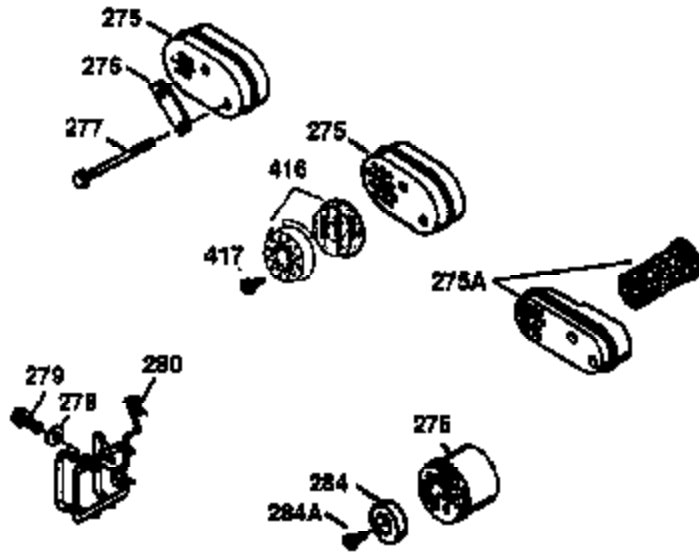

ILLUSTRATION SHOWS TYPICAL PARTS ONLY. ORDER BY PART NUMBER. PARTS NOT LISTED ARE SUPPLIED BY OEM.

VIEW 3 OF 3

Ref #	Part Number	Qty	Description
12A	36558	1	Breather Cover & Tube (Incl. 12B)
90	611112	1	Flywheel
130B	650818	2	Screw, 5/16-18 x 1-1/2"
238	650932	2	Screw, 10-32 x 49/64"
239	34338	1	* Air Cleaner Gasket
241	35797	1	Air Cleaner Collar
245	35066	1	Air Cleaner Filter
250	35986	1	Air Cleaner Cover
275	36473	1	Muffler (Incl. 277)
277	650988	2	Screw, 1/4-20 x 2-5/16"
416	36085	1	Spark Arrestor Kit (Incl. 417)(Optional
417	650760	1	Screw, 8-32 x 3/8" (Optional)