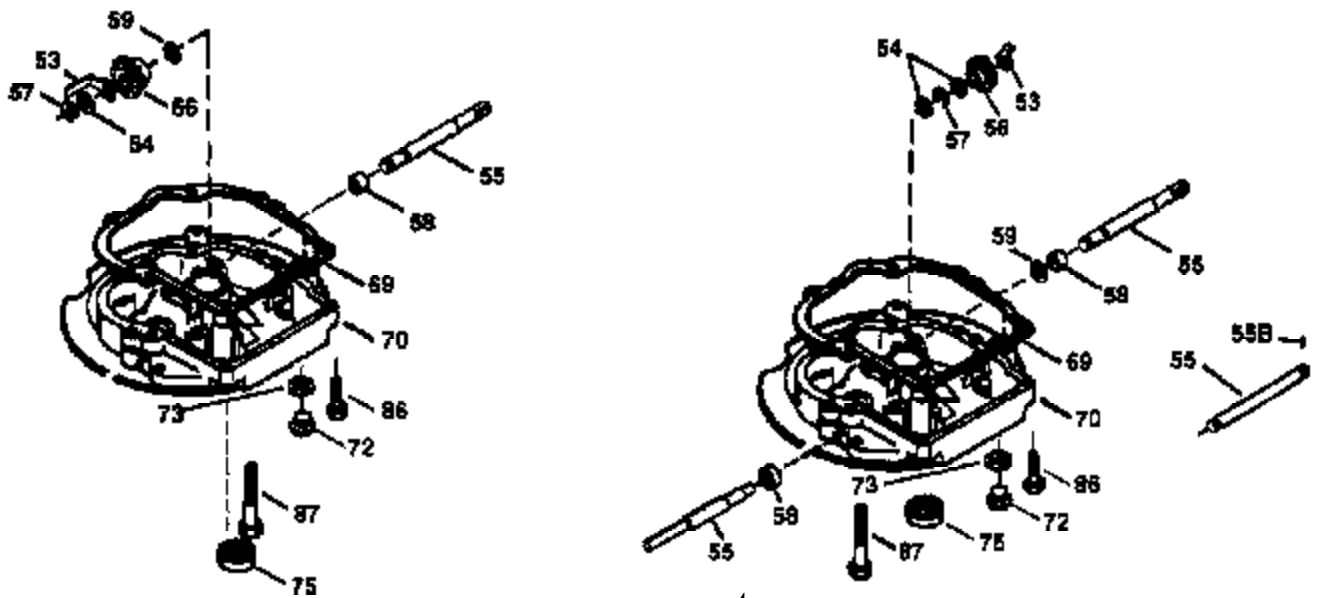

ILLUSTRATION SHOWS TYPICAL PARTS ONLY. ORDER BY PART NUMBER. PARTS NOT LISTED ARE SUPPLIED BY OEM.

VIEW 2 OF 3

Ref #	Part Number	Qty	Description
12A	36558	1	Breather Cover & Tube (Incl. 12B)
19	35998	1	Extension Spring
69	35261	1	* Mounting Flange Gasket
70	34311D	1	Mounting Flange (Incl. 72 thru 83)
72	36083	1	Oil Drain Plug
75	27897	1	Oil Seal
86	650488	6	Screw, 1/4-20 x 1-1/4"
130B	650818	2	Screw, 5/16-18 x 1-1/2"
182	6201	2	Screw, 1/4-28 x 7/8"
185	36544	1	Intake Pipe
186	36255	1	Governor Link
223	650451	2	Screw, 1/4-20 x 1"
238	650932	2	Screw, 10-32 x 49/64"
239	34338	1	* Air Cleaner Gasket
245	35066	1	Air Cleaner Filter
250	35986	1	Air Cleaner Cover
287	650926	2	Screw, 8-32 x 21/64"
300	35586	1	Fuel Tank (Incl. 292 & 301)
301	35355	1	Fuel Cap
390	590702	1	Rewind Starter (NOTE: This engine could have been built with 590739 starter. Refer to the design of the rope pulley strength ribs for part identification. Individual starter parts do not interchange. Refer to service bulletin 116.)