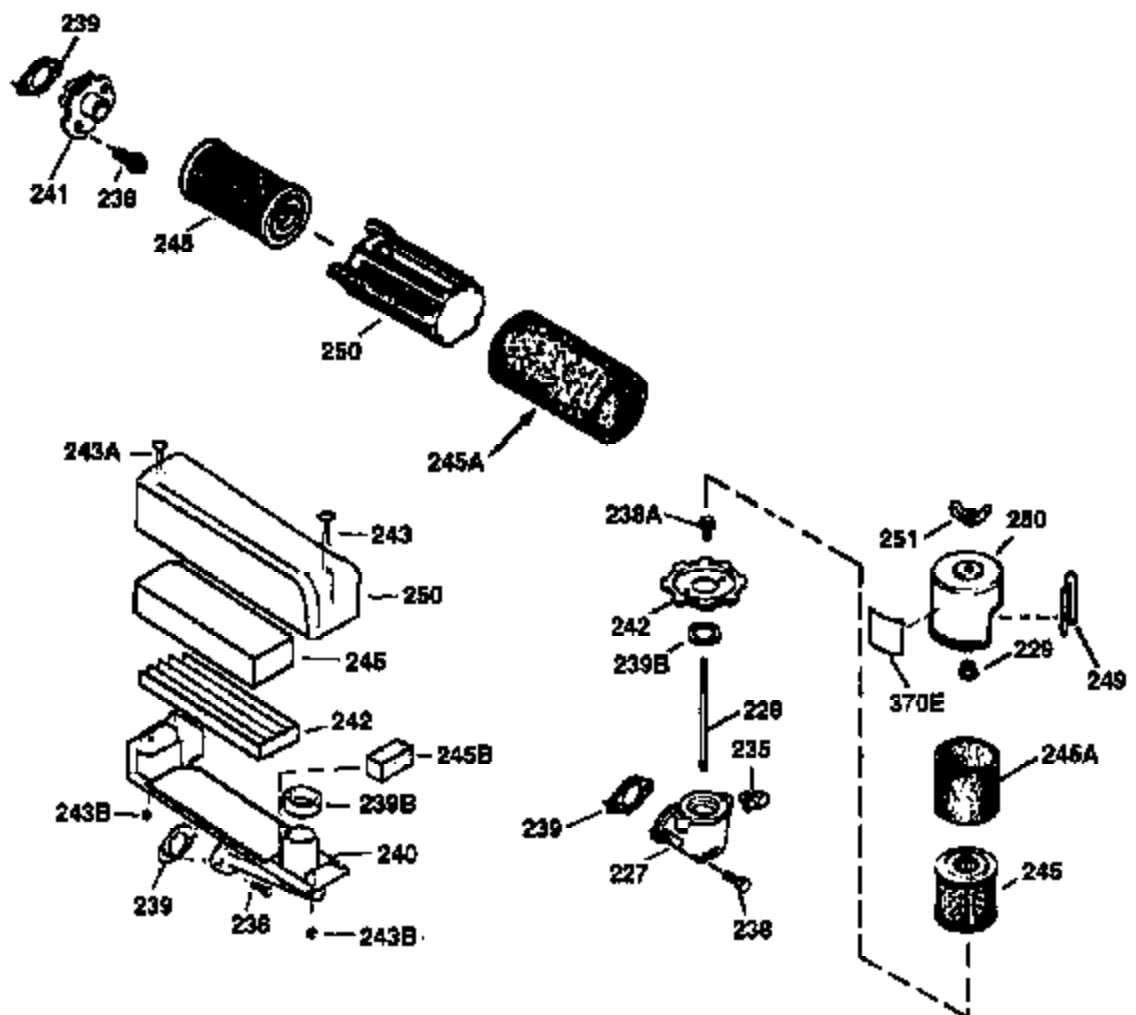

ILLUSTRATION SHOWS TYPICAL PARTS ONLY. ORDER BY PART NUMBER. PARTS NOT LISTED ARE SUPPLIED BY OEM.

VIEW 3 OF 3

Ref #	Part Number	Qty	Description
12A	36558	1	Breather Cover & Tube (Incl. 12B)
90	611112	1	Flywheel
130B	650818	2	Screw, 5/16-18 x 1-1/2"
238	650932	2	Screw, 10-32 x 49/64"
239	34338	1	* Air Cleaner Gasket
241	35797	1	Air Cleaner Collar
245	35066	1	Air Cleaner Filter
250	35986	1	Air Cleaner Cover
275	36473	1	Muffler (Incl. 277)
277	650988	2	Screw, 1/4-20 x 2-5/16"
416	36085	1	Spark Arrestor Kit (Incl. 417)(Optional
417	650760	1	Screw, 8-32 x 3/8" (Optional)