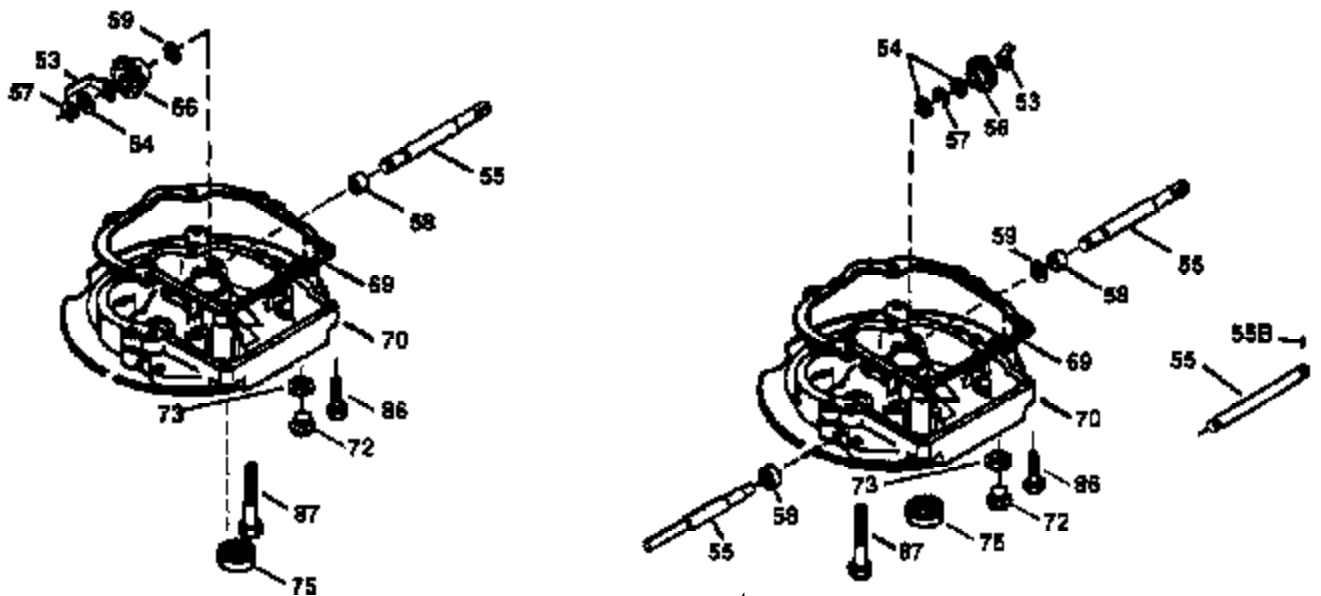

ILLUSTRATION SHOWS TYPICAL PARTS ONLY. ORDER BY PART NUMBER. PARTS NOT LISTED ARE SUPPLIED BY OEM.

VIEW 2 OF 3

Ref #	Part Number	Qty	Description
19	35998	1	Extension Spring
69	35261	1	* Mounting Flange Gasket
70	34311D	1	Mounting Flange (Incl. 72 thru 83)
72	36083	1	Oil Drain Plug
75	27897	1	Oil Seal
86	650488	6	Screw, 1/4-20 x 1-1/4"
182	6201	2	Screw, 1/4-28 x 7/8"
185	31384A	1	Intake Pipe (Incl. 224)
186	36255	1	Governor Link
223	650451	2	Screw, 1/4-20 x 1"
238	650932	2	Screw, 10-32 x 49/64"
239	34338	1	* Air Cleaner Gasket
245	35066	1	Air Cleaner Filter
250	35986	1	Air Cleaner Cover
287	650926	2	Screw, 8-32 x 21/64"
300	35586	1	Fuel Tank (Incl. 292 & 301)
301	35355	1	Fuel Cap
390	590702	1	Rewind Starter (NOTE: This engine could have been built with 590637 starter. Refer to the design of the air intake louvers for part identification. Individual starter parts do not interchange.)