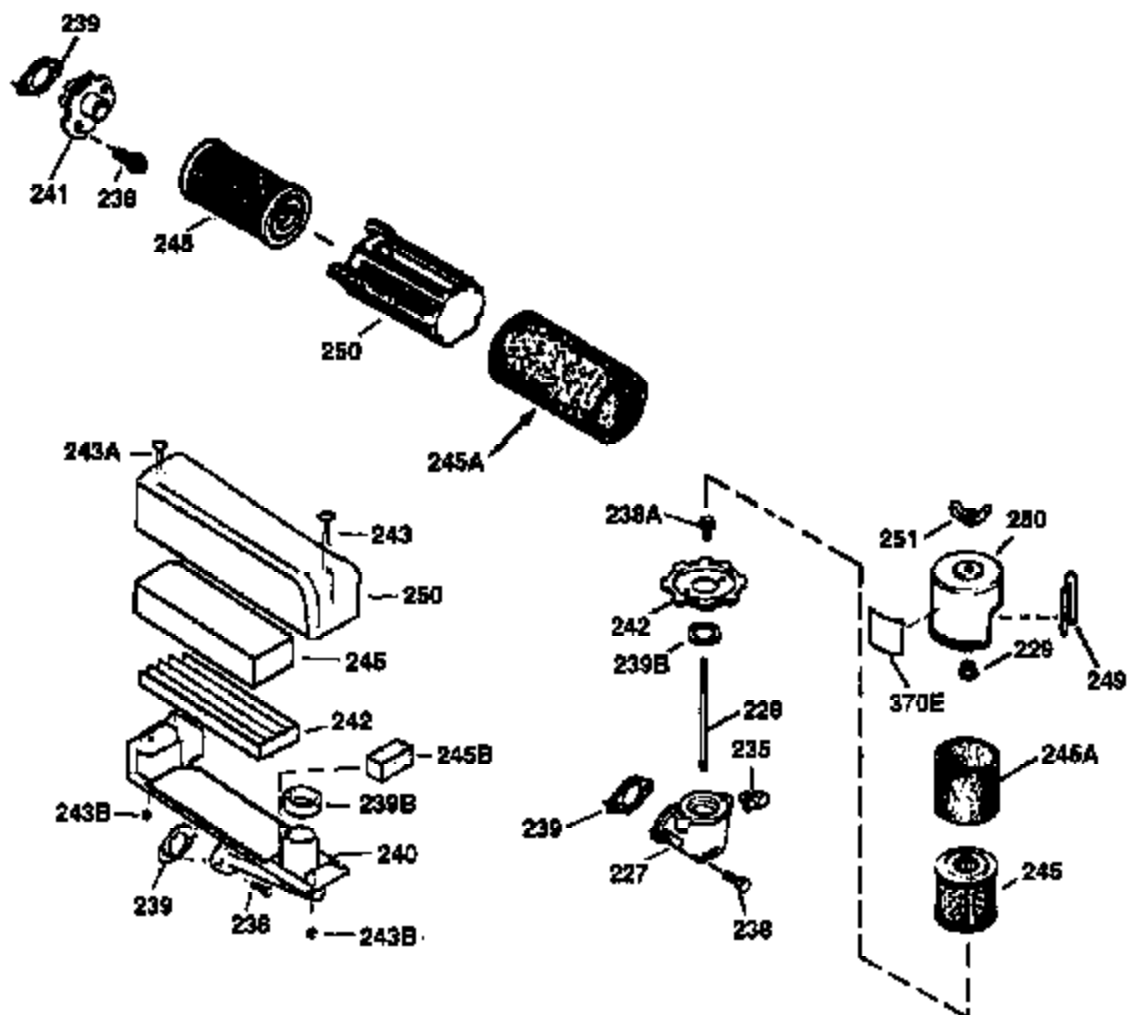

ILLUSTRATION SHOWS TYPICAL PARTS ONLY. ORDER BY PART NUMBER. PARTS NOT LISTED ARE SUPPLIED BY OEM.

VIEW 3 OF 3

Ref #	Part Number	Qty	Description
90	611112	1	Flywheel
238	650932	2	Screw, 10-32 x 49/64"
239	34338	1	* Air Cleaner Gasket
241	35797	1	Air Cleaner Collar
245	35066	1	Air Cleaner Filter
250	35986	1	Air Cleaner Cover
275	36473	1	Muffler (Incl. 277)
277	650988	2	Screw, 1/4-20 x 2-13/64"