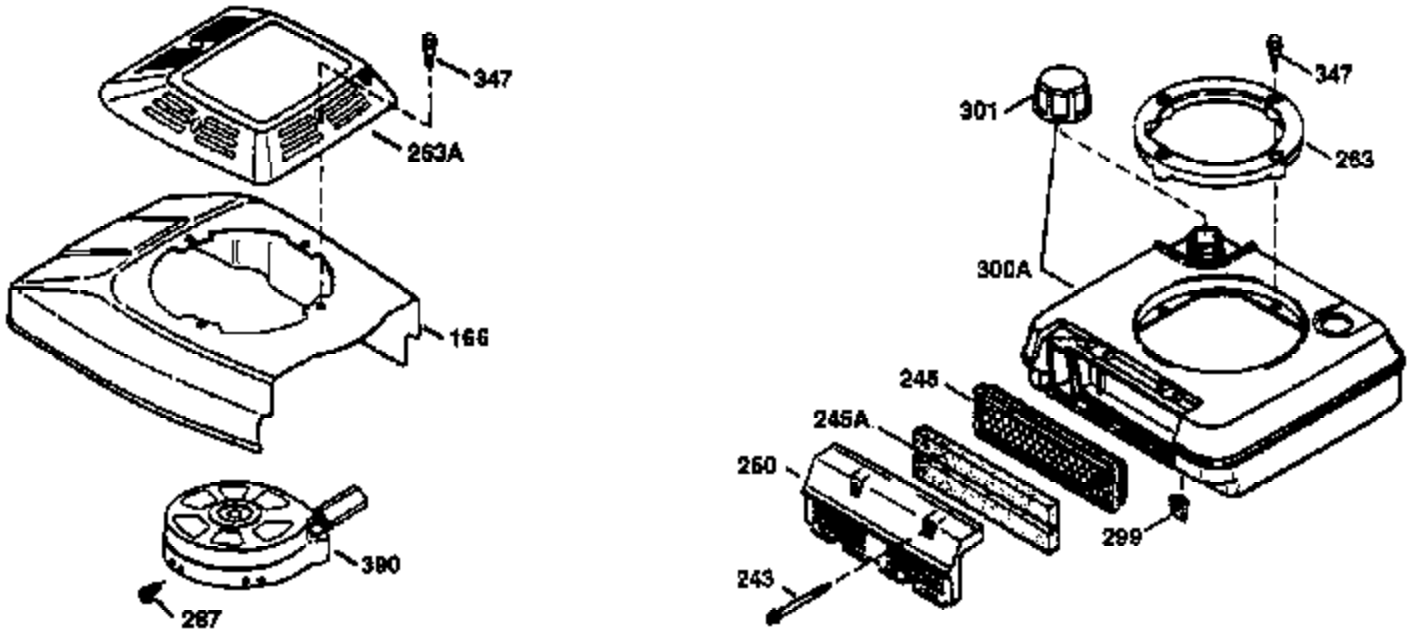

ILLUSTRATION SHOWS TYPICAL PARTS ONLY. ORDER BY PART NUMBER. PARTS NOT LISTED ARE SUPPLIED BY OEM.

VIEW 2 OF 3

Engine Parts List #2

Ref #	Part Number	Qty	Description
12A	36558	1	Breather Cover & Tube (Incl. 12B)
19	35998	1	Extension Spring
69	35261	1	* Mounting Flange Gasket
70	34311D	1	Mounting Flange (Incl. 72 thru 83)
72	36083	1	Oil Drain Plug
75	27897	1	Oil Seal
86	650488	6	Screw, 1/4-20 x 1-1/4"
130B	650818	2	Screw, 5/16-18 x 1-1/2"
182	6201	2	Screw, 1/4-28 x 7/8"
185	36544	1	Intake Pipe
186	36255	1	Governor Link
223	650451	2	Screw, 1/4-20 x 1"
238	650932	2	Screw, 10-32 x 49/64"
239	34338	1	* Air Cleaner Gasket
245	35066	1	Air Cleaner Filter
250	35986	1	Air Cleaner Cover
287	650926	2	Screw, 8-32 x 21/64"
300	35586	1	Fuel Tank (Incl. 292 & 301)
301	35355	1	Fuel Cap
390	590702	1	Rewind Starter (NOTE: This engine could have been built with 590739 starter).