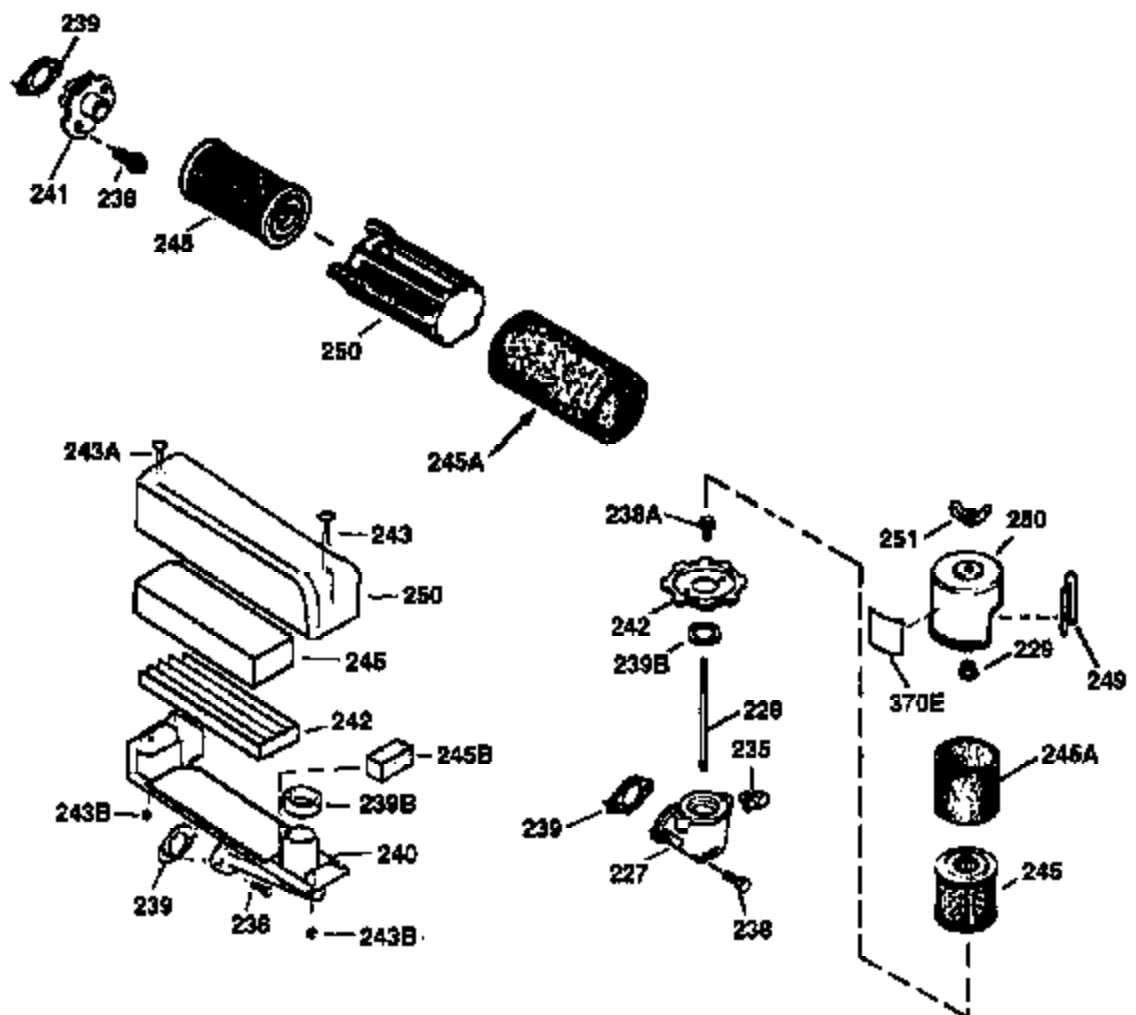

ILLUSTRATION SHOWS TYPICAL PARTS ONLY. ORDER BY PART NUMBER. PARTS NOT LISTED ARE SUPPLIED BY OEM.

VIEW 3 OF 3

Ref #	Part Number	Qty	Description
12A	36558	1	Breather Cover & Tube (Incl. 12B)
90	611112	1	Flywheel
130B	650818	2	Screw, 5/16-18 x 1-1/2"
238	650932	2	Screw, 10-32 x 49/64"
239	34338	1	* Air Cleaner Gasket
241	35797	1	Air Cleaner Collar
245	35066	1	Air Cleaner Filter
250	35986	1	Air Cleaner Cover
275	36473	1	Muffler (Incl. 277)
277	650988	2	Screw, 1/4-20 x 2-5/16"