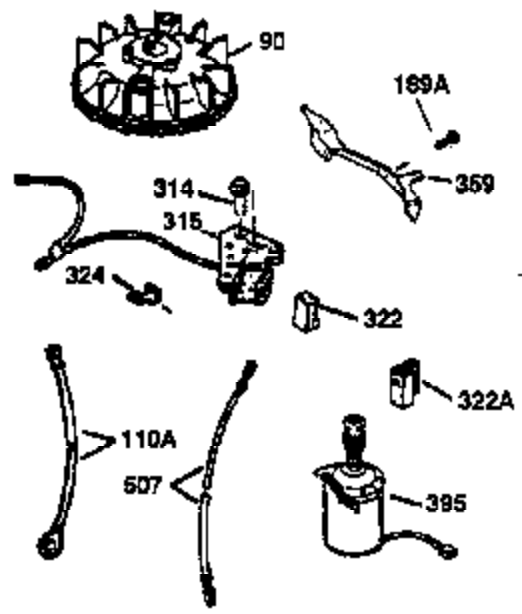

ILLUSTRATION SHOWS TYPICAL PARTS ONLY. ORDER BY PART NUMBER. PARTS NOT LISTED ARE SUPPLIED BY OEM.

VIEW 3 OF 3

Ref #	Part Number	Qty	Description
12A	36558	1	Breather Cover & Tube (Incl. 12B)
90	611112	1	Flywheel
130B	650818	2	Screw, 5/16-18 x 1-1/2"
238	650932	2	Screw, 10-32 x 49/64"
239	34338	1	* Air Cleaner Gasket
241	35797	1	Air Cleaner Collar
245	35066	1	Air Cleaner Filter
250	35986	1	Air Cleaner Cover
275	36473	1	Muffler (Incl. 277)
277	650988	2	Screw, 1/4-20 x 2-5/16"