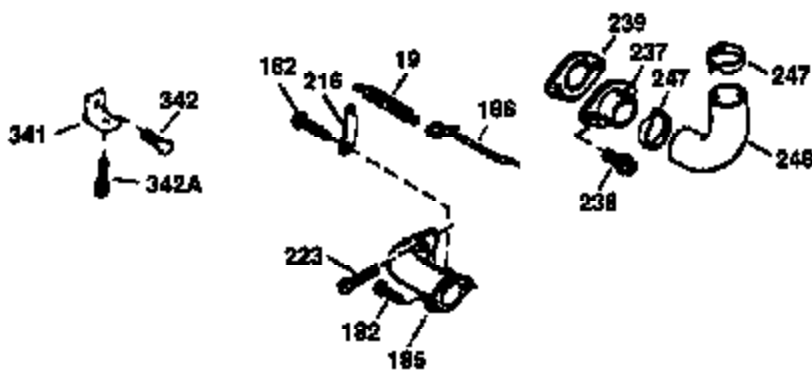

ILLUSTRATION SHOWS TYPICAL PARTS ONLY. ORDER BY PART NUMBER. PARTS NOT LISTED ARE SUPPLIED BY OEM.

VIEW 2 OF 3

Engine Parts List #2

Ref #	Part Number	Qty	Description
12A	36558	1	Breather Cover & Tube (Incl. 12B)
19	35998	1	Extension Spring
69	35261	1	* Mounting Flange Gasket
70	34311D	1	Mounting Flange (Incl. 72 thru 83)
72	36083	1	Oil Drain Plug
75	27897	1	Oil Seal
86	650488	6	Screw, 1/4-20 x 1-1/4"
130B	650818	2	Screw, 5/16-18 x 1-1/2"
182	6201	2	Screw, 1/4-28 x 7/8"
185	36544	1	Intake Pipe
186	36255	1	Governor Link
223	650451	2	Screw, 1/4-20 x 1"
238	650932	2	Screw, 10-32 x 49/64"
239	34338	1	* Air Cleaner Gasket
245	35066	1	Air Cleaner Filter
250	35986	1	Air Cleaner Cover
287	650926	2	Screw, 8-32 x 21/64"
300	35586	1	Fuel Tank (Incl. 292 & 301)
301	35355	1	Fuel Cap
390	590702	1	Rewind Starter (NOTE: This engine could have been built with 590739 starter).