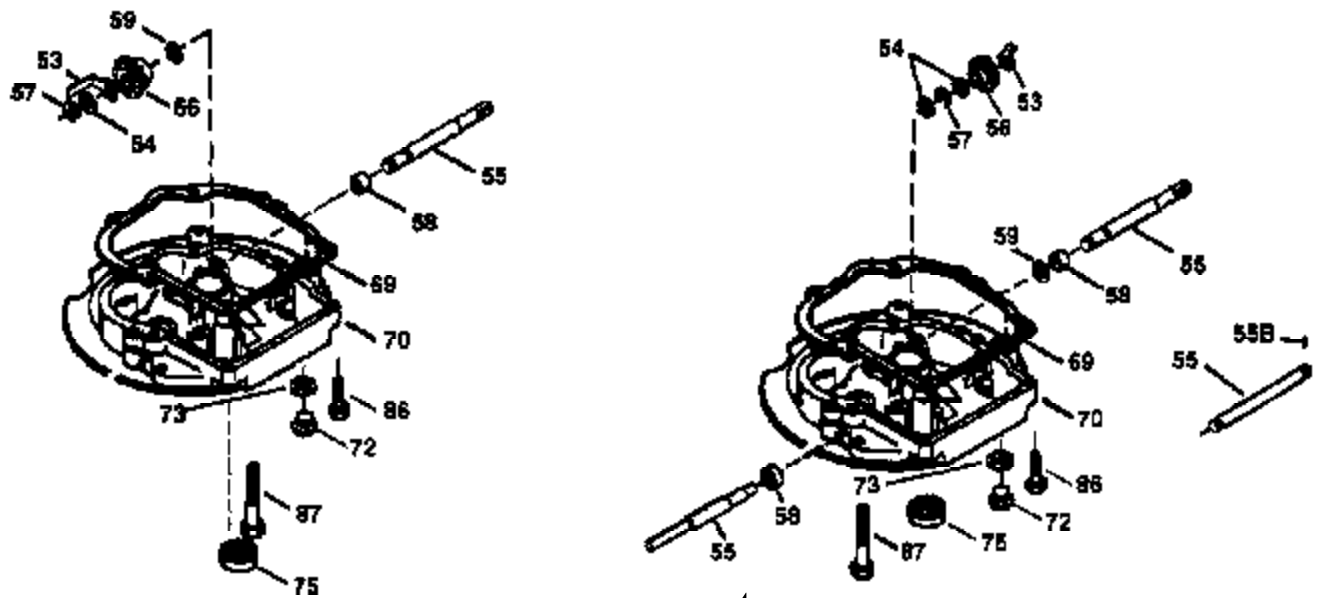

ILLUSTRATION SHOWS TYPICAL PARTS ONLY. ORDER BY PART NUMBER. PARTS NOT LISTED ARE SUPPLIED BY OEM.

VIEW 2 OF 3

Engine Parts List #2

Ref #	Part Number	Qty	Description
12A	36558	1	Breather Cover & Tube (Incl. 12B)
19	35998	1	Extension Spring
69	35261	1	* Mounting Flange Gasket
70	34311D	1	Mounting Flange (Incl. 72 thru 83)
72	36083	1	Oil Drain Plug
75	27897	1	Oil Seal
86	650488	6	Screw, 1/4-20 x 1-1/4"
130B	650818	2	Screw, 5/16-18 x 1-1/2"
182	6201	2	Screw, 1/4-28 x 7/8"
185	36544	1	Intake Pipe
186	36255	1	Governor Link
223	650451	2	Screw, 1/4-20 x 1"
238	650932	2	Screw, 10-32 x 49/64"
239	34338	1	* Air Cleaner Gasket
245	35066	1	Air Cleaner Filter
250	35986	1	Air Cleaner Cover
287	650926	2	Screw, 8-32 x 21/64"
300	35586	1	Fuel Tank (Incl. 292 & 301)
301	35355	1	Fuel Cap
390	590702	1	Rewind Starter (NOTE: This engine could have been built with 590739 starter).