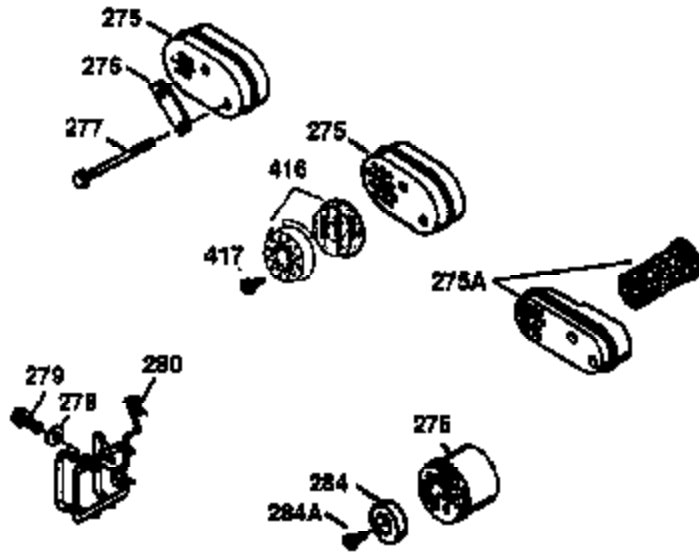

ILLUSTRATION SHOWS TYPICAL PARTS ONLY. ORDER BY PART NUMBER. PARTS NOT LISTED ARE SUPPLIED BY OEM.

VIEW 3 OF 3

Ref #	Part Number	Qty	Description
12A	36558	1	Breather Cover & Tube (Incl. 12B)
90	611112	1	Flywheel
130B	650818	2	Screw, 5/16-18 x 1-1/2"
238	650932	2	Screw, 10-32 x 49/64"
239	34338	1	* Air Cleaner Gasket
241	35797	1	Air Cleaner Collar
245	35066	1	Air Cleaner Filter
250	35986	1	Air Cleaner Cover
275	36473	1	Muffler (Incl. 277)
277	650988	2	Screw, 1/4-20 x 2-5/16"