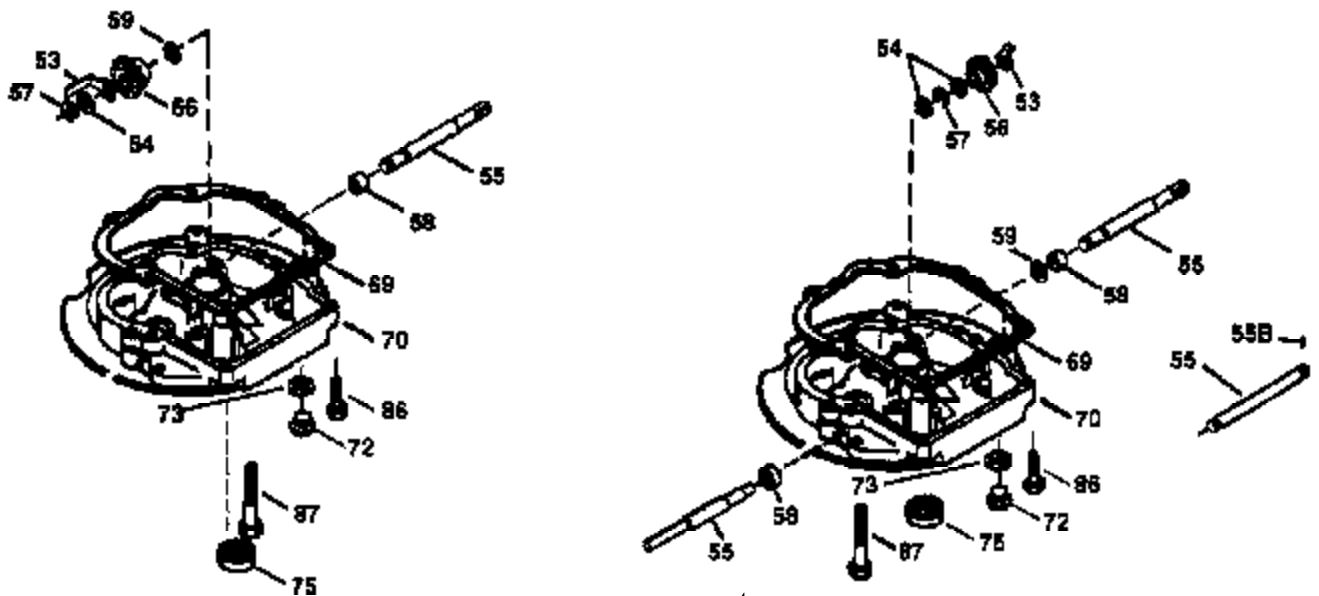

ILLUSTRATION SHOWS TYPICAL PARTS ONLY. ORDER BY PART NUMBER. PARTS NOT LISTED ARE SUPPLIED BY OEM.

VIEW 2 OF 3

Ref #	Part Number	Qty	Description
19	35998	1	Extension Spring
69	35261	1	* Mounting Flange Gasket
70	34311D	1	Mounting Flange (Incl. 72 thru 83)
72	36083	1	Oil Drain Plug
75	27897	1	Oil Seal
86	650488	6	Screw, 1/4-20 x 1-1/4"
182	6201	2	Screw, 1/4-28 x 7/8"
185	31384A	1	Intake Pipe (Incl. 224)
186	36255	1	Governor Link
223	650451	2	Screw, 1/4-20 x 1"
238	650932	2	Screw, 10-32 x 49/64"
239	34338	1	* Air Cleaner Gasket
245	35066	1	Air Cleaner Filter
250	35986	1	Air Cleaner Cover
287	650926	2	Screw, 8-32 x 21/64"
300	35586	1	Fuel Tank (Incl. 292 & 301)
301	35355	1	Fuel Cap
390	590702	1	Rewind Starter