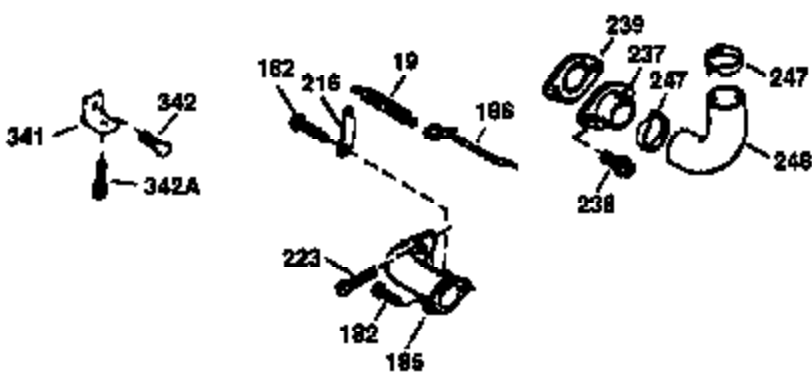

ILLUSTRATION SHOWS TYPICAL PARTS ONLY. ORDER BY PART NUMBER. PARTS NOT LISTED ARE SUPPLIED BY OEM.

VIEW 2 OF 3

Ref #	Part Number	Qty	Description
19	35998	1	Extension Spring
69	35261	1	* Mounting Flange Gasket
70	34311D	1	Mounting Flange (Incl. 72 thru 83)
72	36083	1	Oil Drain Plug
75	27897	1	Oil Seal
86	650488	6	Screw, 1/4-20 x 1-1/4"
182	6201	2	Screw, 1/4-28 x 7/8"
185	31384A	1	Intake Pipe (Incl. 224)
186	36255	1	Governor Link
223	650451	2	Screw, 1/4-20 x 1"
238	650932	2	Screw, 10-32 x 49/64"
239	34338	1	* Air Cleaner Gasket
245	35066	1	Air Cleaner Filter
250	35986	1	Air Cleaner Cover
287	650926	2	Screw, 8-32 x 21/64"
300	35586	1	Fuel Tank (Incl. 292 & 301)
301	35355	1	Fuel Cap
390	590702	1	Rewind Starter