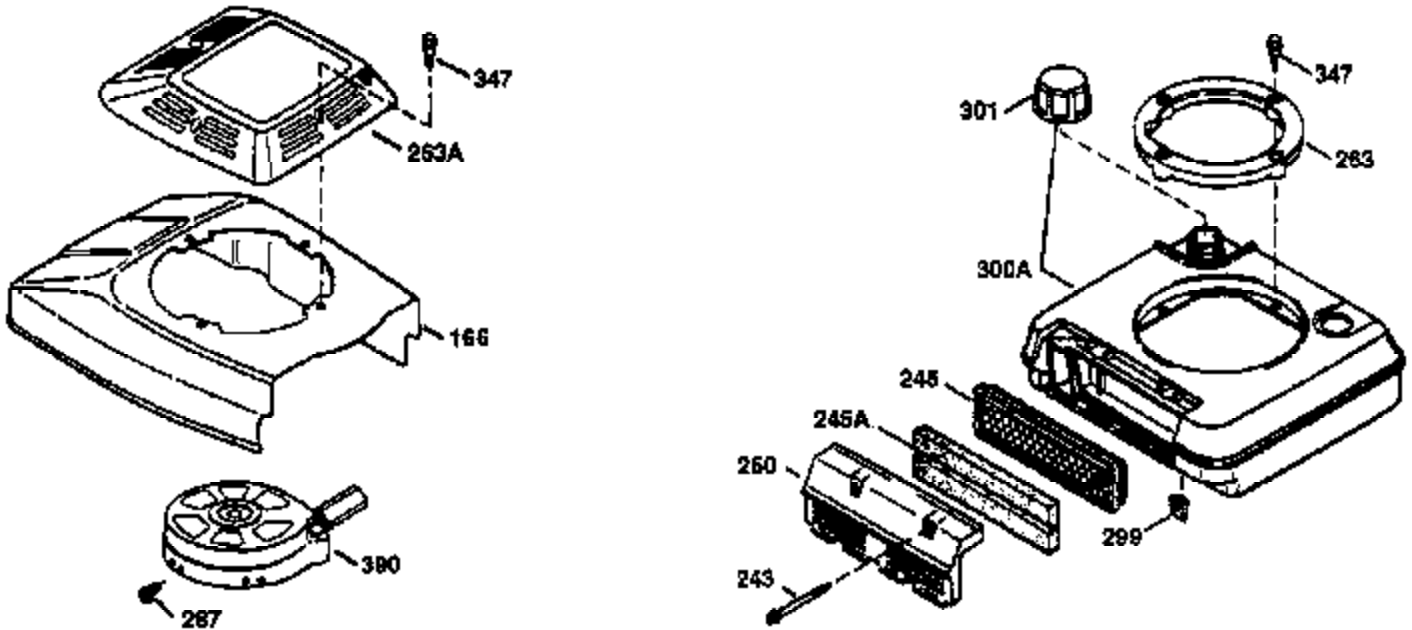

ILLUSTRATION SHOWS TYPICAL PARTS ONLY. ORDER BY PART NUMBER. PARTS NOT LISTED ARE SUPPLIED BY OEM.

VIEW 2 OF 3

Ref #	Part Number	Qty	Description
19	35998	1	Extension Spring
69	35261	1	* Mounting Flange Gasket
70	34311D	1	Mounting Flange (Incl. 72 thru 83)
72	36083	1	Oil Drain Plug
75	27897	1	Oil Seal
86	650488	6	Screw, 1/4-20 x 1-1/4"
182	6201	2	Screw, 1/4-28 x 7/8"
185	31384A	1	Intake Pipe (Incl. 224)
186	36255	1	Governor Link
223	650451	2	Screw, 1/4-20 x 1"
238	650932	2	Screw, 10-32 x 49/64"
239	34338	1	* Air Cleaner Gasket
245	35066	1	Air Cleaner Filter
250	35986	1	Air Cleaner Cover
287	650926	2	Screw, 8-32 x 21/64"
300	35586	1	Fuel Tank (Incl. 292 & 301)
301	35355	1	Fuel Cap
390	590702	1	Rewind Starter (NOTE: This engine could have been built with 590637 starter. Refer to the design of the air intake louvers for part identification. Individual starter parts do not interchange.)