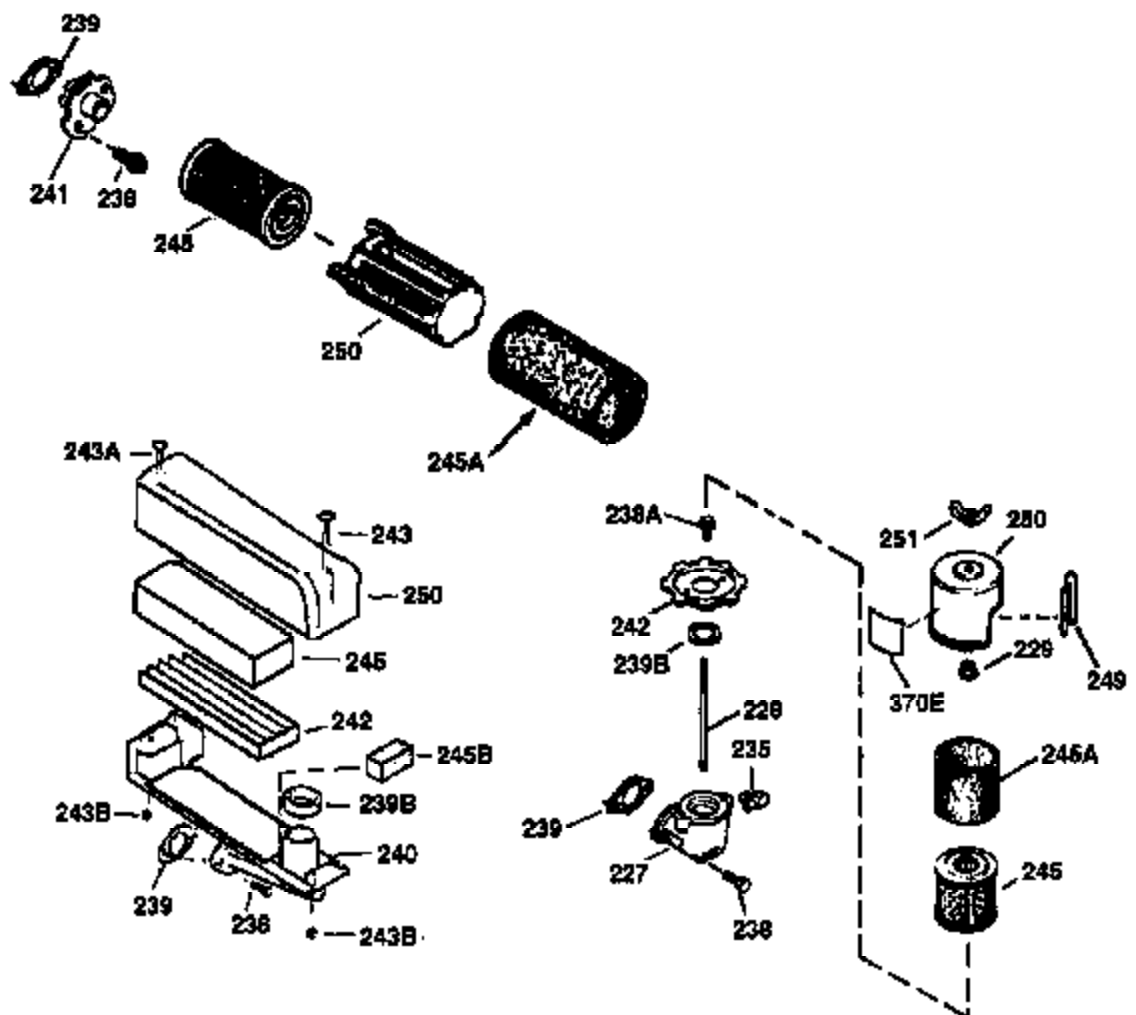

ILLUSTRATION SHOWS TYPICAL PARTS ONLY. ORDER BY PART NUMBER. PARTS NOT LISTED ARE SUPPLIED BY OEM.

VIEW 3 OF 3

Ref #	Part Number	Qty	Description
90	611112	1	Flywheel
238	650932	2	Screw, 10-32 x 49/64"
239	34338	1	* Air Cleaner Gasket
241	35797	1	Air Cleaner Collar
245	35066	1	Air Cleaner Filter
250	35986	1	Air Cleaner Cover
275	36473	1	Muffler (Incl. 277)
277	650795	2	Screw, 1/4-20 x 2-1/4"