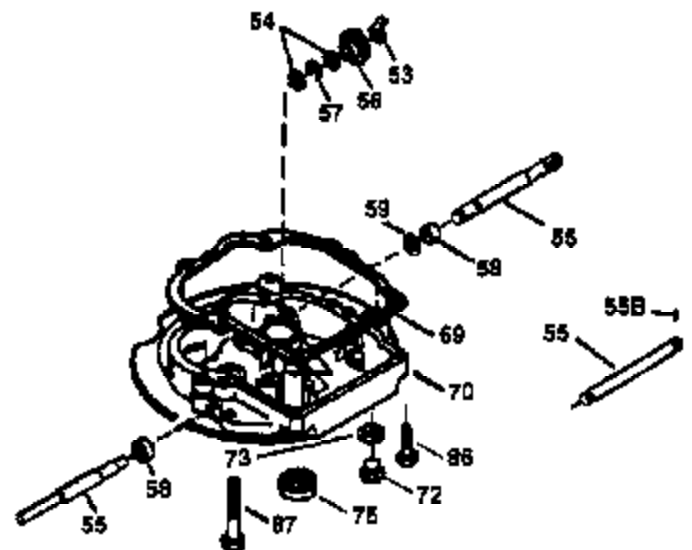

ILLUSTRATION SHOWS TYPICAL PARTS ONLY. ORDER BY PART NUMBER. PARTS NOT LISTED ARE SUPPLIED BY OEM.

VIEW 2 OF 3

Ref #	Part Number	Qty	Description
19	35998	1	Extension Spring
69	35261	1	* Mounting Flange Gasket
70	34311D	1	Mounting Flange (Incl. 72 thru 83)
72	36083	1	Oil Drain Plug
75	27897	1	Oil Seal
86	650488	6	Screw, 1/4-20 x 1-1/4"
182	6201	2	Screw, 1/4-28 x 7/8"
185	31384A	1	Intake Pipe (Incl. 224)
186	36255	1	Governor Link
223	650451	2	Screw, 1/4-20 x 1"
238	650932	2	Screw, 10-32 x 49/64"
239	34338	1	* Air Cleaner Gasket
245	35066	1	Air Cleaner Filter
250	35986	1	Air Cleaner Cover
287	650926	2	Screw, 8-32 x 21/64"
300	35586	1	Fuel Tank (Incl. 292 & 301)
301	35355	1	Fuel Cap
390	590702	1	Rewind Starter (NOTE: This engine could have been built with 590637 starter. Refer to the design of the air intake louvers for part identification. Individual starter parts do not interchange.)