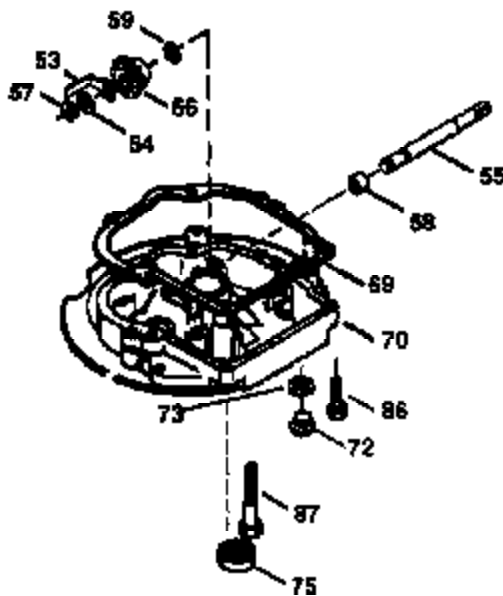

ILLUSTRATION SHOWS TYPICAL PARTS ONLY. ORDER BY PART NUMBER. PARTS NOT LISTED ARE SUPPLIED BY OEM.

VIEW 2 OF 3

Ref #	Part Number	Qty	Description
19	35998	1	Extension Spring
69	35261	1	* Mounting Flange Gasket
70	34311D	1	Mounting Flange (Incl. 72 thru 83)
72	36083	1	Oil Drain Plug
75	27897	1	Oil Seal
86	650488	6	Screw, 1/4-20 x 1-1/4"
182	6201	2	Screw, 1/4-28 x 7/8"
185	31384A	1	Intake Pipe (Incl. 224)
186	36255	1	Governor Link
223	650451	2	Screw, 1/4-20 x 1"
238	650932	2	Screw, 10-32 x 49/64"
239	34338	1	* Air Cleaner Gasket
245	35066	1	Air Cleaner Filter
250	35986	1	Air Cleaner Cover
287	650926	2	Screw, 8-32 x 21/64"
300	35586	1	Fuel Tank (Incl. 292 & 301)
301	35355	1	Fuel Cap
390	590702	1	Rewind Starter (NOTE: This engine could have been built with 590637 starter. Refer to the design of the air intake louvers for part identification. Individual starter parts do not interchange.)