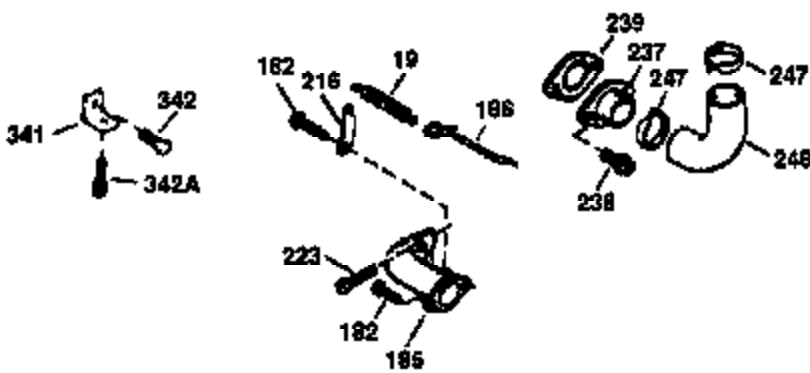

ILLUSTRATION SHOWS TYPICAL PARTS ONLY. ORDER BY PART NUMBER. PARTS NOT LISTED ARE SUPPLIED BY OEM.

VIEW 2 OF 3

Ref #	Part Number	Qty	Description
19	35998	1	Extension Spring
69	35261	1	* Mounting Flange Gasket
70	34311D	1	Mounting Flange (Incl. 72 thru 83)
72	36083	1	Oil Drain Plug
75	27897	1	Oil Seal
86	650488	6	Screw, 1/4-20 x 1-1/4"
182	6201	2	Screw, 1/4-28 x 7/8"
185	31384A	1	Intake Pipe (Incl. 224)
186	36255	1	Governor Link
223	650451	2	Screw, 1/4-20 x 1"
238	650932	2	Screw, 10-32 x 49/64"
239	34338	1	* Air Cleaner Gasket
245	35066	1	Air Cleaner Filter
250	35986	1	Air Cleaner Cover
287	650926	2	Screw, 8-32 x 21/64"
300	35586	1	Fuel Tank (Incl. 292 & 301)
301	35355	1	Fuel Cap
390	590702	1	Rewind Starter (NOTE: This engine could have been built with 590637 starter. Refer to the design of the air intake louvers for part identification. Individual starter parts do not interchange.)