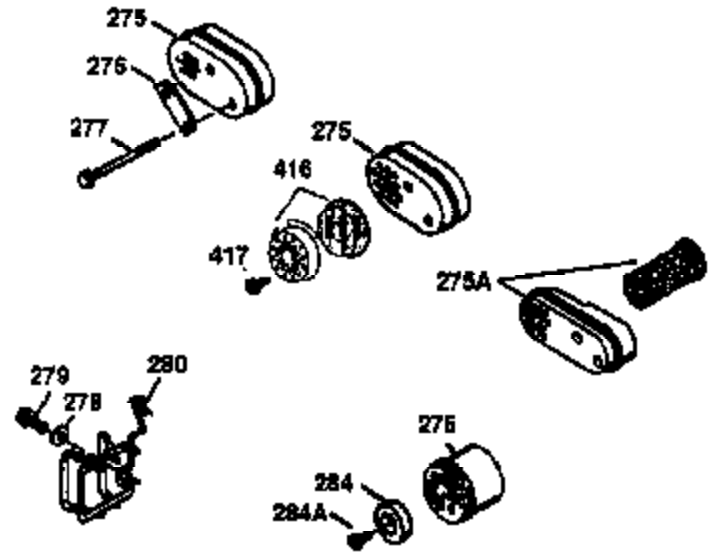

ILLUSTRATION SHOWS TYPICAL PARTS ONLY. ORDER BY PART NUMBER. PARTS NOT LISTED ARE SUPPLIED BY OEM.

VIEW 3 OF 3

Ref #	Part Number	Qty	Description
90	611112	1	Flywheel
238	650932	2	Screw, 10-32 x 49/64"
239	34338	1	* Air Cleaner Gasket
241	35797	1	Air Cleaner Collar
245	35066	1	Air Cleaner Filter
250	35986	1	Air Cleaner Cover
275	36473	1	Muffler (Incl. 277)
277	650795	2	Screw, 1/4-20 x 2-1/4"