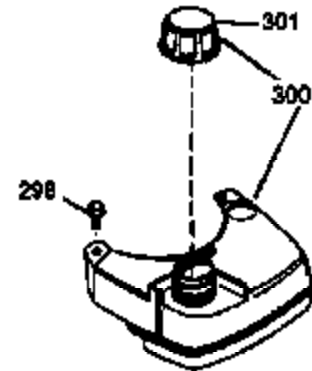

ILLUSTRATION SHOWS TYPICAL PARTS ONLY. ORDER BY PART NUMBER. PARTS NOT LISTED ARE SUPPLIED BY OEM.

VIEW 2 OF 3

Ref #	Part Number	Qty	Description
19	35998	1	Extension Spring
69	35261	1	* Mounting Flange Gasket
70	34311D	1	Mounting Flange (Incl. 72 thru 83)
72	36083	1	Oil Drain Plug
75	27897	1	Oil Seal
86	650488	6	Screw, 1/4-20 x 1-1/4"
182	6201	2	Screw, 1/4-28 x 7/8"
185	31384A	1	Intake Pipe (Incl. 224)
186	36255	1	Governor Link
223	650451	2	Screw, 1/4-20 x 1"
238	650932	2	Screw, 10-32 x 49/64"
239	34338	1	* Air Cleaner Gasket
245	35066	1	Air Cleaner Filter
250	35986	1	Air Cleaner Cover
287	650926	2	Screw, 8-32 x 21/64"
300	35586	1	Fuel Tank (Incl. 292 & 301)
301	35355	1	Fuel Cap
390	590702	1	Rewind Starter (NOTE: This engine could have been built with 590637 starter. Refer to the design of the air intake louvers for part identification. Individual starter parts do not interchange.)