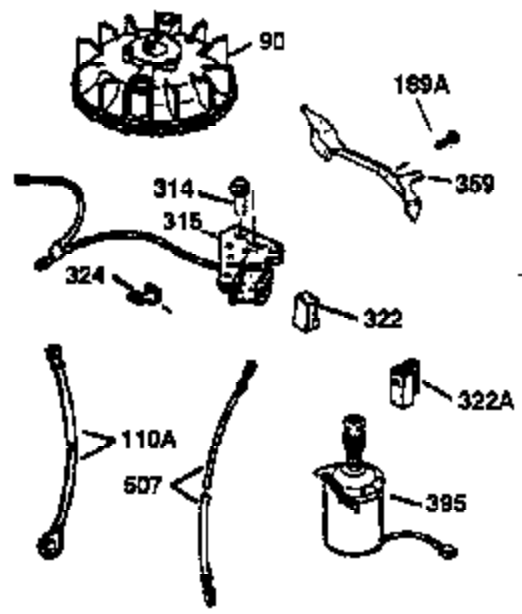

ILLUSTRATION SHOWS TYPICAL PARTS ONLY. ORDER BY PART NUMBER. PARTS NOT LISTED ARE SUPPLIED BY OEM.

VIEW 3 OF 3

Ref #	Part Number	Qty	Description
90	611112	1	Flywheel
238	650932	2	Screw, 10-32 x 49/64"
239	34338	1	* Air Cleaner Gasket
241	35797	1	Air Cleaner Collar
245	35066	1	Air Cleaner Filter
250	35986	1	Air Cleaner Cover
275	36473	1	Muffler (Incl. 277)
277	650795	2	Screw, 1/4-20 x 2-1/4"