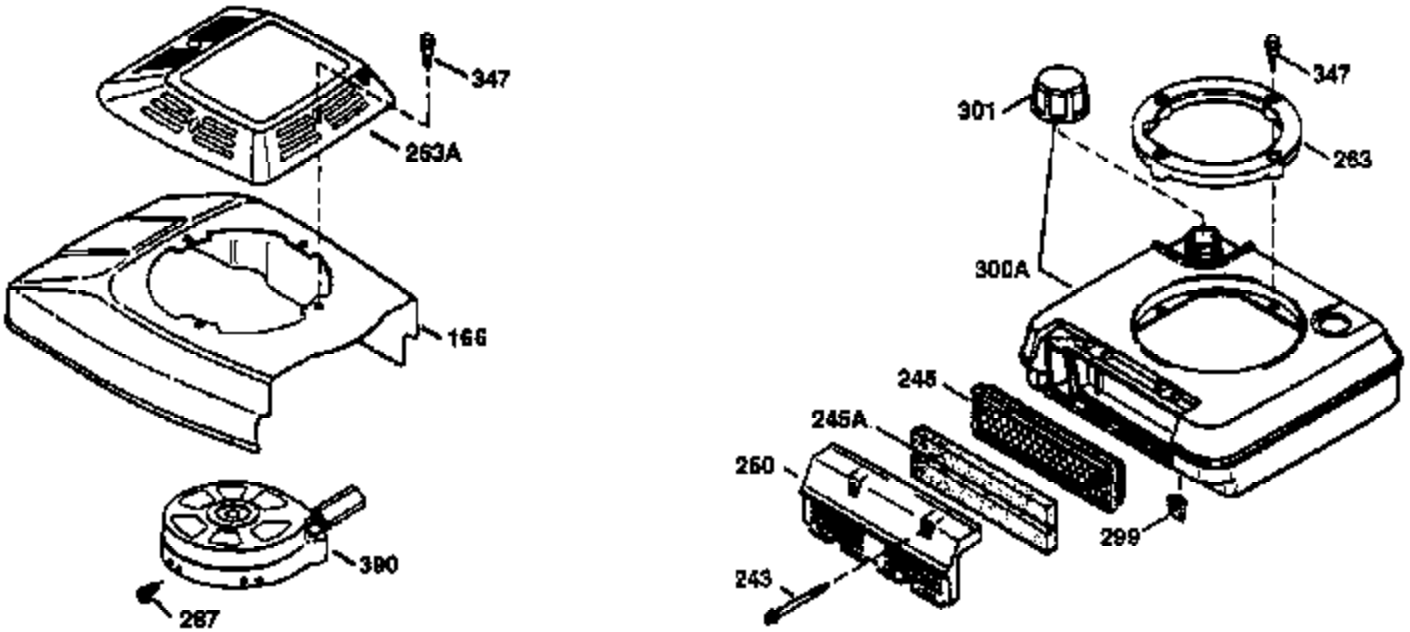

ILLUSTRATION SHOWS TYPICAL PARTS ONLY. ORDER BY PART NUMBER. PARTS NOT LISTED ARE SUPPLIED BY OEM.

VIEW 2 OF 3

Ref #	Part Number	Qty	Description
19	35998	1	Extension Spring
69	35261	1	* Mounting Flange Gasket
70	34311D	1	Mounting Flange (Incl. 72 thru 83)
72	36083	1	Oil Drain Plug
75	27897	1	Oil Seal
86	650488	6	Screw, 1/4-20 x 1-1/4"
182	6201	2	Screw, 1/4-28 x 7/8"
185	31384A	1	Intake Pipe (Incl. 224)
186	36255	1	Governor Link
223	650451	2	Screw, 1/4-20 x 1"
238	650932	2	Screw, 10-32 x 49/64"
239	34338	1	* Air Cleaner Gasket
245	35066	1	Air Cleaner Filter
250	35986	1	Air Cleaner Cover
287	650926	2	Screw, 8-32 x 21/64"
300	35586	1	Fuel Tank (Incl. 292 & 301)
301	35355	1	Fuel Cap
390	590637	1	Rewind Starter