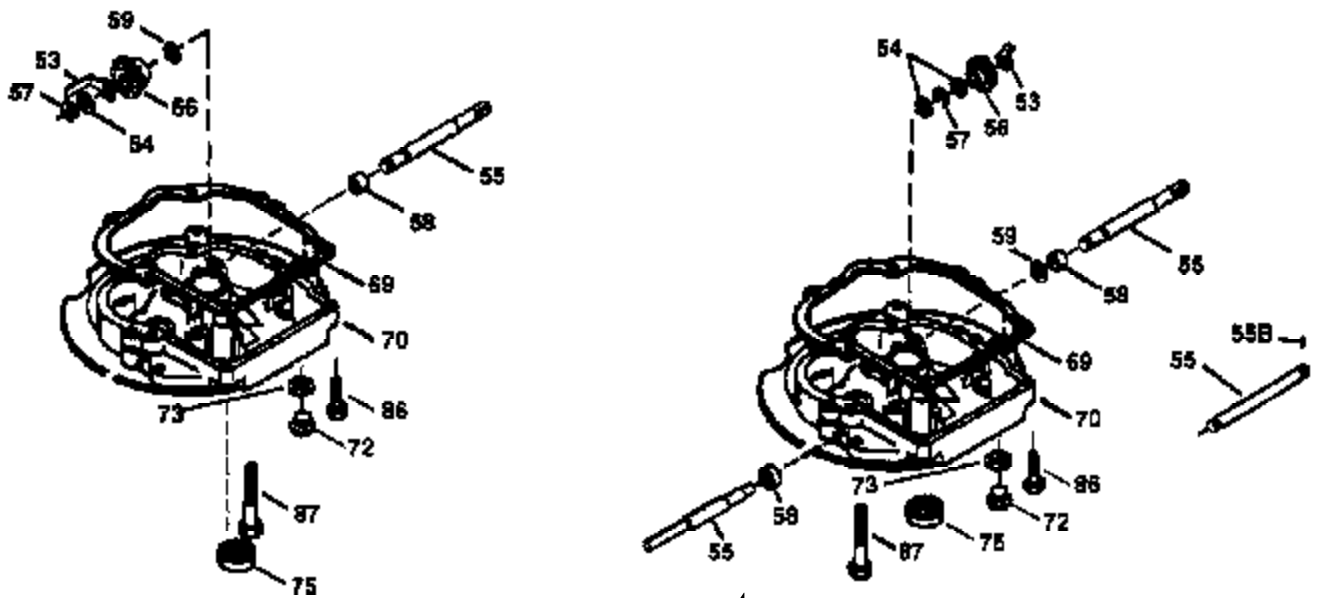

ILLUSTRATION SHOWS TYPICAL PARTS ONLY. ORDER BY PART NUMBER. PARTS NOT LISTED ARE SUPPLIED BY OEM.

VIEW 2 OF 3

Ref #	Part Number	Qty	Description
19	35998	1	Extension Spring
69	35261	1	* Mounting Flange Gasket
70	34311D	1	Mounting Flange (Incl. 72 thru 83)
72	36083	1	Oil Drain Plug
75	27897	1	Oil Seal
86	650488	6	Screw, 1/4-20 x 1-1/4"
182	6201	2	Screw, 1/4-28 x 7/8"
185	31384A	1	Intake Pipe (Incl. 224)
186	36255	1	Governor Link
223	650451	2	Screw, 1/4-20 x 1"
238	650932	2	Screw, 10-32 x 49/64"
239	34338	1	* Air Cleaner Gasket
245	35066	1	Air Cleaner Filter
250	35986	1	Air Cleaner Cover
287	650926	2	Screw, 8-32 x 21/64"
300	35586	1	Fuel Tank (Incl. 292 & 301)
301	35355	1	Fuel Cap
390	590637	1	Rewind Starter