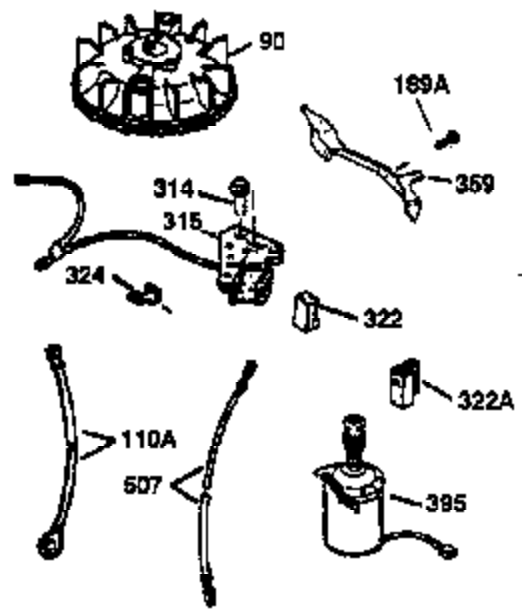

ILLUSTRATION SHOWS TYPICAL PARTS ONLY. ORDER BY PART NUMBER. PARTS NOT LISTED ARE SUPPLIED BY OEM.

VIEW 3 OF 3

Ref #	Part Number	Qty	Description
90	611112	1	Flywheel
238	650932	2	Screw, 10-32 x 49/64"
239	34338	1	* Air Cleaner Gasket
241	35797	1	Air Cleaner Collar
245	35066	1	Air Cleaner Filter
250	35986	1	Air Cleaner Cover
275	35603A	1	Muffler (Incl. 277)
276	33753	1	Locking Plate
277	650795	2	Screw, 1/4-20 x 2-1/4"