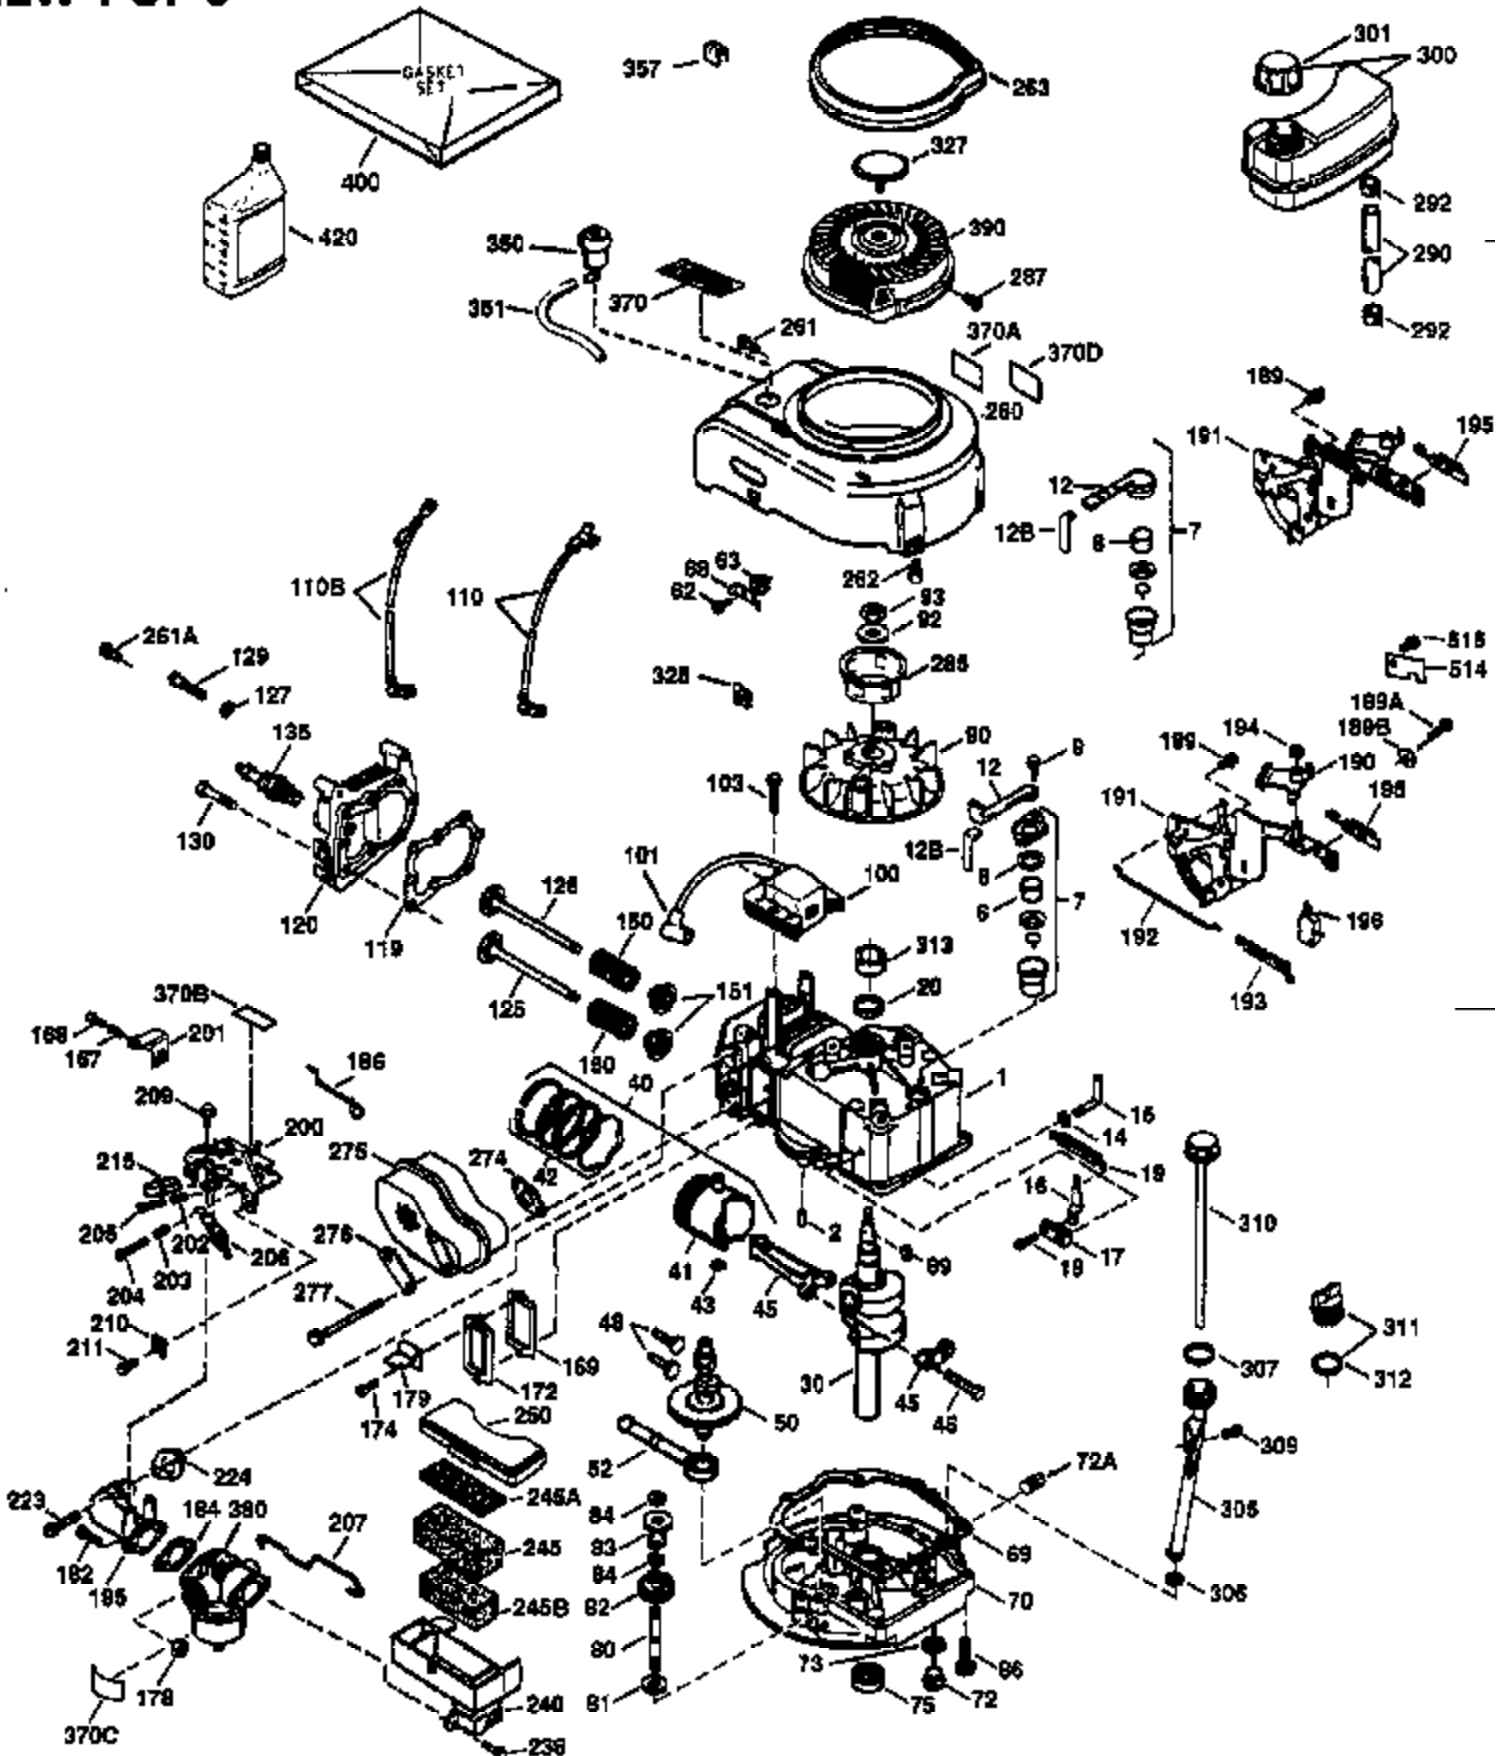

ILLUSTRATION SHOWS TYPICAL PARTS ONLY. ORDER BY PART NUMBER. PARTS NOT LISTED ARE SUPPLIED BY OEM.

VIEW 1 OF 3

Engine Parts List #1

Ref #	Part Number	Qty	Description
1	36265	1	Cylinder (Incl. 2 & 20)
2	26727	2	Dowel Pin
6	33734	1	Breather Element
7	34214A	1	Breather Ass'y. (Incl.6,8,9,12 & 12B)
8	33735	1	* Breather Gasket
9	30200	2	Screw, 10-24 x 9/16"
12B	34695	1	Breather Tube Elbow
12	33886	1	Breather Tube
14	28277	1	Washer
15	30589	1	Governor Rod
16	31383A	1	Governor Lever
17	31335	1	Governor Lever Clamp
18	650548	1	Screw, 8-32 x 5/16"
19	35998	1	Extension Spring
20	32600	1	Oil Seal
30	36256	1	Crankshaft
40	36073	1	Piston, Pin & Ring Set (Std.)
40	36074	1	Piston, Pin & Ring Set (.010" OS)
40	36075	1	Piston, Pin & Ring Set (.020" OS)
41	36070	1	Piston & Pin Ass'y. (Std.) (Incl. 43)
41	36071	1	Piston & Pin Ass'y. (.010" OS) (Incl. 43)
41	36072	1	Piston & Pin Ass'y. (.020" OS) (Incl. 43)
42	36076	1	Ring Set (Std.)
42	36077	1	Ring Set (.010" OS)
42	36078	1	Ring Set (.020" OS)
43	20381	2	Piston Pin Retaining Ring
45	30963B	1	Connecting Rod (Incl. 46)
46	32610A	2	Connecting Rod Bolt
48	27241	2	Valve Lifter
50	35992	1	Camshaft (MCR)
52	29914	1	Oil Pump Ass'y.
69	35261	1	* Mounting Flange Gasket
70	34311D	1	Mounting Flange (Incl. 72 thru 83)
72	36083	1	Oil Drain Plug
75	27897	1	Oil Seal
80	30574A	1	Governor Shaft
81	30590A	1	Washer
82	30591	1	Governor Gear Ass'y. (Incl. 81)
83	30588A	1	Governor Spool
86	650488	6	Screw, 1/4-20 x 1-1/4"
89	611004	1	Flywheel Key
90	611112	1	Flywheel
92	650815	1	Belleville Washer
93	650816	1	Flywheel Nut
100	34443A	1	Solid State Ignition
101	610118	1	Spark Plug Cover
103	650814	2	Screw, Torx T-15, 10-24 x 1"
110	34961	1	Ground Wire
119	36229	1	Cylinder Head Gasket
120	34342	1	Cylinder Head
125	29313C	1	Exhaust Valve (Std.) (Incl. 151)
125	29315C	1	Exhaust Valve (1/32" OS) (Incl. 151)
126	29314B	1	Intake Valve (Std.) (Incl. 151)
126	29315C	1	Intake Valve (1/32" OS) (Incl. 151)
127	650691	2	Washer
129	650818	2	Screw, 5/16-18 x 1-1/2"
130	6021A	6	Screw, 5/16-18 x 1-1/2"
135	35395	1	Resistor Spark Plug (RJ19LM)