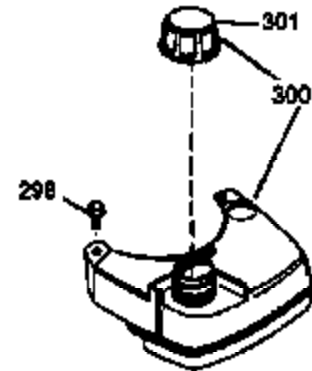

ILLUSTRATION SHOWS TYPICAL PARTS ONLY. ORDER BY PART NUMBER. PARTS NOT LISTED ARE SUPPLIED BY OEM.

VIEW 2 OF 3

Ref #	Part Number	Qty	Description
19	35998	1	Extension Spring
69	35261	1	* Mounting Flange Gasket
70	34311D	1	Mounting Flange (Incl. 72 thru 83)
72	36083	1	Oil Drain Plug
75	27897	1	Oil Seal
86	650488	6	Screw, 1/4-20 x 1-1/4"
182	6201	2	Screw, 1/4-28 x 7/8"
185	31384A	1	Intake Pipe (Incl. 224)
186	36255	1	Governor Link
223	650451	2	Screw, 1/4-20 x 1"
238	650932	2	Screw, 10-32 x 49/64"
239	34338	1	* Air Cleaner Gasket
245	35066	1	Air Cleaner Filter
250	35986	1	Air Cleaner Cover
287	650926	2	Screw, 8-32 x 21/64"
300	35586	1	Fuel Tank (Incl. 292 & 301)
301	35355	1	Fuel Cap
390	590637	1	Rewind Starter