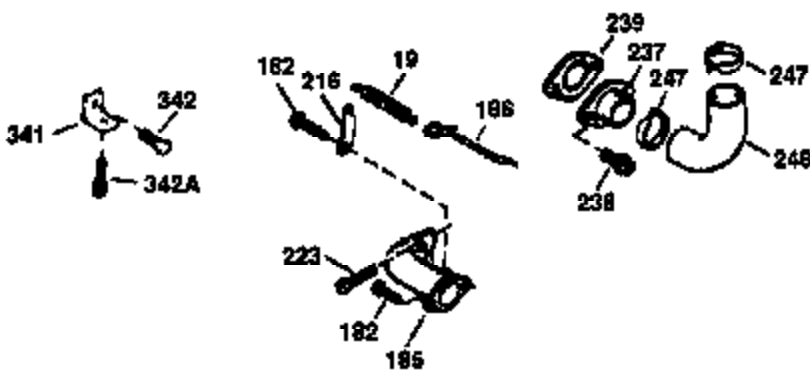

ILLUSTRATION SHOWS TYPICAL PARTS ONLY. ORDER BY PART NUMBER. PARTS NOT LISTED ARE SUPPLIED BY OEM.

VIEW 2 OF 3

Ref #	Part Number	Qty	Description
19	35998	1	Extension Spring
69	35261	1	* Mounting Flange Gasket
70	34311D	1	Mounting Flange (Incl. 72 thru 83)
72	36083	1	Oil Drain Plug
75	27897	1	Oil Seal
86	650488	6	Screw, 1/4-20 x 1-1/4"
182	6201	2	Screw, 1/4-28 x 7/8"
185	31384A	1	Intake Pipe (Incl. 224)
186	36255	1	Governor Link
223	650451	2	Screw, 1/4-20 x 1"
238	650932	2	Screw, 10-32 x 49/64"
239	34338	1	* Air Cleaner Gasket
245	35066	1	Air Cleaner Filter
250	35986	1	Air Cleaner Cover
287	650926	2	Screw, 8-32 x 21/64"
300	35586	1	Fuel Tank (Incl. 292 & 301)
301	35355	1	Fuel Cap
390	590637	1	Rewind Starter