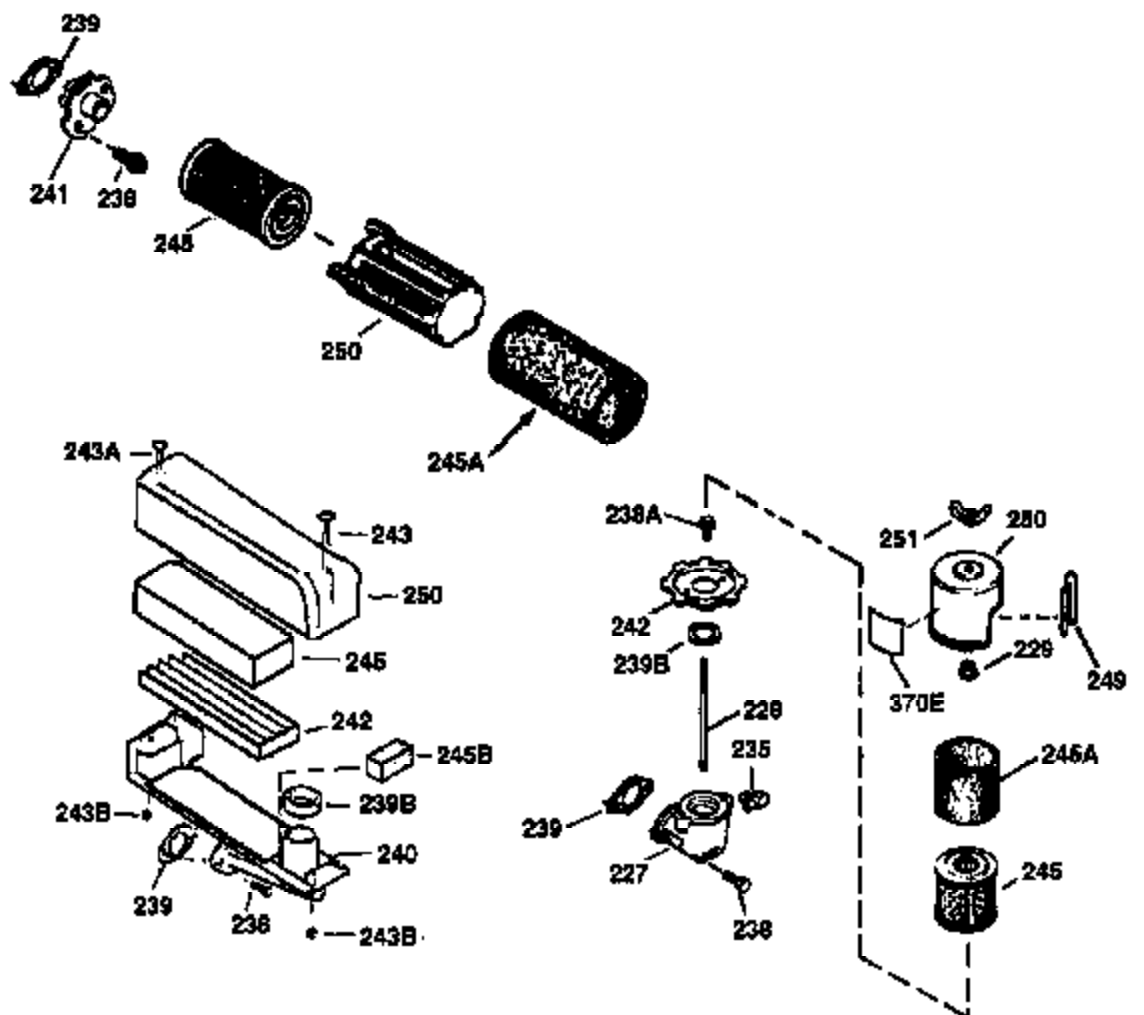

ILLUSTRATION SHOWS TYPICAL PARTS ONLY. ORDER BY PART NUMBER. PARTS NOT LISTED ARE SUPPLIED BY OEM.

VIEW 3 OF 3

Ref #	Part Number	Qty	Description
90	611112	1	Flywheel
238	650932	2	Screw, 10-32 x 49/64"
239	34338	1	* Air Cleaner Gasket
241	35797	1	Air Cleaner Collar
245	35066	1	Air Cleaner Filter
250	35986	1	Air Cleaner Cover
275	35603A	1	Muffler (Incl. 277)
276	33753	1	Locking Plate
277	650795	2	Screw, 1/4-20 x 2-1/4"