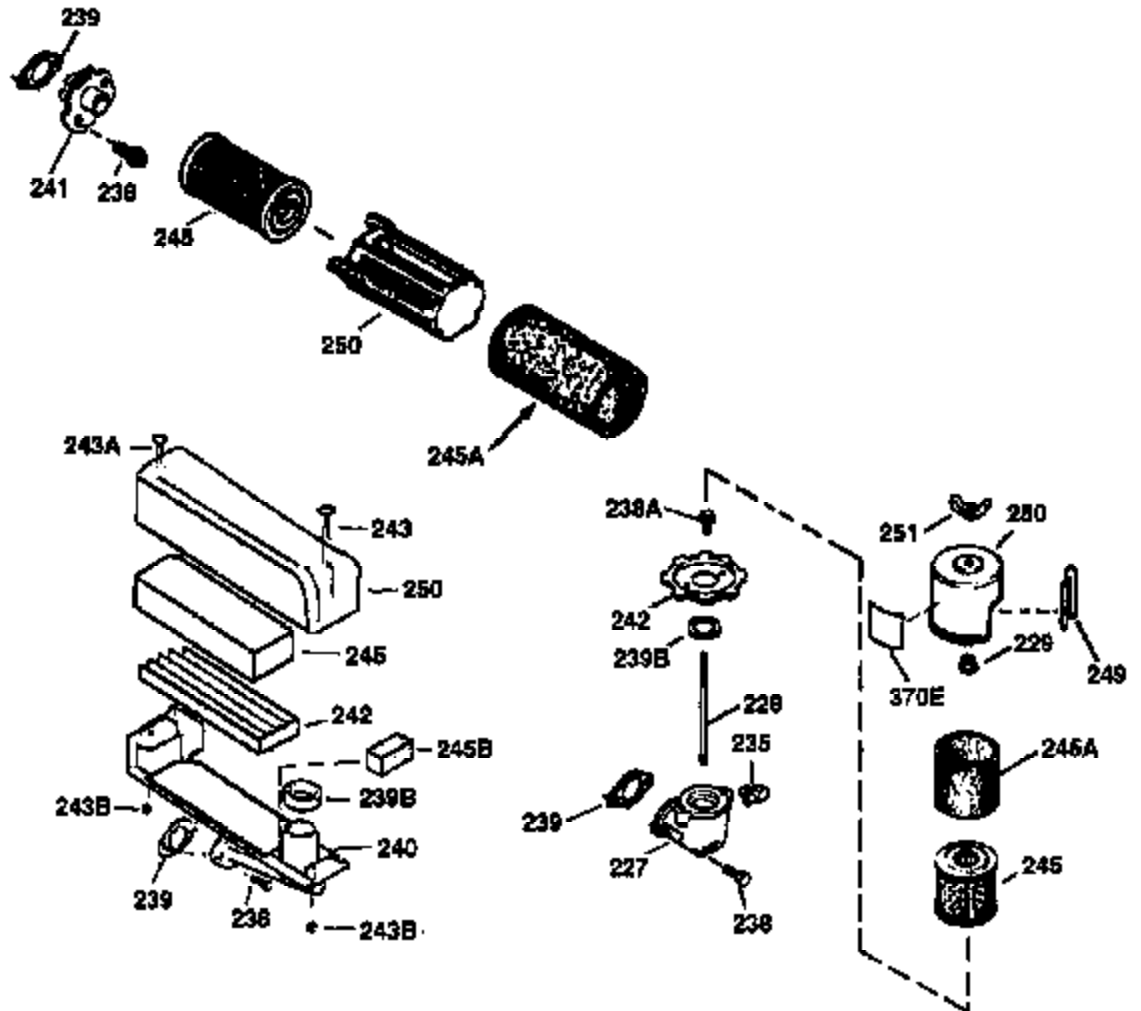

ILLUSTRATION SHOWS TYPICAL PARTS ONLY. ORDER BY PART NUMBER. PARTS NOT LISTED ARE SUPPLIED BY OEM.

VIEW 3 OF 3

Ref #	Part Number	Qty	Description
12A	36558	1	Breather Cover & Tube (Incl. 12B)
90	611044	1	Flywheel
238	650932	1	Screw, 10-32 x 49/64"
239	34338	1	* Air Cleaner Gasket
241	35797	2	Air Cleaner Collar
245	35066	1	Air Cleaner Filter
250	35986	1	Air Cleaner Cover
275	36473	1	Muffler (Incl. 277)
277	650988	2	Screw, 1/4-20 x 2-5/16"
396	36762	1	Electric Starter Motor (110 Volt)
416	36085	1	Spark Arrestor Kit (Incl. 417)(Optional)
417	650760	1	Screw, 8-32 x 3/8" (Optional)