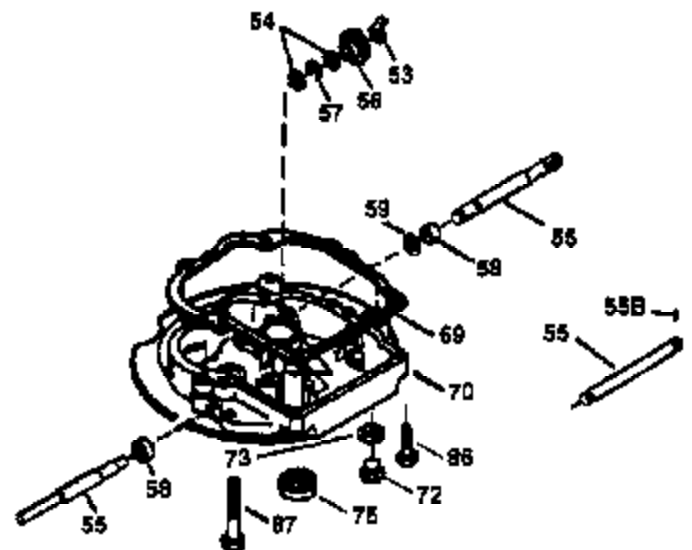

ILLUSTRATION SHOWS TYPICAL PARTS ONLY. ORDER BY PART NUMBER. PARTS NOT LISTED ARE SUPPLIED BY OEM.

VIEW 2 OF 3

Ref #	Part Number	Qty	Description
12A	36558	1	Breather Cover & Tube (Incl. 12B)
19	31361	1	Extension Spring
69	35261	1	* Mounting Flange Gasket
70	34311D	1	Mounting Flange (Incl. 72 thru 83)
72	36083	1	Oil Drain Plug
75	27897	1	Oil Seal
86	650488	6	Screw, 1/4-20 x 1-1/4"
182	6201	2	Screw, 1/4-28 x 7/8"
185	36544	1	Intake Pipe
186	34337	1	Governor Link
223	650451	2	Screw, 1/4-20 x 1"
238	650932	1	Screw, 10-32 x 49/64"
239	34338	1	* Air Cleaner Gasket
245	35066	1	Air Cleaner Filter
250	35986	1	Air Cleaner Cover
287	650926	2	Screw, 8-32 x 21/64"
298	28763	2	Screw, 10-32 x 35/64"
300	36279	1	Fuel Tank (Incl. 292 & 301)
301	36246	1	Fuel Cap
390	590694	1	Rewind Starter (NOTE: This engine could have been built with 590737 starter. Refer to the design of the rope pulley strength ribs for part identification. Individual starter parts do not interchange. Refer to service bulletin 116).
396	36762	1	Electric Starter Motor (110 Volt)