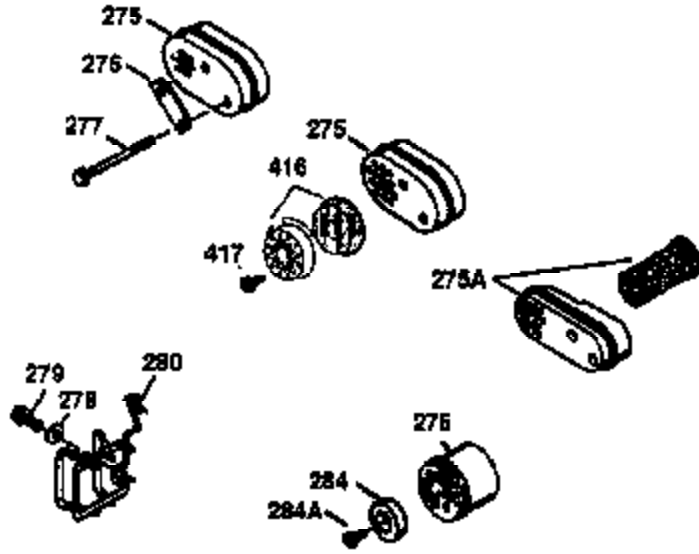

ILLUSTRATION SHOWS TYPICAL PARTS ONLY. ORDER BY PART NUMBER. PARTS NOT LISTED ARE SUPPLIED BY OEM.

VIEW 3 OF 3

Ref #	Part Number	Qty	Description
12A	36558	1	Breather Cover & Tube (Incl. 12B)
90	611044	1	Flywheel
238	650932	1	Screw, 10-32 x 49/64"
239	34338	1	* Air Cleaner Gasket
241	35797	2	Air Cleaner Collar
245	35066	1	Air Cleaner Filter
250	35986	1	Air Cleaner Cover
275	36473	1	Muffler (Incl. 277)
277	650988	2	Screw, 1/4-20 x 2-5/16"
396	36762	1	Electric Starter Motor (110 Volt)
416	36085	1	Spark Arrestor Kit (Incl. 417)(Optional)
417	650760	1	Screw, 8-32 x 3/8" (Optional)