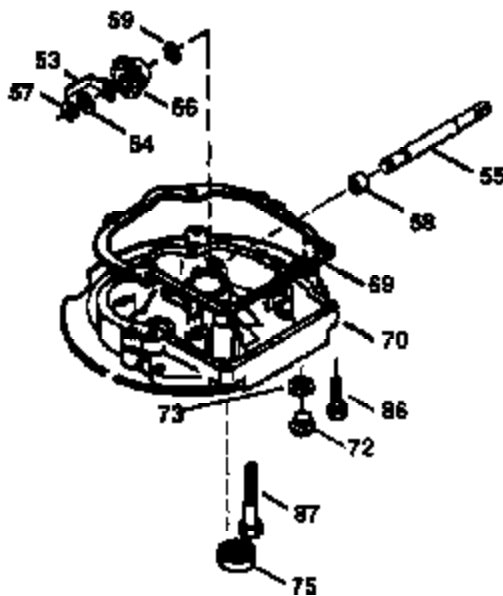

ILLUSTRATION SHOWS TYPICAL PARTS ONLY. ORDER BY PART NUMBER. PARTS NOT LISTED ARE SUPPLIED BY OEM.

VIEW 2 OF 3

Ref #	Part Number	Qty	Description
12A	36558	1	Breather Cover & Tube (Incl. 12B)
19	31361	1	Extension Spring
69	35261	1	* Mounting Flange Gasket
70	34311D	1	Mounting Flange (Incl. 72 thru 83)
72	36083	1	Oil Drain Plug
75	27897	1	Oil Seal
86	650488	6	Screw, 1/4-20 x 1-1/4"
182	6201	2	Screw, 1/4-28 x 7/8"
185	36544	1	Intake Pipe
186	34337	1	Governor Link
223	650451	2	Screw, 1/4-20 x 1"
238	650932	1	Screw, 10-32 x 49/64"
239	34338	1	* Air Cleaner Gasket
245	35066	1	Air Cleaner Filter
250	35986	1	Air Cleaner Cover
287	650926	2	Screw, 8-32 x 21/64"
298	28763	2	Screw, 10-32 x 35/64"
300	36279	1	Fuel Tank (Incl. 292 & 301)
301	36246	1	Fuel Cap
390	590694	1	Rewind Starter (NOTE: This engine could have been built with 590737 starter. Refer to the design of the rope pulley strength ribs for part identification. Individual starter parts do not interchange. Refer to service bulletin 116).
396	36762	1	Electric Starter Motor (110 Volt)