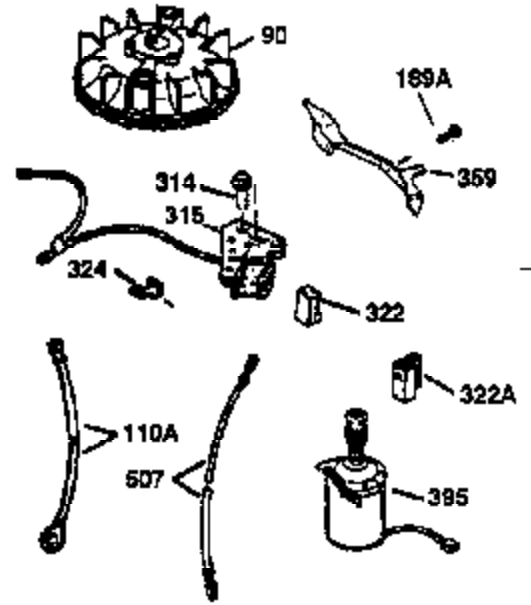

ILLUSTRATION SHOWS TYPICAL PARTS ONLY. ORDER BY PART NUMBER. PARTS NOT LISTED ARE SUPPLIED BY OEM.

VIEW 3 OF 3

Ref #	Part Number	Qty	Description
12A	36558	1	Breather Cover & Tube (Incl. 12B)
90	611044	1	Flywheel
238	650932	1	Screw, 10-32 x 49/64"
239	34338	1	* Air Cleaner Gasket
241	35797	2	Air Cleaner Collar
245	35066	1	Air Cleaner Filter
250	35986	1	Air Cleaner Cover
275	36473	1	Muffler (Incl. 277)
277	650988	2	Screw, 1/4-20 x 2-5/16"
396	36762	1	Electric Starter Motor (110 Volt)
416	36085	1	Spark Arrestor Kit (Incl. 417)(Optional)
417	650760	1	Screw, 8-32 x 3/8" (Optional)