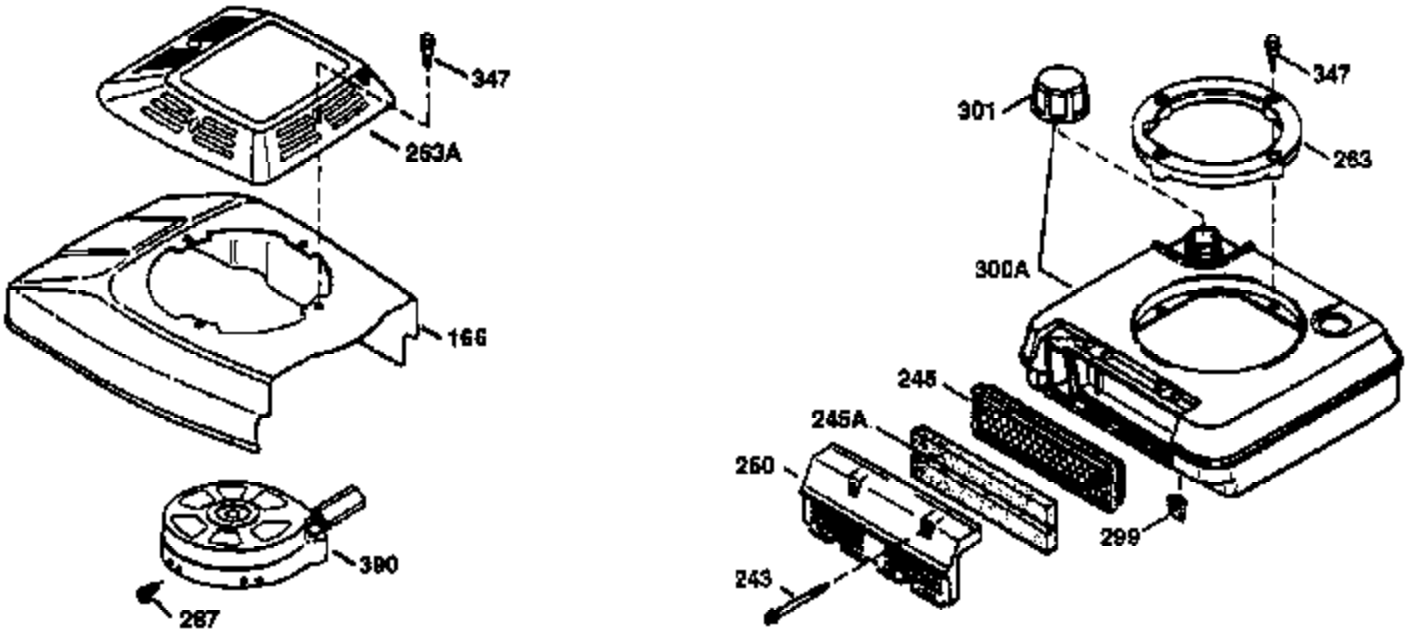

ILLUSTRATION SHOWS TYPICAL PARTS ONLY. ORDER BY PART NUMBER. PARTS NOT LISTED ARE SUPPLIED BY OEM.

VIEW 2 OF 3

Ref #	Part Number	Qty	Description
12A	36558	1	Breather Cover & Tube (Incl. 12B)
19	31361	1	Extension Spring
69	35261	1	* Mounting Flange Gasket
70	34311D	1	Mounting Flange (Incl. 72 thru 83)
72	36083	1	Oil Drain Plug
75	27897	1	Oil Seal
86	650488	6	Screw, 1/4-20 x 1-1/4"
182	6201	2	Screw, 1/4-28 x 7/8"
185	36544	1	Intake Pipe
186	34337	1	Governor Link
223	650451	2	Screw, 1/4-20 x 1"
238	650932	1	Screw, 10-32 x 49/64"
239	34338	1	* Air Cleaner Gasket
245	35066	1	Air Cleaner Filter
250	35986	1	Air Cleaner Cover
287	650926	2	Screw, 8-32 x 21/64"
298	28763	2	Screw, 10-32 x 35/64"
300	36279	1	Fuel Tank (Incl. 292 & 301)
301	36246	1	Fuel Cap
390	590694	1	Rewind Starter (NOTE: This engine could have been built with 590737 starter. Refer to the design of the rope pulley strength ribs for part identification. Individual starter parts do not interchange. Refer to service bulletin 116).
396	36762	1	Electric Starter Motor (110 Volt)