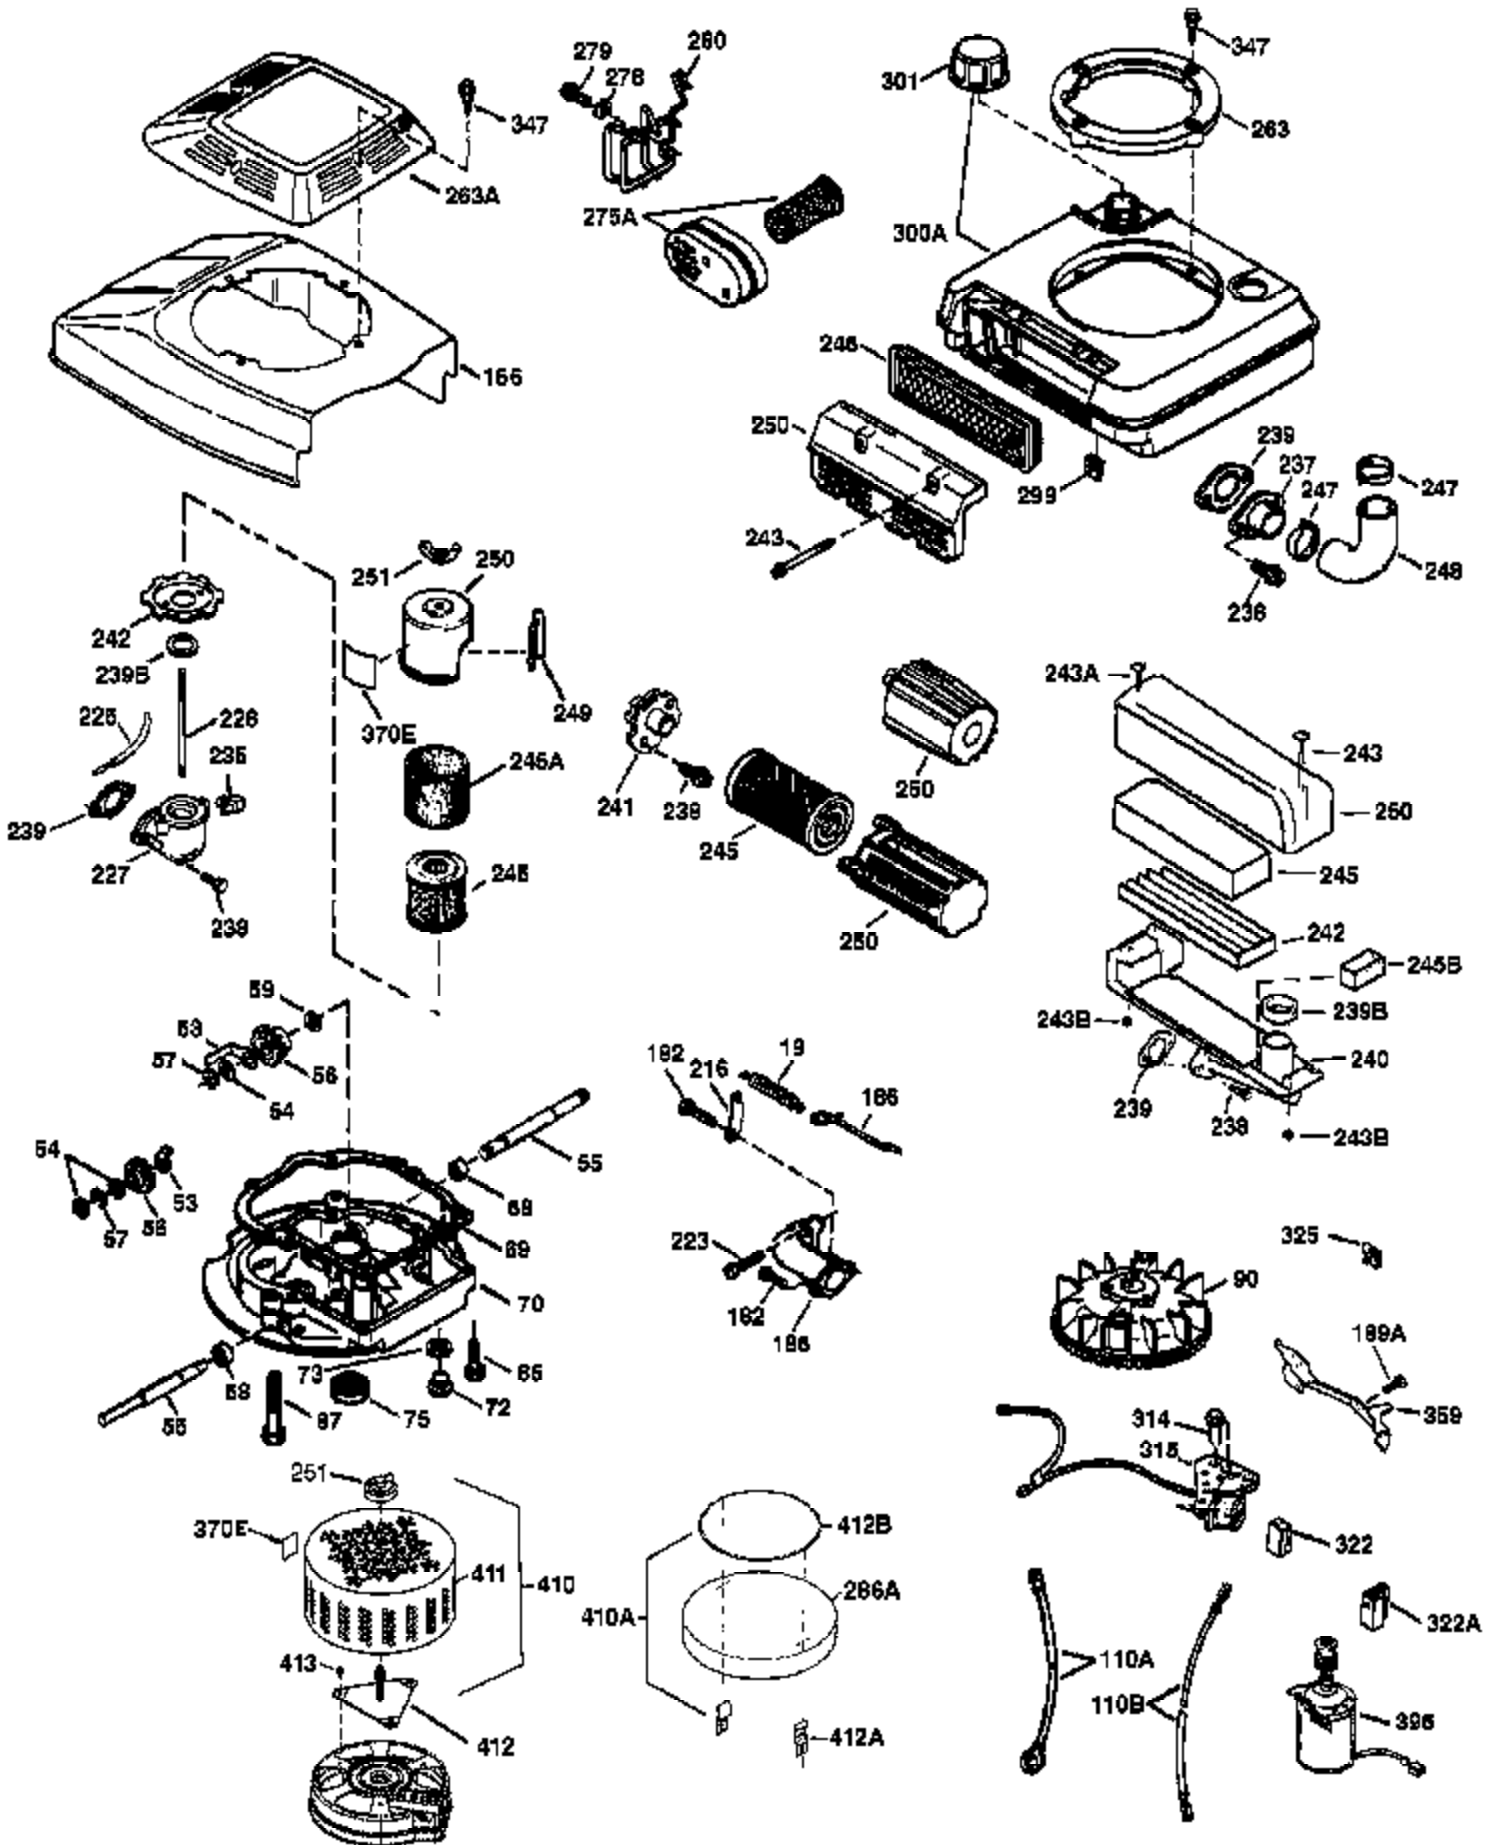

Ref #	Part Number	Qty	Description
19	31361	1	Extension Spring
69	35261	1	* Mounting Flange Gasket
70	34311D	1	Mounting Flange (Incl. 72 thru 83)
72	36083	1	Oil Drain Plug
75	27897	1	Oil Seal
86	650488	6	Screw, 1/4-20 x 1-1/4"
90	611112	1	Flywheel
182	6201	2	Screw, 1/4-28 x 7/8"
185	36544	1	Intake Pipe
186	34337	1	Governor Link
223	650451	2	Screw, 1/4-20 x 1"
238	650932	1	Screw, 10-32 x 49/64"
239	34338	1	* Air Cleaner Gasket
241	35797	2	Air Cleaner Collar
245	35066	1	Air Cleaner Filter
250	35986	1	Air Cleaner Cover
301	36246	1	Fuel Cap
380	632569	1	Carburetor (Incl. 184)