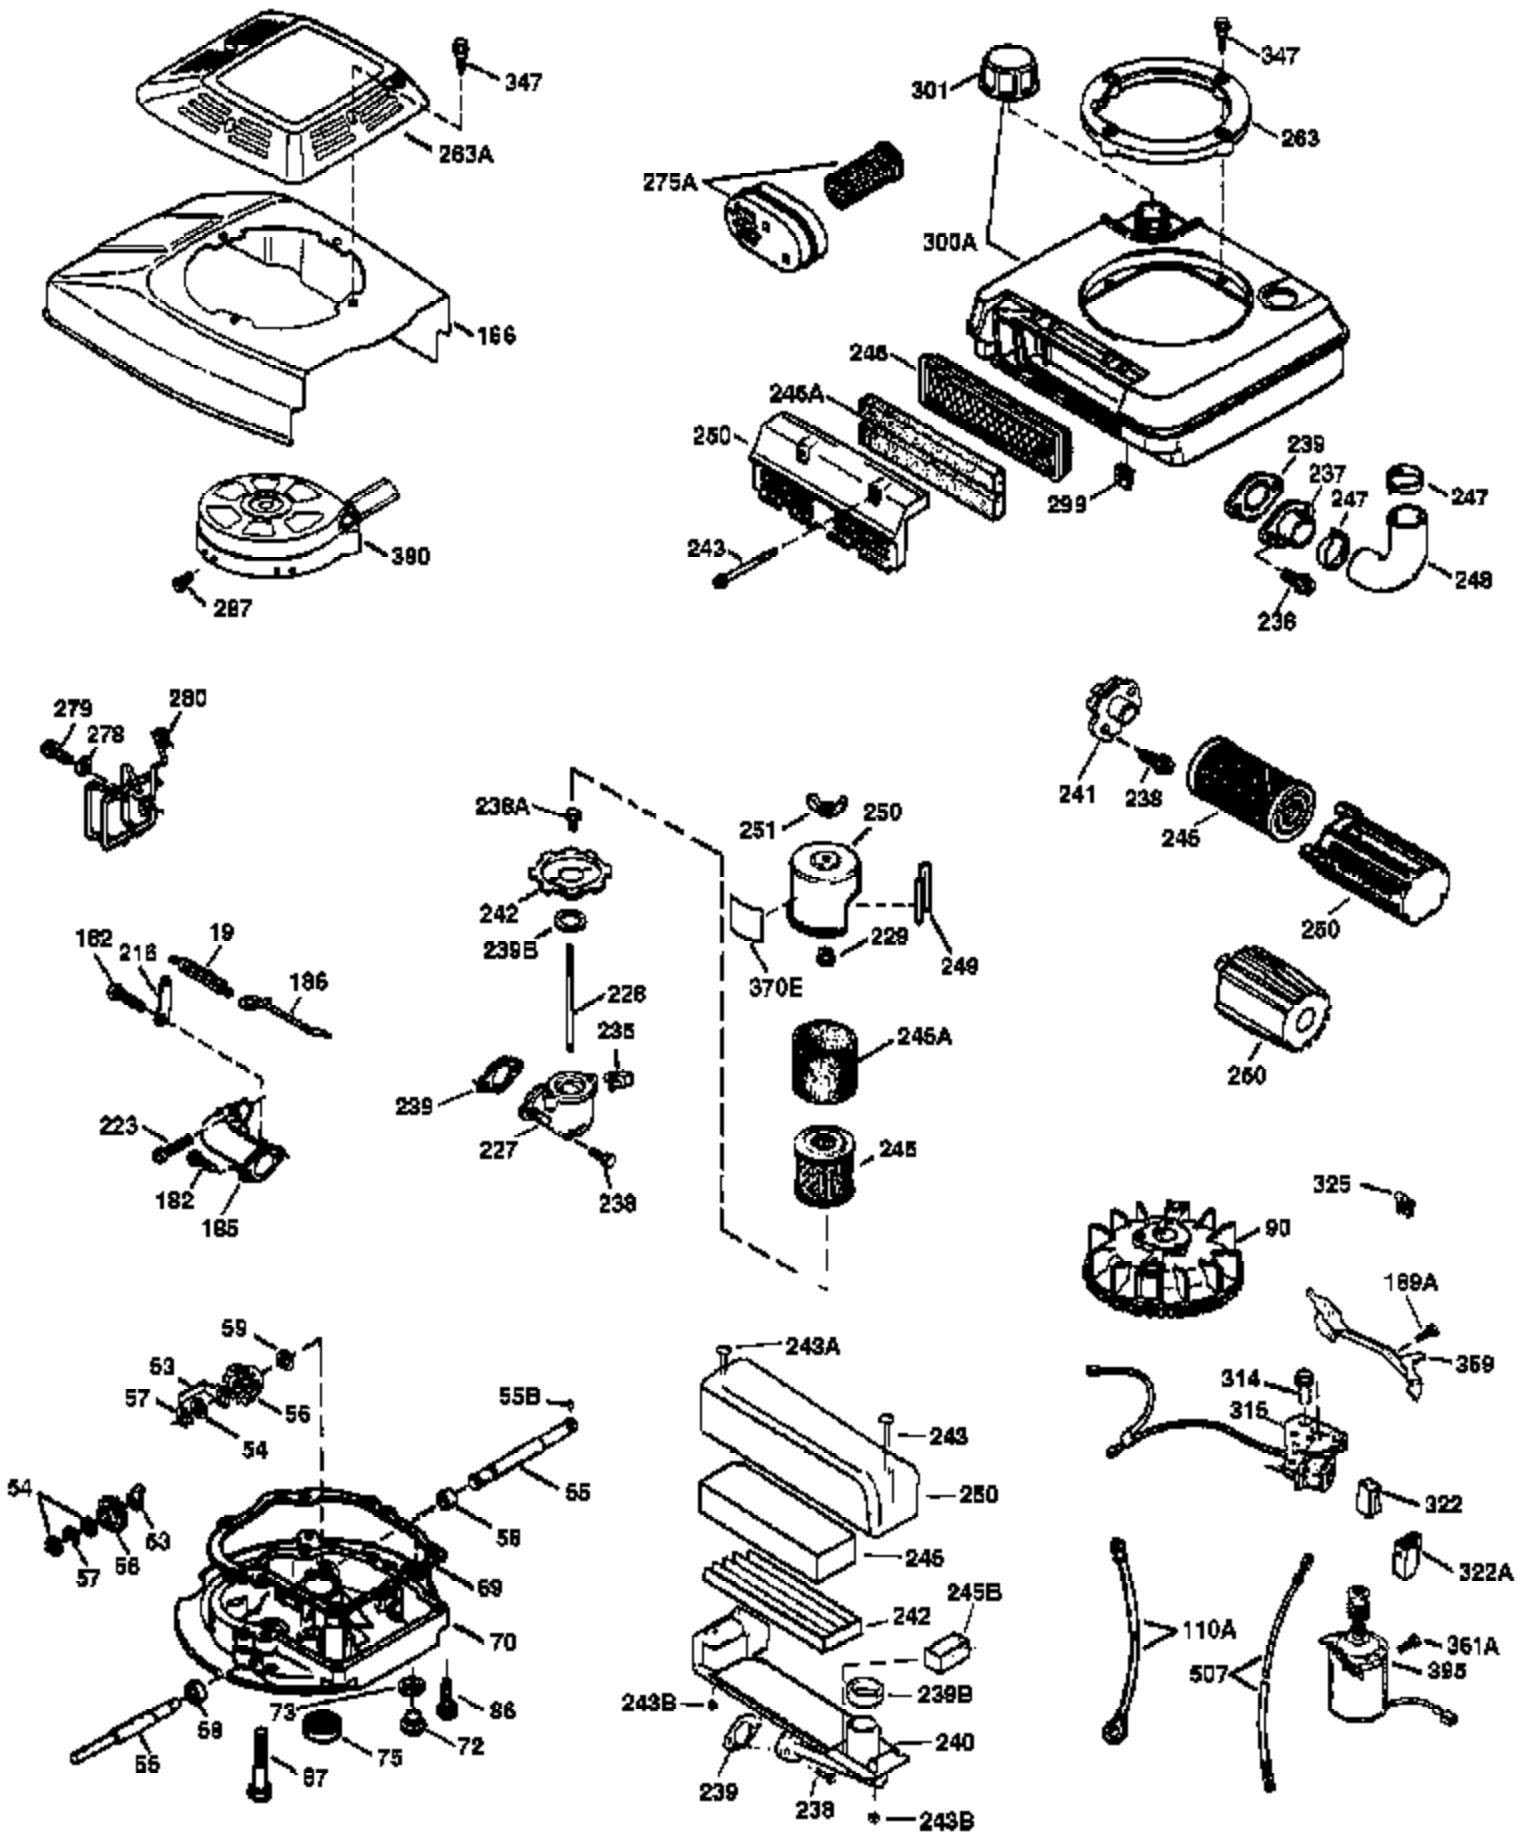

Ref #	Part Number	Qty	Description
19	36281	1	Extension Spring
69	35261	1	* Mounting Flange Gasket
70	34311D	1	Mounting Flange (Incl. 72 thru 83)
72	36083	1	Oil Drain Plug
75	27897	1	Oil Seal
86	650488	6	Screw, 1/4-20 x 1-1/4"
90	611112	1	Flywheel
182	6201	2	Screw, 1/4-28 x 7/8"
185	31384A	1	Intake Pipe (Incl. 224)
186	34337	1	Governor Link
223	650451	2	Screw, 1/4-20 x 1"
238	650937	2	Screw, 10-32 x 43/64"
239B	36277	1	Air Cleaner Seal
239	35848	1	* Air Cleaner Gasket
240	36273	1	Air Cleaner Body (Incl. 239)
242	36276	1	Air Cleaner Base
243A	650968	1	Screw, M-5 x 0.8-6g x 1-7/16"
243B	650967	2	Nut, M-5 x 0-8-6h
243	650966	1	Screw, M-5 x 0.8-6g x 2-7/16"
245	36278	1	Air Cleaner Filter
245B	36275	1	Air Cleaner Filter
250	36274	1	Air Cleaner Cover
263	36280	1	Trim Ring
287	650926	2	Screw, 8-32 x 21/64"
301	36246	1	Fuel Cap
390	590694	1	Rewind Starter (NOTE: This engine could have been built with 590686 starter. Refer to the design of the air intake louvers for part identification. Individual starter parts do not interchange.)