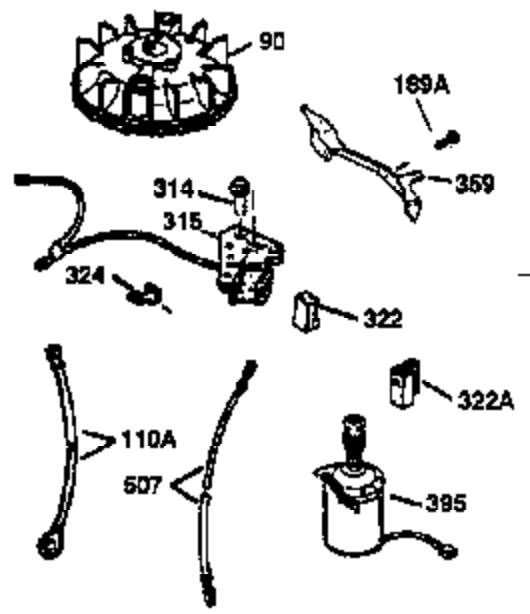

ILLUSTRATION SHOWS TYPICAL PARTS ONLY. ORDER BY PART NUMBER. PARTS NOT LISTED ARE SUPPLIED BY OEM.

VIEW 3 OF 3

Ref #	Part Number	Qty	Description
12A	36558	1	Breather Cover & Tube
90	611112	1	Flywheel
238	650937	2	Screw, 10-32 x 43/64"
239	35848	1	* Air Cleaner Gasket
239B	36277	1	Air Cleaner Seal
240	36273	1	Air Cleaner Body
242	36276	1	Air Cleaner Base
243	650966	1	Screw, M-5 x 0.8-6g x 2-7/16"
243A	650968	1	Screw, M-5 x 0.8-6g x 1-7/16"
243B	650967	2	Square Nut M-5 x 0.8-6h
245B	36275	1	Air Cleaner Filter
245	36278	1	Air Cleaner Filter
250	36274	1	Air Cleaner Cover
275	36456A	1	Muffler (Incl. 277)
275A	36664	1	Spark Arrestor Muffler (Optional) (Incl. 277,284,284A,416,417)
277	650988	2	Screw, 1/4-20 x 2-5/16"
284	36663	1	Muffler Deflector (Incl. 284A)(Optional)
284A	650760	1	Screw, 8-32 x 3/8" (Optional)
416	36085	1	Spark Arrestor Kit (Incl. 417)(Optional)
417	650760	1	Screw, 8-32 x 3/8" (Optional)