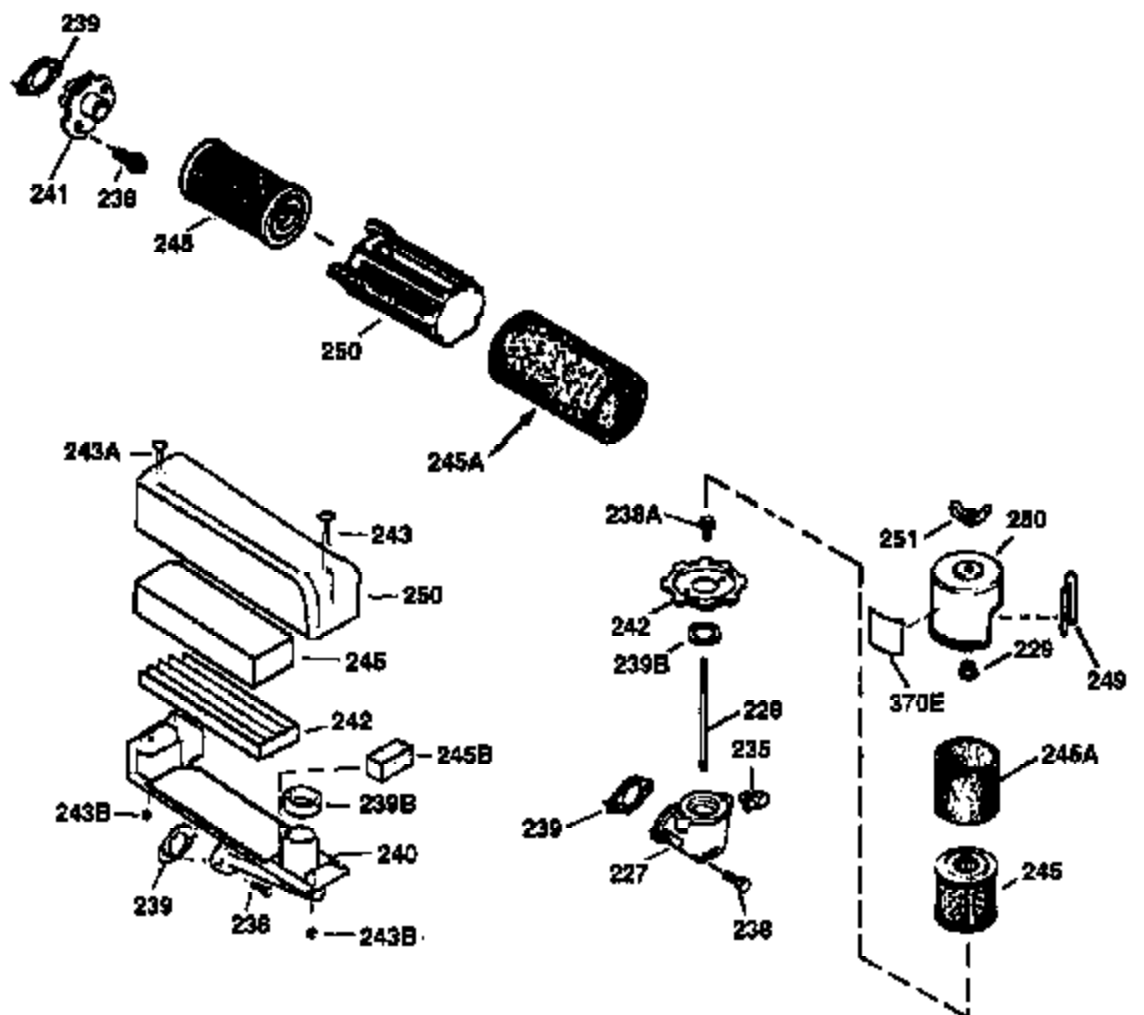

ILLUSTRATION SHOWS TYPICAL PARTS ONLY. ORDER BY PART NUMBER. PARTS NOT LISTED ARE SUPPLIED BY OEM.

VIEW 3 OF 3

Ref #	Part Number	Qty	Description
12A	36558	1	Breather Cover & Tube
90	611112	1	Flywheel
238	650937	2	Screw, 10-32 x 43/64"
239	35848	1	* Air Cleaner Gasket
239B	36277	1	Air Cleaner Seal
240	36273	1	Air Cleaner Body
242	36276	1	Air Cleaner Base
243	650966	1	Screw, M-5 x 0.8-6g x 2-7/16"
243A	650968	1	Screw, M-5 x 0.8-6g x 1-7/16"
243B	650967	2	Square Nut M-5 x 0.8-6h
245B	36275	1	Air Cleaner Filter
245	36278	1	Air Cleaner Filter
250	36274	1	Air Cleaner Cover
275	36456A	1	Muffler (Incl. 277)
275A	36664	1	Spark Arrestor Muffler (Optional) (Incl. 277,284,284A,416,417)
277	650988	2	Screw, 1/4-20 x 2-5/16"
284	36663	1	Muffler Deflector (Incl. 284A)(Optional)
284A	650760	1	Screw, 8-32 x 3/8" (Optional)
416	36085	1	Spark Arrestor Kit (Incl. 417)(Optional)
417	650760	1	Screw, 8-32 x 3/8" (Optional)