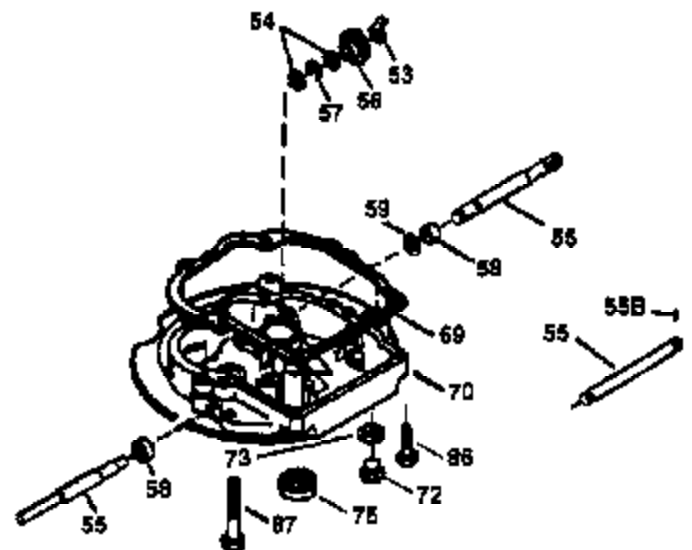

ILLUSTRATION SHOWS TYPICAL PARTS ONLY. ORDER BY PART NUMBER. PARTS NOT LISTED ARE SUPPLIED BY OEM.

VIEW 2 OF 3

Ref #	Part Number	Qty	Description
12A	36558	1	Breather Cover & Tube
19	35998	1	Extension Spring
53	31745	1	Tang Washer
54	31747	1	Washer
55	35218A	1	P.T.O. Shaft
56	33401	1	R.H. Hand Worm Gear
57	33537	1	Retainer Ring
58	31744	1	Oil Seal
69	35261	1	* Mounting Flange Gasket
70	33535C	1	Mounting Flange (Incl.58,72 thru 83)
72	36083	1	Oil Drain Plug
75	26208	1	Oil Seal
86	650488	5	Screw, 1/4-20 x 1-1/4"
87	650492	1	Screw, 1/4-20 x 2-1/4"
182	6201	2	Screw, 1/4-28 x 7/8"
185	31384A	1	Intake Pipe (Incl. 224)
186	36255	1	Governor Link
223	650451	2	Screw, 1/4-20 x 1"
238	650937	2	Screw, 10-32 x 43/64"
239	35848	1	* Air Cleaner Gasket
243	650966	1	Screw, M-5 x 0.8-6g x 2-7/16"
245	36278	1	Air Cleaner Filter
250	36274	1	Air Cleaner Cover
263	36280	1	Trim Ring
287	650926	2	Screw, 8-32 x 21/64"
298	28763	2	Screw, 10-32 x 35/64"
300	36279	1	Fuel Tank (Incl. 292 & 301)
301	35355	1	Fuel Cap
390	590694	1	Rewind Starter (NOTE: This engine could have been built with 590686 starter. Refer to the design of the air intake louvers for part identification. Individual starter parts do not interchange.)