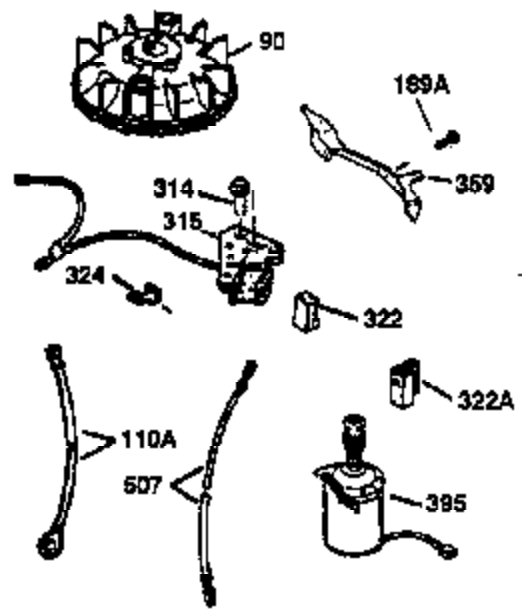

ILLUSTRATION SHOWS TYPICAL PARTS ONLY. ORDER BY PART NUMBER. PARTS NOT LISTED ARE SUPPLIED BY OEM.

VIEW 3 OF 3

Ref #	Part Number	Qty	Description
90	611112	1	Flywheel
238	650937	2	Screw, 10-32 x 43/64"
239	35848	1	Air Cleaner Gasket
239B	36277	1	Air Cleaner Seal
240	36273	1	Air Cleaner Body (Incl. 239)
242	36276	1	Air Cleaner Base
243B	650967	2	Square Nut M-5 x 0.8-6h
243	650966	1	Screw, M-5 x 0.8-6g x 2-7/16"
243A	650968	1	Screw, M-5 x 0.8-6g x 1-7/16"
245	36278	1	Air Cleaner Filter
245A	36275	1	Air Cleaner Filter
250	36247	1	Air Cleaner Cover
275	36473	1	Muffler (Incl. 277)
277	650988	2	Screw, 1/4-20 x 2-5/16"