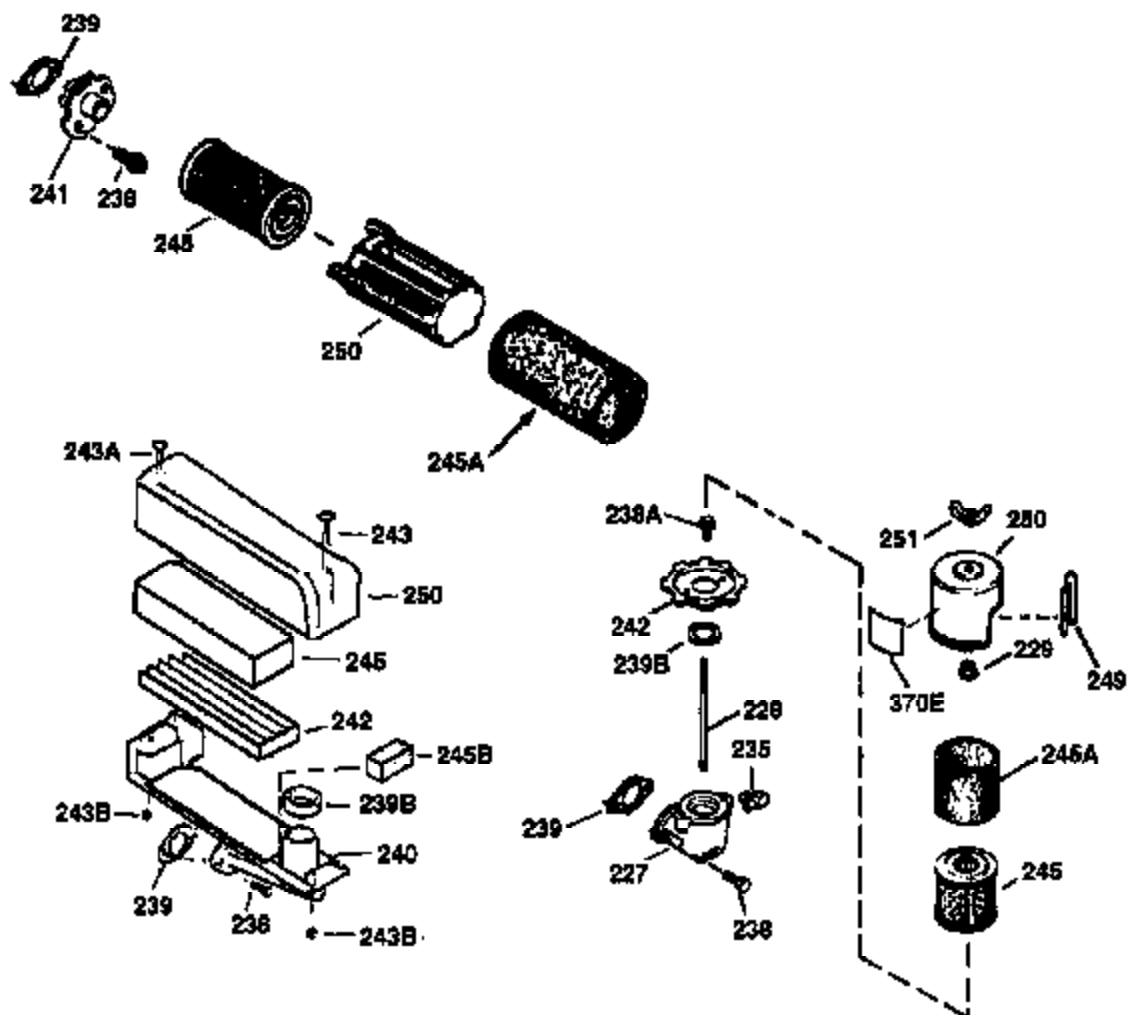

ILLUSTRATION SHOWS TYPICAL PARTS ONLY. ORDER BY PART NUMBER. PARTS NOT LISTED ARE SUPPLIED BY OEM.

VIEW 3 OF 3

Ref #	Part Number	Qty	Description
90	611112	1	Flywheel
238	650937	2	Screw, 10-32 x 43/64"
239	35848	1	Air Cleaner Gasket
239B	36277	1	Air Cleaner Seal
240	36273	1	Air Cleaner Body (Incl. 239)
242	36276	1	Air Cleaner Base
243B	650967	2	Square Nut M-5 x 0.8-6h
243	650966	1	Screw, M-5 x 0.8-6g x 2-7/16"
243A	650968	1	Screw, M-5 x 0.8-6g x 1-7/16"
245	36278	1	Air Cleaner Filter
245A	36275	1	Air Cleaner Filter
250	36247	1	Air Cleaner Cover
275	36473	1	Muffler (Incl. 277)
277	650988	2	Screw, 1/4-20 x 2-5/16"