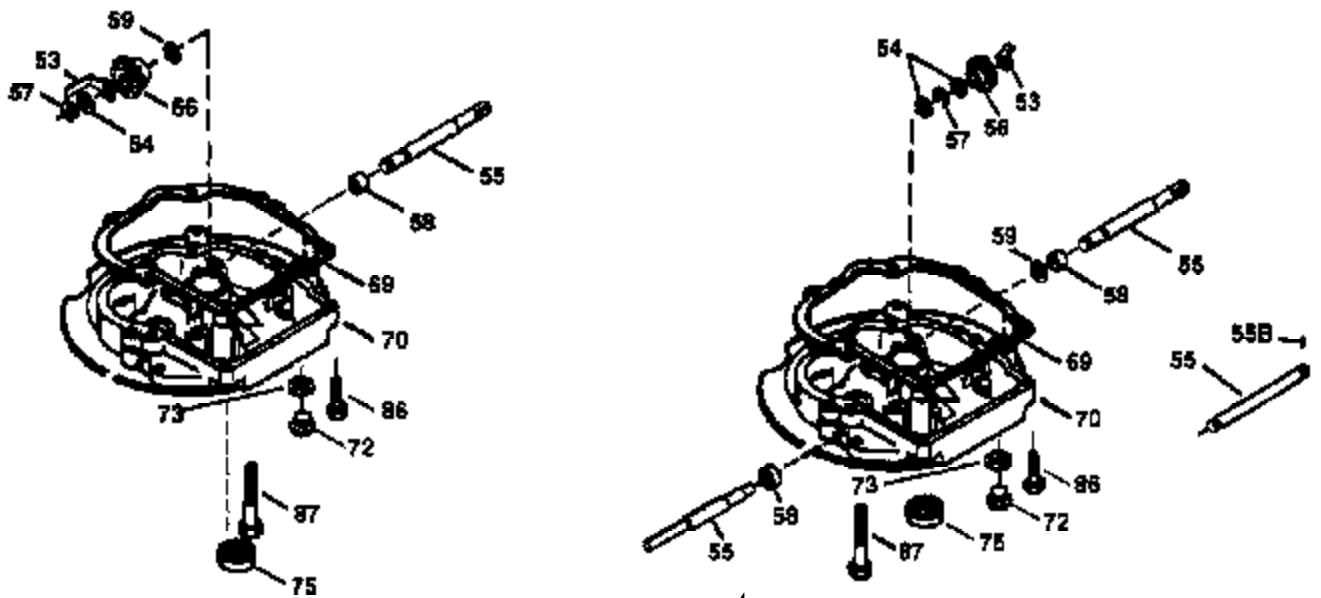

ILLUSTRATION SHOWS TYPICAL PARTS ONLY. ORDER BY PART NUMBER. PARTS NOT LISTED ARE SUPPLIED BY OEM.

VIEW 2 OF 3

Ref #	Part Number	Qty	Description
19	31361	1	Extension Spring
69	35261	1	* Mounting Flange Gasket
70	34311D	1	Mounting Flange (Incl. 72 thru 83)
72	36083	1	Oil Drain Plug
75	27897	1	Oil Seal
86	650488	6	Screw, 1/4-20 x 1-1/4"
182	6201	2	Screw, 1/4-28 x 7/8"
185	31384A	1	Intake Pipe (Incl. 224)
186	34337	1	Governor Link
223	650451	2	Screw, 1/4-20 x 1"
238	650937	2	Screw, 10-32 x 43/64"
239	35848	1	Air Cleaner Gasket
243	650966	1	Screw, M-5 x 0.8-6g x 2-7/16"
245	36278	1	Air Cleaner Filter
245A	36275	1	Air Cleaner Filter
250	36247	1	Air Cleaner Cover
263	36280	1	Trim Ring
287	650926	2	Screw, 8-32 x 21/64"
298	28763	2	Screw, 10-32 x 35/64"
300	36279	1	Fuel Tank (Incl. 292 & 301)
301	35355	1	Fuel Cap
390	590732	1	Rewind Starter (NOTE: This engine could have been built with 590688 starter. Refer to the design of the air intake louvers for part identification. Individual starter parts do not interchange.)