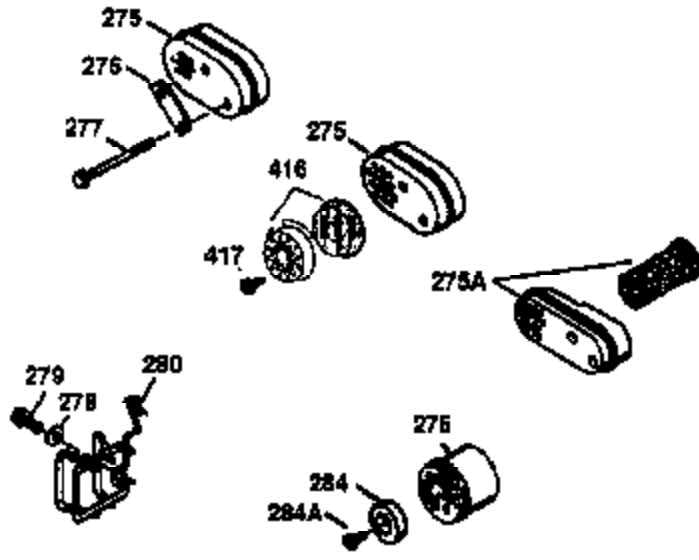

ILLUSTRATION SHOWS TYPICAL PARTS ONLY. ORDER BY PART NUMBER. PARTS NOT LISTED ARE SUPPLIED BY OEM.

VIEW 3 OF 3

Ref #	Part Number	Qty	Description
90	611112	1	Flywheel
238	650937	2	Screw, 10-32 x 43/64"
239	35848	1	Air Cleaner Gasket
239B	36277	1	Air Cleaner Seal
240	36273	1	Air Cleaner Body (Incl. 239)
242	36276	1	Air Cleaner Base
243B	650967	2	Square Nut M-5 x 0.8-6h
243	650966	1	Screw, M-5 x 0.8-6g x 2-7/16"
243A	650968	1	Screw, M-5 x 0.8-6g x 1-7/16"
245	36278	1	Air Cleaner Filter
245A	36275	1	Air Cleaner Filter
250	36247	1	Air Cleaner Cover
275	36473	1	Muffler (Incl. 277)
277	650988	2	Screw, 1/4-20 x 2-5/16"