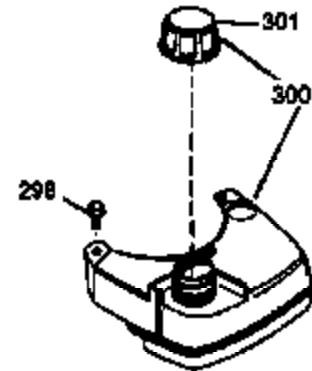

ILLUSTRATION SHOWS TYPICAL PARTS ONLY. ORDER BY PART NUMBER. PARTS NOT LISTED ARE SUPPLIED BY OEM.

VIEW 2 OF 3

Ref #	Part Number	Qty	Description
19	31361	1	Extension Spring
69	35261	1	* Mounting Flange Gasket
70	34311D	1	Mounting Flange (Incl. 72 thru 83)
72	36083	1	Oil Drain Plug
75	27897	1	Oil Seal
86	650488	6	Screw, 1/4-20 x 1-1/4"
182	6201	2	Screw, 1/4-28 x 7/8"
185	31384A	1	Intake Pipe (Incl. 224)
186	34337	1	Governor Link
223	650451	2	Screw, 1/4-20 x 1"
238	650937	2	Screw, 10-32 x 43/64"
239	35848	1	Air Cleaner Gasket
243	650966	1	Screw, M-5 x 0.8-6g x 2-7/16"
245	36278	1	Air Cleaner Filter
245A	36275	1	Air Cleaner Filter
250	36247	1	Air Cleaner Cover
263	36280	1	Trim Ring
287	650926	2	Screw, 8-32 x 21/64"
298	28763	2	Screw, 10-32 x 35/64"
300	36279	1	Fuel Tank (Incl. 292 & 301)
301	35355	1	Fuel Cap
390	590732	1	Rewind Starter (NOTE: This engine could have been built with 590688 starter. Refer to the design of the air intake louvers for part identification. Individual starter parts do not interchange.)