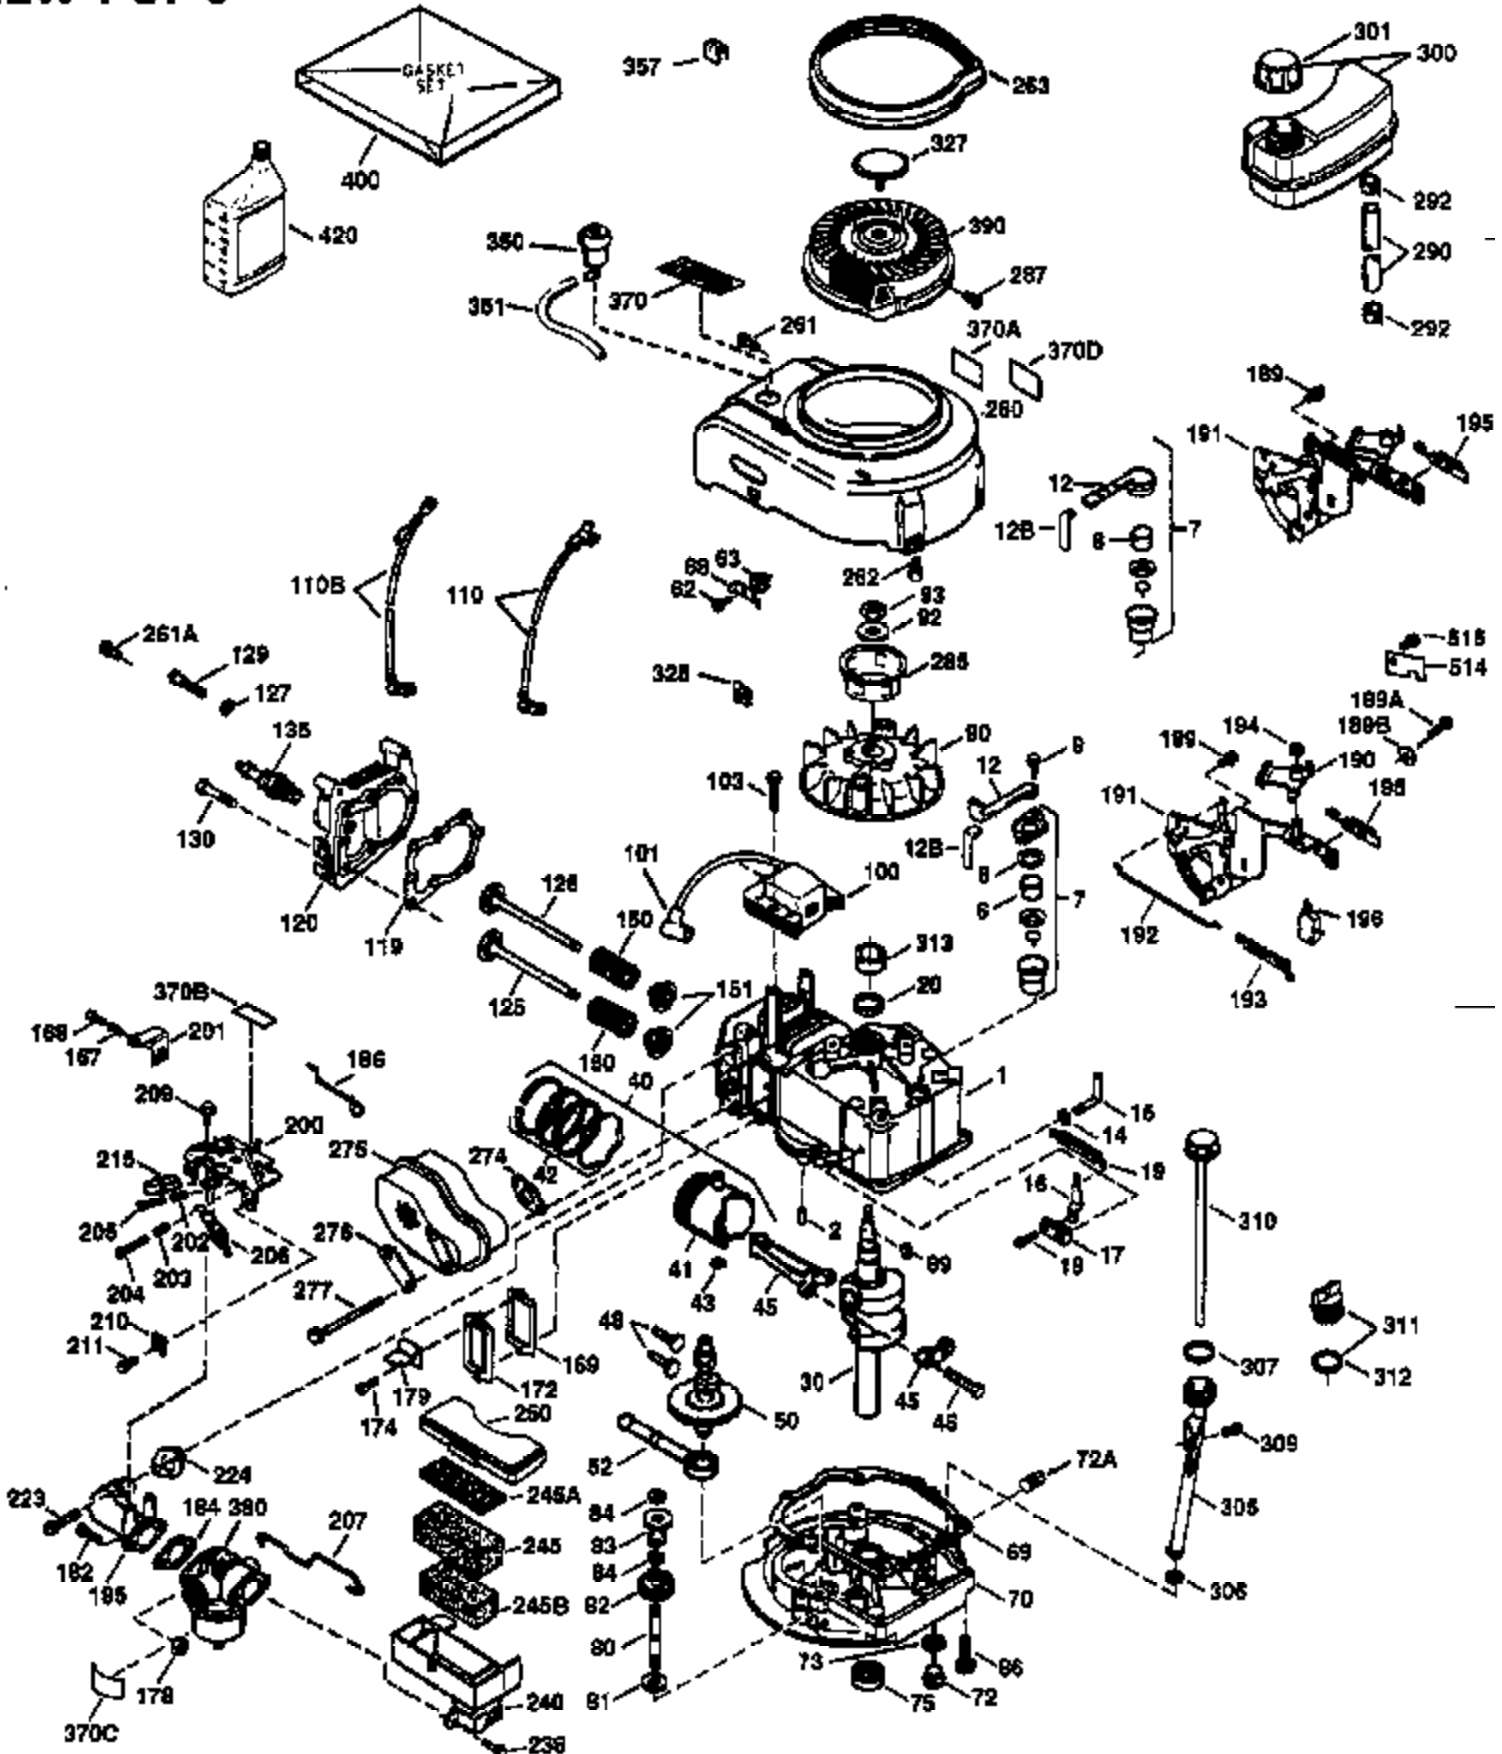

ILLUSTRATION SHOWS TYPICAL PARTS ONLY. ORDER BY PART NUMBER. PARTS NOT LISTED ARE SUPPLIED BY OEM.

VIEW 1 OF 3

Engine Parts List #1

Ref #	Part Number	Qty	Description
1	36478	1	Cylinder (Incl. 2,20 & 125)
2	26727	2	Dowel Pin
6	33734	1	Breather Element
7	34214A	1	Breather Ass'y. (Incl. 6, 8, 9 & 12)
8	33735	1	* Breather Gasket
9	30200	2	Screw, 10-24 x 9/16"
12	33886	1	Breather Tube
14	28277	1	Washer
15	30589	1	Governor Rod
16	31383A	1	Governor Lever
17	31335	1	Governor Lever Clamp
18	650548	1	Screw, 8-32 x 5/16"
19	31361	1	Extension Spring
20	32600	1	Oil Seal
30	36267A	1	Crankshaft
40	36073	1	Piston, Pin & Ring Set (Std.)
40	36074	1	Piston, Pin & Ring Set (.010" OS)
40	36075	1	Piston, Pin & Ring Set (.020" OS)
41	36070	1	Piston & Pin Ass'y. (Std.) (Incl. 43)
41	36071	1	Piston & Pin Ass'y. (.010" OS) (Incl. 43)
41	36072	1	Piston & Pin Ass'y. (.020" OS) (Incl. 43)
42	36076	1	Ring Set (Std.)
42	36077	1	Ring Set (.010" OS)
42	36078	1	Ring Set (.020" OS)
43	20381	2	Piston Pin Retaining Ring
45	30963B	1	Connecting Rod (Incl. 46)
46	32610A	2	Connecting Rod Bolt
48	27241	2	Valve Lifter
50	35992	1	Camshaft (MCR)
52	29914	1	Oil Pump Ass'y.
69	35261	1	* Mounting Flange Gasket
70	34311D	1	Mounting Flange (Incl. 72 thru 83)
72	36083	1	Oil Drain Plug
75	27897	1	Oil Seal
80	30574A	1	Governor Shaft
81	30590A	1	Washer
82	30591	1	Governor Gear Ass'y. (Incl. 81)
83	30588A	1	Governor Spool
86	650488	6	Screw, 1/4-20 x 1-1/4"
89	611004	1	Flywheel Key
90	611112	1	Flywheel
92	650815	1	Belleville Washer
93	650816	1	Flywheel Nut
100	34443A	1	Solid State Ignition
101	610118	1	Spark Plug Cover
103	650814	2	Screw, Torx T-15, 10-24 x 1"
110	34961	1	Ground Wire
119	36443	1	* Cylinder Head Gasket
120	36268	1	Cylinder Head
125	36471	1	Exhaust Valve (Std.) (Incl. 151)
125	36472	1	Exhaust Valve (1/32" OS) (Incl. 151)
126	29314B	1	Intake Valve (Std.) (Incl. 151)
126	29315C	1	Intake Valve (1/32" OS) (Incl. 151)
130	6021A	8	Screw, 5/16-18 x 1-1/2"
135	35395	1	Resistor Spark Plug (RJ19LM)
150	35991	2	Valve Spring
151	31673	2	Valve Spring Cap
169	27234A	1	* Valve Cover Gasket