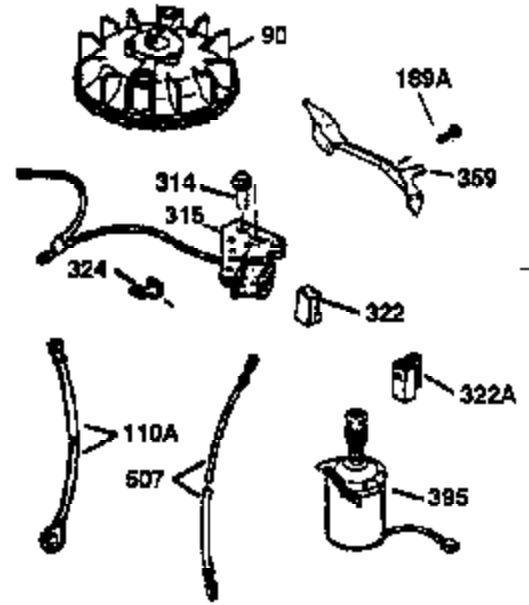

ILLUSTRATION SHOWS TYPICAL PARTS ONLY. ORDER BY PART NUMBER. PARTS NOT LISTED ARE SUPPLIED BY OEM.

VIEW 3 OF 3

Ref #	Part Number	Qty	Description
90	611112	1	Flywheel
243	650899	2	Screw, 10-32 x 2-3/32"
245	35500	1	Air Cleaner Filter
250	35503	1	Air Cleaner Cover
275	35603	1	Muffler
276	33753	1	Locking Plate
277	650795	2	Screw, 1/4-20 x 2-1/4"
416	391022	1	Spark Arrestor Screen (Optional)