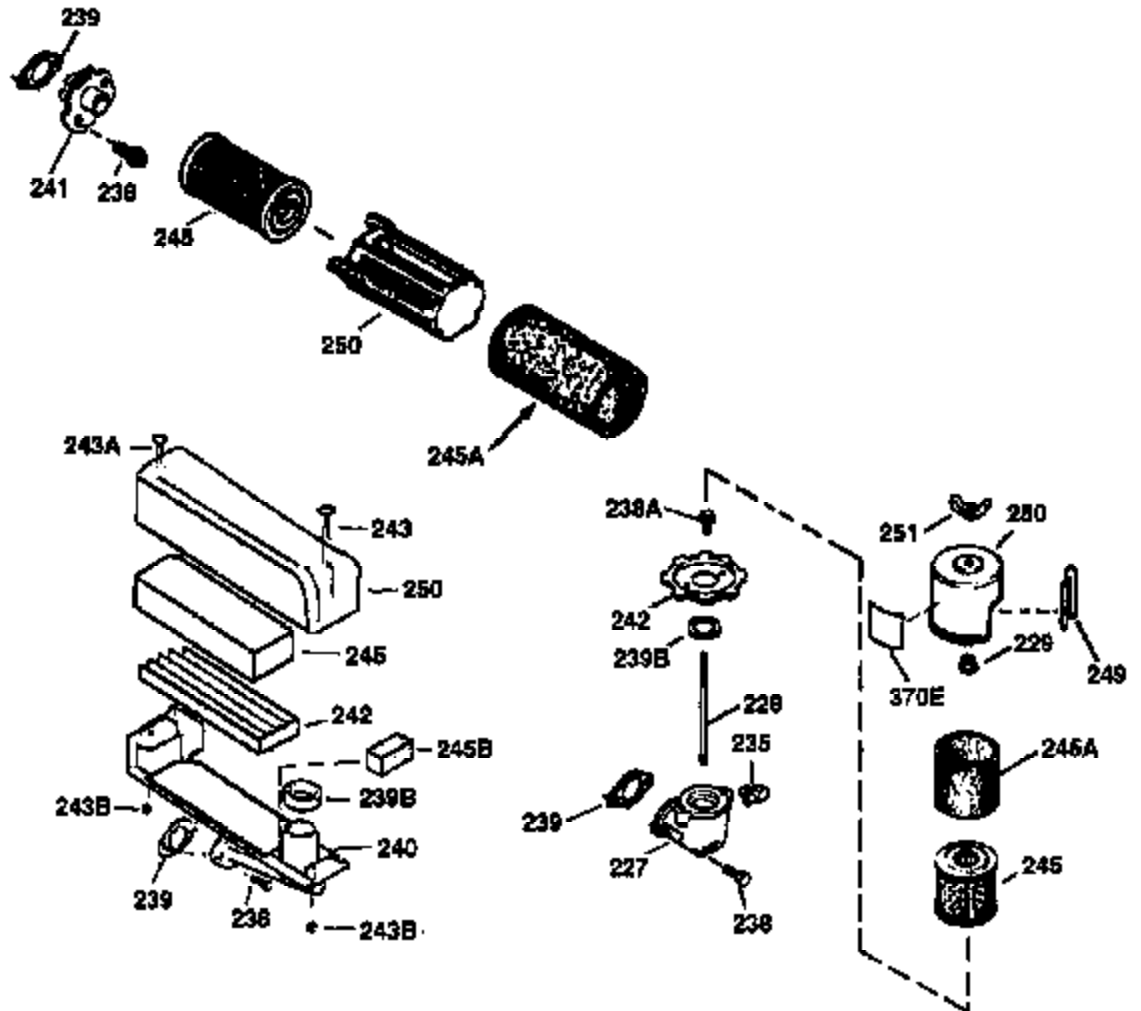

ILLUSTRATION SHOWS TYPICAL PARTS ONLY. ORDER BY PART NUMBER. PARTS NOT LISTED ARE SUPPLIED BY OEM.

VIEW 3 OF 3

Ref #	Part Number	Qty	Description
90	611112	1	Flywheel
243	650899	2	Screw, 10-32 x 2-3/32"
245	35500	1	Air Cleaner Filter
250	35503	1	Air Cleaner Cover
275	35603	1	Muffler
276	33753	1	Locking Plate
277	650795	2	Screw, 1/4-20 x 2-1/4"
416	391022	1	Spark Arrestor Screen (Optional)