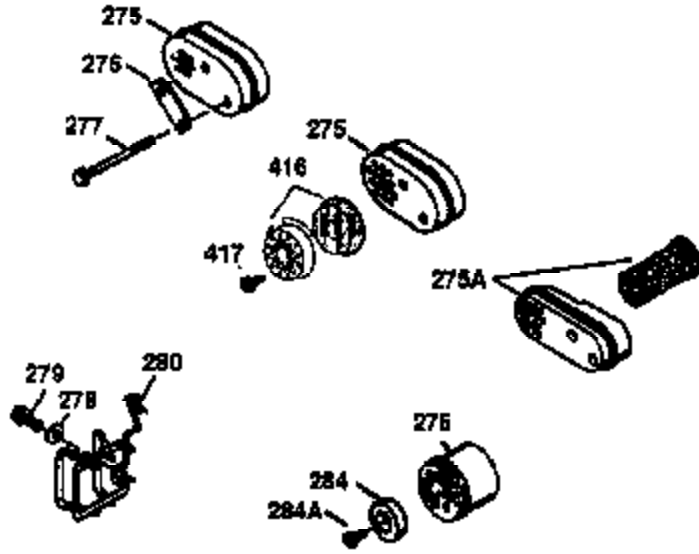

ILLUSTRATION SHOWS TYPICAL PARTS ONLY. ORDER BY PART NUMBER. PARTS NOT LISTED ARE SUPPLIED BY OEM.

VIEW 3 OF 3

Ref #	Part Number	Qty	Description
90	611112	1	Flywheel
243	650899	2	Screw, 10-32 x 2-3/32"
245	35500	1	Air Cleaner Filter
250	35503	1	Air Cleaner Cover
275	35603	1	Muffler
276	33753	1	Locking Plate
277	650795	2	Screw, 1/4-20 x 2-1/4"
416	391022	1	Spark Arrestor Screen (Optional)