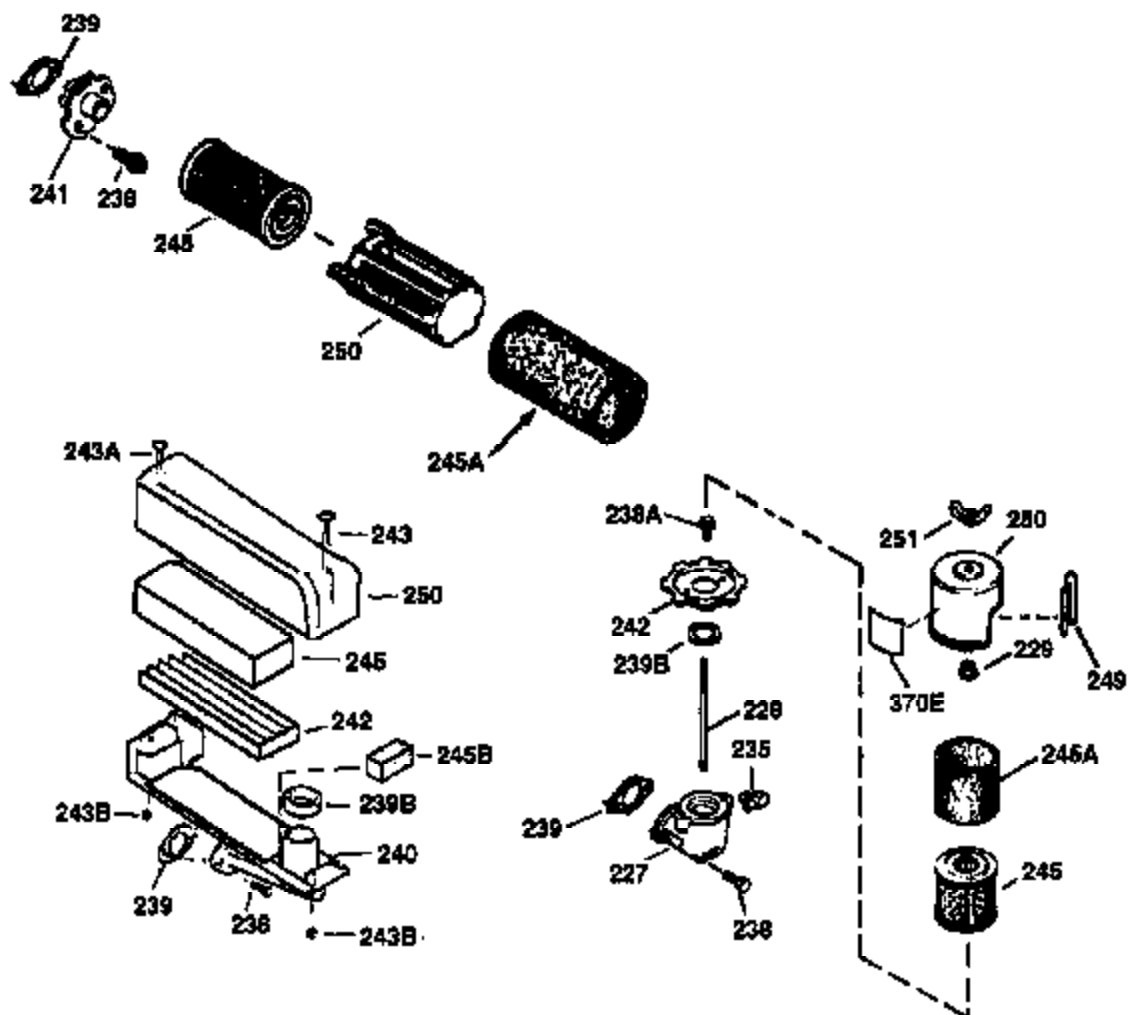

ILLUSTRATION SHOWS TYPICAL PARTS ONLY. ORDER BY PART NUMBER. PARTS NOT LISTED ARE SUPPLIED BY OEM.

VIEW 3 OF 3

Ref #	Part Number	Qty	Description
90	611109	1	Flywheel
243	650899	2	Screw, 10-32 x 2-3/32"
245	35500	1	Air Cleaner Filter
250	35503	1	Air Cleaner Cover
275	35603	1	Muffler
276	33753	1	Locking Plate
277	650795	2	Screw, 1/4-20 x 2-1/4"
416	391022	1	Spark Arrestor Screen (Optional)