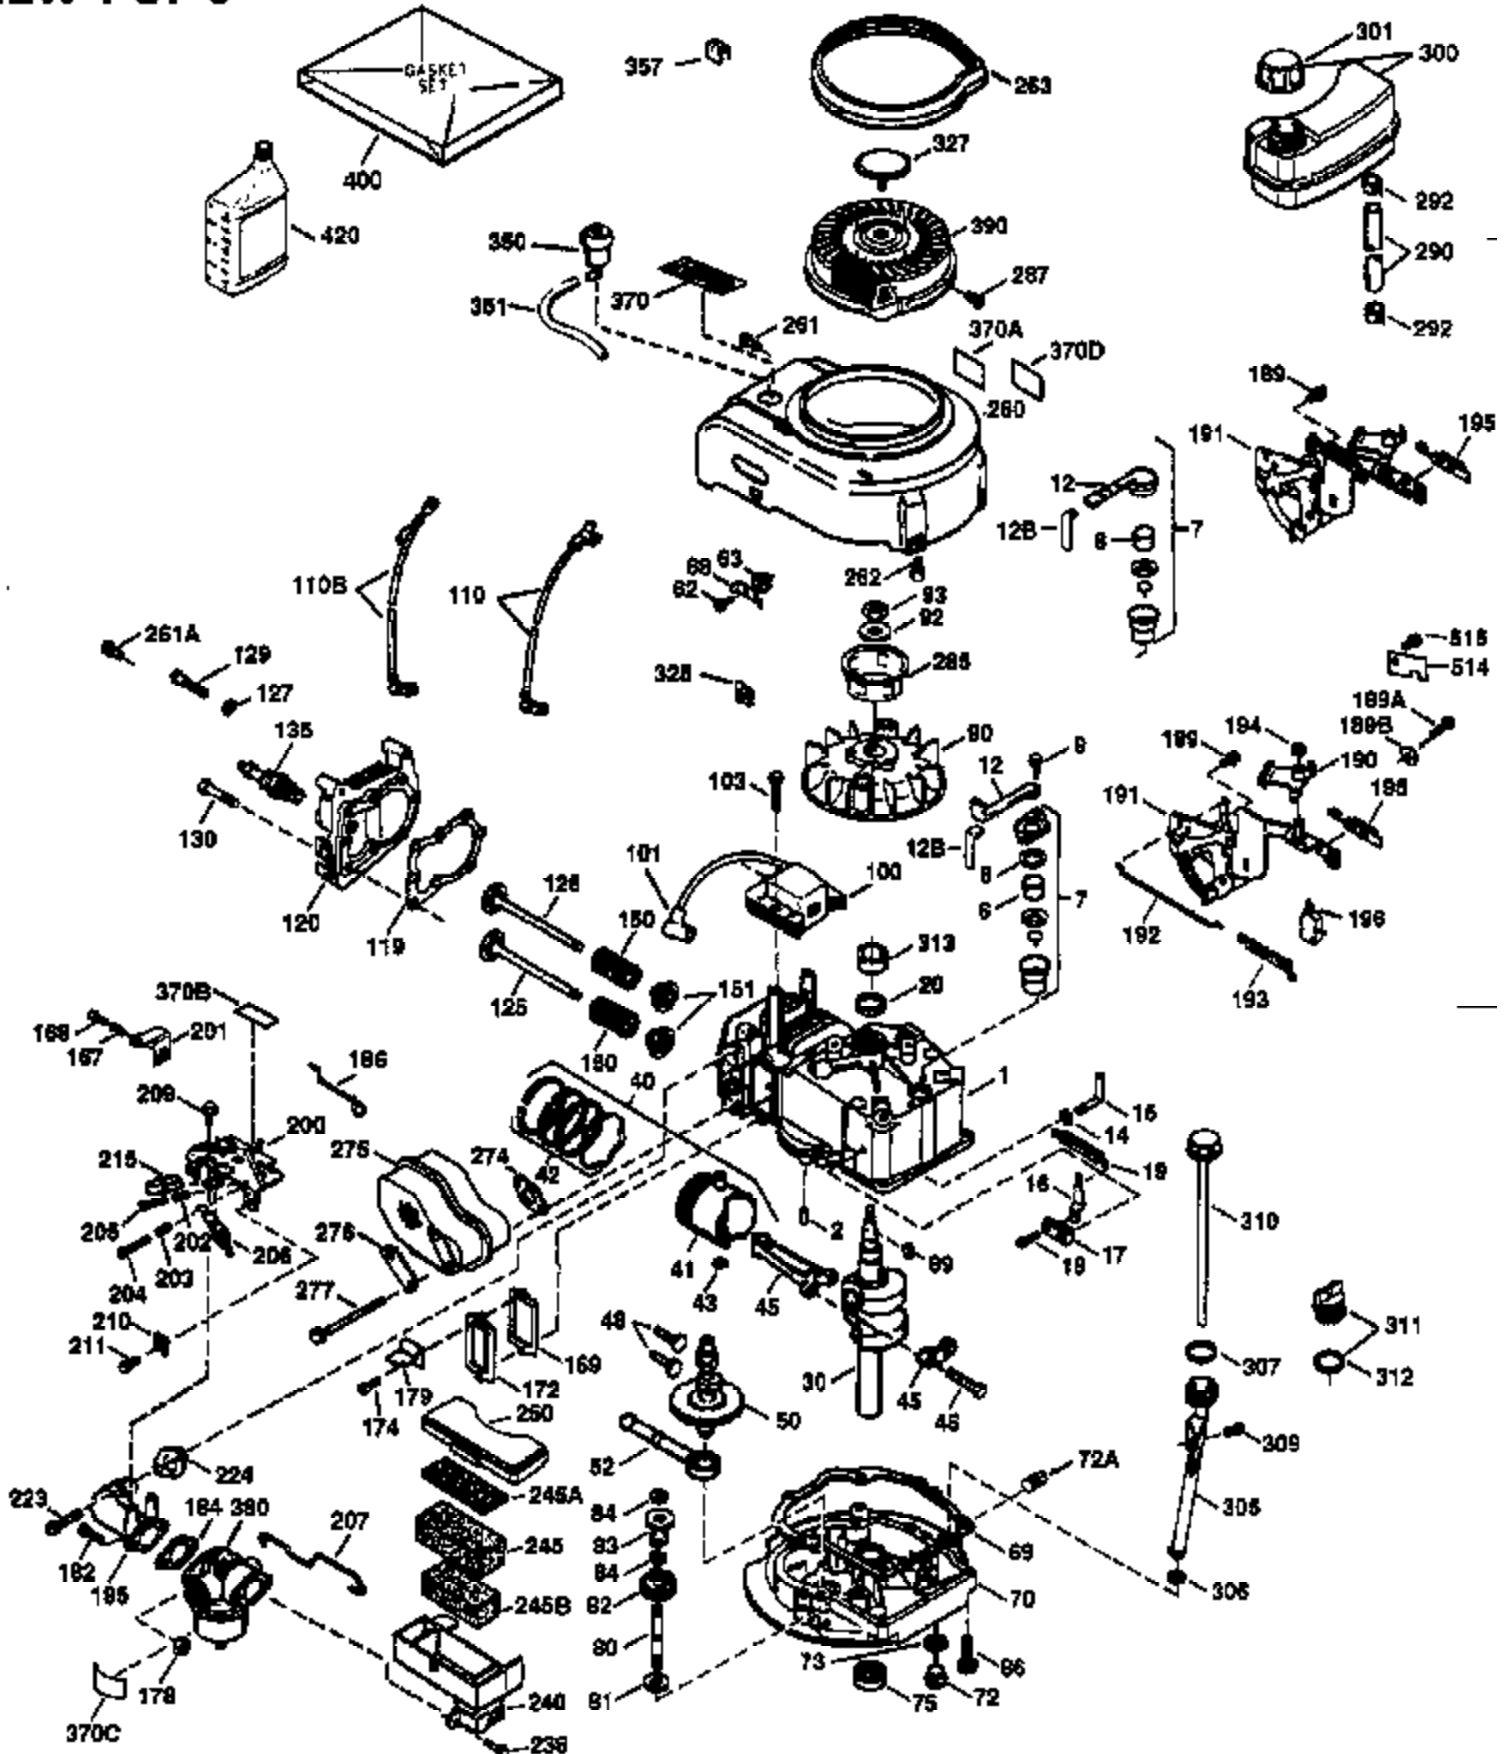

ILLUSTRATION SHOWS TYPICAL PARTS ONLY. ORDER BY PART NUMBER. PARTS NOT LISTED ARE SUPPLIED BY OEM.

VIEW 1 OF 3

Engine Parts List #1

Ref #	Part Number	Qty	Description
1	33968B	1	Cylinder (Incl. 2 & 20)
2	26727	2	Dowel Pin
6	33734	1	Breather Element
7	34214A	1	Breather Ass'y. (Incl. 6, 8, 9 & 12)
8	33735	1	* Breather Gasket
9	30200	2	Screw, 10-24 x 9/16"
12	35496	1	Breather Tube
14	28277	1	Washer
15	30589	1	Governor Rod (Incl. 14)
16	31383A	1	Governor Lever
17	31335	1	Governor Lever Clamp
18	650548	1	Screw, 8-32 x 5/16"
19	31361	1	Extension Spring
20	32600	1	Oil Seal
30	36215A	1	Crankshaft
40	34535	1	Piston, Pin & Ring Set (Std.)
40	34536	1	Piston, Pin & Ring Set (.010" OS)
40	34537	1	Piston, Pin & Ring Set (.020" OS)
41	33562B	1	Piston & Pin Ass'y. (Std.) (Incl. 43)
41	33563B	1	Piston & Pin Ass'y. (.010" OS) (Incl. 43)
41	33564B	1	Piston & Pin Ass'y. (.020" OS) (Incl. 43)
42	33567	1	Ring Set (Std.)
42	33568	1	Ring Set (.010" OS)
42	33569	1	Ring Set (.020" OS)
43	20381	2	Piston Pin Retaining Ring
45	30963B	1	Connecting Rod Ass'y. (Incl. 46)
46	32610A	2	Connecting Rod Bolt
48	27241	2	Valve Lifter
50	35992	1	Camshaft (MCR)
52	29914	1	Oil Pump Ass'y.
69	35261	1	* Mounting Flange Gasket
70	34311D	1	Mounting Flange (Incl. 72, 75 & 80)
72	36083	1	Oil Drain Plug
75	27897	1	Oil Seal
80	30574	1	Governor Shaft
81	30590A	1	Washer
82	30591	1	Governor Gear Ass'y. (Incl. 81)
83	30588A	1	Governor Spool
84	29193	2	Retaining Ring
86	650488	6	Screw, 1/4-20 x 1-1/4"
89	611004	1	Flywheel Key
90	611109	1	Flywheel
92	650815	1	Belleville Washer
93	650816	1	Flywheel Nut
100	34443A	1	Solid State Ignition
103	650814	2	Screw, Torx T-15, 10-24 x 1"
110	34961	1	Ground Wire
119	33554A	1	* Cylinder Head Gasket
120	34342	1	Cylinder Head
125	29313C	1	Exhaust Valve (Std.) (Incl. 151)
125	29315C	1	Exhaust Valve (1/32" OS) (Incl. 151)
126	29314B	1	Intake Valve (Std.) (Incl. 151)
126	29315C	1	Intake Valve (1/32" OS) (Incl. 151)
130	6021A	8	Screw, 5/16-18 x 1-1/2"
135	35395	1	Resistor Spark Plug (RJ19LM)
150	35991	2	Valve Spring
151	31673	2	Valve Spring Cap
169	27234A	1	* Valve Cover Gasket