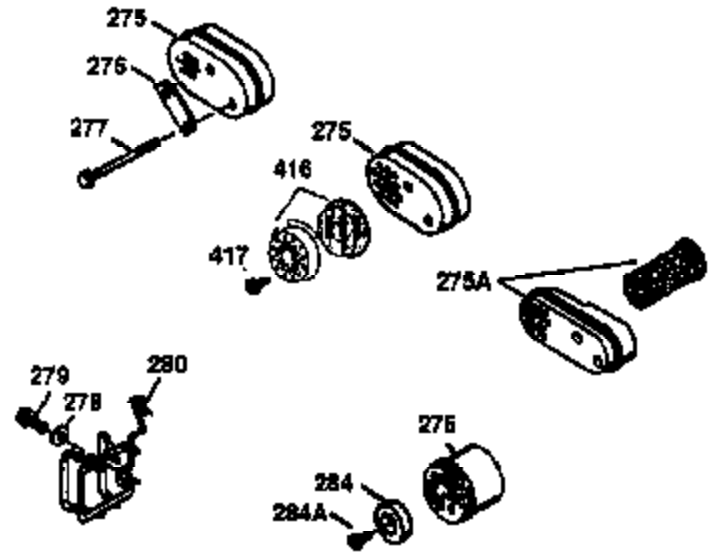

ILLUSTRATION SHOWS TYPICAL PARTS ONLY. ORDER BY PART NUMBER. PARTS NOT LISTED ARE SUPPLIED BY OEM.

VIEW 3 OF 3

Ref #	Part Number	Qty	Description
90	611109	1	Flywheel
243	650899	2	Screw, 10-32 x 2-3/32"
245	35500	1	Air Cleaner Filter
250	35503	1	Air Cleaner Cover
275	35603	1	Muffler
276	33753	1	Locking Plate
277	650795	2	Screw, 1/4-20 x 2-1/4"
416	391022	1	Spark Arrestor Screen (Optional)