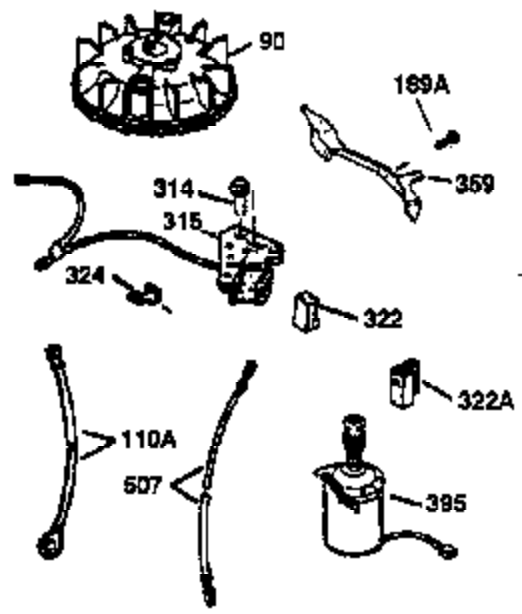

ILLUSTRATION SHOWS TYPICAL PARTS ONLY. ORDER BY PART NUMBER. PARTS NOT LISTED ARE SUPPLIED BY OEM.

VIEW 3 OF 3

Ref #	Part Number	Qty	Description
90	611109	1	Flywheel
243	650899	2	Screw, 10-32 x 2-3/32"
245	35500	1	Air Cleaner Filter
250	35503	1	Air Cleaner Cover
275	35603	1	Muffler
276	33753	1	Locking Plate
277	650795	2	Screw, 1/4-20 x 2-1/4"
416	391022	1	Spark Arrestor Screen (Optional)