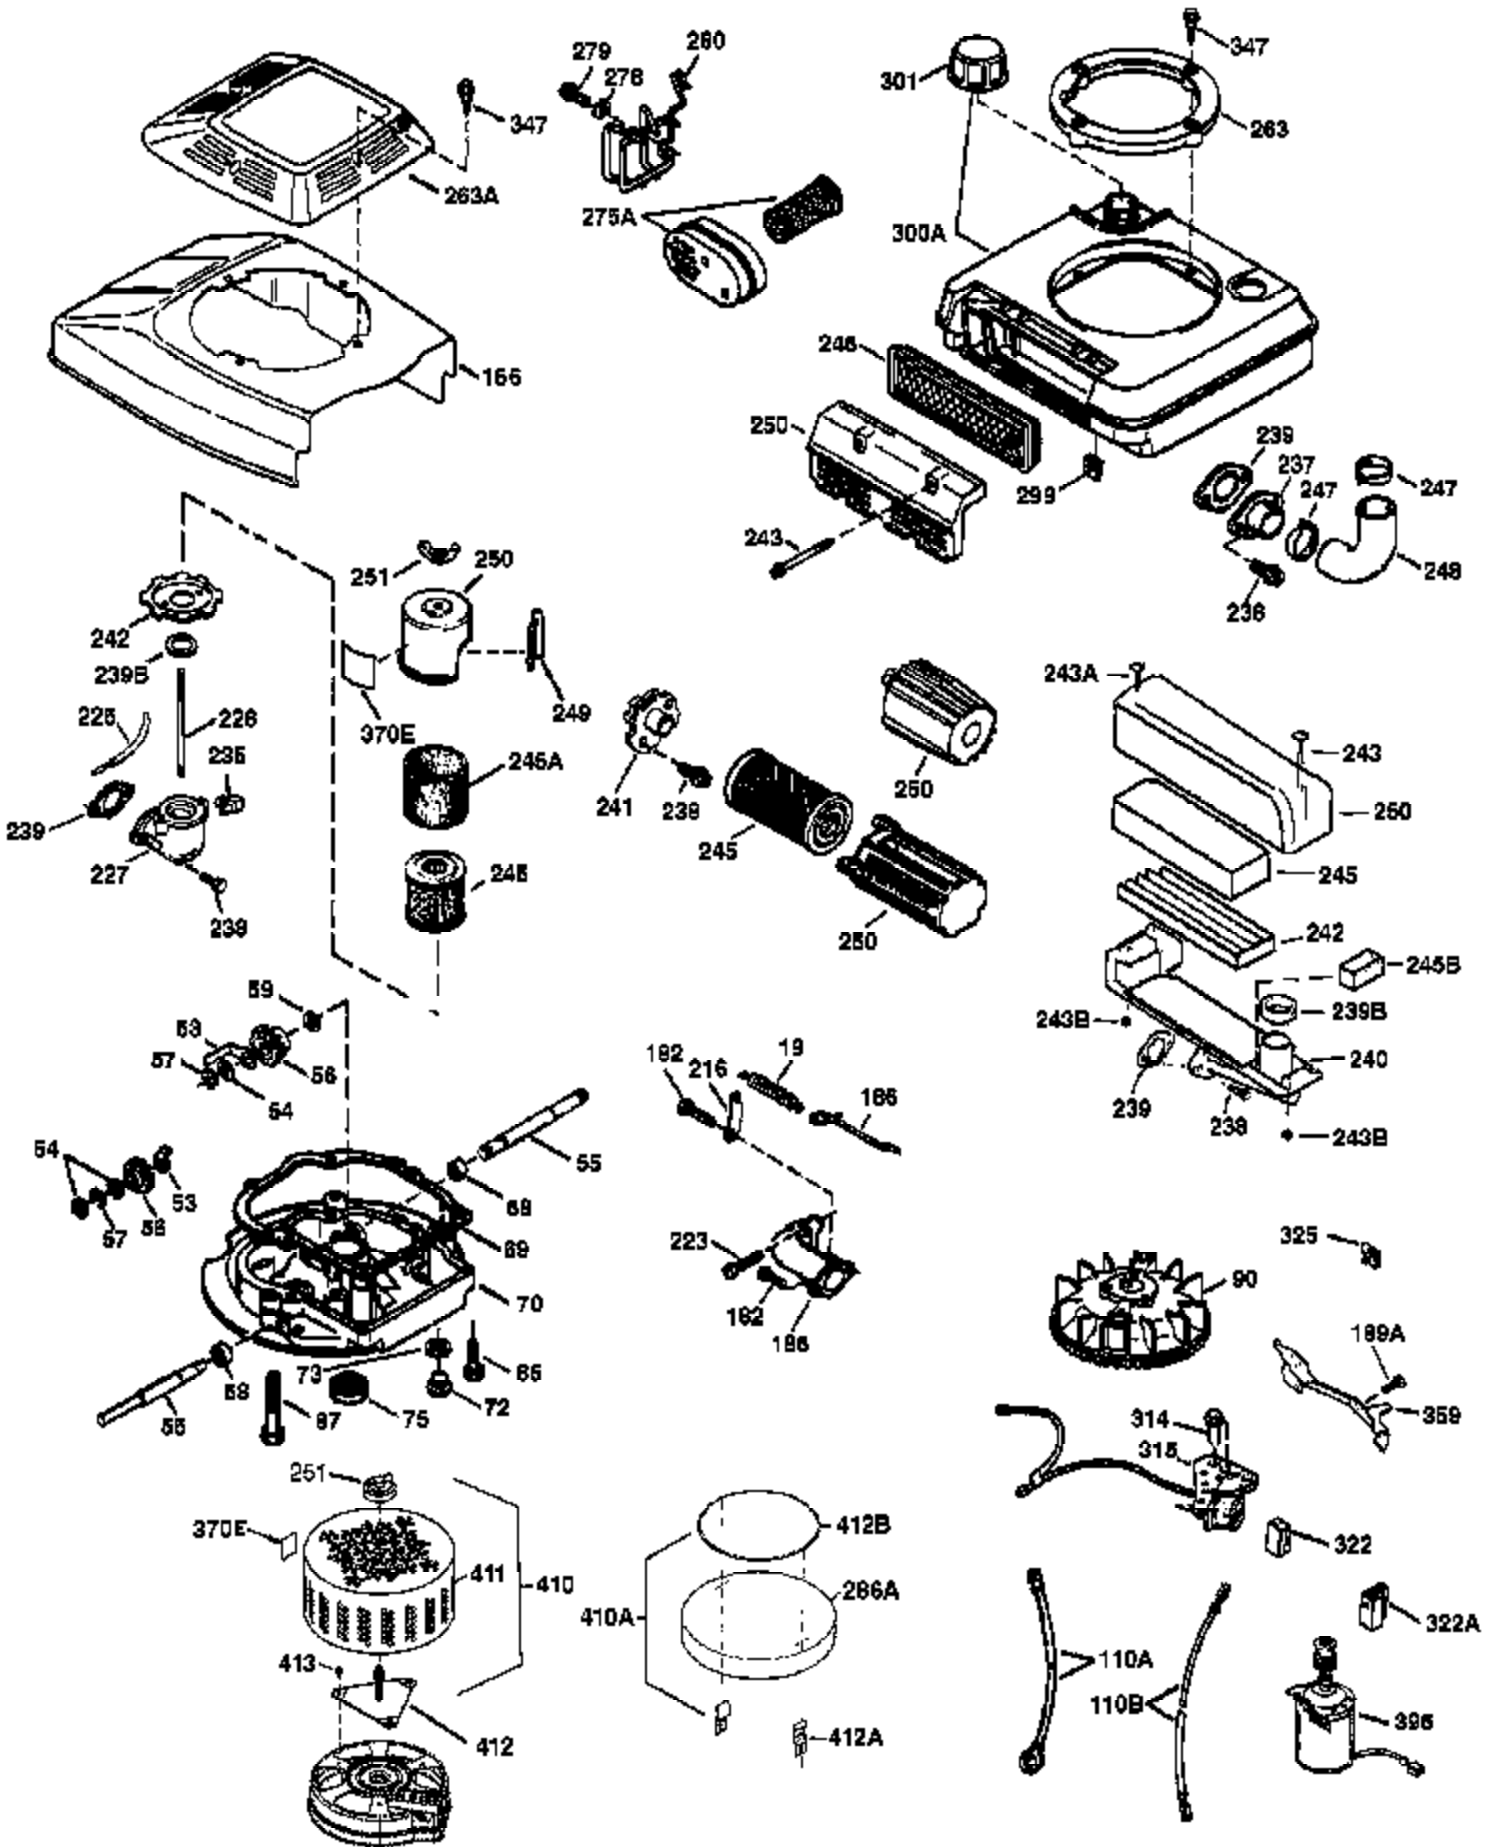

Ref #	Part Number	Qty	Description
178	29752	2	Nut & Lock Washer, 1/4-28
179	30593	1	Retainer Clip
182	6201	2	Screw, 1/4-28 x 7/8"
184	26756	1	* Carburetor To Intake Pipe Gasket
185	36544	1	Intake Pipe
186	34337	1	Governor Link
189A	650926	1	Screw, 8-32 x 21/64"
189	650356	1	Screw, Torx T-30, 1/4-20 x 3/8"
200	33131A	1	Control Bracket (Incl. 202 thru 206)
202	36482	1	Compression Spring
203	31342	1	Compression Spring
204	651029	1	Screw, Torx T-10, 5-40 x 7/16"
205	651019	1	Screw, Torx T-10, 6-32 x 41/64"
206	610973	1	Terminal
207	34336	1	Throttle Link
209	30200	2	Screw, 10-24 x 9/16"
210	27793	1	Conduit Clip
211	28942	1	Screw, 10-32 x 3/8"
223	650451	2	Screw, 1/4-20 x 1"
224	34690A	1	* Intake Pipe Gasket
238	650806	2	Screw, 10-32 x 5/8"
240	37115	1	Air Cleaner Body (Incl. 239)
245A	37117	1	Air Cleaner Filter
250	37118	1	Air Cleaner Cover
260	37156	1	Blower Housing
261	30200	2	Screw, 10-24 x 9/16"
262	650831	2	Screw, 1/4-20 x 1/2"
275	36473	1	Muffler (Incl. 277)
277	650988	2	Screw, 1/4-20 x 2-5/16"
281	37211	1	Starter Bubble Cover
282	650926	1	Screw, 8-32 x 21/64"
285	35000A	1	Starter Cup
287	650926	2	Screw, 8-32 x 21/64"
290	34357	1	Fuel Line
292	26460	2	Fuel Line Clamp
300	35586	1	Fuel Tank (Incl. 292 & 301)
301	36246	1	Fuel Cap
305	35577	1	Oil Fill Tube
306	36996	1	* "O"-Ring
307	35499	1	"O"-Ring
309	650562	1	Screw, 10-32 x 1/2"
310	35578	1	Dipstick
313	34080	1	Spacer
370C	37199	1	Primer Decal
370A	36261	1	Lubrication Decal
370K	36695	1	Starter Decal
380	632769	1	Carburetor (Incl. 184)
390	590737	1	Rewind Starter (NOTE: This engine could have been built with 590694 starter).
400	36481B	1	* Gasket Set (Incl. items marked PK in notes) Incl. part #'s 26756 (1), 27234A (1), 33735 (1), 34338 (1), 34690A (1), 36477 (1), 36832 (1), 36996 (1), 37130 (1)
416	36085	1	Spark Arrestor Kit (Incl. 417)(Optional)
417	650821	1	Screw, 10-32 x 1/2" (Optional)
420	730225	1	SAE 30 4-Cycle Engine Oil (1 Quart)