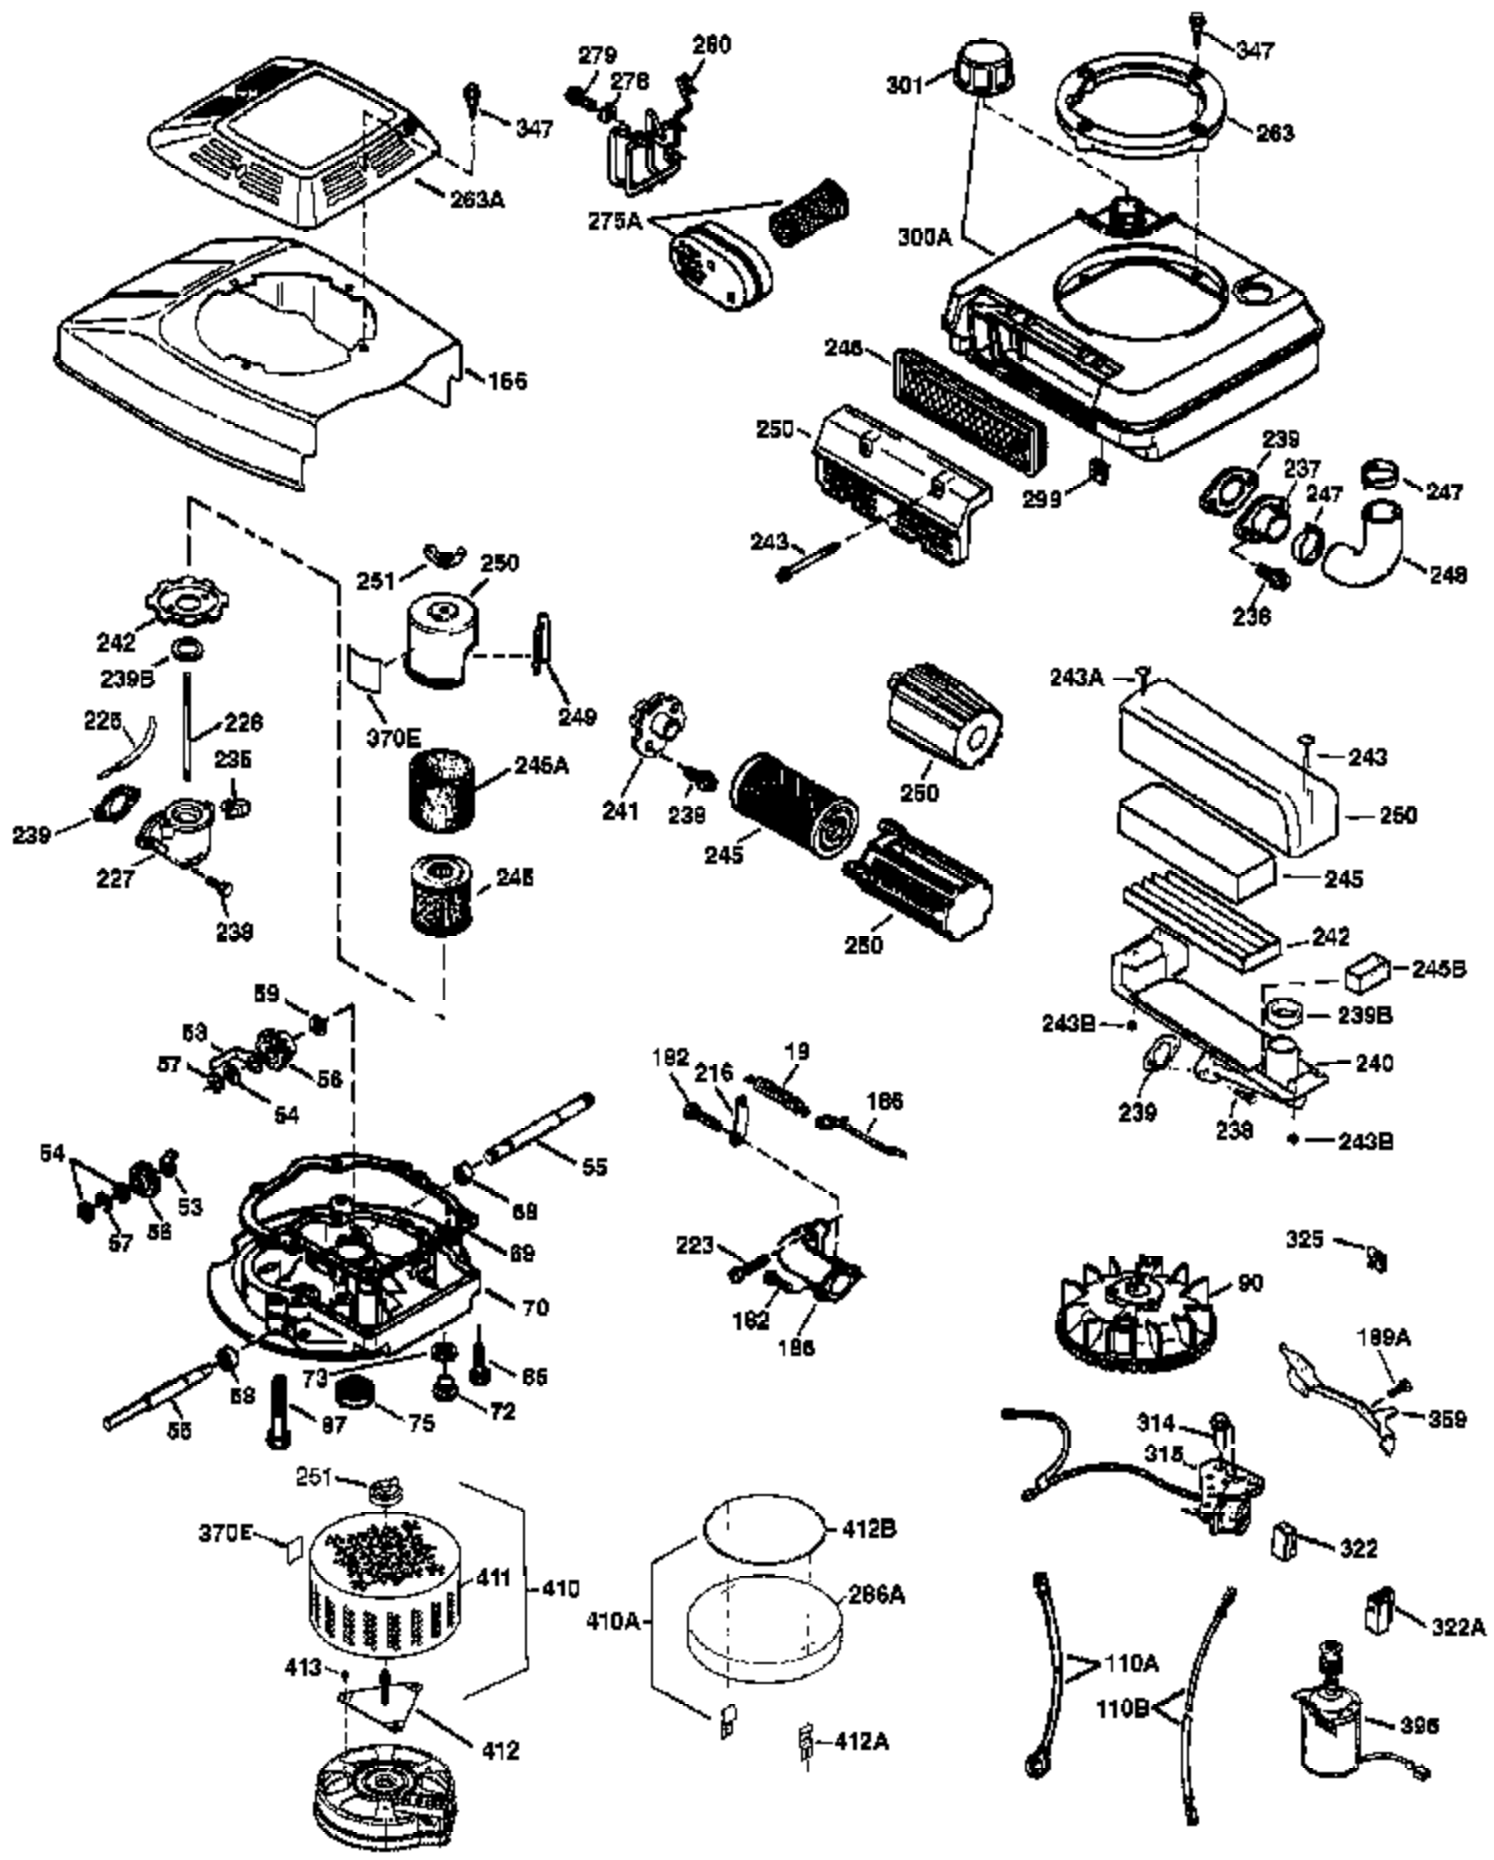

Ref #	Part Number	Qty	Description
178	29752	2	Nut & Lock Washer, 1/4-28
182	6201	2	Screw, 1/4-28 x 7/8"
184	26756	1	* Carburetor To Intake Pipe Gasket
185	36544	1	Intake Pipe
186	36255	1	Governor Link
189	650839	2	Screw, 1/4-20 x 3/8"
191	36559A	1	S.E. Brake Bracket (Incl. 195)
195	610973	1	Terminal
200	37134	1	Control Bracket (Incl. 206)
206	610973	1	Terminal
207	36200	1	Throttle Link
209	30200	2	Screw, 10-24 x 9/16"
223	650451	2	Screw, 1/4-20 x 1"
224	34690A	1	* Intake Pipe Gasket
238	650806	2	Screw, 10-32 x 5/8"
240	37115	1	Air Cleaner Body
245A	37117	1	Air Cleaner Filter
250	37118	1	Air Cleaner Cover
260	37139	1	Blower Housing
261	30200	2	Screw, 10-24 x 9/16"
262	650831	2	Screw, 1/4-20 x 1/2"
263	36214	1	Trim Ring
275	36491	1	Muffler (Incl. 277)
277	650988	2	Screw, 1/4-20 x 2-5/16"
284	36663	1	Muffler Deflector (Incl. 284A)(Option al)
284A	650821		Screw, 10-32 x 1/2" (Optional)
285	35000A	1	Starter Cup
287	650926	2	Screw, 8-32 x 21/64"
290	34357	1	Fuel Line
292	26460	2	Fuel Line Clamp
300	35586	1	Fuel Tank (Incl. 292 & 301)
301	36246	1	Fuel Cap
305	35577	1	Oil Fill Tube
306	36996	1	* "O" Ring
307	35499	1	"O" Ring
309	650562	1	Screw, 10-32 x 1/2"
310	35578	1	Dipstick
313	34080	1	Spacer
370A	36261	1	Lubrication Decal
370C	37199	1	Primer Decal
370D	36534	1	Caution Decal
370K	36695	1	Starter Decal
380	632733	1	Carburetor (Incl. 184)
390	590737	1	Rewind Starter (NOTE: This engine could hav e been built with 590694 starter).
400	36481B	1	* Gasket Set (Incl. items marked PK i n notes) Incl. part #'s: 26756 (1), 27234A (1), 33735 (1), 36832 (1), 34338 (1), 34690A (1), 36477 (1), 36996 (1), 37130 (1)
416	36085	1	Spark Arrestor Kit (Incl. 417)(Option al)
417	650821	1	Screw, 10-32 x 1/2" (Optional)
420	730225	1	SAE 30 4-Cycle Engine Oil (Quart)