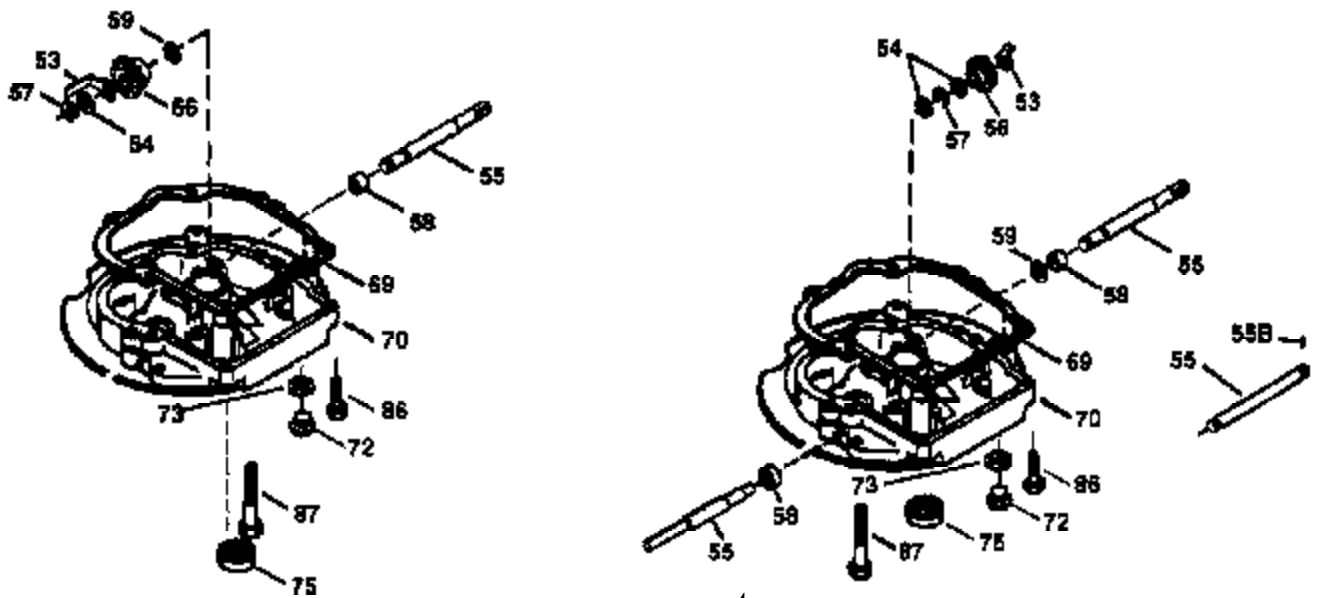

ILLUSTRATION SHOWS TYPICAL PARTS ONLY. ORDER BY PART NUMBER. PARTS NOT LISTED ARE SUPPLIED BY OEM.

VIEW 2 OF 3

Ref #	Part Number	Qty	Description
12A	36558	1	Breather Cover & Tube (Incl. 12B)
19	35998	1	Extension Spring
69	35261	1	* Mounting Flange Gasket
70	34311D	1	Mounting Flange (Incl. 72 thru 83)
72	36083	1	Oil Drain Plug
75	27897	1	Oil Seal
86	650488	6	Screw, 1/4-20 x 1-1/4"
182	6201	2	Screw, 1/4-28 x 7/8"
185	36544	1	Intake Pipe
186	36255	1	Governor Link
223	650451	2	Screw, 1/4-20 x 1"
238	650932	2	Screw, 10-32 x 49/64"
239	34338	1	* Air Cleaner Gasket
245	35066	1	Air Cleaner Filter
250	35986	1	Air Cleaner Cover
263	36214	1	Trim Ring
287	650926	2	Screw, 8-32 x 21/64"
300	35586	1	Fuel Tank (Incl. 292 & 301)
301	36246	1	Fuel Cap
370K	36695	1	Starter Decal
390	590694	1	Rewind Starter (NOTE: This engine could have been built with 590737 starter. Refer to the design of the rope pulley strength ribs for part identification. Individual starter parts do not interchange. Refer to service bulletin 116).