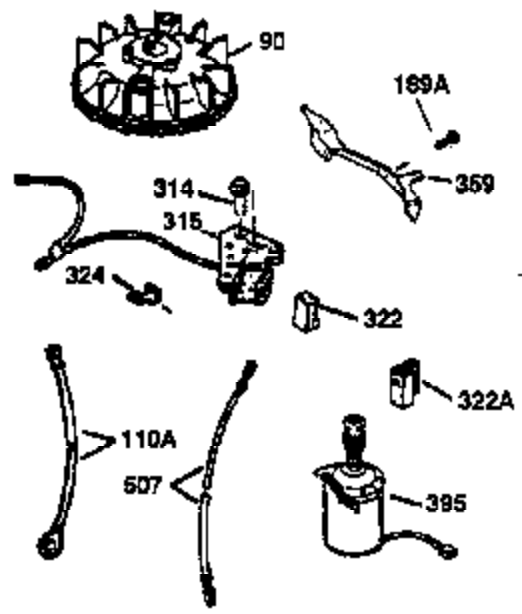

ILLUSTRATION SHOWS TYPICAL PARTS ONLY. ORDER BY PART NUMBER. PARTS NOT LISTED ARE SUPPLIED BY OEM.

VIEW 3 OF 3

Ref #	Part Number	Qty	Description
12A	36558	1	Breather Cover & Tube (Incl. 12B)
90	611112	1	Flywheel
238	650932	2	Screw, 10-32 x 49/64"
239	34338	1	* Air Cleaner Gasket
241	35797	1	Air Cleaner Collar
245	35066	1	Air Cleaner Filter
250	35986	1	Air Cleaner Cover
275	36491	1	Muffler (Incl. 277)
275A	36664	1	Spark Arrestor Muffler (Optional) (Incl. 284,284A,416,417)
277	650988	2	Screw, 1/4-20 x 2-5/16"
284	36663	1	Muffler Deflector (Incl. 284A)(Optional)
284A	650760	1	Screw, 8-32 x 3/8" (Optional)
370K	36695	1	Starter Decal
416	36085	1	Spark Arrestor Kit (Incl. 417)(Optional)
417	650760	1	Screw, 8-32 x 3/8" (Optional)