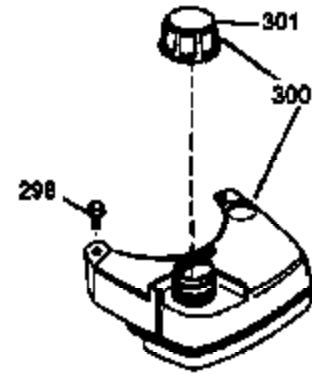

ILLUSTRATION SHOWS TYPICAL PARTS ONLY. ORDER BY PART NUMBER. PARTS NOT LISTED ARE SUPPLIED BY OEM.

VIEW 2 OF 3

Ref #	Part Number	Qty	Description
12A	36558	1	Breather Cover & Tube (Incl. 12B)
19	35998	1	Extension Spring
69	35261	1	* Mounting Flange Gasket
70	34311D	1	Mounting Flange (Incl. 72 thru 83)
72	36083	1	Oil Drain Plug
75	27897	1	Oil Seal
86	650488	6	Screw, 1/4-20 x 1-1/4"
182	6201	2	Screw, 1/4-28 x 7/8"
185	36544	1	Intake Pipe
186	36255	1	Governor Link
223	650451	2	Screw, 1/4-20 x 1"
238	650932	2	Screw, 10-32 x 49/64"
239	34338	1	* Air Cleaner Gasket
245	35066	1	Air Cleaner Filter
250	35986	1	Air Cleaner Cover
263	36214	1	Trim Ring
287	650926	2	Screw, 8-32 x 21/64"
300	35586	1	Fuel Tank (Incl. 292 & 301)
301	36246	1	Fuel Cap
370K	36695	1	Starter Decal
390	590694	1	Rewind Starter (NOTE: This engine could have been built with 590737 starter. Refer to the design of the rope pulley strength ribs for part identification. Individual starter parts do not interchange. Refer to service bulletin 116).