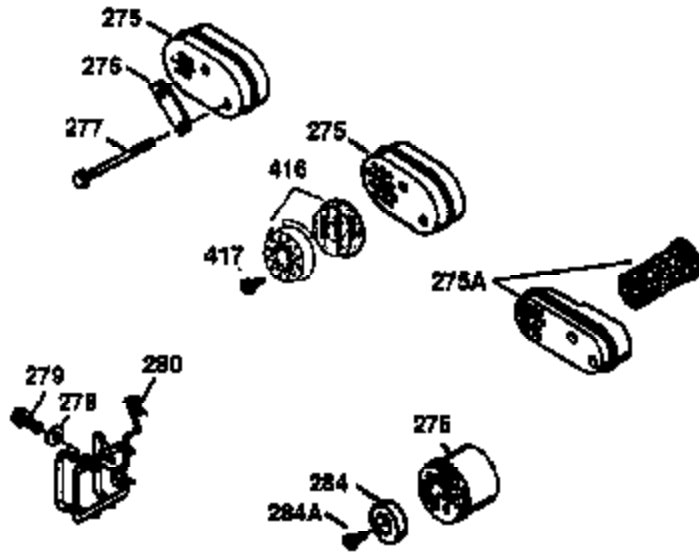

ILLUSTRATION SHOWS TYPICAL PARTS ONLY. ORDER BY PART NUMBER. PARTS NOT LISTED ARE SUPPLIED BY OEM.

VIEW 3 OF 3

Ref #	Part Number	Qty	Description
12A	36558	1	Breather Cover & Tube (Incl. 12B)
90	611112	1	Flywheel
238	650932	2	Screw, 10-32 x 49/64"
239	34338	1	* Air Cleaner Gasket
241	35797	1	Air Cleaner Collar
245	35066	1	Air Cleaner Filter
250	35986	1	Air Cleaner Cover
275	36491	1	Muffler (Incl. 277)
275A	36664	1	Spark Arrestor Muffler (Optional) (Incl. 284,284A,416,417)
277	650988	2	Screw, 1/4-20 x 2-5/16"
284	36663	1	Muffler Deflector (Incl. 284A)(Optional)
284A	650760	1	Screw, 8-32 x 3/8" (Optional)
370K	36695	1	Starter Decal
416	36085	1	Spark Arrestor Kit (Incl. 417)(Optional)
417	650760	1	Screw, 8-32 x 3/8" (Optional)