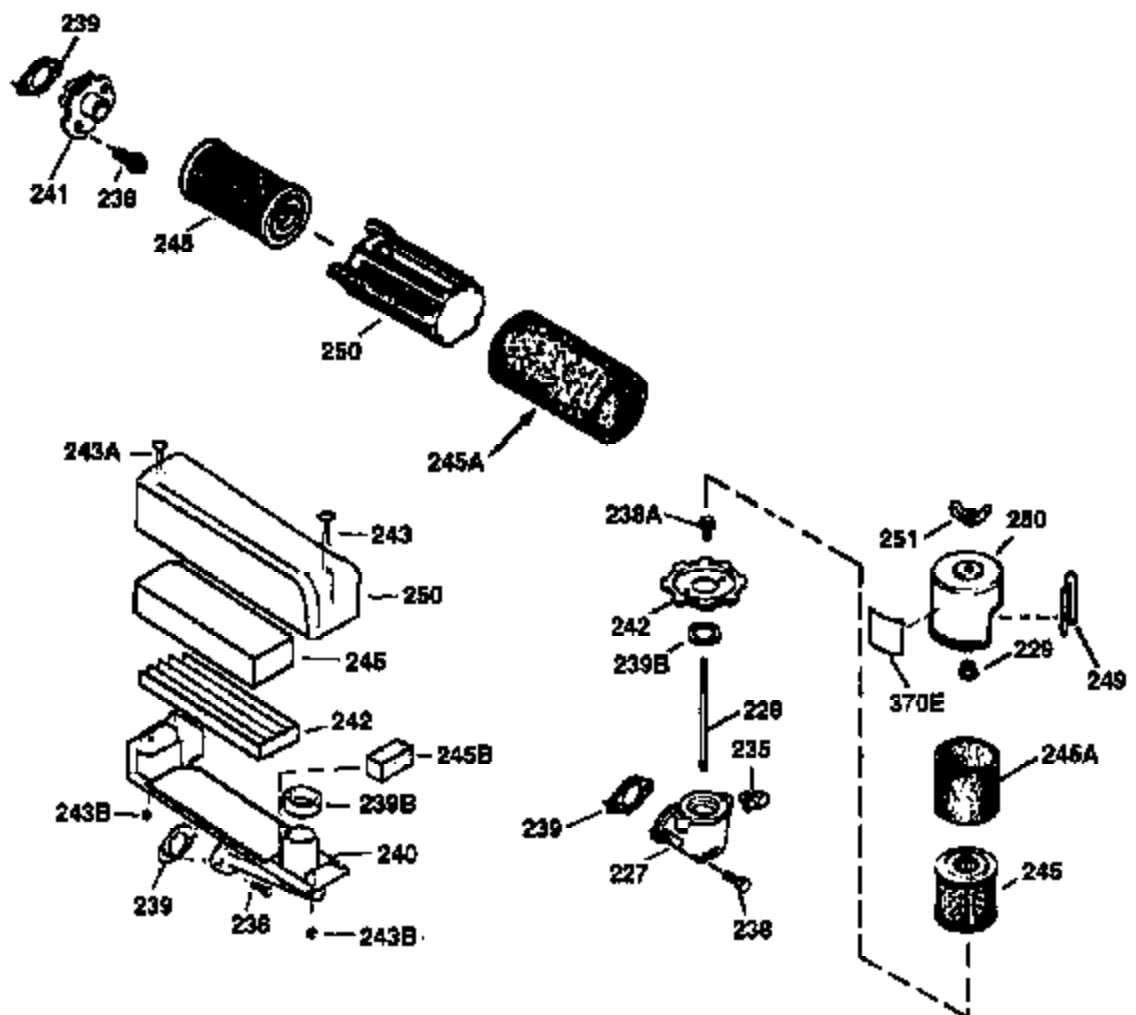

ILLUSTRATION SHOWS TYPICAL PARTS ONLY. ORDER BY PART NUMBER. PARTS NOT LISTED ARE SUPPLIED BY OEM.

VIEW 3 OF 3

Ref #	Part Number	Qty	Description
12A	36558	1	Breather Cover & Tube (Incl. 12B)
90	611112	1	Flywheel
238	650932	2	Screw, 10-32 x 49/64"
239	34338	1	* Air Cleaner Gasket
241	35797	1	Air Cleaner Collar
245	35066	1	Air Cleaner Filter
250	35986	1	Air Cleaner Cover
275	36491	1	Muffler (Incl. 277)
275A	36664	1	Spark Arrestor Muffler (Optional) (Incl. 284,284A,416,417)
277	650988	2	Screw, 1/4-20 x 2-5/16"
284	36663	1	Muffler Deflector (Incl. 284A)(Optional)
284A	650760	1	Screw, 8-32 x 3/8" (Optional)
370K	36695	1	Starter Decal
416	36085	1	Spark Arrestor Kit (Incl. 417)(Optional)
417	650760	1	Screw, 8-32 x 3/8" (Optional)