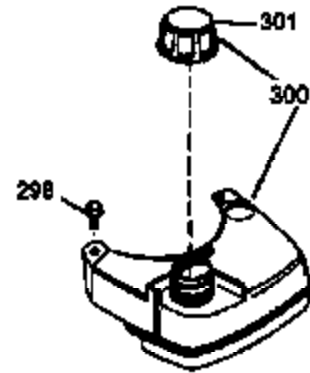

ILLUSTRATION SHOWS TYPICAL PARTS ONLY. ORDER BY PART NUMBER. PARTS NOT LISTED ARE SUPPLIED BY OEM.

VIEW 2 OF 3

Ref #	Part Number	Qty	Description
12A	36558	1	Breather Cover & Tube (Incl. 12B)
19	35998	1	Extension Spring
69	35261	1	* Mounting Flange Gasket
70	34311D	1	Mounting Flange (Incl. 72 thru 83)
72	36083	1	Oil Drain Plug
75	27897	1	Oil Seal
86	650488	6	Screw, 1/4-20 x 1-1/4"
182	6201	2	Screw, 1/4-28 x 7/8"
185	36544	1	Intake Pipe
186	36255	1	Governor Link
223	650451	2	Screw, 1/4-20 x 1"
238	650932	2	Screw, 10-32 x 49/64"
239	34338	1	* Air Cleaner Gasket
245	35066	1	Air Cleaner Filter
250	35986	1	Air Cleaner Cover
263	36214	1	Trim Ring
287	650926	2	Screw, 8-32 x 21/64"
300	35586	1	Fuel Tank (Incl. 292 & 301)
301	36246	1	Fuel Cap
370K	36695	1	Starter Decal
390	590694	1	Rewind Starter (NOTE: This engine could have been built with 590737 starter. Refer to the design of the rope pulley strength ribs for part identification. Individual starter parts do not interchange. Refer to service bulletin 116).