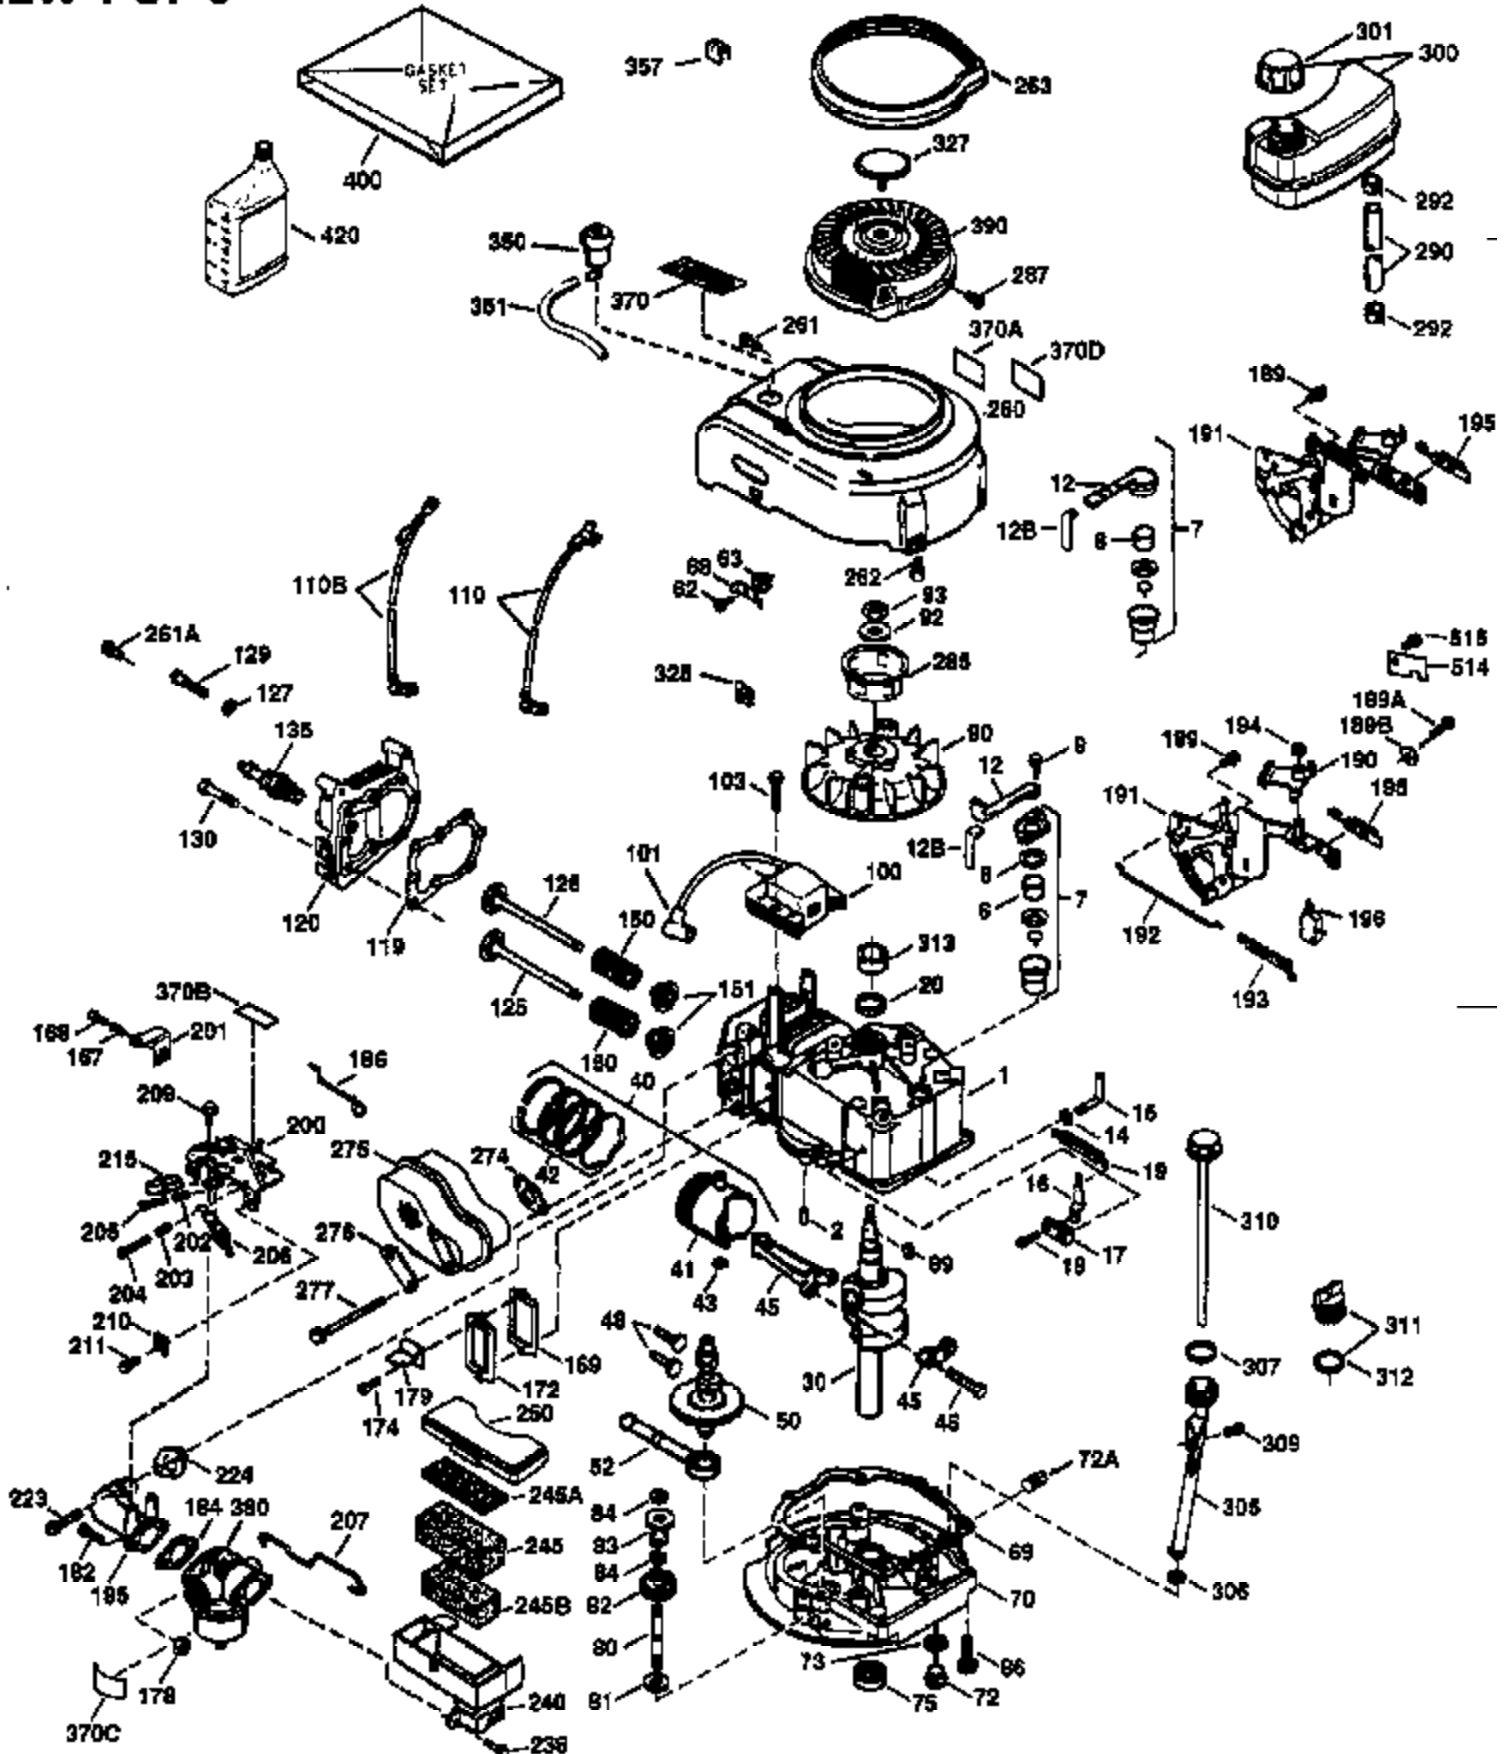

## Engine Parts List #1

Ref #	Part Number	Qty	Description
1	36478A	1	Cylinder (Incl. 2,7,20 & 125)
2	26727	2	Dowel Pin
6	33734	1	Breather Element
7	36557	1	Breather Ass'y. (Incl. 6 & 12A)
12A	36558	1	Breather Cover & Tube (Incl. 12B)
12B	34695	1	Breather Tube Elbow
14	28277	1	Washer
15	30589	1	Governor Rod (Incl. 14)
16	34839A	1	Governor Lever
17	31335	1	Governor Lever Clamp
18	651018	1	Screw, Torx T-15, 8-32 x 19/64"
19	35998	1	Extension Spring
20	32600	1	Oil Seal
30	36215A	1	Crankshaft
40	36073	1	Piston, Pin & Ring Set (Std.)
40	36074	1	Piston, Pin & Ring Set (.010" OS)
40	36075	1	Piston, Pin & Ring Set (.020" OS)
41	36070	1	Piston & Pin Ass'y. (Std.) (Incl. 43)
41	36071	1	Piston & Pin Ass'y. (.010" OS) (Incl. 43)
41	36072	1	Piston & Pin Ass'y. (.020" OS) (Incl. 43)
42	36076	1	Ring Set (Std.)
42	36077	1	Ring Set (.010" OS)
42	36078	1	Ring Set (.020" OS)
43	20381	2	Piston Pin Retaining Ring
45	30963B	1	Connecting Rod Ass'y. (Incl. 46)
46	32610A	2	Connecting Rod Bolt
48	27241	2	Valve Lifter
50	36726	1	Camshaft (RCR)
52	29914	1	Oil Pump Ass'y.
69	35261	1	* Mounting Flange Gasket
70	34311D	1	Mounting Flange (Incl. 72 thru 83)
72	36083	1	Oil Drain Plug
75	27897	1	Oil Seal
80	30574A	1	Governor Shaft
81	30590A	1	Washer
82	30591	1	Governor Gear Ass'y.(Incl. 81)
83	30588A	1	Governor Spool
86	650488	6	Screw, 1/4-20 x 1-1/4"
89	611004	1	Flywheel Key
90	611112	1	Flywheel
92	650815	1	Belleville Washer
93	650816	1	Flywheel Nut
100	34443A	1	Solid State Ignition
101	610118	1	Spark Plug Cover
103	651007	2	Screw, Torx T-15, 10-24 x 15/16"
110	34961	1	Ground Wire
119	36477	1	* Cylinder Head Gasket
120	36476	1	Cylinder Head
125	36471	1	Exhaust Valve (Std.) (Incl. 151)
125	36472	1	Exhaust Valve (1/32" OS) (Incl. 151)
126	29314B	1	Intake Valve (Std.) (Incl. 151)
126	29315C	1	Intake Valve (1/32" OS) (Incl. 151)
130	6021A	8	Screw, 5/16-18 x 1-1/2"
135	35395	1	Resistor Spark Plug (RJ19LM)
150	35991	2	Valve Spring
151	31673	2	Valve Spring Cap
169	27234A	1	* Valve Cover Gasket
172	32755	1	Valve Cover