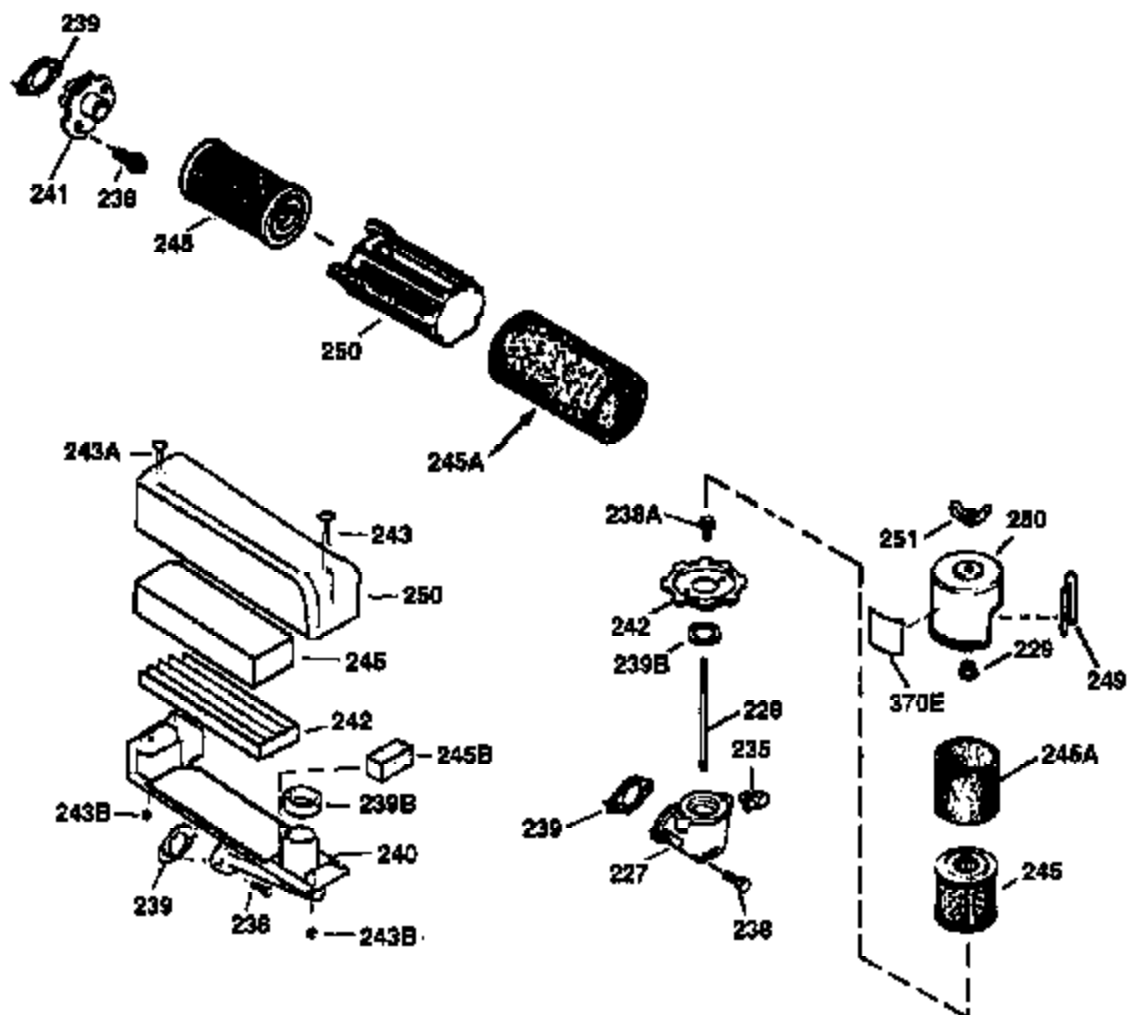

ILLUSTRATION SHOWS TYPICAL PARTS ONLY. ORDER BY PART NUMBER. PARTS NOT LISTED ARE SUPPLIED BY OEM.

VIEW 3 OF 3

Ref #	Part Number	Qty	Description
12A	36558	1	Breather Cover & Tube (Incl. 12B)
90	611112	1	Flywheel
238	650932	2	Screw, 10-32 x 49/64"
239	34338	1	* Air Cleaner Gasket
241	35797	1	Air Cleaner Collar
245	35066	1	Air Cleaner Filter
250	35986	1	Air Cleaner Cover
275	36491	1	Muffler (Incl. 277)
275A	36664	1	Spark Arrestor Muffler (Optional) (Incl. 284,284A,416,417)
277	650988	2	Screw, 1/4-20 x 2-5/16"
284	36663	1	Muffler Deflector (Incl. 284A)(Optional)
284A	650760		Screw, 8-32 x 3/8" (Optional)
370K	36695	1	Starter Decal
416	36085	1	Spark Arrestor Kit (Incl. 417)(Optional)
416	36085	1	Spark Arrestor Kit (Incl. 417)(Optional)
417	650760	1	Screw, 8-32 x 3/8" (Optional)
417	650760	1	Screw, 8-32 x 3/8" (Optional)