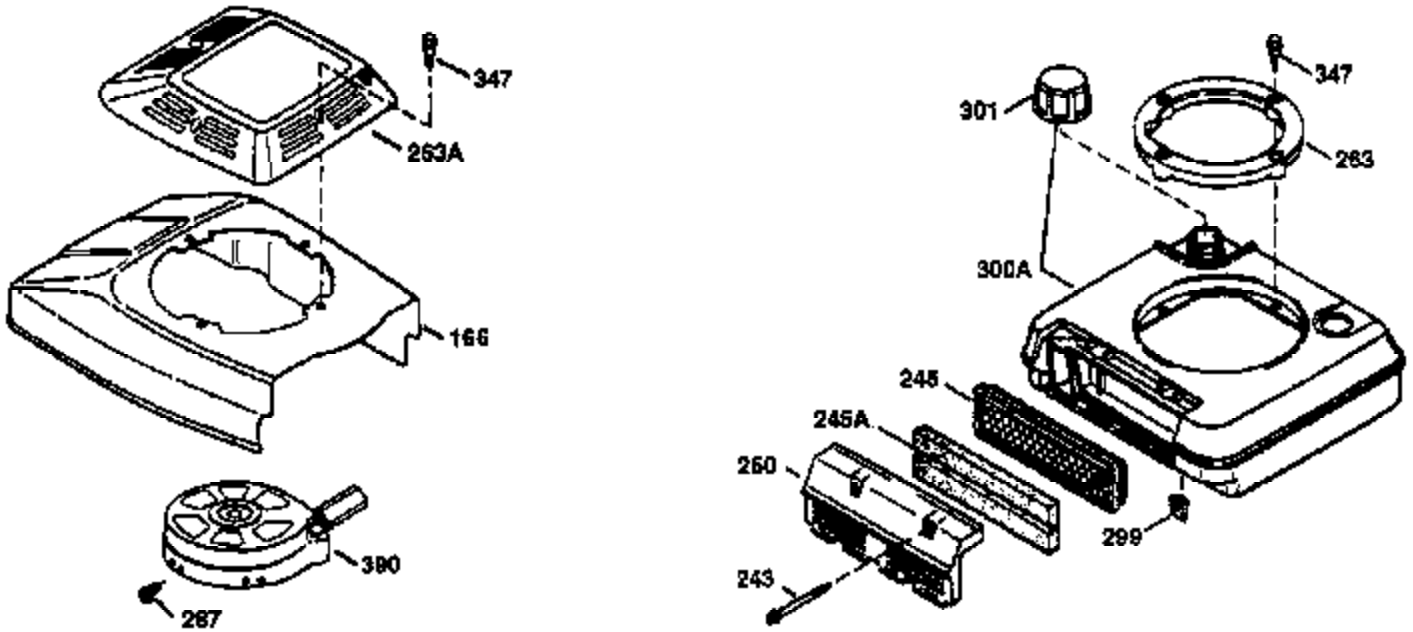

ILLUSTRATION SHOWS TYPICAL PARTS ONLY. ORDER BY PART NUMBER. PARTS NOT LISTED ARE SUPPLIED BY OEM.

VIEW 2 OF 3

Ref #	Part Number	Qty	Description
12A	36558	1	Breather Cover & Tube (Incl. 12B)
19	35998	1	Extension Spring
69	35261	1	* Mounting Flange Gasket
70	34311D	1	Mounting Flange (Incl. 72 thru 83)
72	36083	1	Oil Drain Plug
75	27897	1	Oil Seal
86	650488	6	Screw, 1/4-20 x 1-1/4"
182	6201	2	Screw, 1/4-28 x 7/8"
185	36544	1	Intake Pipe
186	36255	1	Governor Link
223	650451	2	Screw, 1/4-20 x 1"
238	650932	2	Screw, 10-32 x 49/64"
239	34338	1	* Air Cleaner Gasket
245	35066	1	Air Cleaner Filter
250	35986	1	Air Cleaner Cover
263	36214	1	Trim Ring
287	650926	2	Screw, 8-32 x 21/64"
300	35586	1	Fuel Tank (Incl. 292 & 301)
301	36246	1	Fuel Cap
370K	36695	1	Starter Decal
390	590694	1	Rewind Starter (NOTE: This engine could have been built with 590737 starter. Refer to the design of the rope pulley strength ribs for part identification. Individual starter parts do not interchange. Refer to service bulletin 116).