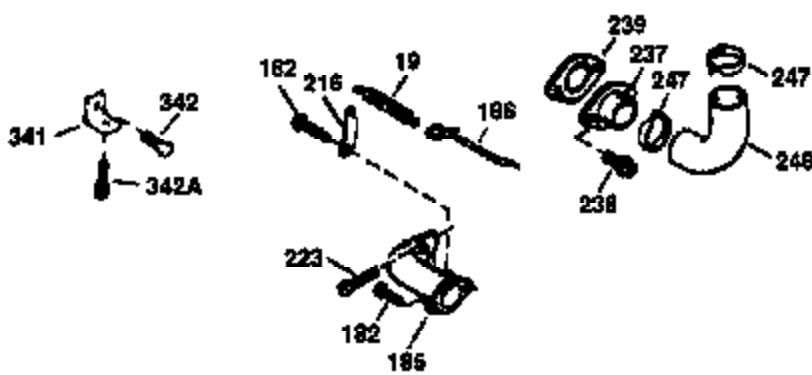

ILLUSTRATION SHOWS TYPICAL PARTS ONLY. ORDER BY PART NUMBER. PARTS NOT LISTED ARE SUPPLIED BY OEM.

VIEW 2 OF 3

Ref #	Part Number	Qty	Description
12A	36558	1	Breather Cover & Tube (Incl. 12B)
19	35998	1	Extension Spring
69	35261	1	* Mounting Flange Gasket
70	34311D	1	Mounting Flange (Incl. 72 thru 83)
72	36083	1	Oil Drain Plug
75	27897	1	Oil Seal
86	650488	6	Screw, 1/4-20 x 1-1/4"
182	6201	2	Screw, 1/4-28 x 7/8"
185	36544	1	Intake Pipe
186	36255	1	Governor Link
223	650451	2	Screw, 1/4-20 x 1"
238	650932	2	Screw, 10-32 x 49/64"
239	34338	1	* Air Cleaner Gasket
245	35066	1	Air Cleaner Filter
250	35986	1	Air Cleaner Cover
263	36214	1	Trim Ring
287	650926	2	Screw, 8-32 x 21/64"
300	35586	1	Fuel Tank (Incl. 292 & 301)
301	36246	1	Fuel Cap
370K	36695	1	Starter Decal
390	590694	1	Rewind Starter (NOTE: This engine could have been built with 590737 starter. Refer to the design of the rope pulley strength ribs for part identification. Individual starter parts do not interchange. Refer to service bulletin 116).