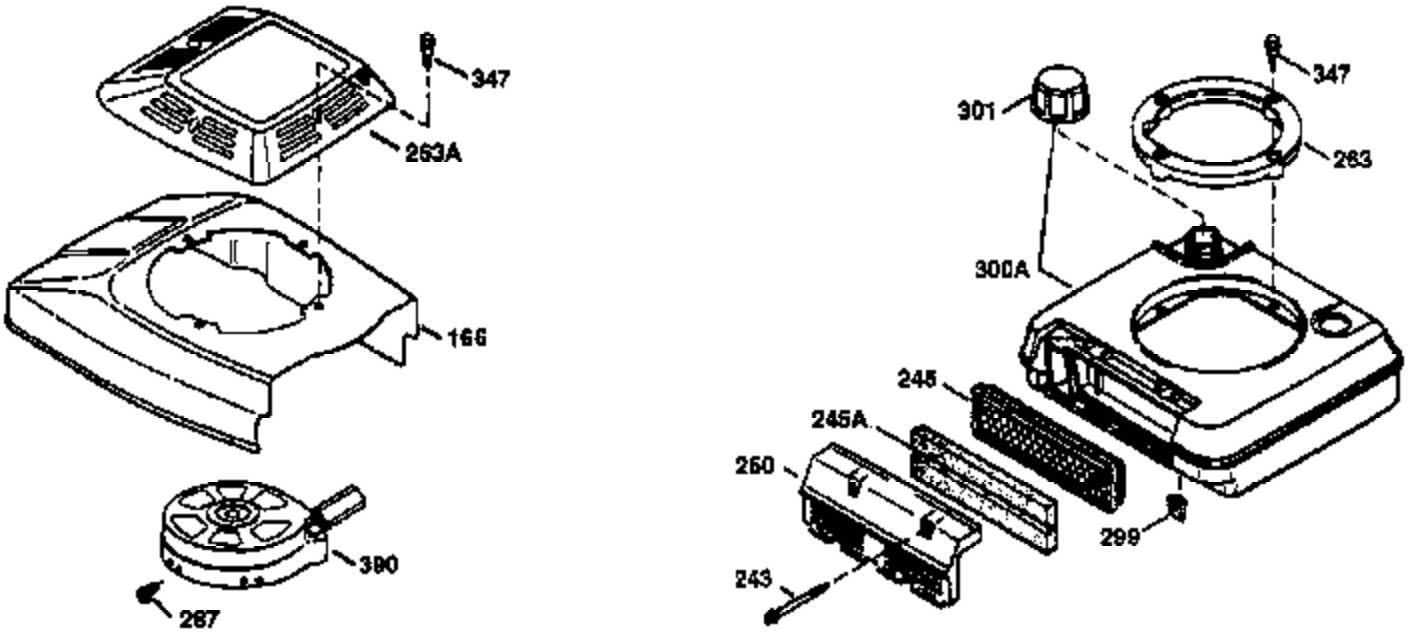

ILLUSTRATION SHOWS TYPICAL PARTS ONLY. ORDER BY PART NUMBER. PARTS NOT LISTED ARE SUPPLIED BY OEM.

VIEW 2 OF 3

Ref #	Part Number	Qty	Description
12A	36558	1	Breather Cover & Tube (Incl. 12B)
19	31361	1	Extension Spring
53	31745	1	Tang Washer
54	31747	1	Washer
55	35667	1	P.T.O. Shaft
56	31746	1	L.H. Worm Gear
57	31749	1	Retainer Ring
58	31744	1	Oil Seal
59	31787	1	Washer
69	35261	1	* Mounting Flange Gasket
70	33521E	1	Mounting Flange (Incl. 58,72 thru 83)
72	36083	1	Oil Drain Plug
75	26208	1	Oil Seal
86	650488	5	Screw, 1/4-20 x 1-1/4"
87	650492	1	Screw, 1/4-20 x 2-1/4"
182	6201	2	Screw, 1/4-28 x 7/8"
185	36544	1	Intake Pipe
186	32653	1	Governor Link
216	33086	1	R.P.M. Adjusting Lever
223	650451	2	Screw, 1/4-20 x 1"
238	650932	2	Screw, 10-32 x 49/64"
239	34338	1	* Air Cleaner Gasket
245	35066	1	Air Cleaner Filter
250	35065	1	Air Cleaner Cover
287	650926	2	Screw, 8-32 x 21/64"
298	28763	3	Screw, 10-32 x 35/64"
300	36916	1	Fuel Tank (Incl. 292 & 301)
301	36246	1	Fuel Cap
370K	36695	1	Starter Decal
390	590694	1	Rewind Starter (NOTE: This engine could have been built with 590737 starter. Refer to the design of the rope pulley strength ribs for part identification. Individual starter parts do not interchange.)
900	0	1	Replacement Engine 750584, order from 71-999
900	0	1	Replacement S/B 750678A, order from 71-999