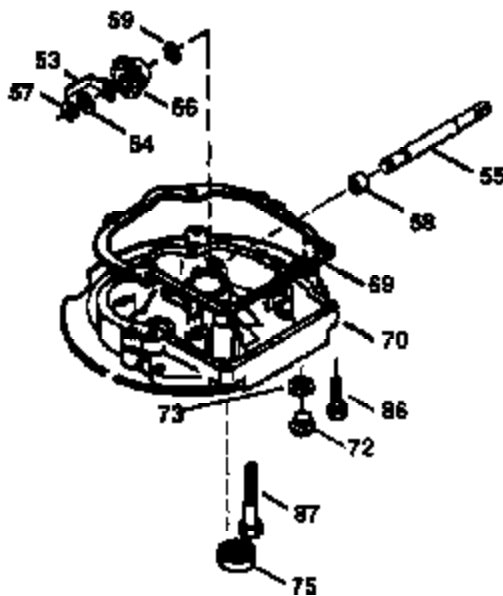

ILLUSTRATION SHOWS TYPICAL PARTS ONLY. ORDER BY PART NUMBER. PARTS NOT LISTED ARE SUPPLIED BY OEM.

VIEW 2 OF 3

Ref #	Part Number	Qty	Description
12A	36558	1	Breather Cover & Tube (Incl. 12B)
19	31361	1	Extension Spring
53	31745	1	Tang Washer
54	31747	1	Washer
55	35667	1	P.T.O. Shaft
56	31746	1	L.H. Worm Gear
57	31749	1	Retainer Ring
58	31744	1	Oil Seal
59	31787	1	Washer
69	35261	1	* Mounting Flange Gasket
70	33521E	1	Mounting Flange (Incl. 58,72 thru 83)
72	36083	1	Oil Drain Plug
75	26208	1	Oil Seal
86	650488	5	Screw, 1/4-20 x 1-1/4"
87	650492	1	Screw, 1/4-20 x 2-1/4"
182	6201	2	Screw, 1/4-28 x 7/8"
185	36544	1	Intake Pipe
186	32653	1	Governor Link
216	33086	1	R.P.M. Adjusting Lever
223	650451	2	Screw, 1/4-20 x 1"
238	650932	2	Screw, 10-32 x 49/64"
239	34338	1	* Air Cleaner Gasket
245	35066	1	Air Cleaner Filter
250	35065	1	Air Cleaner Cover
287	650926	2	Screw, 8-32 x 21/64"
298	28763	3	Screw, 10-32 x 35/64"
300	36916	1	Fuel Tank (Incl. 292 & 301)
301	36246	1	Fuel Cap
370K	36695	1	Starter Decal
390	590694	1	Rewind Starter (NOTE: This engine could have been built with 590737 starter. Refer to the design of the rope pulley strength ribs for part identification. Individual starter parts do not interchange.)
900	0	1	Replacement Engine 750584, order from 71-999
900	0	1	Replacement S/B 750678A, order from 71-999