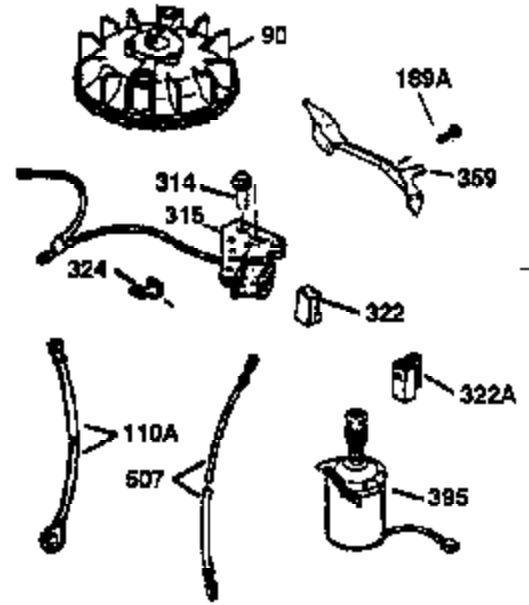

ILLUSTRATION SHOWS TYPICAL PARTS ONLY. ORDER BY PART NUMBER. PARTS NOT LISTED ARE SUPPLIED BY OEM.

VIEW 3 OF 3

Ref #	Part Number	Qty	Description
12A	36558	1	Breather Cover & Tube (Incl. 12B)
90	611112	1	Flywheel
238	650932	2	Screw, 10-32 x 49/64"
239	34338	1	* Air Cleaner Gasket
241	35797	1	Air Cleaner Collar
245	35066	1	Air Cleaner Filter
250	35065	1	Air Cleaner Cover
275	36473	1	Muffler (Incl. 277)
277	650988	2	Screw, 1/4-20 x 2-5/16"
370K	36695	1	Starter Decal
416	36085	1	Spark Arrestor Kit (Incl. 417)(Optional)
417	650760	1	Screw, 8-32 x 3/8" (Optional)
900	0	1	Replacement Engine 750584, order from 71-999
900	0	1	Replacement S/B 750678A, order from 71-999