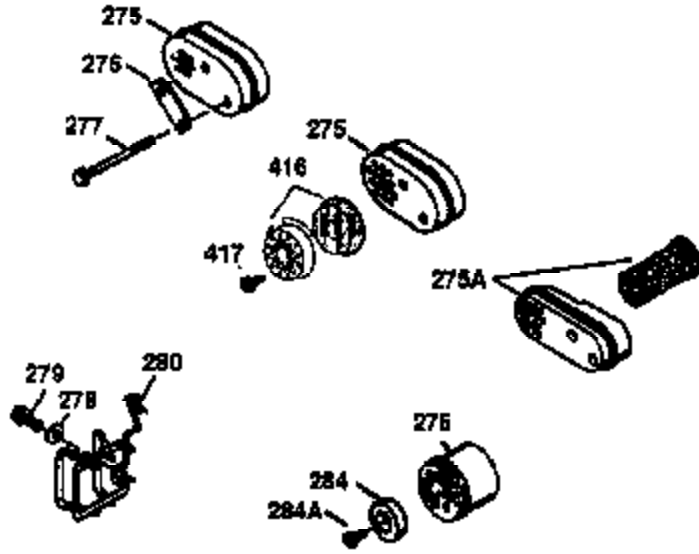

ILLUSTRATION SHOWS TYPICAL PARTS ONLY. ORDER BY PART NUMBER. PARTS NOT LISTED ARE SUPPLIED BY OEM.

VIEW 3 OF 3

Ref #	Part Number	Qty	Description
12A	36558	1	Breather Cover & Tube (Incl. 12B)
90	611112	1	Flywheel
238	650932	2	Screw, 10-32 x 49/64"
239	34338	1	* Air Cleaner Gasket
241	35797	1	Air Cleaner Collar
245	35066	1	Air Cleaner Filter
250	35065	1	Air Cleaner Cover
275	36473	1	Muffler (Incl. 277)
277	650988	2	Screw, 1/4-20 x 2-5/16"
370K	36695	1	Starter Decal
416	36085	1	Spark Arrestor Kit (Incl. 417)(Optional)
417	650760	1	Screw, 8-32 x 3/8" (Optional)
900	0	1	Replacement Engine 750584, order from 71-999
900	0	1	Replacement S/B 750678A, order from 71-999