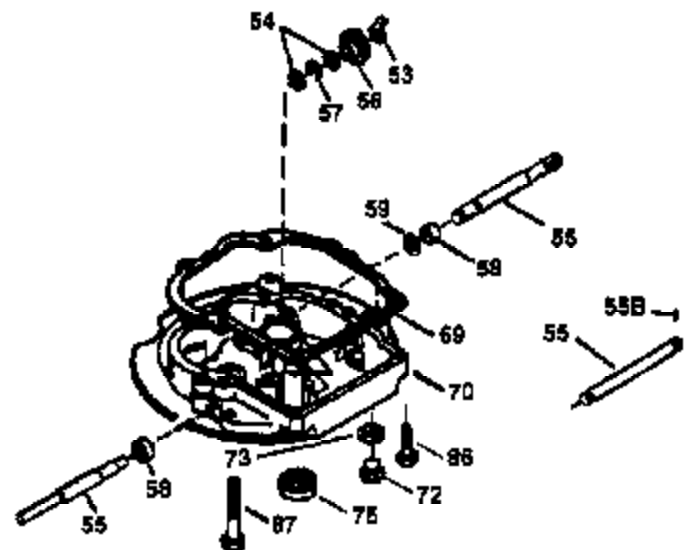

ILLUSTRATION SHOWS TYPICAL PARTS ONLY. ORDER BY PART NUMBER. PARTS NOT LISTED ARE SUPPLIED BY OEM.

VIEW 2 OF 3

Ref #	Part Number	Qty	Description
12A	36558	1	Breather Cover & Tube (Incl. 12B)
19	31361	1	Extension Spring
53	31745	1	Tang Washer
54	31747	1	Washer
55	35667	1	P.T.O. Shaft
56	31746	1	L.H. Worm Gear
57	31749	1	Retainer Ring
58	31744	1	Oil Seal
59	31787	1	Washer
69	35261	1	* Mounting Flange Gasket
70	33521E	1	Mounting Flange (Incl. 58,72 thru 83)
72	36083	1	Oil Drain Plug
75	26208	1	Oil Seal
86	650488	5	Screw, 1/4-20 x 1-1/4"
87	650492	1	Screw, 1/4-20 x 2-1/4"
182	6201	2	Screw, 1/4-28 x 7/8"
185	36544	1	Intake Pipe
186	32653	1	Governor Link
216	33086	1	R.P.M. Adjusting Lever
223	650451	2	Screw, 1/4-20 x 1"
238	650932	2	Screw, 10-32 x 49/64"
239	34338	1	* Air Cleaner Gasket
245	35066	1	Air Cleaner Filter
250	35065	1	Air Cleaner Cover
287	650926	2	Screw, 8-32 x 21/64"
298	28763	3	Screw, 10-32 x 35/64"
300	36916	1	Fuel Tank (Incl. 292 & 301)
301	36246	1	Fuel Cap
370K	36695	1	Starter Decal
390	590694	1	Rewind Starter (NOTE: This engine could have been built with 590737 starter. Refer to the design of the rope pulley strength ribs for part identification. Individual starter parts do not interchange.)
900	0	1	Replacement Engine 750584, order from 71-999
900	0	1	Replacement S/B 750678A, order from 71-999