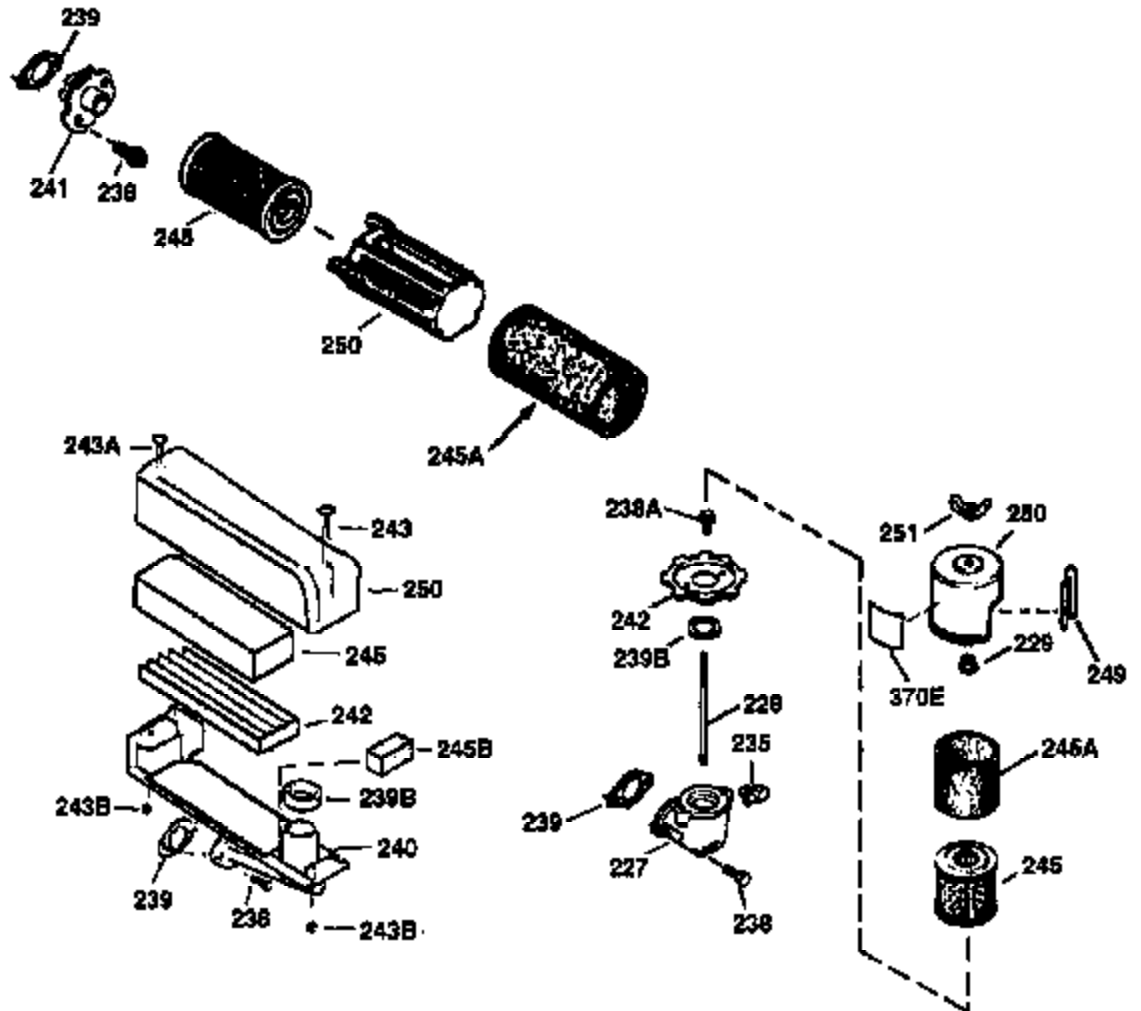

ILLUSTRATION SHOWS TYPICAL PARTS ONLY. ORDER BY PART NUMBER. PARTS NOT LISTED ARE SUPPLIED BY OEM.

VIEW 3 OF 3

Ref #	Part Number	Qty	Description
12A	36558	1	Breather Cover & Tube (Incl. 12B)
90	611112	1	Flywheel
238	650932	2	Screw, 10-32 x 49/64"
239	34338	1	* Air Cleaner Gasket
241	35797	1	Air Cleaner Collar
245	35066	1	Air Cleaner Filter
250	35065	1	Air Cleaner Cover
275	36473	1	Muffler (Incl. 277)
277	650988	2	Screw, 1/4-20 x 2-5/16"
370K	36695	1	Starter Decal
416	36085	1	Spark Arrestor Kit (Incl. 417)(Optional)
417	650760	1	Screw, 8-32 x 3/8" (Optional)
900	0	1	Replacement Engine 750584, order from 71-999
900	0	1	Replacement S/B 750678A, order from 71-999