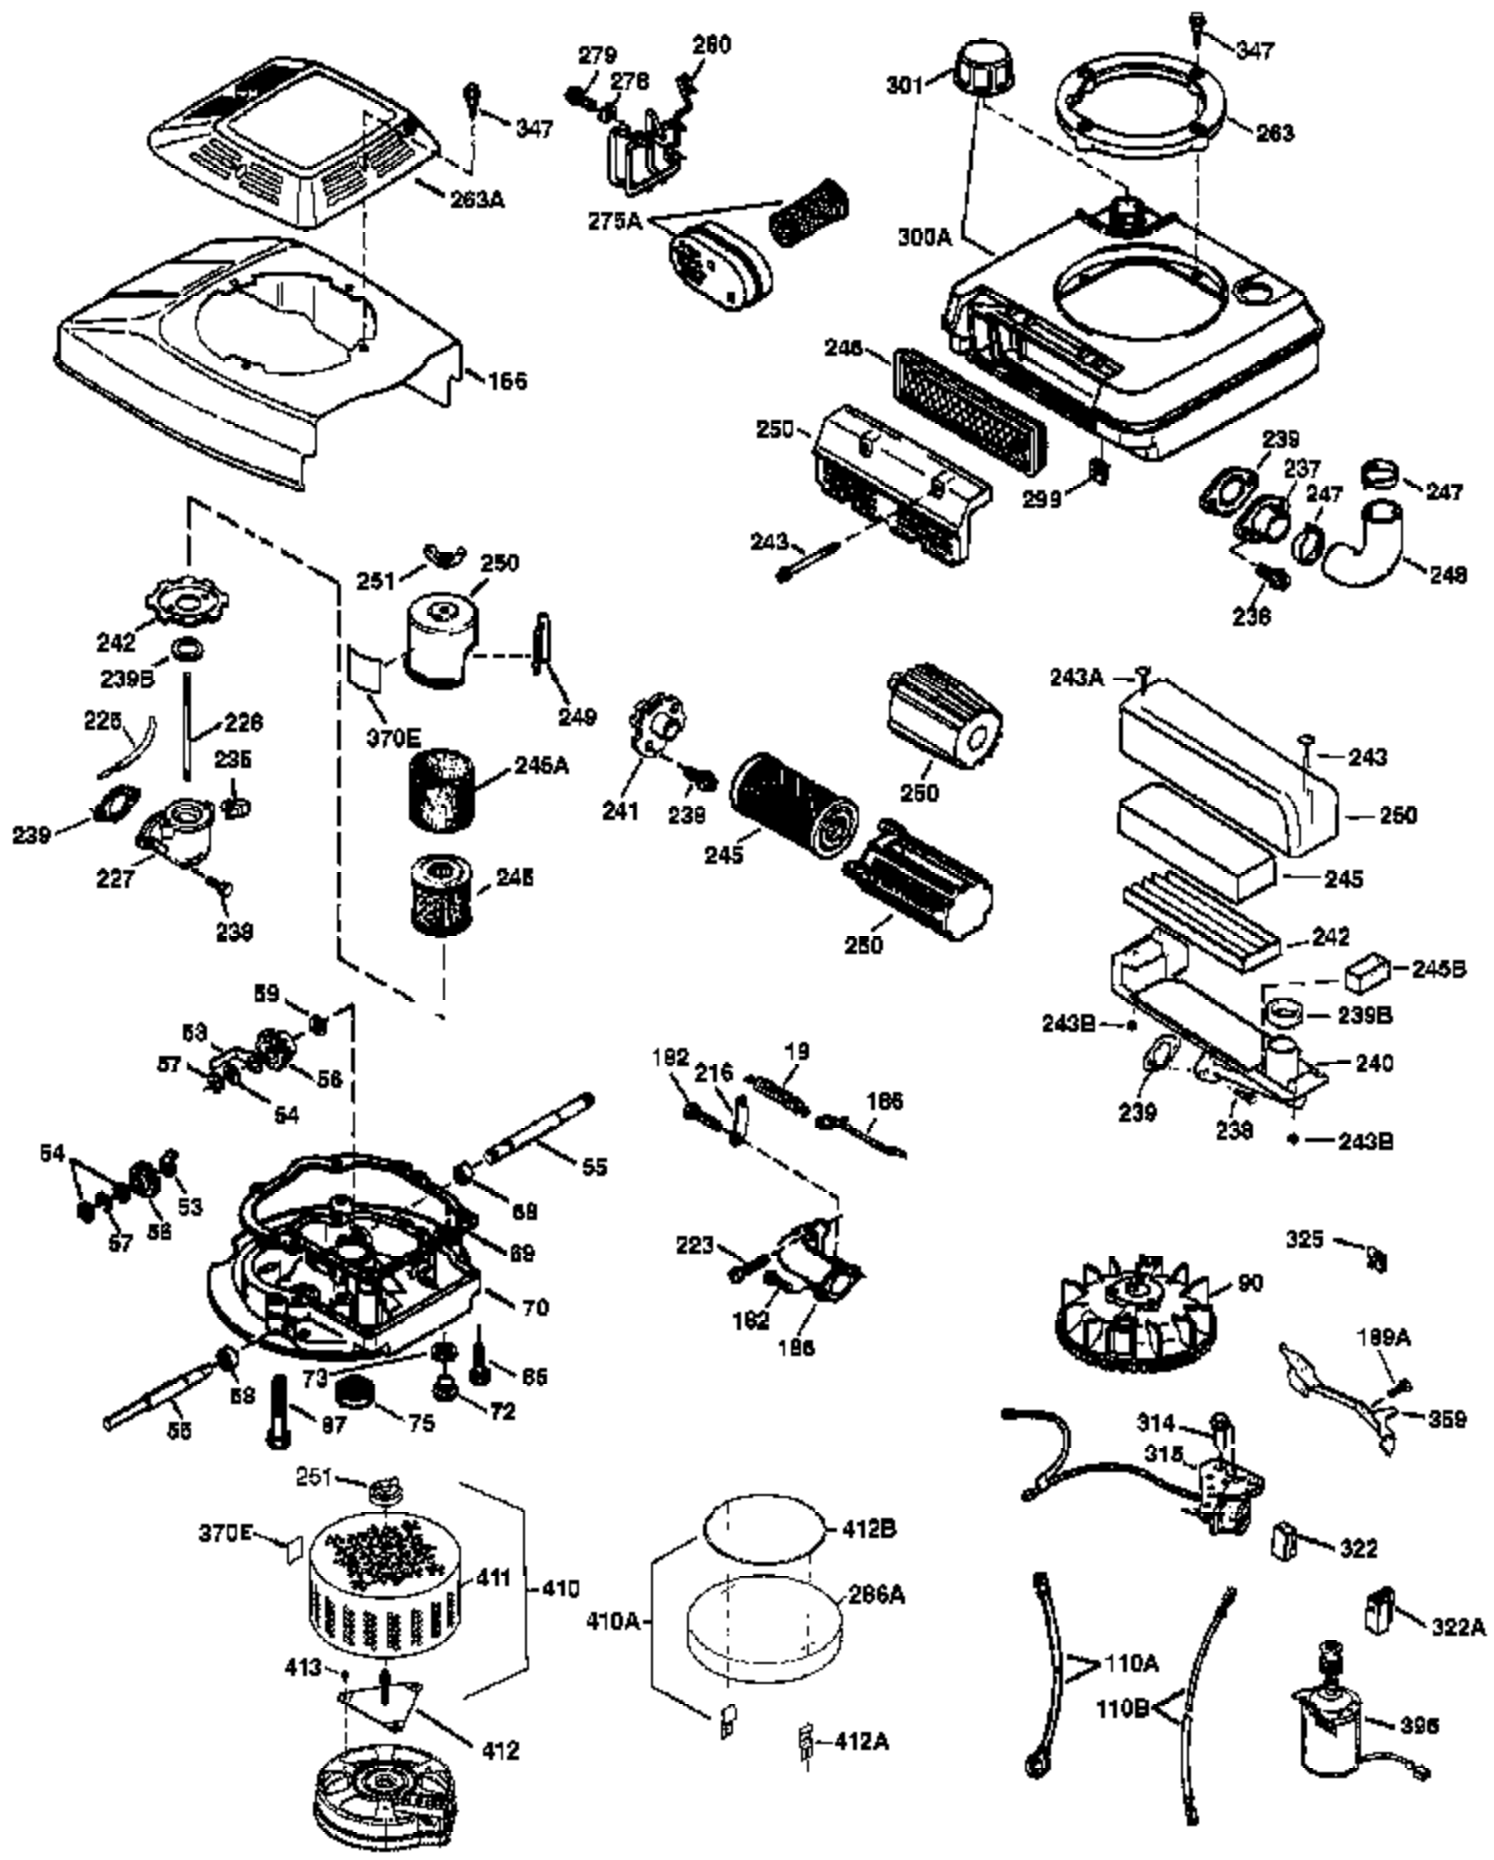

Ref #	Part Number	Qty	Description
19	31361	1	Extension Spring
69	35261	1	* Mounting Flange Gasket
70	34311D	1	Mounting Flange (Incl. 72 thru 83)
72	36083	1	Oil Drain Plug
75	27897	1	Oil Seal
86	650488	6	Screw, 1/4-20 x 1-1/4"
90	611123	1	Flywheel
182	6201	2	Screw, 1/4-28 x 7/8"
185	36544	1	Intake Pipe
186	34337	1	Governor Link
206	610973	1	Terminal
223	650451	2	Screw, 1/4-20 x 1"
238	650932	2	Screw, 10-32 x 49/64"
239	34338	1	* Air Cleaner Gasket
241	35797	1	Air Cleaner Collar
245	35066	1	Air Cleaner Filter
250	35986	1	Air Cleaner Cover
263A	36600	1	Engine Shroud
301	36246	1	Fuel Cap
347	650898A	3	Screw, 10-32 x 27/32"
380	632078A	1	Carburetor (Incl. 184)