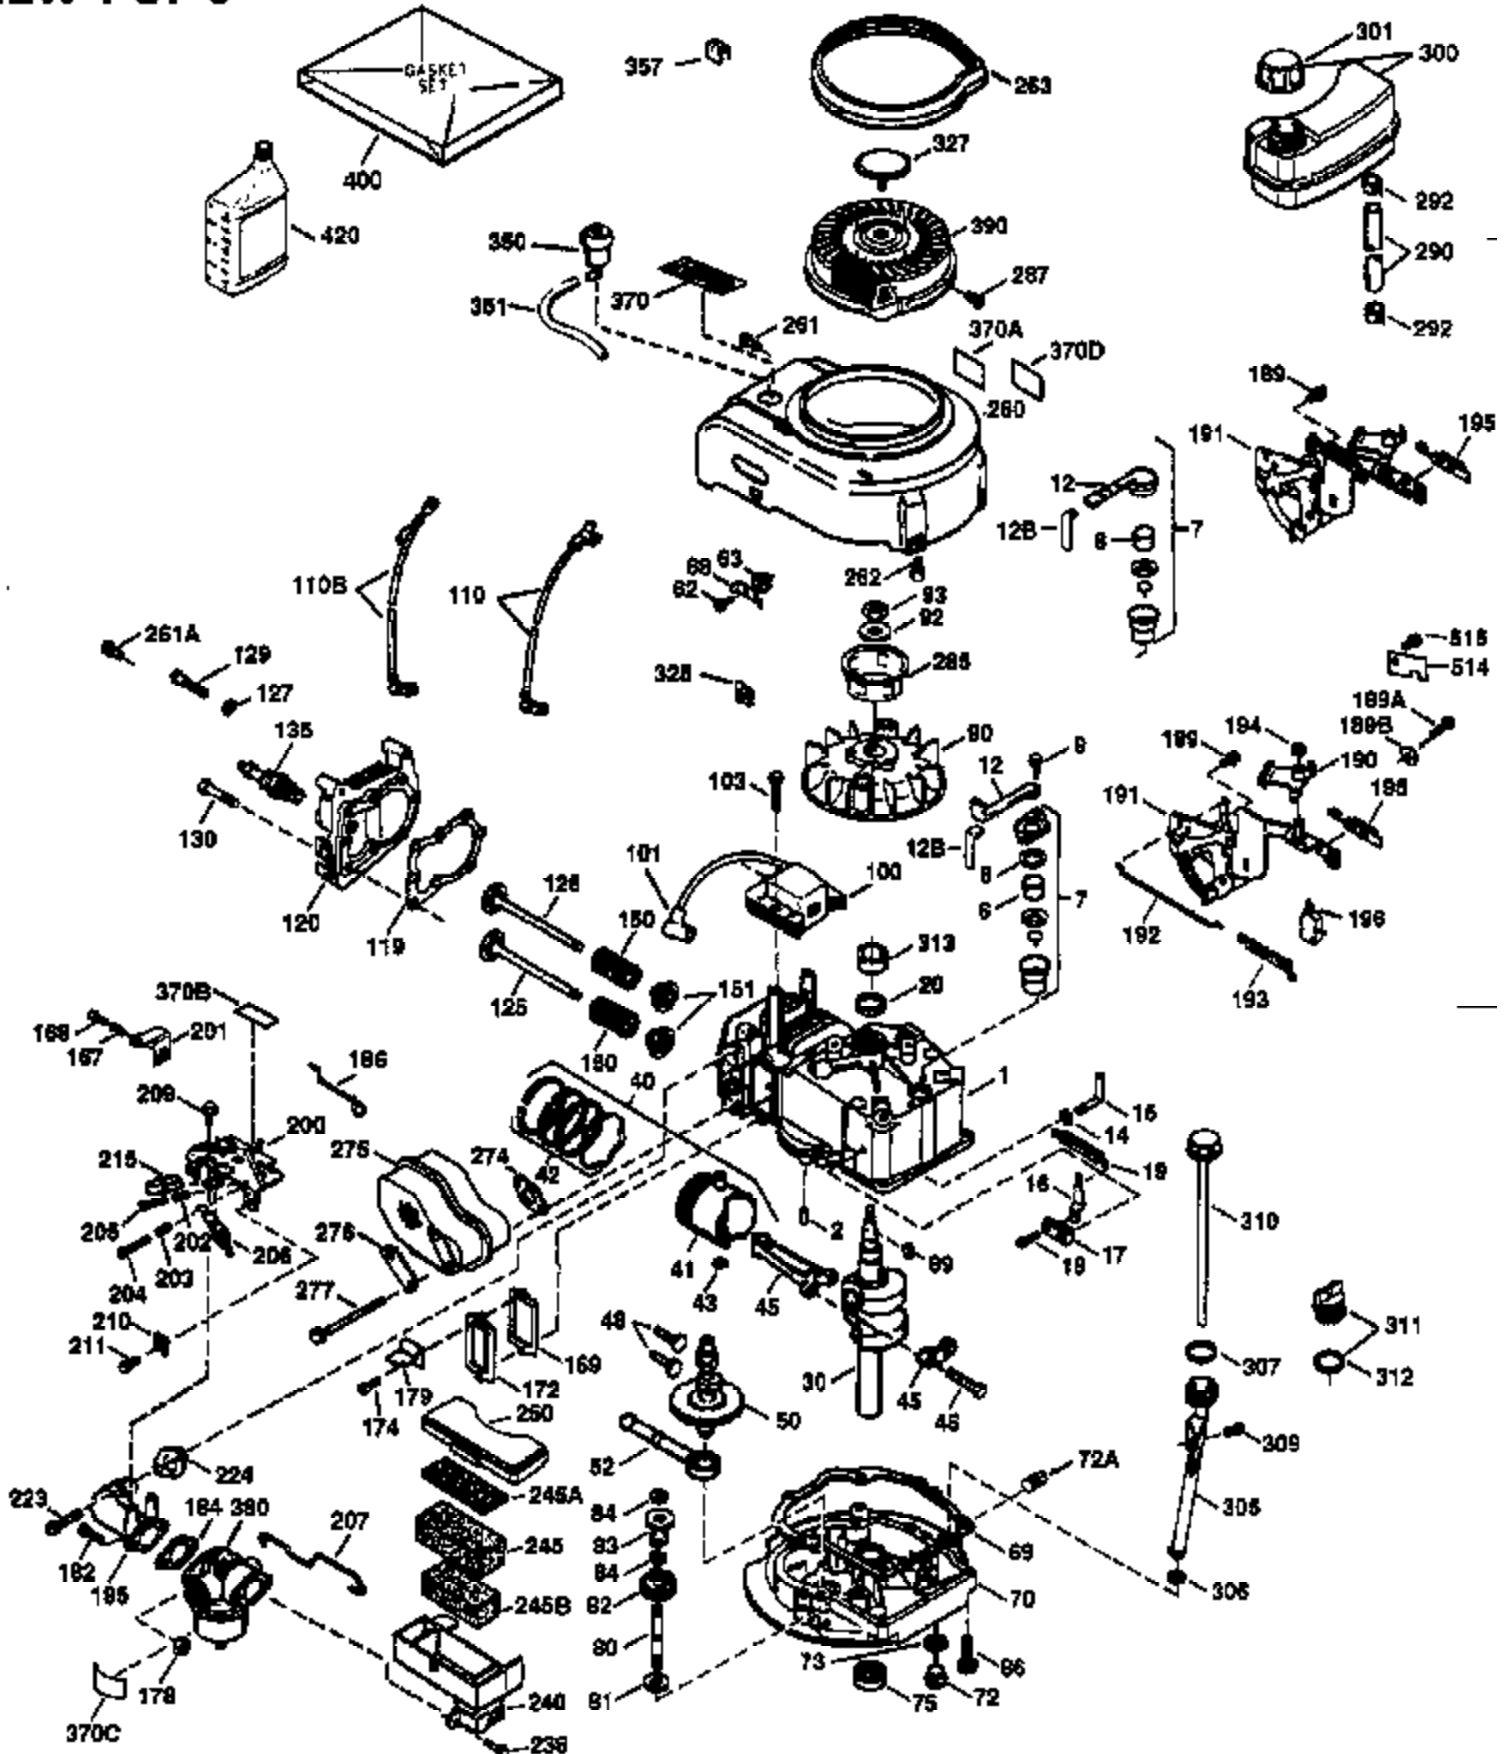

ILLUSTRATION SHOWS TYPICAL PARTS ONLY. ORDER BY PART NUMBER. PARTS NOT LISTED ARE SUPPLIED BY OEM.

VIEW 1 OF 3

Engine Parts List #1

Ref #	Part Number	Qty	Description
1	36478A	1	Cylinder (Incl. 2,7,20 & 125)
2	26727	2	Dowel Pin
6	33734	1	Breather Element
7	36557	1	Breather Body Ass'y. (Incl. 6 & 12A)
12A	36558	1	Breather Cover & Tube (Incl. 12B)
12B	34695	1	Breather Tube Elbow
14	28277	1	Washer
15	31513	1	Governor Rod
16	32651	1	Governor Lever
17	31335	1	Governor Lever Clamp
18	650548	1	Screw, 8-32 x 5/16"
19	35998	1	Extension Spring
20	32600	1	Oil Seal
30	34769A	1	Crankshaft
40	36073	1	Piston, Pin & Ring Set (Std.)
40	36074	1	Piston, Pin & Ring Set (.010" OS)
40	36075	1	Piston, Pin & Ring Set (.020" OS)
41	36070	1	Piston & Pin Ass'y. (Std.) (Incl. 43)
41	36071	1	Piston & Pin Ass'y. (.010" OS) (Incl. 43)
41	36072	1	Piston & Pin Ass'y. (.020" OS) (Incl. 43)
42	36076	1	Ring Set (Std.)
42	36077	1	Ring Set (.010" OS)
42	36078	1	Ring Set (.020" OS)
43	20381	2	Piston Pin Retaining Ring
45	30963B	1	Connecting Rod (Incl. 46)
46	32610A	2	Connecting Rod Bolt
48	27241	2	Valve Lifter
50	33533	1	Camshaft (MCR)
52	29914	1	Oil Pump Ass'y.
69	35261	1	* Mounting Flange Gasket
70	33535C	1	Mounting Flange (Incl. 58,72 thru 83)
72	36083	1	Oil Drain Plug
75	26208	1	Oil Seal
80	30574A	1	Governor Shaft
81	30590A	1	Washer
82	30591	1	Governor Gear Ass'y. (Incl. 81)
83	30588A	1	Governor Spool
86	650488	5	Screw, 1/4-20 x 1-1/4"
89	611004	1	Flywheel Key
90	611112	1	Flywheel
92	650815	1	Belleville Washer
93	650816	1	Flywheel Nut
100	34443A	1	Solid State Ignition
101	610118	1	Spark Plug Cover
103	651007	2	Screw, Torx T-15, 10-24 x 15/16"
110	34961	1	Ground Wire
119	36477	1	* Cylinder Head Gasket
120	36476	1	Cylinder Head
125	36471	1	Exhaust Valve (Std.) (Incl. 151)
125	36472	1	Exhaust Valve (1/32" OS) (Incl. 151)
126	29314B	1	Intake Valve (Std.) (Incl. 151)
126	29315C	1	Intake Valve (1/32" OS) (Incl. 151)
130	6021A	8	Screw, 5/16-18 x 1-1/2"
135	35395	1	Resistor Spark Plug (RJ19LM)
150	35991	2	Valve Spring
151	31673	2	Valve Spring Cap
169	27234A	1	* Valve Cover Gasket
172	32755	1	Valve Cover