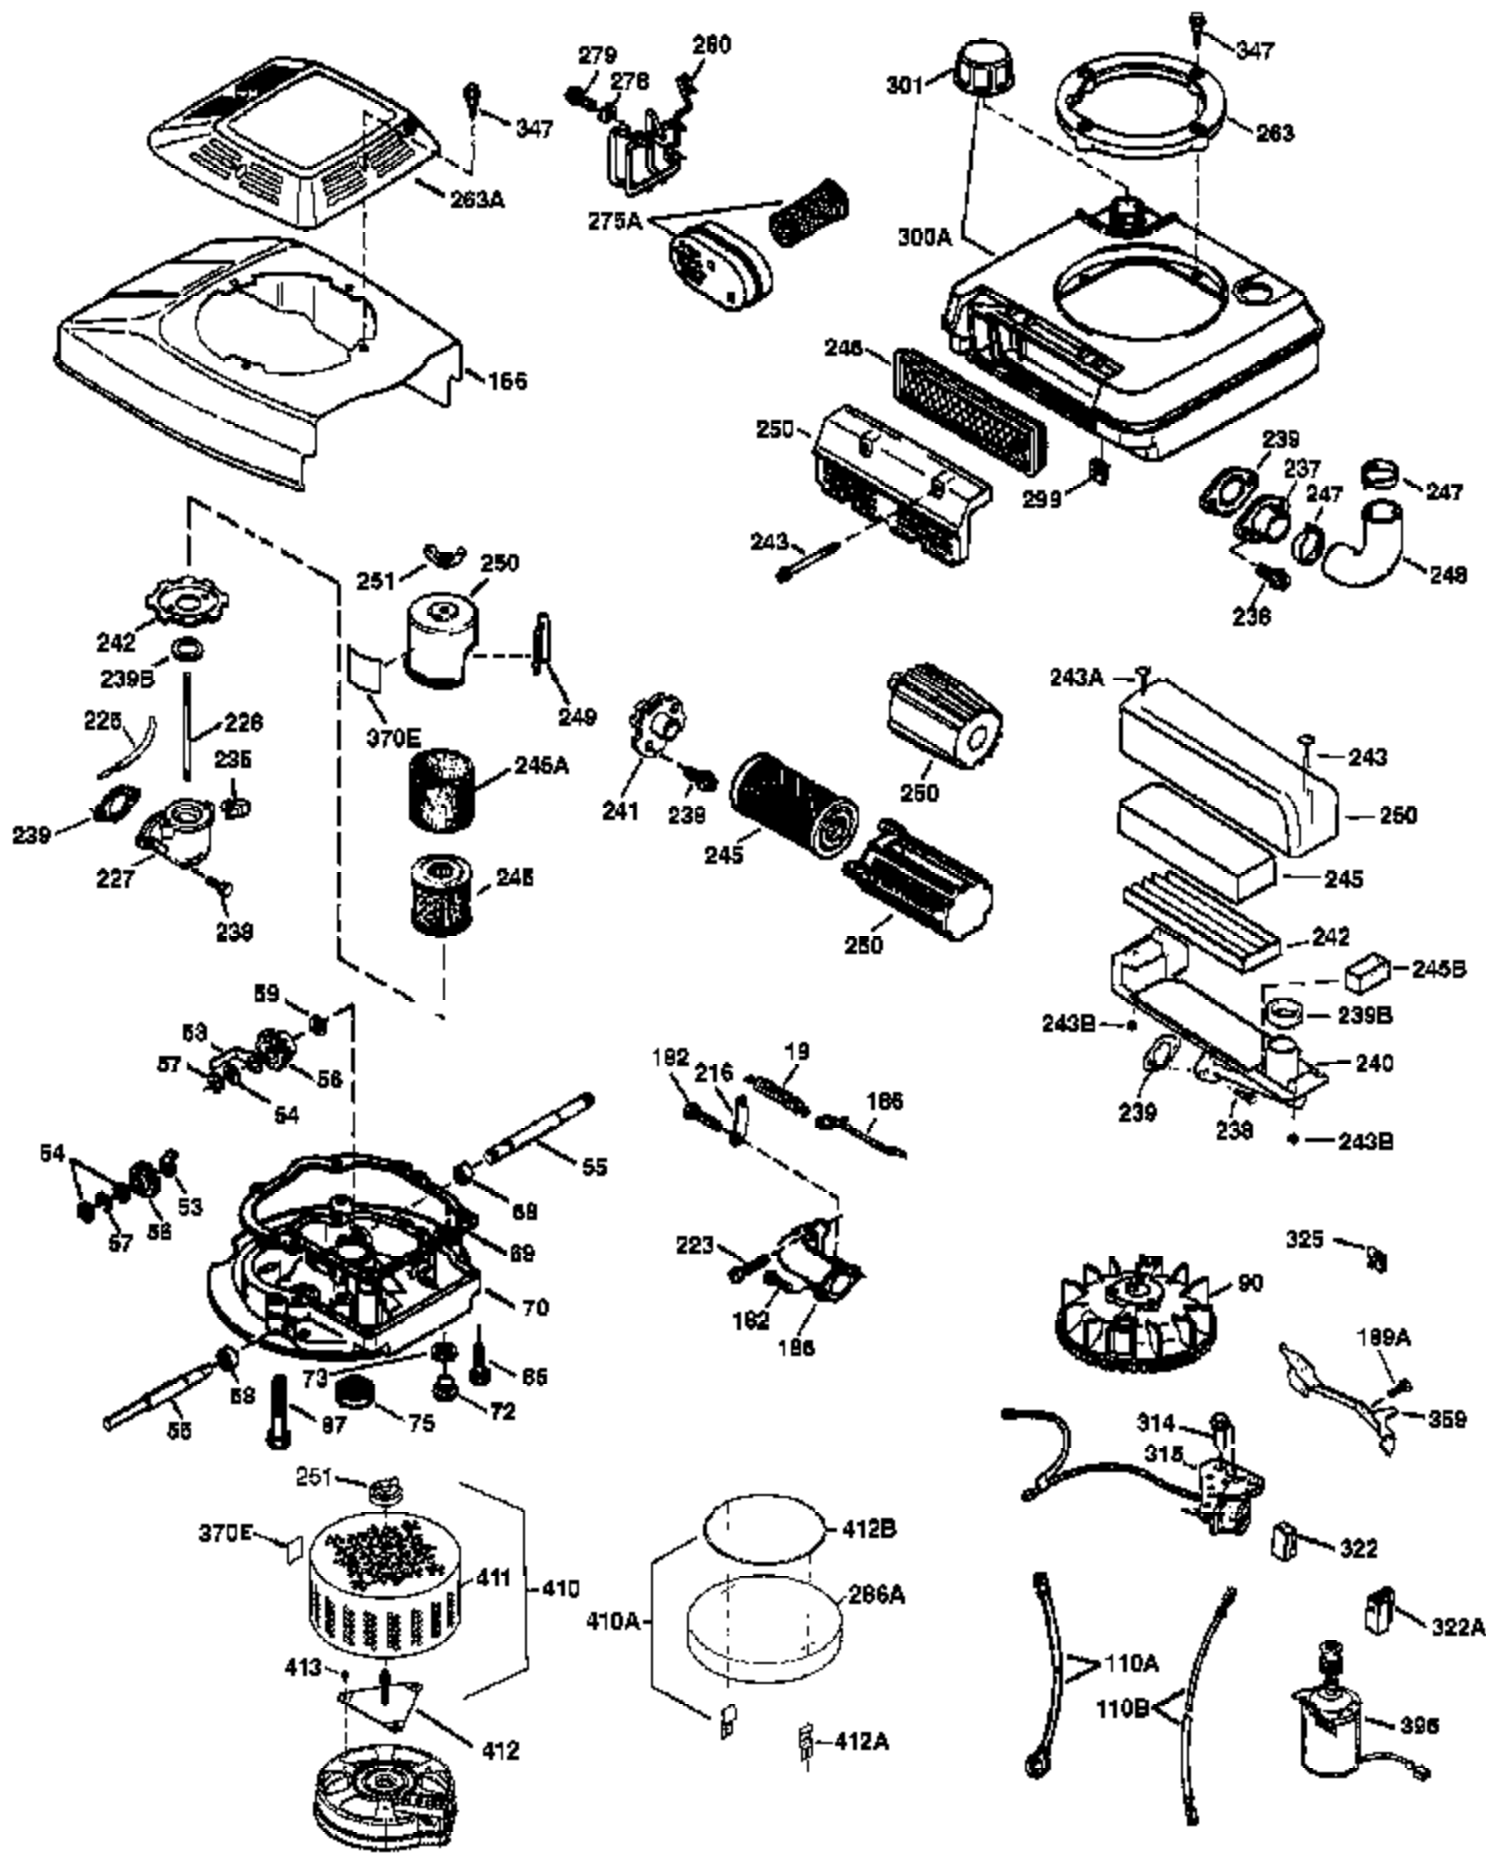

Ref #	Part Number	Qty	Description
19	35998	1	Extension Spring
69	35261	1	* Mounting Flange Gasket
70	34311D	1	Mounting Flange (Incl. 72 thru 83)
72	36083	1	Oil Drain Plug
75	27897	1	Oil Seal
86	650488	6	Screw, 1/4-20 x 1-1/4"
90	611112	1	Flywheel
182	6201	2	Screw, 1/4-28 x 7/8"
185	36544	1	Intake Pipe
186	36255	1	Governor Link
223	650451	2	Screw, 1/4-20 x 1"
238	650932	2	Screw, 10-32 x 49/64"
239	34338	1	* Air Cleaner Gasket
241	35797	1	Air Cleaner Collar
245	35066	1	Air Cleaner Filter
250	35986	1	Air Cleaner Cover
263	36214	1	Trim Ring
301	36246	1	Fuel Cap
380	632750	1	Carburetor (Incl. 184) NOTE: This engine could have been built with 632046A carburetor.