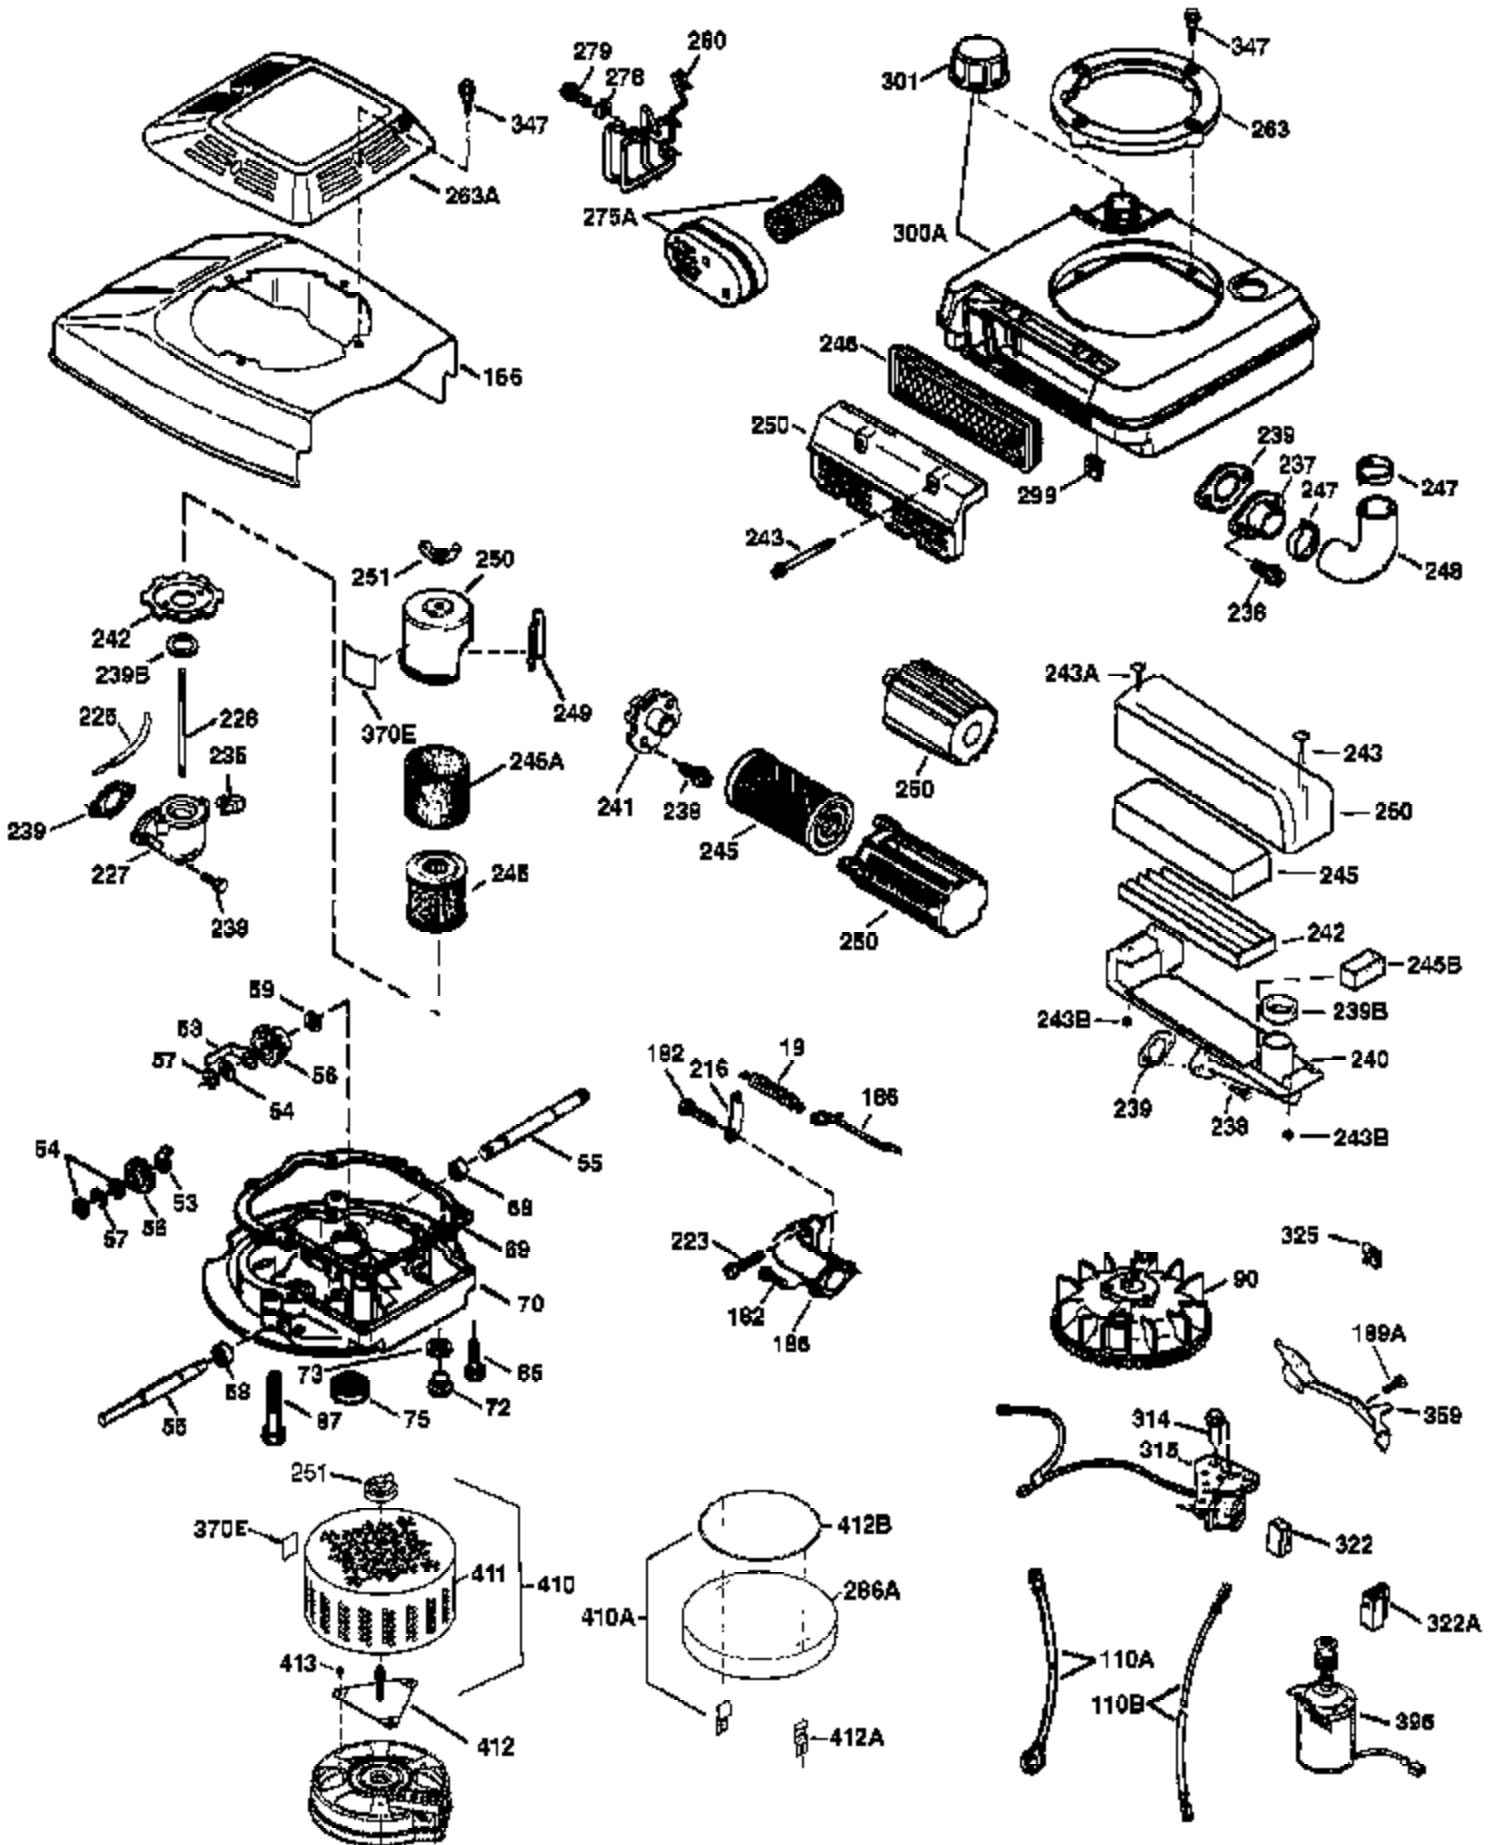

Ref #	Part Number	Qty	Description
19	35998	1	Extension Spring
69	35261	1	* Mounting Flange Gasket
70	34311D	1	Mounting Flange (Incl. 72 thru 83)
72	36083	1	Oil Drain Plug
75	27897	1	Oil Seal
86	650488	6	Screw, 1/4-20 x 1-1/4"
90	611112	1	Flywheel
182	6201	2	Screw, 1/4-28 x 7/8"
185	36544	1	Intake Pipe
186	36255	1	Governor Link
223	650451	2	Screw, 1/4-20 x 1"
238	650932	2	Screw, 10-32 x 49/64"
239	34338	1	* Air Cleaner Gasket
241	35797	1	Air Cleaner Collar
245	35066	1	Air Cleaner Filter
250	35986	1	Air Cleaner Cover
263	36214	1	Trim Ring
301	36246	1	Fuel Cap
380	632750	1	Carburetor (Incl. 184) (NOTE: This engine could have been built with 632046A carburetor).