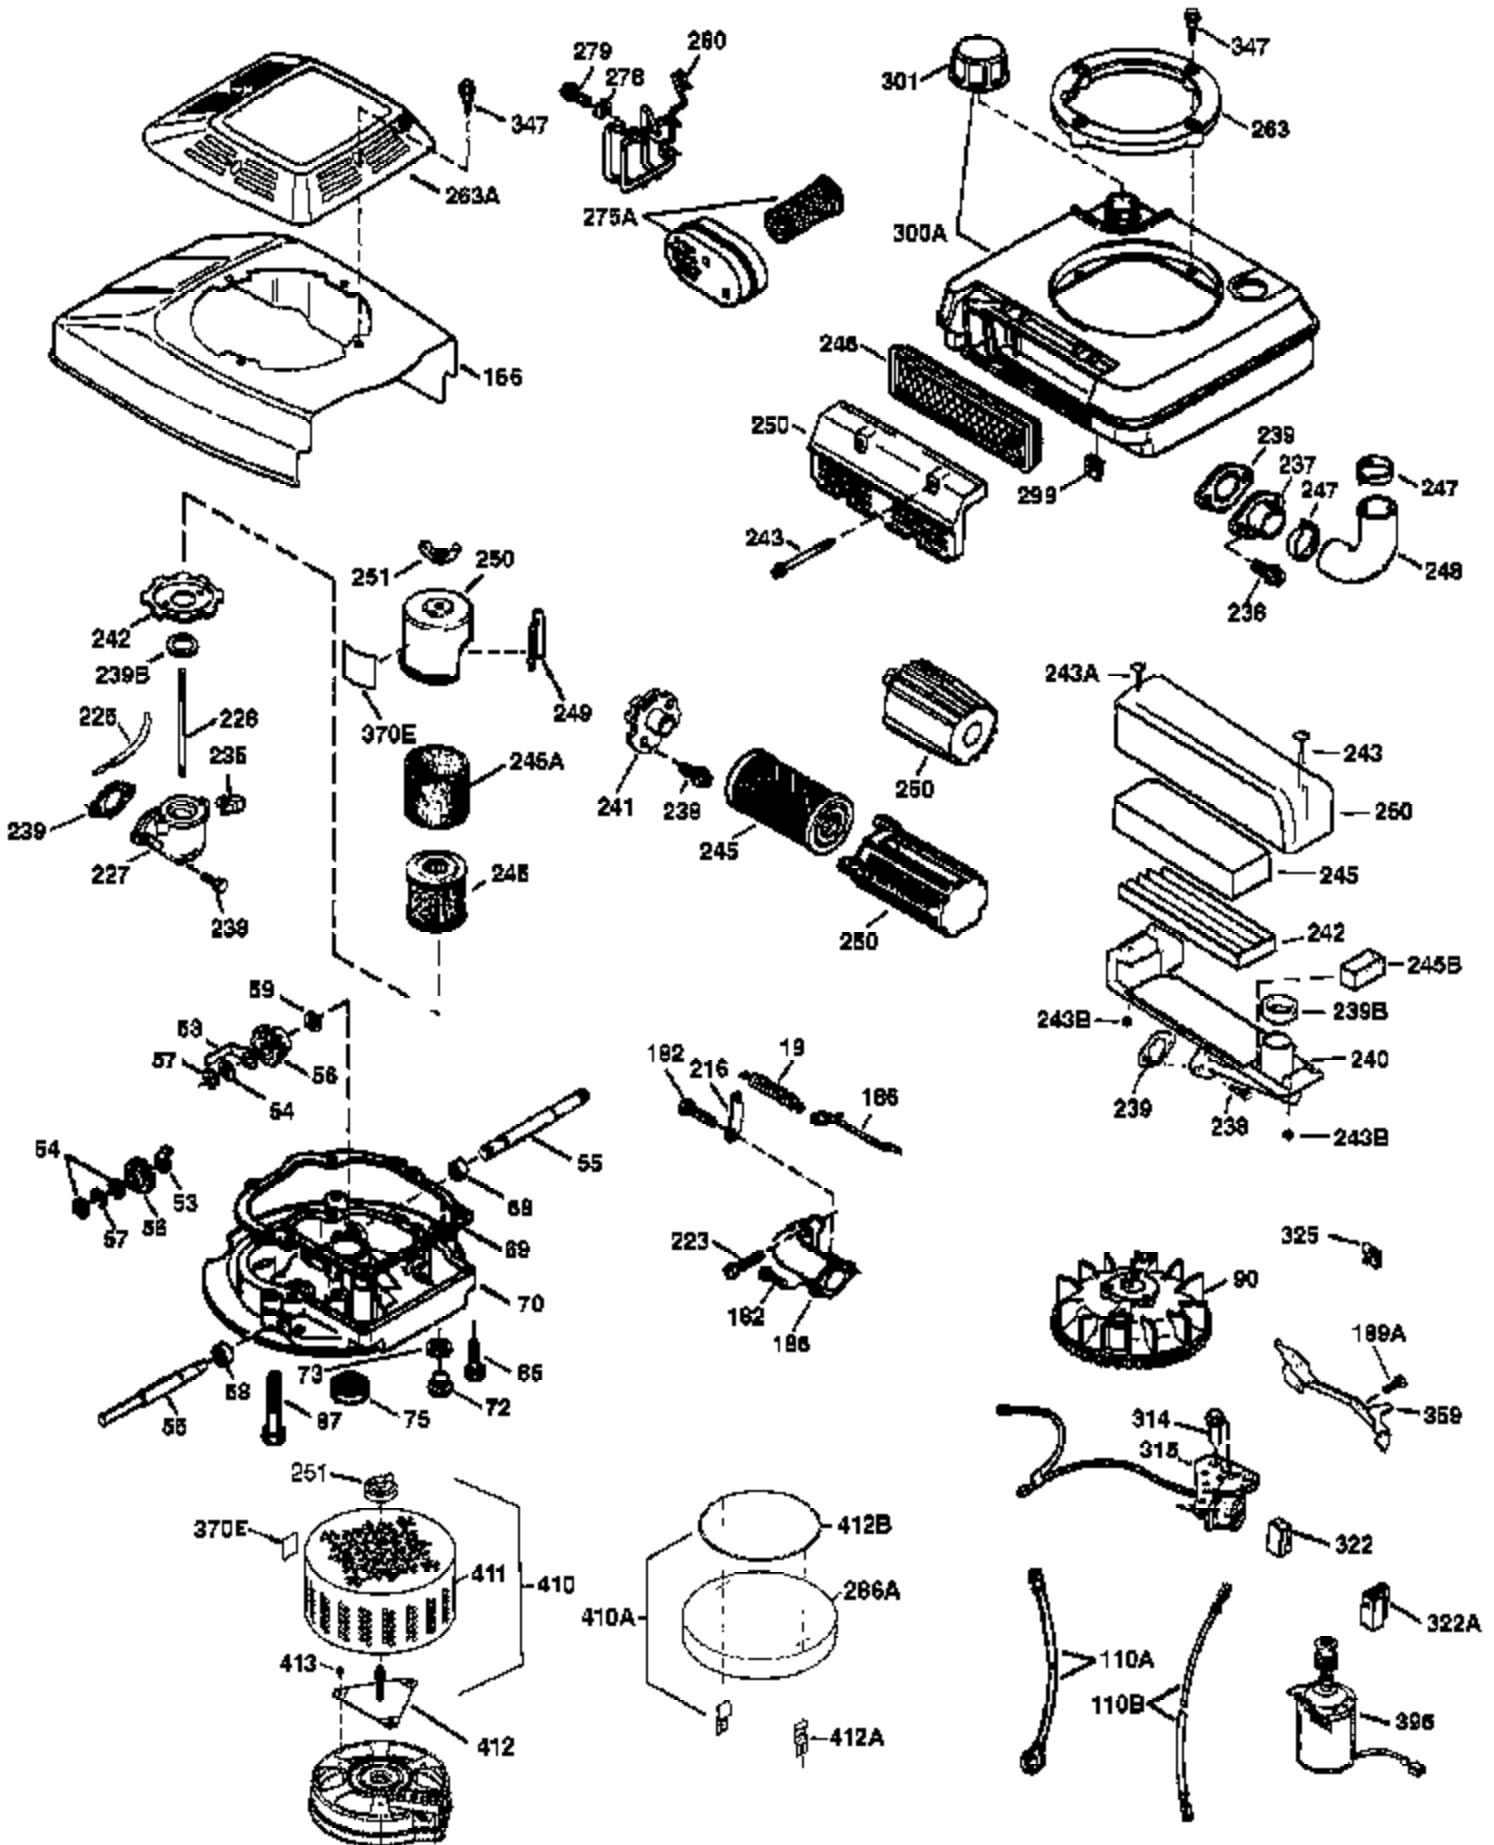

Ref #	Part Number	Qty	Description
19	35998	1	Extension Spring
69	35261	1	* Mounting Flange Gasket
70	34311D	1	Mounting Flange (Incl. 72 thru 83)
72	36083	1	Oil Drain Plug
75	27897	1	Oil Seal
86	650488	6	Screw, 1/4-20 x 1-1/4"
90	611112	1	Flywheel
182	6201	2	Screw, 1/4-28 x 7/8"
185	31384A	1	Intake Pipe (Incl. 224)
186	36255	1	Governor Link
223	650451	2	Screw, 1/4-20 x 1"
238	650806	2	Screw, 10-32 x 5/8"
239	34338	1	* Air Cleaner Gasket
240	34858	1	Air Cleaner Body
245	34340	1	Air Cleaner Filter
250	36213	1	Air Cleaner Cover
263	36240	1	Trim Ring
301	36246	1	Fuel Cap
380	632670	1	Carburetor (Incl. 184)