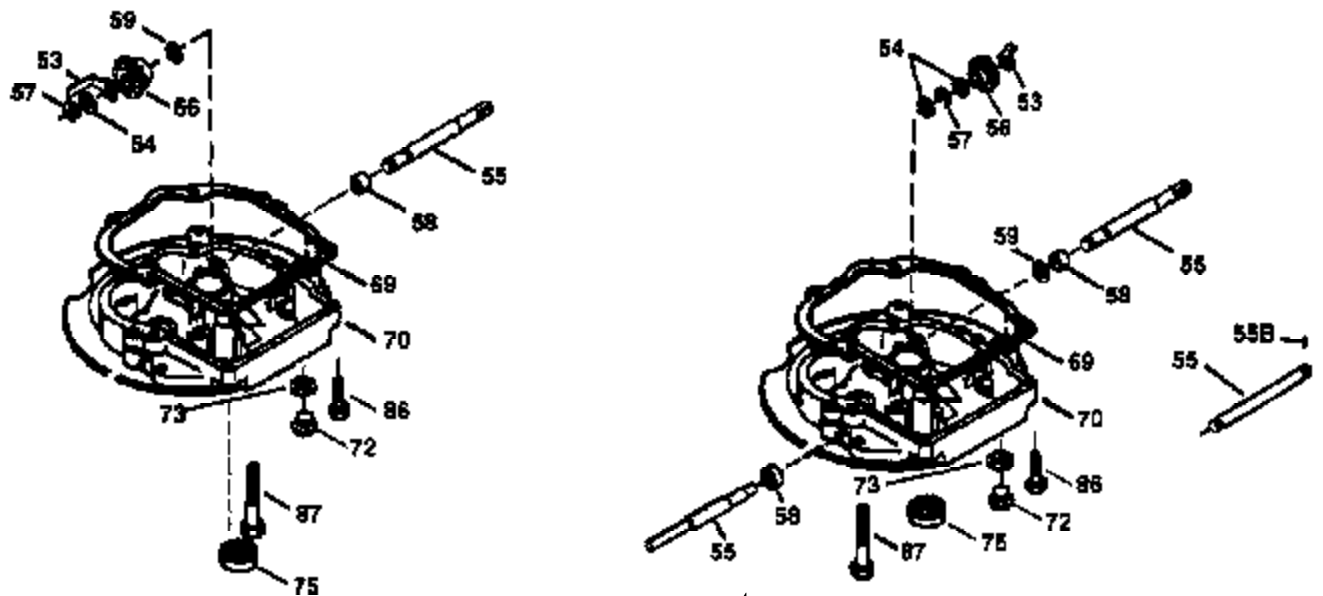

ILLUSTRATION SHOWS TYPICAL PARTS ONLY. ORDER BY PART NUMBER. PARTS NOT LISTED ARE SUPPLIED BY OEM.

VIEW 2 OF 3

Ref #	Part Number	Qty	Description
12A	36558	1	Breather Cover & Tube
19	35998	1	Extension Spring
69	35261	1	* Mounting Flange Gasket
70	34311D	1	Mounting Flange (Incl. 72 thru 83)
72	36083	1	Oil Drain Plug
75	27897	1	Oil Seal
86	650488	6	Screw, 1/4-20 x 1-1/4"
182	6201	2	Screw, 1/4-28 x 7/8"
185	31384A	1	Intake Pipe (Incl. 224)
186	36255	1	Governor Link
223	650451	2	Screw, 1/4-20 x 1"
238	650806	2	Screw, 10-32 x 5/8"
239	34338	1	* Air Cleaner Gasket
245	34340	1	Air Cleaner Filter
250	36213	1	Air Cleaner Cover
263	36214	1	Trim Ring
287	650926	2	Screw, 8-32 x 21/64"
300	35586	1	Fuel Tank (Incl. 292 & 301)
301	36246	1	Fuel Cap
370K	36695	1	Starter Decal
390	590694	1	Rewind Starter (NOTE: This engine could have been built with 590737 starter. Refer to the design of the rope pulley strength ribs for part identification. Individual starter parts do not interchange. Refer to service bulletin 116).