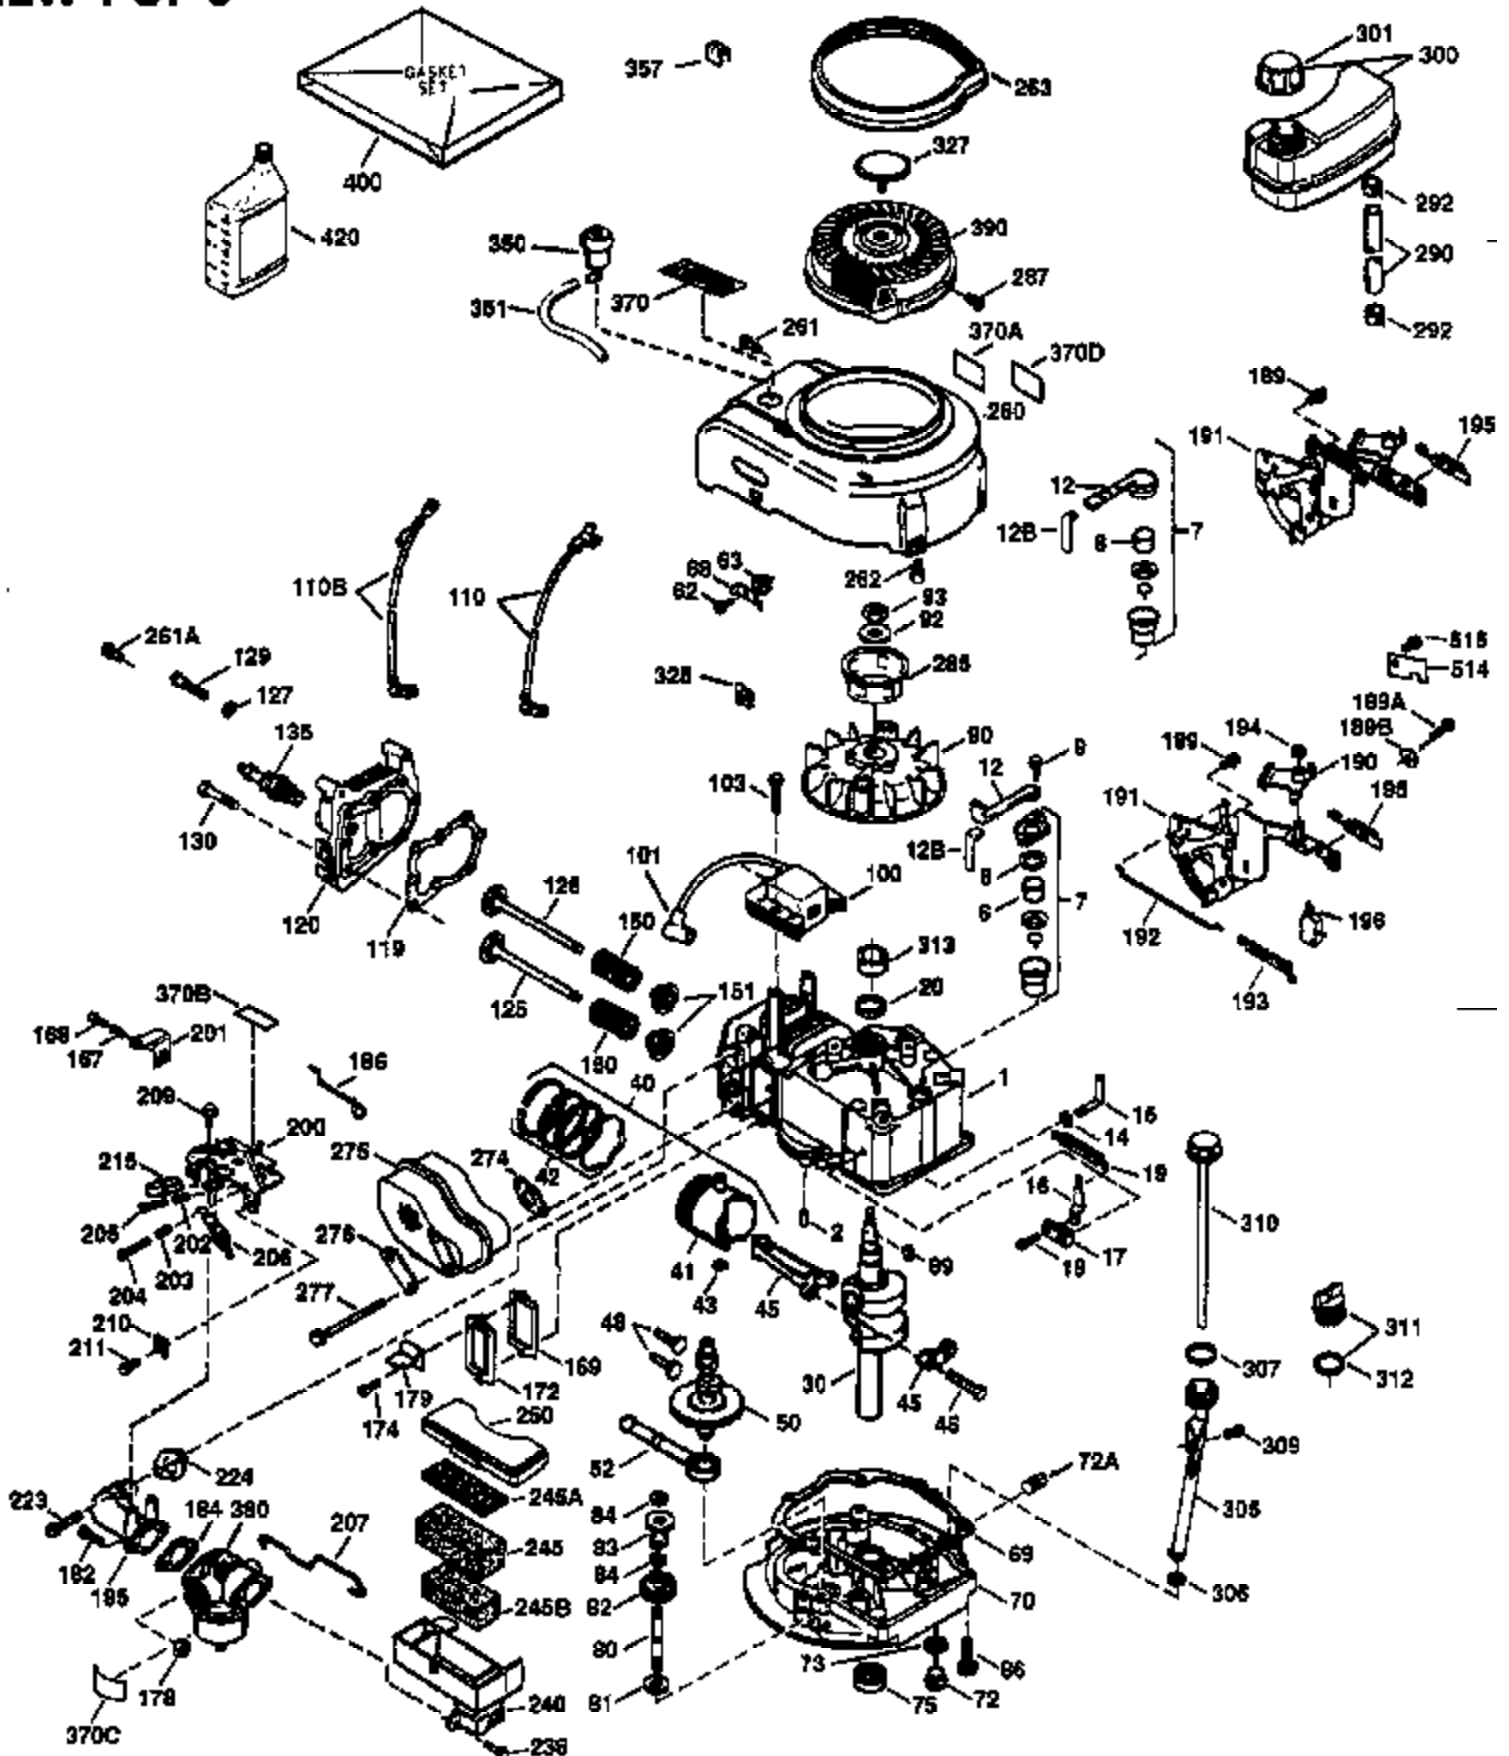

## Engine Parts List #1

Ref #	Part Number	Qty	Description
	1 36478A	1	Cylinder (Incl. 2,7,20 & 125)
	2 26727	2	Dowel Pin
	6 33734	1	Breather Element
	7 36557	1	Breather Body Ass'y. (Incl. 6 & 12A)
12A	36558	1	Breather Cover & Tube
	14 28277	1	Washer
	15 30589	1	Governor Rod
	16 31383A	1	Governor Lever
	17 31335	1	Governor Lever Clamp
	18 650548	1	Screw, 8-32 x 5/16"
	19 35998	1	Extension Spring
	20 32600	1	Oil Seal
	30 36215A	1	Crankshaft
	40 36073	1	Piston, Pin & Ring Set (Std.)
	40 36074	1	Piston, Pin & Ring Set (.010" OS)
	40 36075	1	Piston, Pin & Ring Set (.020" OS)
	41 36070	1	Piston & Pin Ass'y. (Std.) (Incl. 43)
	41 36071	1	Piston & Pin Ass'y. (.010" OS) (Incl. 43)
	41 36072	1	Piston & Pin Ass'y. (.020" OS) (Incl. 43)
	42 36076	1	Ring Set (Std.)
	42 36077	1	Ring Set (.010" OS)
	42 36078	1	Ring Set (.020" OS)
	43 20381	2	Piston Pin Retaining Ring
	45 30963B	1	Connecting Rod (Incl. 46)
	46 32610A	2	Connecting Rod Bolt
	48 27241	2	Valve Lifter
	50 35992	1	Camshaft (MCR)
	52 29914	1	Oil Pump Ass'y.
	69 35261	1	* Mounting Flange Gasket
	70 34311D	1	Mounting Flange (Incl. 72 thru 83)
	72 36083	1	Oil Drain Plug
	75 27897	1	Oil Seal
	80 30574A	1	Governor Shaft
	81 30590A	1	Washer
	82 30591	1	Governor Gear Ass'y. (Incl. 81)
	83 30588A	1	Governor Spool
	86 650488	6	Screw, 1/4-20 x 1-1/4"
	89 611004	1	Flywheel Key
	90 611112	1	Flywheel
	92 650815	1	Belleville Washer
	93 650816	1	Flywheel Nut
	100 34443A	1	Solid State Ignition
	101 610118	1	Spark Plug Cover
	103 651007	2	Screw, Torx T-15, 10-24 x 15/16"
	110 34961	1	Ground Wire
	119 36477	1	* Cylinder Head Gasket
	120 36476	1	Cylinder Head
	125 36471	1	Exhaust Valve (Std.) (Incl. 151)
	125 36472	1	Exhaust Valve (1/32" OS) (Incl. 151)
	126 29314B	1	Intake Valve (Std.) (Incl. 151)
	126 29315C	1	Intake Valve (1/32" OS) (Incl. 151)
	130 6021A	8	Screw, 5/16-18 x 1-1/2"
	135 35395	1	Resistor Spark Plug (RJ19LM)
	150 35991	2	Valve Spring
	151 31673	2	Valve Spring Cap
	169 27234A	1	* Valve Cover Gasket
	172 32755	1	Valve Cover
	174 30200	2	Screw, 10-24 x 9/16"