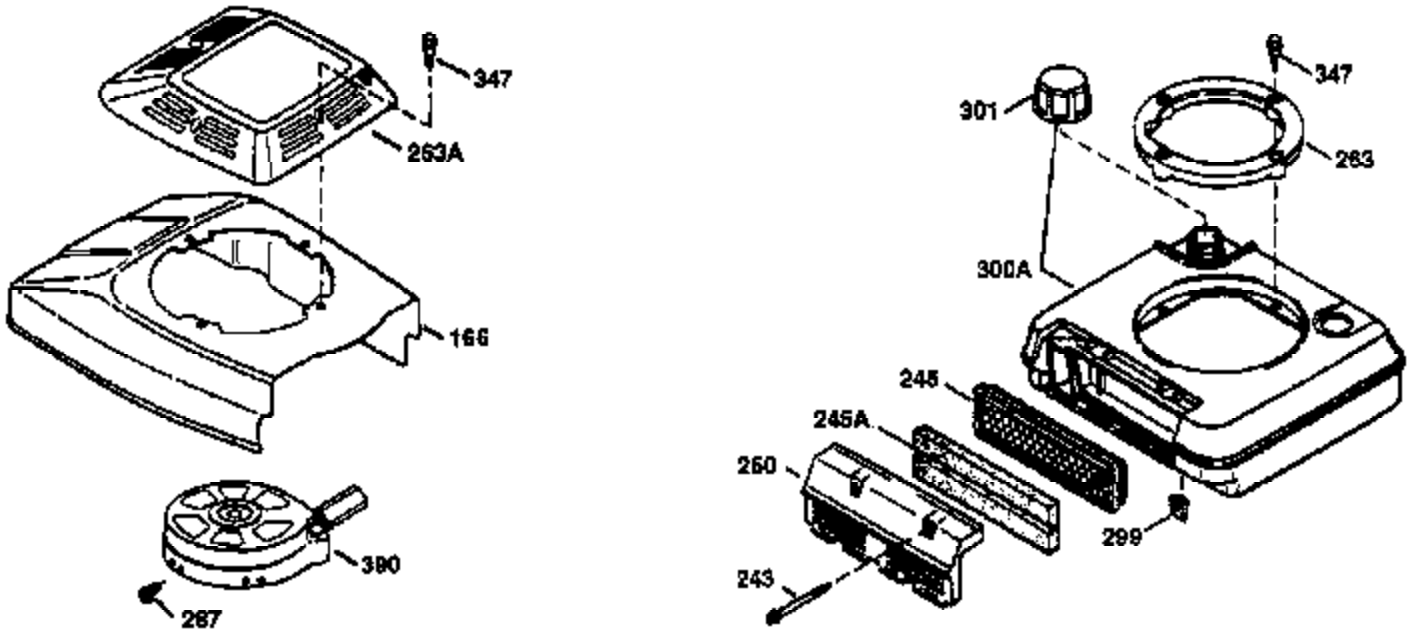

ILLUSTRATION SHOWS TYPICAL PARTS ONLY. ORDER BY PART NUMBER. PARTS NOT LISTED ARE SUPPLIED BY OEM.

VIEW 2 OF 3

Ref #	Part Number	Qty	Description
12A	36558	1	Breather Cover & Tube
19	35998	1	Extension Spring
69	35261	1	* Mounting Flange Gasket
70	34311D	1	Mounting Flange (Incl. 72 thru 83)
72	36083	1	Oil Drain Plug
75	27897	1	Oil Seal
86	650488	6	Screw, 1/4-20 x 1-1/4"
182	6201	2	Screw, 1/4-28 x 7/8"
185	31384A	1	Intake Pipe (Incl. 224)
186	36255	1	Governor Link
223	650451	2	Screw, 1/4-20 x 1"
238	650806	2	Screw, 10-32 x 5/8"
239	34338	1	* Air Cleaner Gasket
245	34340	1	Air Cleaner Filter
250	36213	1	Air Cleaner Cover
263	36214	1	Trim Ring
287	650926	2	Screw, 8-32 x 21/64"
300	35586	1	Fuel Tank (Incl. 292 & 301)
301	36246	1	Fuel Cap
370K	36695	1	Starter Decal
390	590694	1	Rewind Starter (NOTE: This engine could have been built with 590737 starter. Refer to the design of the rope pulley strength ribs for part identification. Individual starter parts do not interchange. Refer to service bulletin 116).