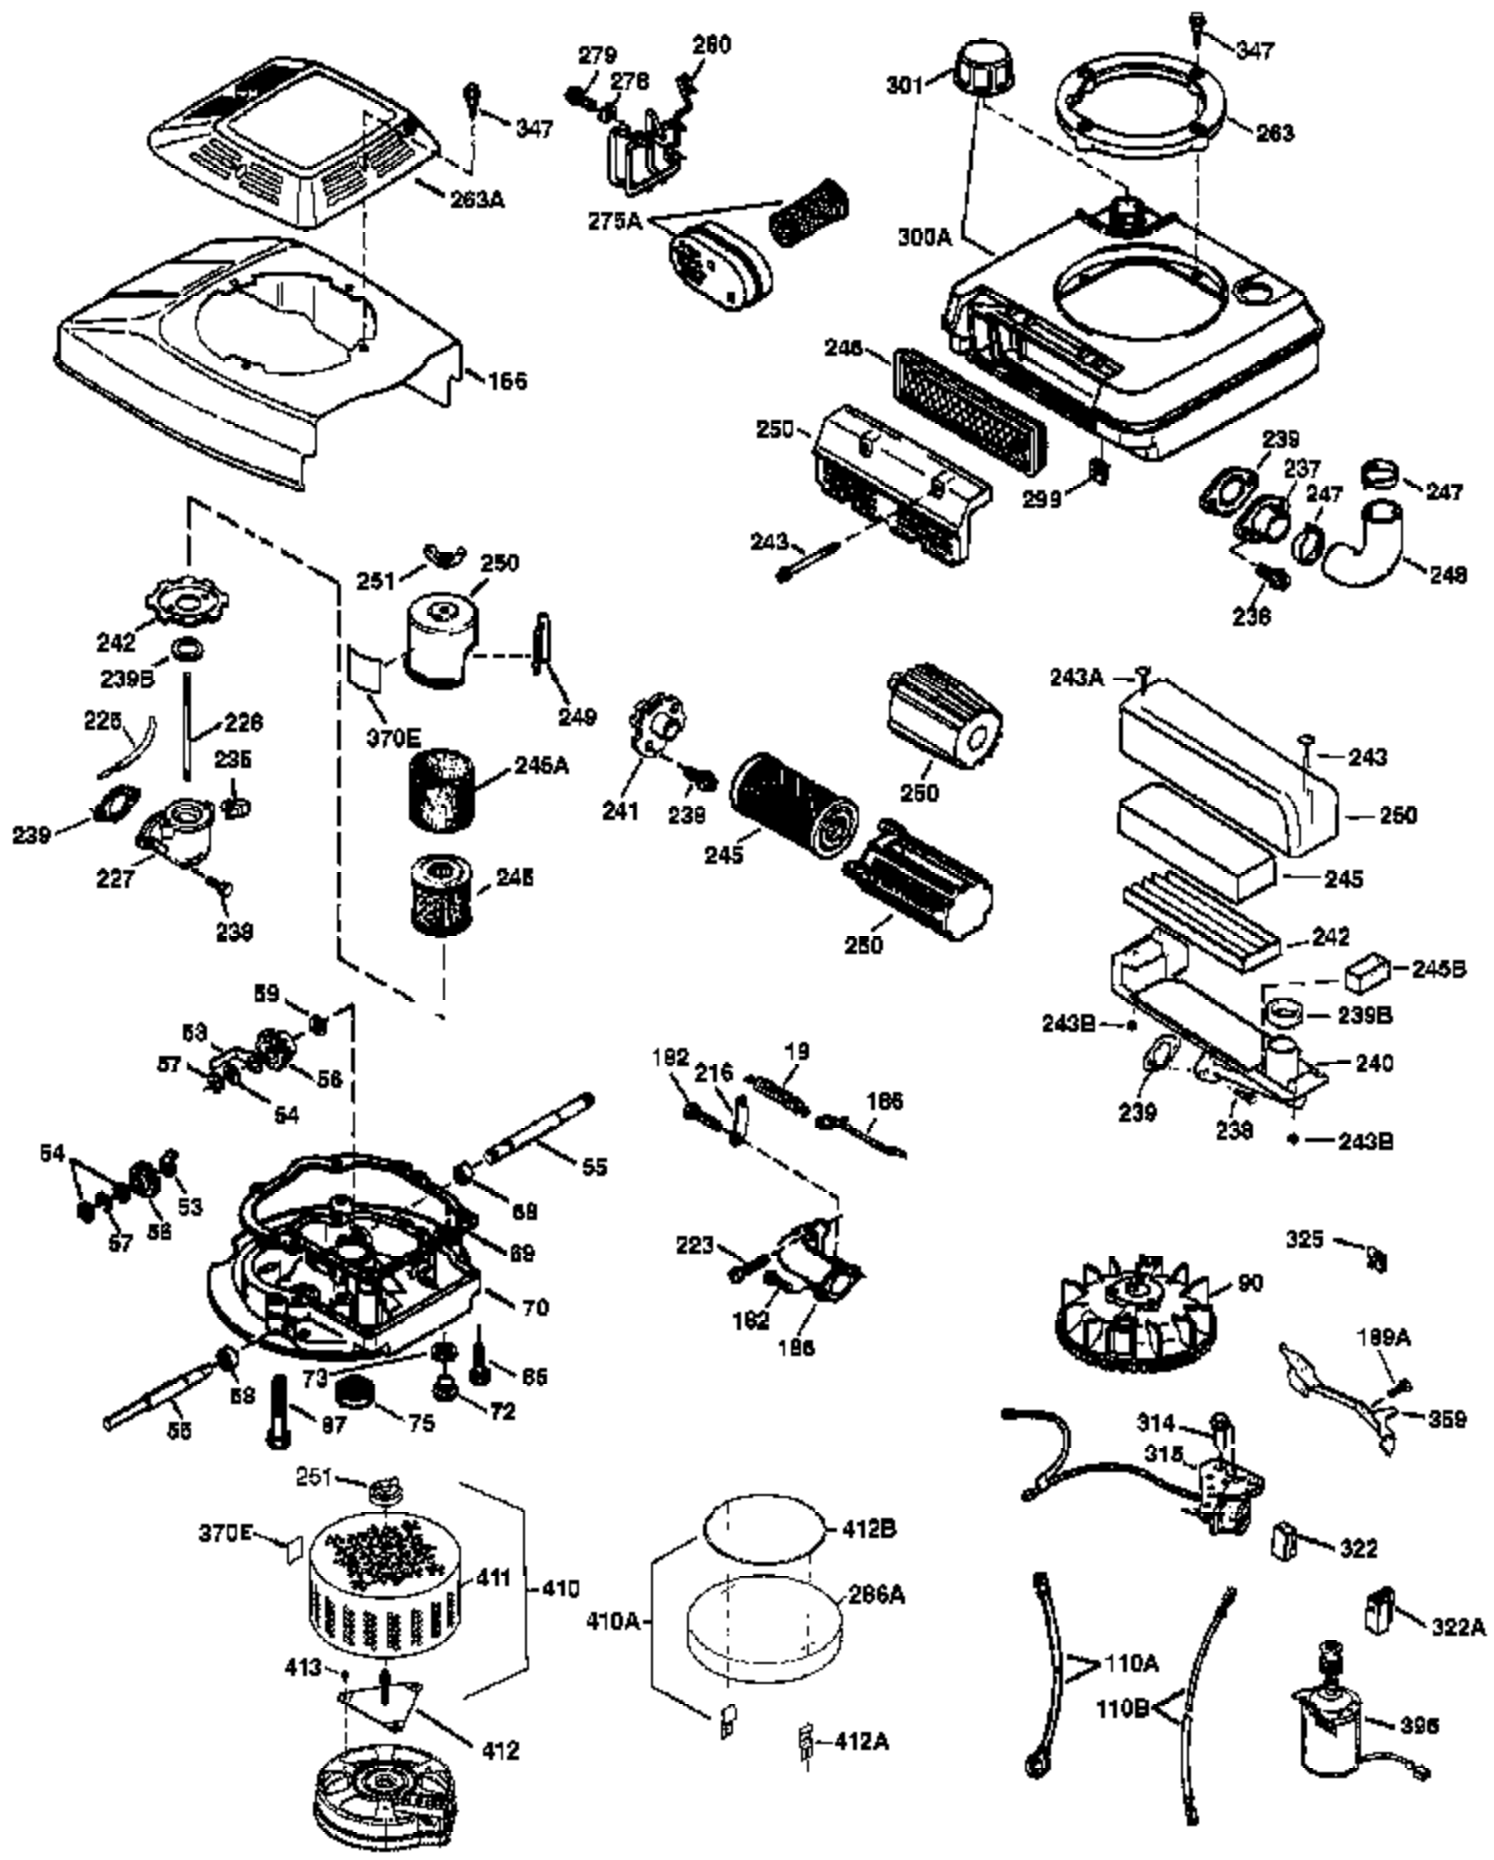

Ref #	Part Number	Qty	Description
172	32755	1	Valve Cover
174	30200	2	Screw, 10-24 x 9/16"
178	29752	2	Nut & Lock Washer, 1/4-28
182	6201	2	Screw, 1/4-28 x 7/8"
184	26756	1	* Carburetor To Intake Pipe Gasket
185	36544	1	Intake Pipe
186	34358	1	Governor Link
189	650839	2	Screw, 1/4-20 x 3/8"
191	36559	1	S.E. Brake Bracket (Incl. 195)
195	610973	1	Terminal
200	35727	1	Control Bracket (Incl. 202 thru 205)
202	36482	1	Compression Spring
203	31342	1	Compression Spring
204	650549	1	Screw, 5-40 x 7/16"
205	650777	1	Screw, 6-32 x 21/32"
207	34336	1	Throttle Link
209	30200	2	Screw, 10-24 x 9/16"
215	32410	1	Control Knob
223	650451	2	Screw, 1/4-20 x 1"
224	34690A	1	* Intake Pipe Gasket
238	650932	2	Screw, 10-32 x 49/64"
250	35065	1	Air Cleaner Cover
260	36420A	1	Blower Housing
261	30200	2	Screw, 10-24 x 9/16"
262	650831	2	Screw, 1/4-20 x 1/2"
275	36473	1	Muffler (Incl. 277)
277	650988	2	Screw, 1/4-20 x 2-5/16"
285	35000A	1	Starter Cup
287	650926	2	Screw, 8-32 x 21/64"
290	30705	1	Fuel Line
292	26460	2	Fuel Line Clamp
298	28763	3	Screw, 10-32 x 35/64"
300	34369B	1	Fuel Tank (Incl. 292 & 301)
301	36246	1	Fuel Cap
305	35647	1	Oil Fill Tube
306	34265	1	* "O"-Ring
307	35499	1	"O"-Ring
309	650562	1	Screw, 10-32 x 1/2"
310	35648	1	Dipstick
313	34080	1	Spacer
370K	36695	1	Starter Decal
370B	35167	1	Control Decal
370A	36261	1	Lubrication Decal
370C	36861	1	Primer Decal
380	632569	1	Carburetor (Incl. 184)
390	590694	1	Rewind Starter (NOTE: This engine could have been built with 590737 starter. Refer to the design of the rope pulley strength ribs for part identification. Individual starter parts do not interchange.)
400	36481	1	* Gasket Set (Incl. items marked PK in notes) Incl. part #'s: 26756 (1), 27234A (1), 33735 (1), 34265 (1), 34338 (1), 34690A (1), 35261 (1), 36477 (1)
416	36085	1	Spark Arrestor Kit (Incl. 417)(Optional)
417	650760	1	Screw, 8-32 x 3/8" (Optional)