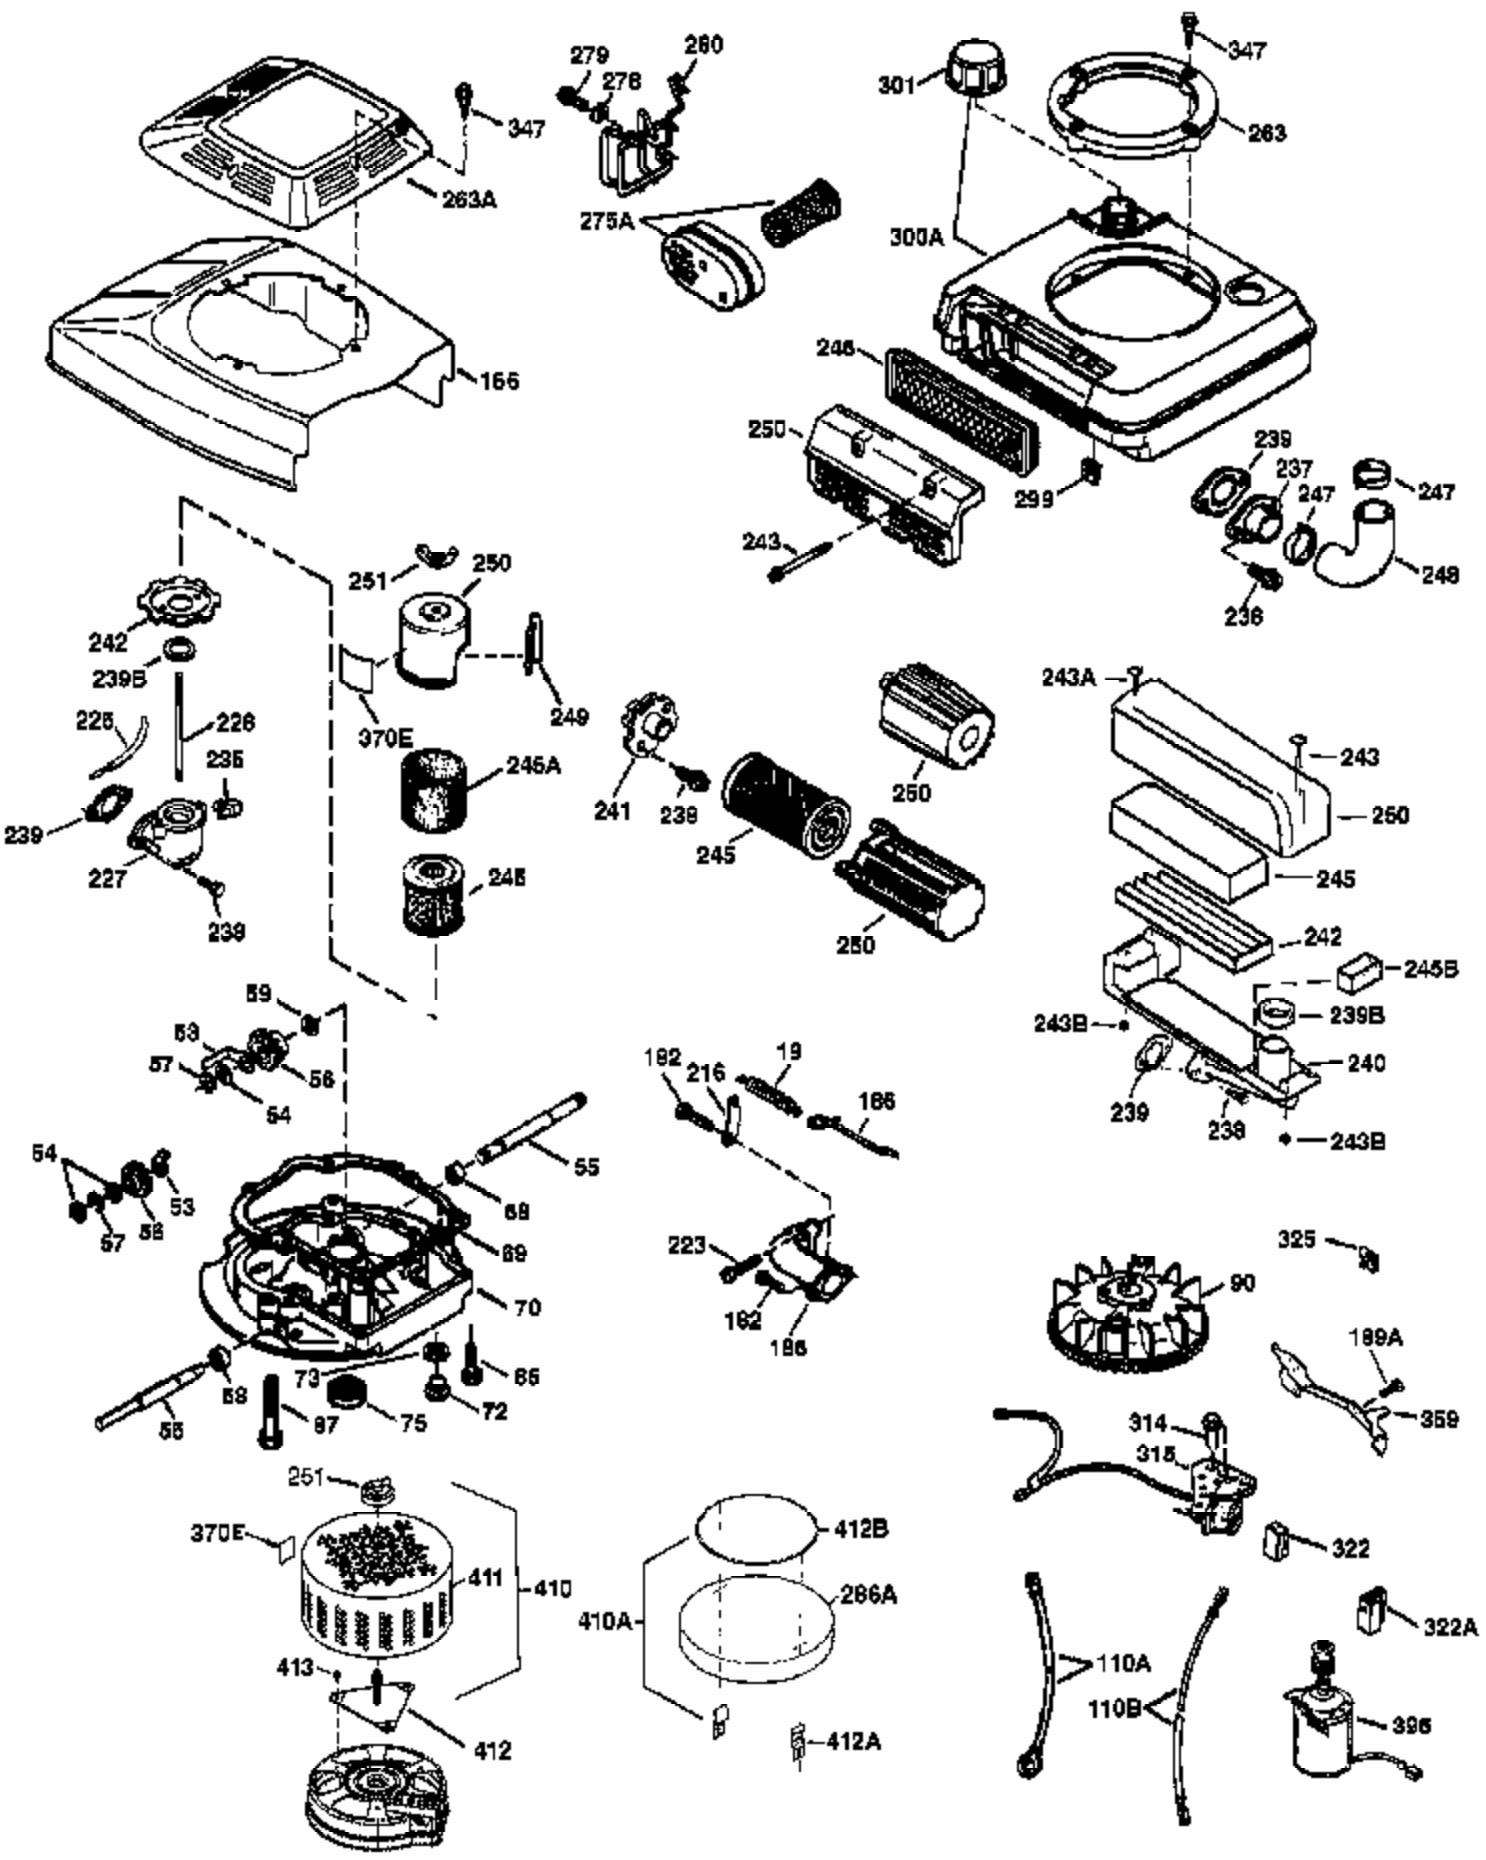

Ref #	Part Number	Qty	Description
19	31361	1	Extension Spring
69	35261	1	* Mounting Flange Gasket
70	34311D	1	Mounting Flange (Incl. 72 thru 83)
72	30572	1	Oil Drain Plug (Incl. 73)
73	28833	1	Drain Plug Gasket
75	27897	1	Oil Seal
86	650488	6	Screw, 1/4-20 x 1-1/4"
90	611112	1	Flywheel
182	6201	2	Screw, 1/4-28 x 7/8"
185	36544	1	Intake Pipe
186	34358	1	Governor Link
223	650451	2	Screw, 1/4-20 x 1"
238	650932	2	Screw, 10-32 x 49/64"
239	34338	1	* Air Cleaner Gasket
241	35797	1	Air Cleaner Collar
245	35066	1	Air Cleaner Filter
250	35065	1	Air Cleaner Cover
301	36246	1	Fuel Cap
380	632750	1	Carburetor (Incl. 184)