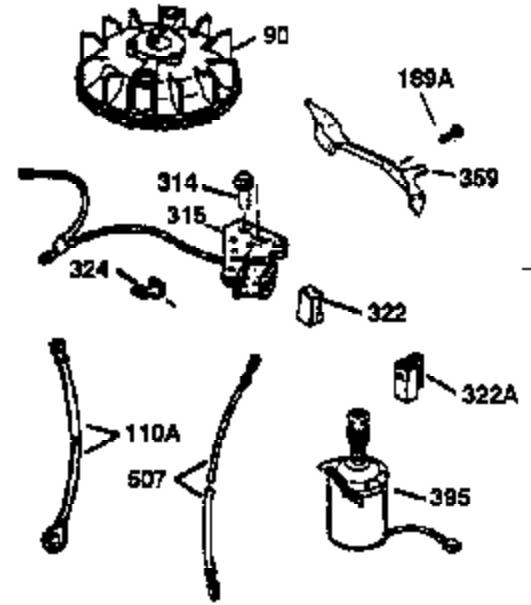

ILLUSTRATION SHOWS TYPICAL PARTS ONLY. ORDER BY PART NUMBER. PARTS NOT LISTED ARE SUPPLIED BY OEM.

VIEW 3 OF 3

Ref #	Part Number	Qty	Description
90	611112	1	Flywheel
238	650932	2	Screw, 10-32 x 49/64"
239	34338	1	* Air Cleaner Gasket
241	35797	1	Air Cleaner Collar
245	35066	1	Air Cleaner Filter
250	35065	1	Air Cleaner Cover
275	36473	1	Muffler (Incl. 277)
277	650988	2	Screw, 1/4-20 x 2-5/16"
416	36085	1	Spark Arrestor Kit (Incl. 417)(Optional)
417	650760	1	Screw, 8-32 x 3/8" (Optional)