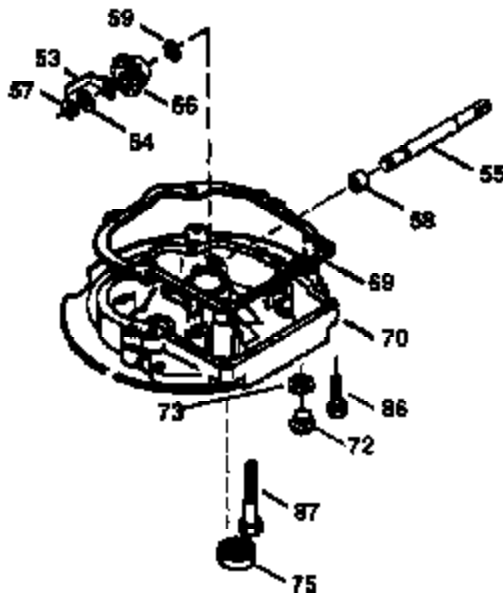

ILLUSTRATION SHOWS TYPICAL PARTS ONLY. ORDER BY PART NUMBER. PARTS NOT LISTED ARE SUPPLIED BY OEM.

VIEW 2 OF 3

Ref #	Part Number	Qty	Description
19	31361	1	Extension Spring
69	35261	1	* Mounting Flange Gasket
70	34311D	1	Mounting Flange (Incl. 72 thru 83)
72	30572	1	Oil Drain Plug
73	28833	1	Drain Plug Gasket
75	27897	1	Oil Seal
86	650488	6	Screw, 1/4-20 x 1-1/4"
182	6201	2	Screw, 1/4-28 x 7/8"
185	31384A	1	Intake Pipe (Incl. 224)
186	34358	1	Governor Link
223	650451	2	Screw, 1/4-20 x 1"
238	650932	2	Screw, 10-32 x 49/64"
239	34338	1	* Air Cleaner Gasket
245	35066	1	Air Cleaner Filter
250	35065	1	Air Cleaner Cover
287	650926	2	Screw, 8-32 x 21/64"
298	28763	3	Screw, 10-32 x 35/64"
300	34369B	1	Fuel Tank (Incl. 292 & 301)
301	35355	1	Fuel Cap
390	590694	1	Rewind Starter (NOTE: This engine could have been built with 590686 starter. Refer to the design of the air intake louvers for part identification. Individual starter parts do not interchange.)