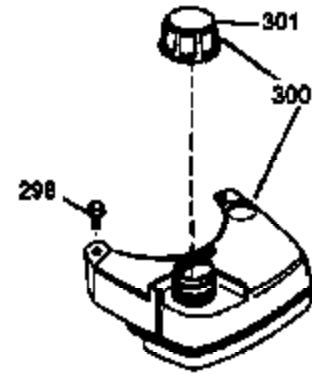

ILLUSTRATION SHOWS TYPICAL PARTS ONLY. ORDER BY PART NUMBER. PARTS NOT LISTED ARE SUPPLIED BY OEM.

VIEW 2 OF 3

Ref #	Part Number	Qty	Description
19	31361	1	Extension Spring
69	35261	1	* Mounting Flange Gasket
70	34311D	1	Mounting Flange (Incl. 72 thru 83)
72	30572	1	Oil Drain Plug
73	28833	1	Drain Plug Gasket
75	27897	1	Oil Seal
86	650488	6	Screw, 1/4-20 x 1-1/4"
182	6201	2	Screw, 1/4-28 x 7/8"
185	31384A	1	Intake Pipe (Incl. 224)
186	34358	1	Governor Link
223	650451	2	Screw, 1/4-20 x 1"
238	650932	2	Screw, 10-32 x 49/64"
239	34338	1	* Air Cleaner Gasket
245	35066	1	Air Cleaner Filter
250	35065	1	Air Cleaner Cover
287	650926	2	Screw, 8-32 x 21/64"
298	28763	3	Screw, 10-32 x 35/64"
300	34369B	1	Fuel Tank (Incl. 292 & 301)
301	35355	1	Fuel Cap
390	590694	1	Rewind Starter (NOTE: This engine could have been built with 590686 starter. Refer to the design of the air intake louvers for part identification. Individual starter parts do not interchange.)