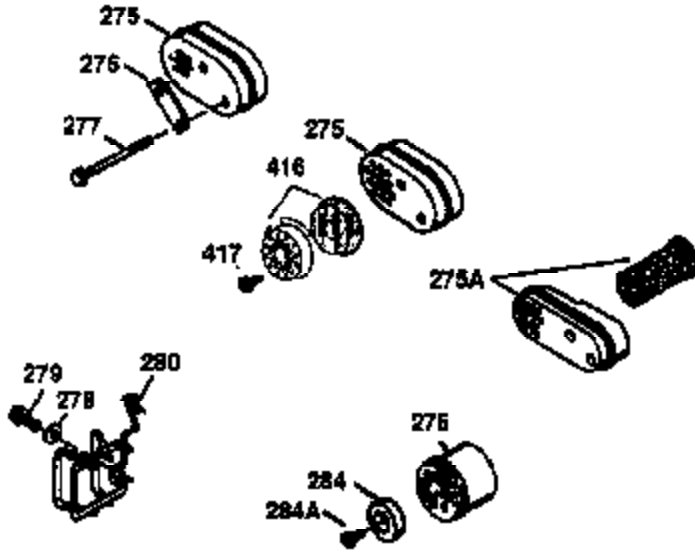

ILLUSTRATION SHOWS TYPICAL PARTS ONLY. ORDER BY PART NUMBER. PARTS NOT LISTED ARE SUPPLIED BY OEM.

VIEW 3 OF 3

Ref #	Part Number	Qty	Description
90	611112	1	Flywheel
238	650932	2	Screw, 10-32 x 49/64"
239	34338	1	* Air Cleaner Gasket
241	35797	1	Air Cleaner Collar
245	35066	1	Air Cleaner Filter
250	35065	1	Air Cleaner Cover
275	36473	1	Muffler (Incl. 277)
277	650988	2	Screw, 1/4-20 x 2-5/16"
416	36085	1	Spark Arrestor Kit (Incl. 417)(Optional)
417	650760	1	Screw, 8-32 x 3/8" (Optional)