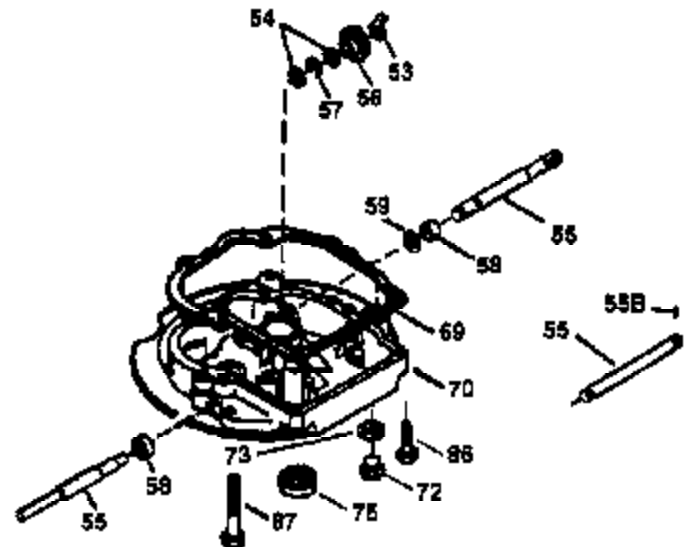

ILLUSTRATION SHOWS TYPICAL PARTS ONLY. ORDER BY PART NUMBER. PARTS NOT LISTED ARE SUPPLIED BY OEM.

VIEW 2 OF 3

Ref #	Part Number	Qty	Description
19	31361	1	Extension Spring
69	35261	1	* Mounting Flange Gasket
70	34311D	1	Mounting Flange (Incl. 72 thru 83)
72	30572	1	Oil Drain Plug
73	28833	1	Drain Plug Gasket
75	27897	1	Oil Seal
86	650488	6	Screw, 1/4-20 x 1-1/4"
182	6201	2	Screw, 1/4-28 x 7/8"
185	31384A	1	Intake Pipe (Incl. 224)
186	34358	1	Governor Link
223	650451	2	Screw, 1/4-20 x 1"
238	650932	2	Screw, 10-32 x 49/64"
239	34338	1	* Air Cleaner Gasket
245	35066	1	Air Cleaner Filter
250	35065	1	Air Cleaner Cover
287	650926	2	Screw, 8-32 x 21/64"
298	28763	3	Screw, 10-32 x 35/64"
300	34369B	1	Fuel Tank (Incl. 292 & 301)
301	35355	1	Fuel Cap
390	590694	1	Rewind Starter (NOTE: This engine could have been built with 590686 starter. Refer to the design of the air intake louvers for part identification. Individual starter parts do not interchange.)