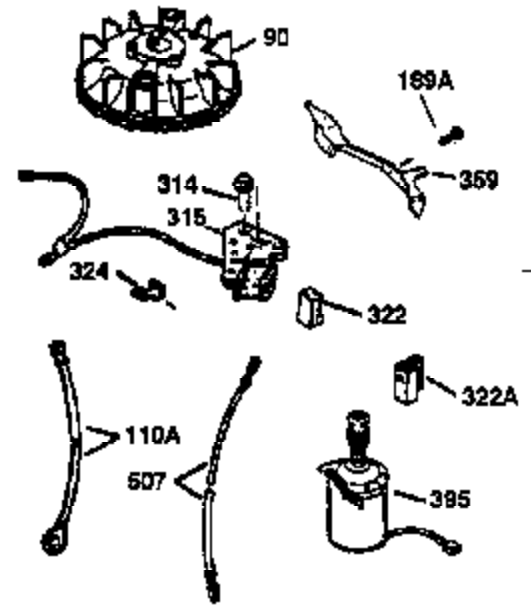

ILLUSTRATION SHOWS TYPICAL PARTS ONLY. ORDER BY PART NUMBER. PARTS NOT LISTED ARE SUPPLIED BY OEM.

VIEW 3 OF 3

Ref #	Part Number	Qty	Description
90	611112	1	Flywheel
238	650932	2	Screw, 10-32 x 49/64"
239	34338	1	* Air Cleaner Gasket
241	35797	1	Air Cleaner Collar
245	35066	1	Air Cleaner Filter
250	35065	1	Air Cleaner Cover
275	36473	1	Muffler (Incl. 277)
277	650988	2	Screw, 1/4-20 x 2-5/16"
416	36085	1	Spark Arrestor Kit (Incl. 417)(Optional)
417	650760	1	Screw, 8-32 x 3/8" (Optional)