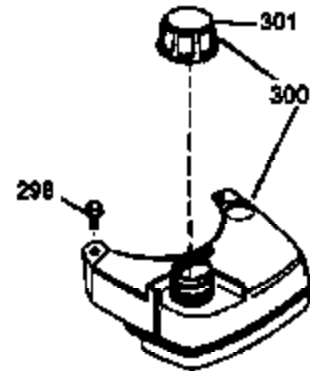

ILLUSTRATION SHOWS TYPICAL PARTS ONLY. ORDER BY PART NUMBER. PARTS NOT LISTED ARE SUPPLIED BY OEM.

VIEW 2 OF 3

Ref #	Part Number	Qty	Description
19	31361	1	Extension Spring
53	31745	1	Tang Washer
54	31747	1	Washer
55	35667	1	P.T.O. Shaft
56	31746	1	L.H. Worm Gear
57	31749	1	Retainer Ring
58	31744	1	Oil Seal
59	31787	1	Washer
69	35261	1	* Mounting Flange Gasket
70	33521E	1	Mounting Flange (Incl. 58,72 thru 83)
72	36083	1	Oil Drain Plug
75	26208	1	Oil Seal
86	650488	5	Screw, 1/4-20 x 1-1/4"
87	650492	1	Screw, 1/4-20 x 2-1/4"
182	6201	2	Screw, 1/4-28 x 7/8"
185	36544	1	Intake Pipe (Incl. 224)
186	34337	1	Governor Link
223	650451	2	Screw, 1/4-20 x 1"
238	650932	2	Screw, 10-32 x 49/64"
239	34338	1	* Air Cleaner Gasket
245	35066	1	Air Cleaner Filter
250	35065	1	Air Cleaner Cover
287	650926	2	Screw, 8-32 x 21/64"
298	28763	3	Screw, 10-32 x 35/64"
300	34369B	1	Fuel Tank (Incl. 292 & 301)
301	35355	1	Fuel Cap
390	590694	1	Rewind Starter (NOTE: This engine could have been built with 590686 starter. Refer to the design of the air intake louvers for part identification. Individual starter parts do not interchange.)