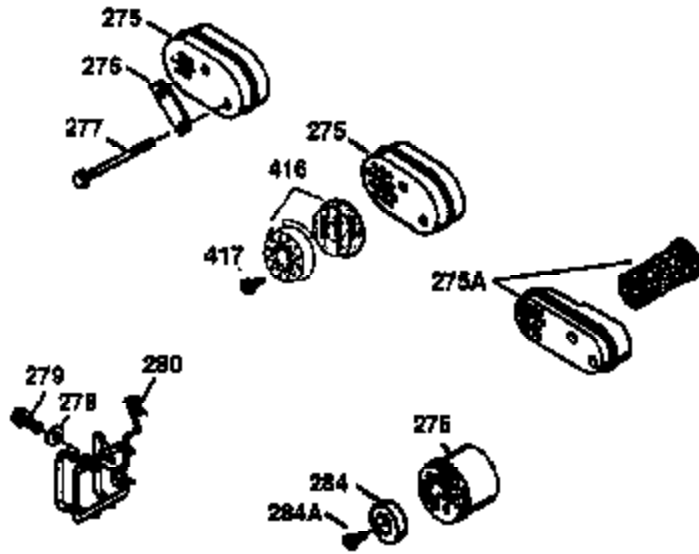

ILLUSTRATION SHOWS TYPICAL PARTS ONLY. ORDER BY PART NUMBER. PARTS NOT LISTED ARE SUPPLIED BY OEM.

VIEW 3 OF 3

Ref #	Part Number	Qty	Description
90	611112	1	Flywheel
238	650932	2	Screw, 10-32 x 49/64"
239	34338	1	* Air Cleaner Gasket
241	35797	1	Air Cleaner Collar
245	35066	1	Air Cleaner Filter
250	35065	1	Air Cleaner Cover
275	36473	1	Muffler (Incl. 277)
277	650988	2	Screw, 1/4-20 x 2-5/16"
416	36085	1	Spark Arrestor Kit (Incl. 417)(Optional)
417	650760	1	Screw, 8-32 x 3/8" (Optional)