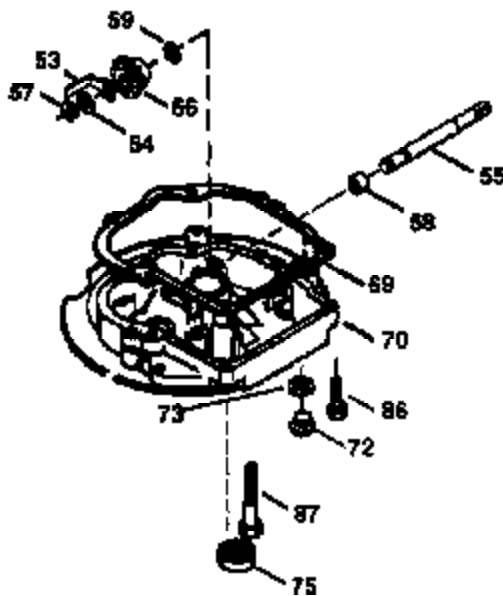

ILLUSTRATION SHOWS TYPICAL PARTS ONLY. ORDER BY PART NUMBER. PARTS NOT LISTED ARE SUPPLIED BY OEM.

VIEW 2 OF 3

Ref #	Part Number	Qty	Description
19	31361	1	Extension Spring
53	31745	1	Tang Washer
54	31747	1	Washer
55	35667	1	P.T.O. Shaft
56	31746	1	L.H. Worm Gear
57	31749	1	Retainer Ring
58	31744	1	Oil Seal
59	31787	1	Washer
69	35261	1	* Mounting Flange Gasket
70	33521E	1	Mounting Flange (Incl. 58,72 thru 83)
72	36083	1	Oil Drain Plug
75	26208	1	Oil Seal
86	650488	5	Screw, 1/4-20 x 1-1/4"
87	650492	1	Screw, 1/4-20 x 2-1/4"
182	6201	2	Screw, 1/4-28 x 7/8"
185	36544	1	Intake Pipe (Incl. 224)
186	34337	1	Governor Link
223	650451	2	Screw, 1/4-20 x 1"
238	650932	2	Screw, 10-32 x 49/64"
239	34338	1	* Air Cleaner Gasket
245	35066	1	Air Cleaner Filter
250	35065	1	Air Cleaner Cover
287	650926	2	Screw, 8-32 x 21/64"
298	28763	3	Screw, 10-32 x 35/64"
300	34369B	1	Fuel Tank (Incl. 292 & 301)
301	35355	1	Fuel Cap
390	590694	1	Rewind Starter (NOTE: This engine could have been built with 590686 starter. Refer to the design of the air intake louvers for part identification. Individual starter parts do not interchange.)