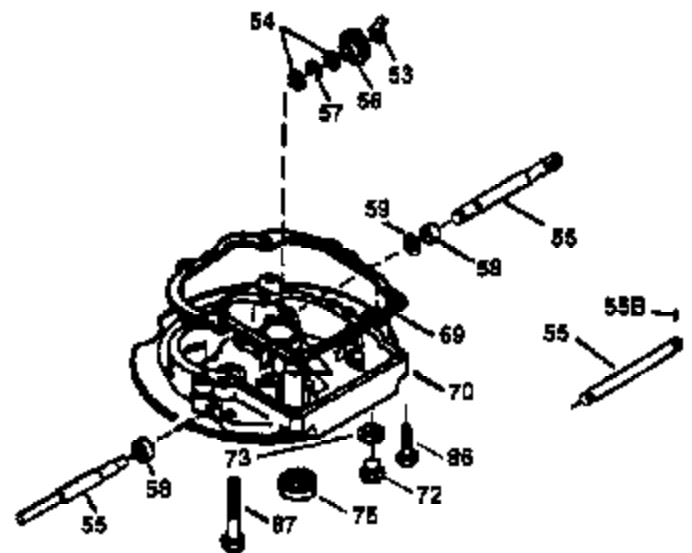

ILLUSTRATION SHOWS TYPICAL PARTS ONLY. ORDER BY PART NUMBER. PARTS NOT LISTED ARE SUPPLIED BY OEM.

VIEW 2 OF 3

Ref #	Part Number	Qty	Description
19	31361	1	Extension Spring
53	31745	1	Tang Washer
54	31747	1	Washer
55	35667	1	P.T.O. Shaft
56	31746	1	L.H. Worm Gear
57	31749	1	Retainer Ring
58	31744	1	Oil Seal
59	31787	1	Washer
69	35261	1	* Mounting Flange Gasket
70	33521E	1	Mounting Flange (Incl. 58,72 thru 83)
72	36083	1	Oil Drain Plug
75	26208	1	Oil Seal
86	650488	5	Screw, 1/4-20 x 1-1/4"
87	650492	1	Screw, 1/4-20 x 2-1/4"
182	6201	2	Screw, 1/4-28 x 7/8"
185	36544	1	Intake Pipe (Incl. 224)
186	34337	1	Governor Link
223	650451	2	Screw, 1/4-20 x 1"
238	650932	2	Screw, 10-32 x 49/64"
239	34338	1	* Air Cleaner Gasket
245	35066	1	Air Cleaner Filter
250	35065	1	Air Cleaner Cover
287	650926	2	Screw, 8-32 x 21/64"
298	28763	3	Screw, 10-32 x 35/64"
300	34369B	1	Fuel Tank (Incl. 292 & 301)
301	35355	1	Fuel Cap
390	590694	1	Rewind Starter (NOTE: This engine could have been built with 590686 starter. Refer to the design of the air intake louvers for part identification. Individual starter parts do not interchange.)