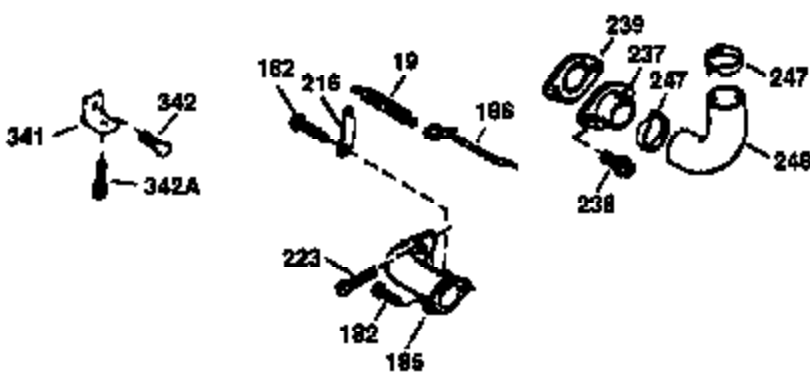

ILLUSTRATION SHOWS TYPICAL PARTS ONLY. ORDER BY PART NUMBER. PARTS NOT LISTED ARE SUPPLIED BY OEM.

VIEW 2 OF 3

Ref #	Part Number	Qty	Description
19	31361	1	Extension Spring
53	31745	1	Tang Washer
54	31747	1	Washer
55	35667	1	P.T.O. Shaft
56	31746	1	L.H. Worm Gear
57	31749	1	Retainer Ring
58	31744	1	Oil Seal
59	31787	1	Washer
69	35261	1	* Mounting Flange Gasket
70	33521E	1	Mounting Flange (Incl. 58,72 thru 83)
72	36083	1	Oil Drain Plug
75	26208	1	Oil Seal
86	650488	5	Screw, 1/4-20 x 1-1/4"
87	650492	1	Screw, 1/4-20 x 2-1/4"
182	6201	2	Screw, 1/4-28 x 7/8"
185	36544	1	Intake Pipe (Incl. 224)
186	34337	1	Governor Link
223	650451	2	Screw, 1/4-20 x 1"
238	650932	2	Screw, 10-32 x 49/64"
239	34338	1	* Air Cleaner Gasket
245	35066	1	Air Cleaner Filter
250	35065	1	Air Cleaner Cover
287	650926	2	Screw, 8-32 x 21/64"
298	28763	3	Screw, 10-32 x 35/64"
300	34369B	1	Fuel Tank (Incl. 292 & 301)
301	35355	1	Fuel Cap
390	590694	1	Rewind Starter (NOTE: This engine could have been built with 590686 starter. Refer to the design of the air intake louvers for part identification. Individual starter parts do not interchange.)