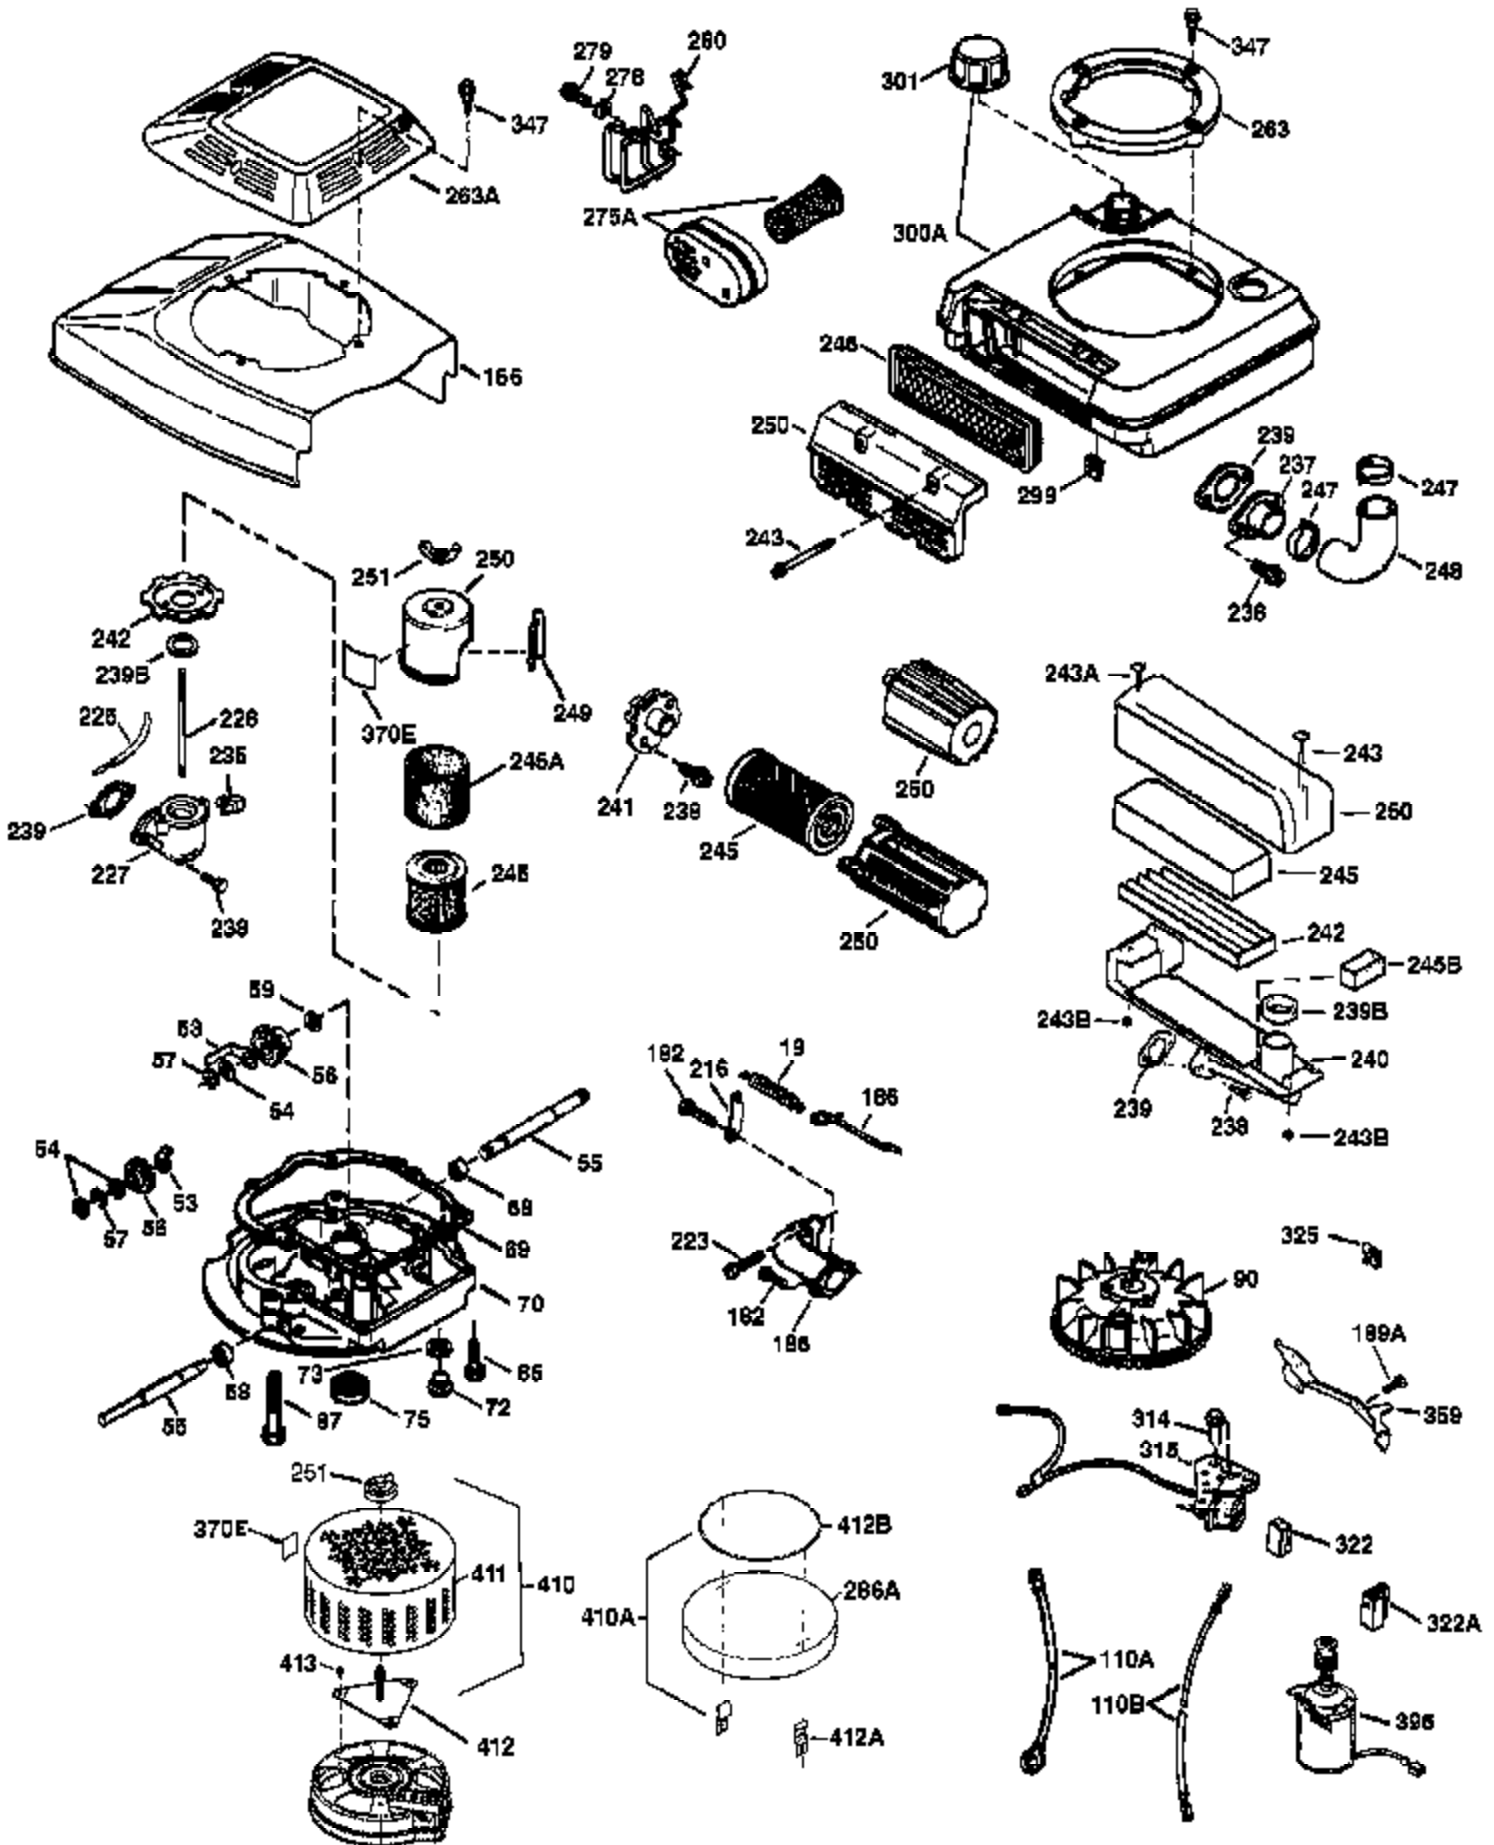

Ref #	Part Number	Qty	Description
19	31361	1	Extension Spring
69	35261	1	* Mounting Flange Gasket
70	34311D	1	Mounting Flange (Incl. 72 thru 83)
72	36083	1	Oil Drain Plug
75	27897	1	Oil Seal
86	650488	6	Screw, 1/4-20 x 1-1/4"
90	611112	1	Flywheel
166	36600	1	Engine Shroud
182	6201	2	Screw, 1/4-28 x 7/8"
185	36544	1	Intake Pipe
186	34337	1	Governor Link
223	650451	2	Screw, 1/4-20 x 1"
238	650932	2	Screw, 10-32 x 49/64"
239	34338	1	* Air Cleaner Gasket
241	35797	1	Air Cleaner Collar
245	35066	1	Air Cleaner Filter
250	35986	1	Air Cleaner Cover
301	35355	1	Fuel Cap
347	650898A	3	Screw, 10-32 x 27/32"
380	632078A	1	Carburetor (Incl. 184)