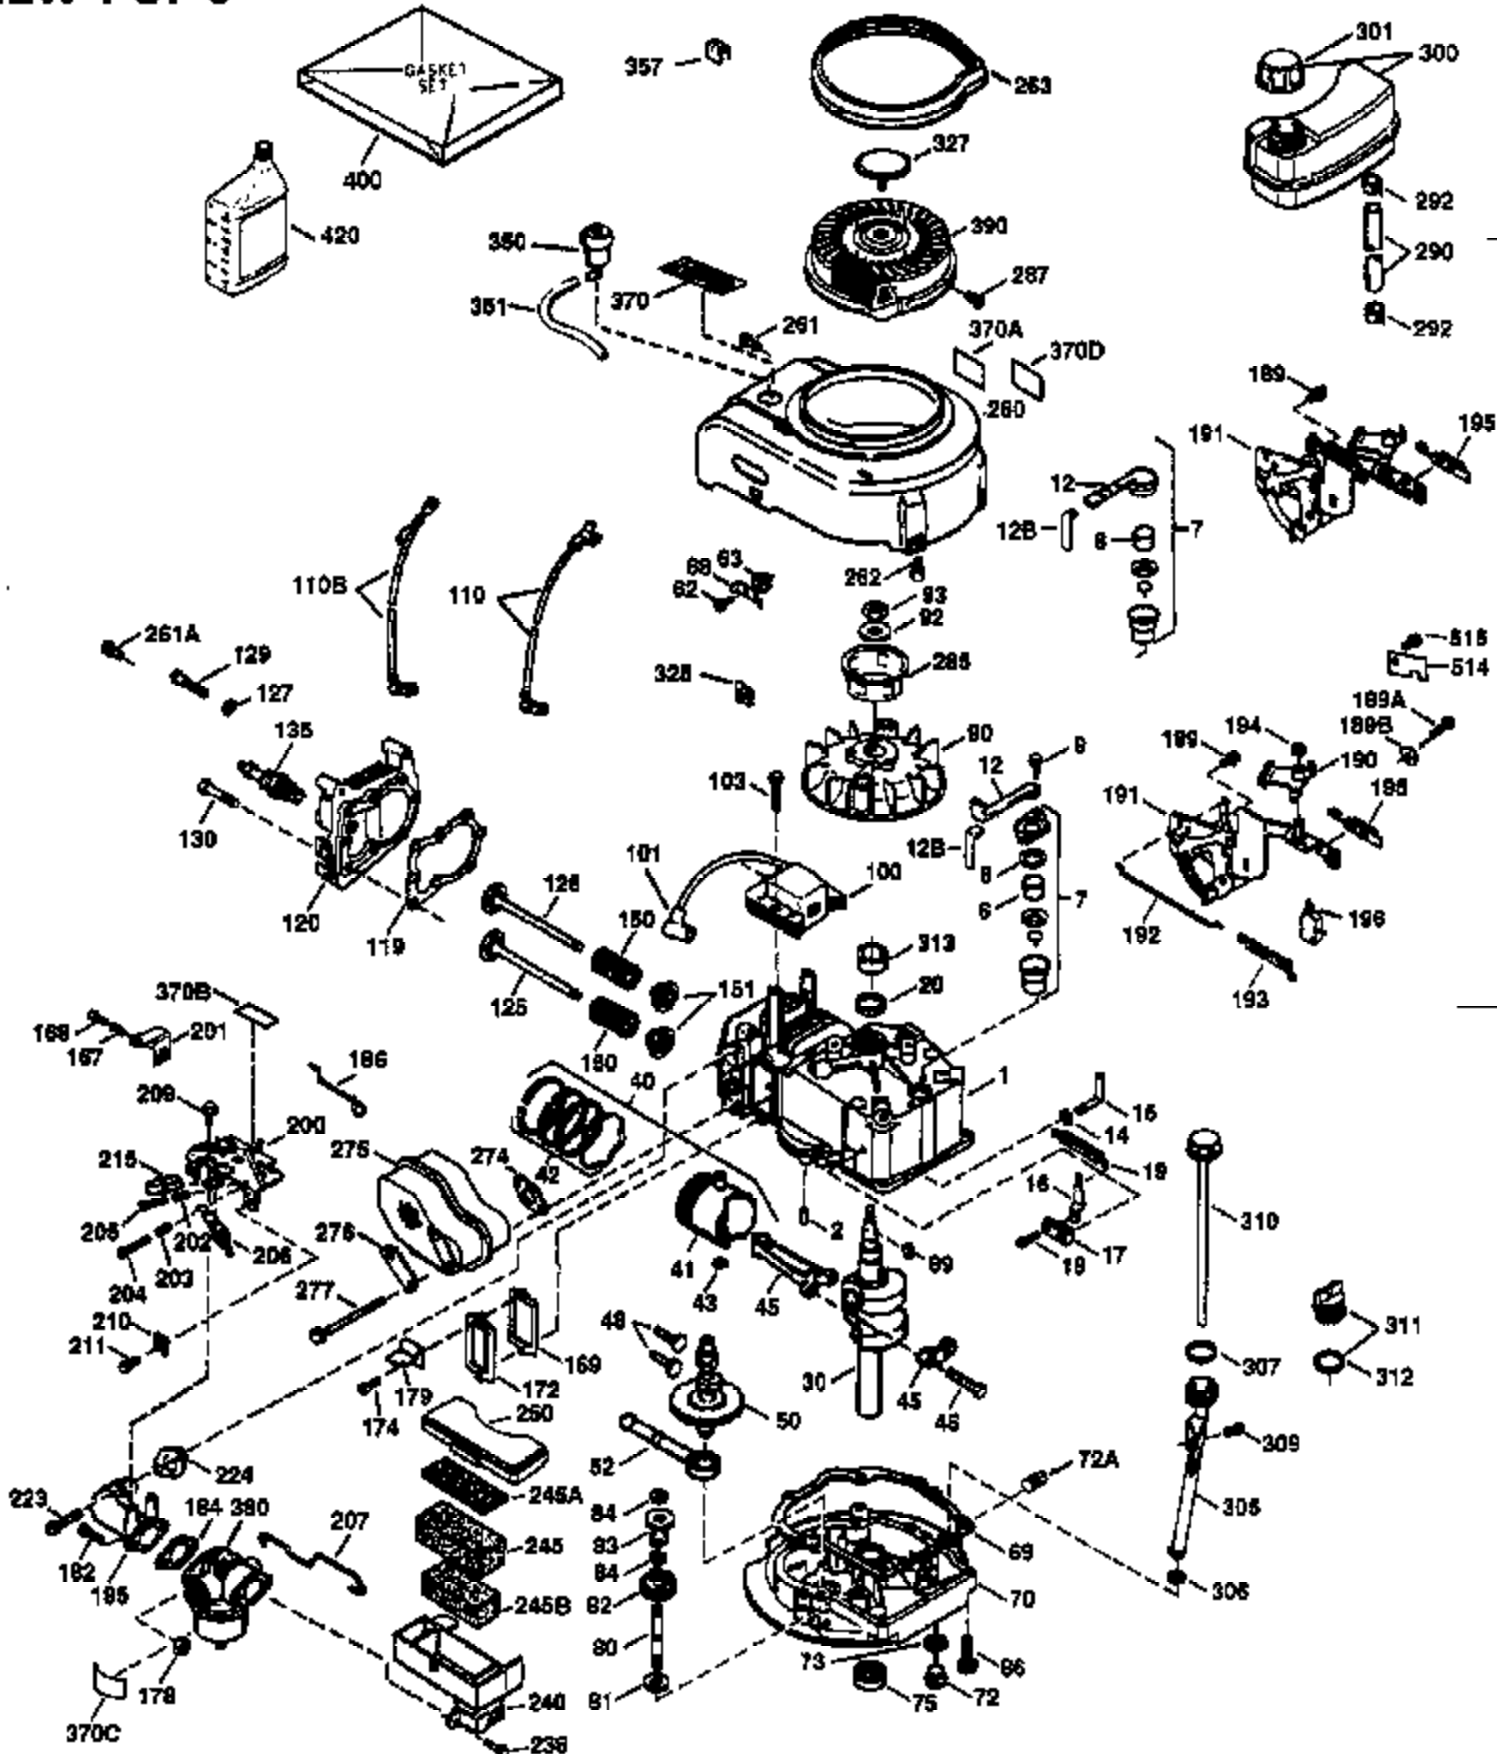

## Engine Parts List #1

Ref #	Part Number	Qty	Description
1	36478A	1	Cylinder (Incl. 2,7,20 & 125)
2	26727	2	Dowel Pin
6	33734	1	Breather Element
7	36557	1	Breather Ass'y. (Incl. 6 & 12A)
12A	36558	1	Breather Cover & Tube (Incl. 12B)
12B	34695	1	Breather Tube Elbow
14	28277	1	Washer
15	30589	1	Governor Rod
16	31383A	1	Governor Lever
17	31335	1	Governor Lever Clamp
18	650548	1	Screw, 8-32 x 5/16"
19	31361	1	Extension Spring
20	32600	1	Oil Seal
30	36215A	1	Crankshaft
40	36073	1	Piston, Pin & Ring Set (Std.)
40	36074	1	Piston, Pin & Ring Set (.010" OS)
40	36075	1	Piston, Pin & Ring Set (.020" OS)
41	36070	1	Piston & Pin Ass'y. (Std.) (Incl. 43)
41	36071	1	Piston & Pin Ass'y. (.010" OS) (Incl. 43)
41	36072	1	Piston & Pin Ass'y. (.020" OS) (Incl. 43)
42	36076	1	Ring Set (Std.)
42	36077	1	Ring Set (.010" OS)
42	36078	1	Ring Set (.020" OS)
43	20381	2	Piston Pin Retaining Ring
45	30963B	1	Connecting Rod (Incl. 46)
46	32610A	2	Connecting Rod Bolt
48	27241	2	Valve Lifter
50	35992	1	Camshaft (MCR)
52	29914	1	Oil Pump Ass'y.
69	35261	1	* Mounting Flange Gasket
70	34311D	1	Mounting Flange (Incl. 72 thru 83)
72	36083	1	Oil Drain Plug
75	27897	1	Oil Seal
80	30574A	1	Governor Shaft
81	30590A	1	Washer
82	30591	1	Governor Gear Ass'y. (Incl. 81)
83	30588A	1	Governor Spool
86	650488	6	Screw, 1/4-20 x 1-1/4"
89	611004	1	Flywheel Key
90	611112	1	Flywheel
92	650815	1	Belleville Washer
93	650816	1	Flywheel Nut
100	34443A	1	Solid State Ignition
101	610118	1	Spark Plug Cover
103	650814	2	Screw, Torx T-15, 10-24 x 1"
110	34961	1	Ground Wire
119	36477	1	* Cylinder Head Gasket
120	36476	1	Cylinder Head
125	36471	1	Exhaust Valve (Std.) (Incl. 151)
125	36472	1	Exhaust Valve (1/32" OS) (Incl. 151)
126	29314B	1	Intake Valve (Std.) (Incl. 151)
126	29315C	1	Intake Valve (1/32" OS) (Incl. 151)
130	6021A	8	Screw, 5/16-18 x 1-1/2"
135	35395	1	Resistor Spark Plug (RJ19LM)
150	35991	2	Valve Spring
151	31673	2	Valve Spring Cap
169	27234A	1	* Valve Cover Gasket
172	32755	1	Valve Cover