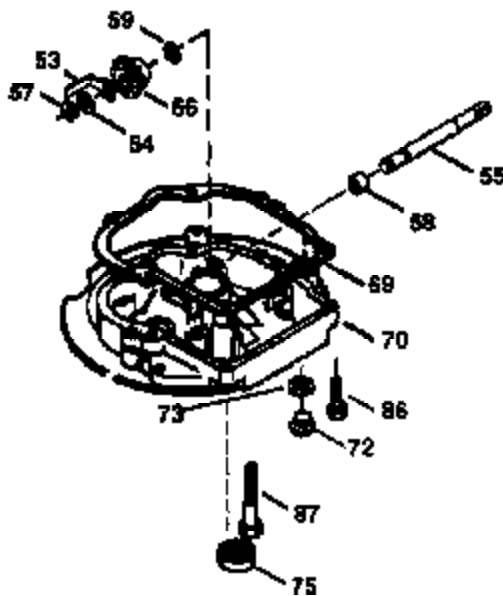

ILLUSTRATION SHOWS TYPICAL PARTS ONLY. ORDER BY PART NUMBER. PARTS NOT LISTED ARE SUPPLIED BY OEM.

VIEW 2 OF 3

Ref #	Part Number	Qty	Description
12A	36558	1	Breather Cover & Tube (Incl. 12B)
19	31361	1	Extension Spring
69	35261	1	* Mounting Flange Gasket
70	34311D	1	Mounting Flange (Incl. 72 thru 83)
72	36083	1	Oil Drain Plug
75	27897	1	Oil Seal
86	650488	6	Screw, 1/4-20 x 1-1/4"
166	36600	1	Engine Shroud
182	6201	2	Screw, 1/4-28 x 7/8"
185	36544	1	Intake Pipe (Incl. 224)
186	34337	1	Governor Link
223	650451	2	Screw, 1/4-20 x 1"
238	650932	2	Screw, 10-32 x 49/64"
239	34338	1	* Air Cleaner Gasket
245	35066	1	Air Cleaner Filter
250	35986	1	Air Cleaner Cover
287	650926	2	Screw, 8-32 x 21/64"
300	35586	1	Fuel Tank (Incl. 292 & 301)
301	35355	1	Fuel Cap
347	650898A	3	Screw, 10-32 x 27/32"
390	590702	1	Rewind Starter (NOTE: This engine could have been built with 590637 starter. Refer to the design of the air intake louvers for part identification. Individual starter parts do not interchange.)