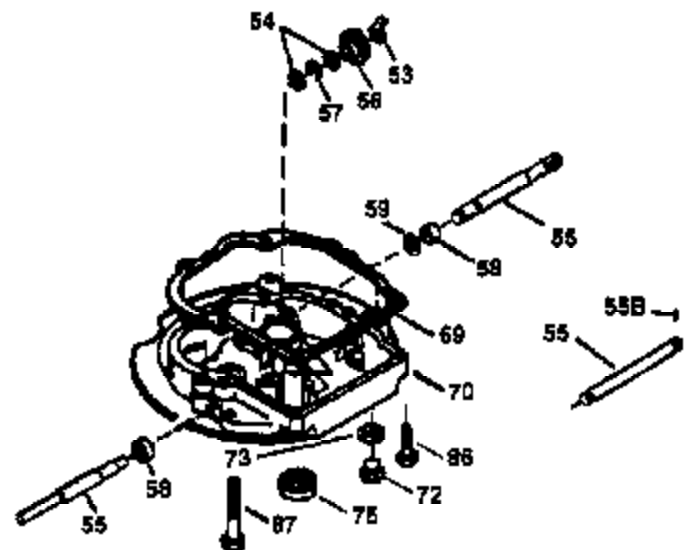

ILLUSTRATION SHOWS TYPICAL PARTS ONLY. ORDER BY PART NUMBER. PARTS NOT LISTED ARE SUPPLIED BY OEM.

VIEW 2 OF 3

Ref #	Part Number	Qty	Description
12A	36558	1	Breather Cover & Tube (Incl. 12B)
19	31361	1	Extension Spring
69	35261	1	* Mounting Flange Gasket
70	34311D	1	Mounting Flange (Incl. 72 thru 83)
72	36083	1	Oil Drain Plug
75	27897	1	Oil Seal
86	650488	6	Screw, 1/4-20 x 1-1/4"
166	36600	1	Engine Shroud
182	6201	2	Screw, 1/4-28 x 7/8"
185	36544	1	Intake Pipe (Incl. 224)
186	34337	1	Governor Link
223	650451	2	Screw, 1/4-20 x 1"
238	650932	2	Screw, 10-32 x 49/64"
239	34338	1	* Air Cleaner Gasket
245	35066	1	Air Cleaner Filter
250	35986	1	Air Cleaner Cover
287	650926	2	Screw, 8-32 x 21/64"
300	35586	1	Fuel Tank (Incl. 292 & 301)
301	35355	1	Fuel Cap
347	650898A	3	Screw, 10-32 x 27/32"
390	590702	1	Rewind Starter (NOTE: This engine could have been built with 590637 starter. Refer to the design of the air intake louvers for part identification. Individual starter parts do not interchange.)