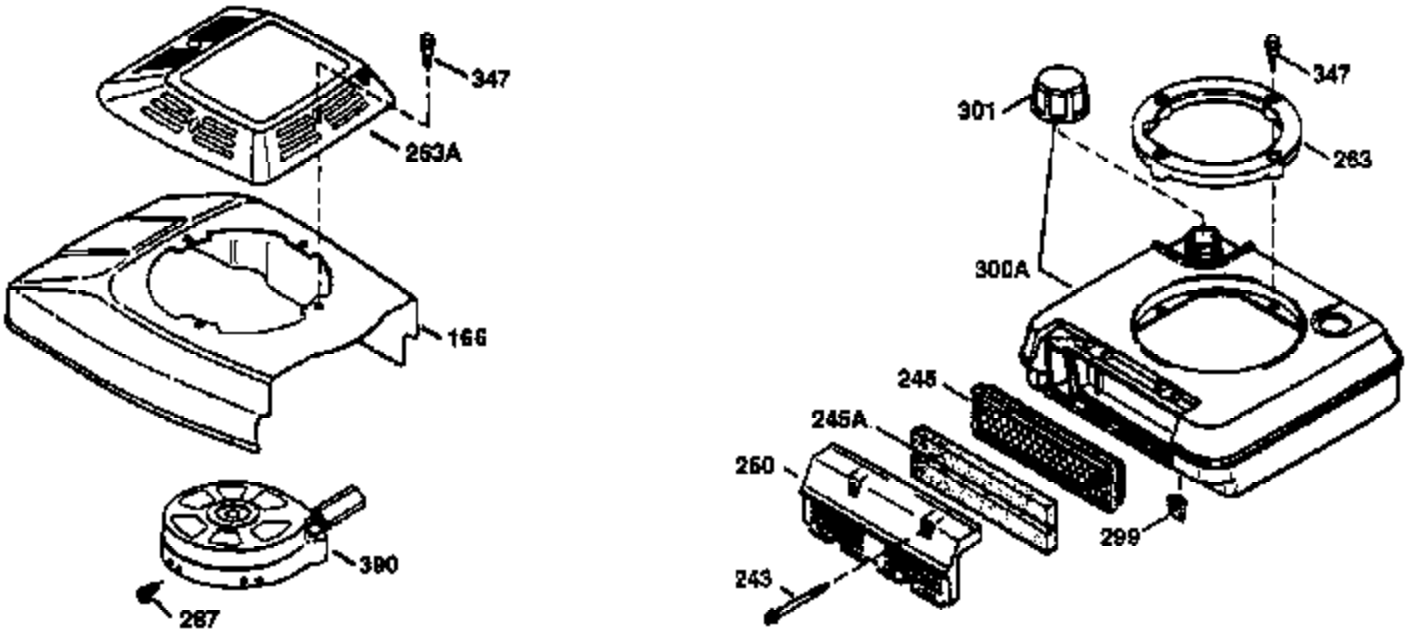

ILLUSTRATION SHOWS TYPICAL PARTS ONLY. ORDER BY PART NUMBER. PARTS NOT LISTED ARE SUPPLIED BY OEM.

VIEW 2 OF 3

Ref #	Part Number	Qty	Description
19	31361	1	Extension Spring
69	35261	1	* Mounting Flange Gasket
70	34311D	1	Mounting Flange (Incl. 72 thru 83)
72	36083	1	Oil Drain Plug
75	27897	1	Oil Seal
86	650488	6	Screw, 1/4-20 x 1-1/4"
182	6201	2	Screw, 1/4-28 x 7/8"
185	31384A	1	Intake Pipe (Incl. 224)
186	34358	1	Governor Link
223	650451	2	Screw, 1/4-20 x 1"
238	650932	2	Screw, 10-32 x 49/64"
239	34338	1	* Air Cleaner Gasket
245	35066	1	Air Cleaner Filter
250	35065	1	Air Cleaner Cover
287	650926	2	Screw, 8-32 x 21/64"
298	28763	3	Screw, 10-32 x 35/64"
300	34369B	1	Fuel Tank (Incl. 292 & 301)
301	35355	1	Fuel Cap
390	590694	1	Rewind Starter (NOTE: This engine could have been built with 590686 starter. Refer to the design of the air intake louvers for part identification. Individual starter parts do not interchange.)