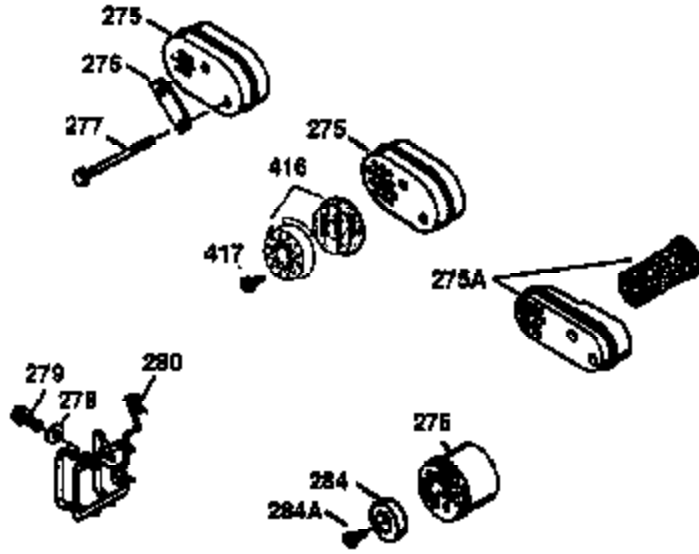

ILLUSTRATION SHOWS TYPICAL PARTS ONLY. ORDER BY PART NUMBER. PARTS NOT LISTED ARE SUPPLIED BY OEM.

VIEW 3 OF 3

Ref #	Part Number	Qty	Description
90	611112	1	Flywheel
238	650932	2	Screw, 10-32 x 49/64"
239	34338	1	* Air Cleaner Gasket
241	35797	1	Air Cleaner Collar
245	35066	1	Air Cleaner Filter
250	35065	1	Air Cleaner Cover
275	36473	1	Muffler (Incl. 277)
277	650988	2	Screw, 1/4-20 x 2-5/16"