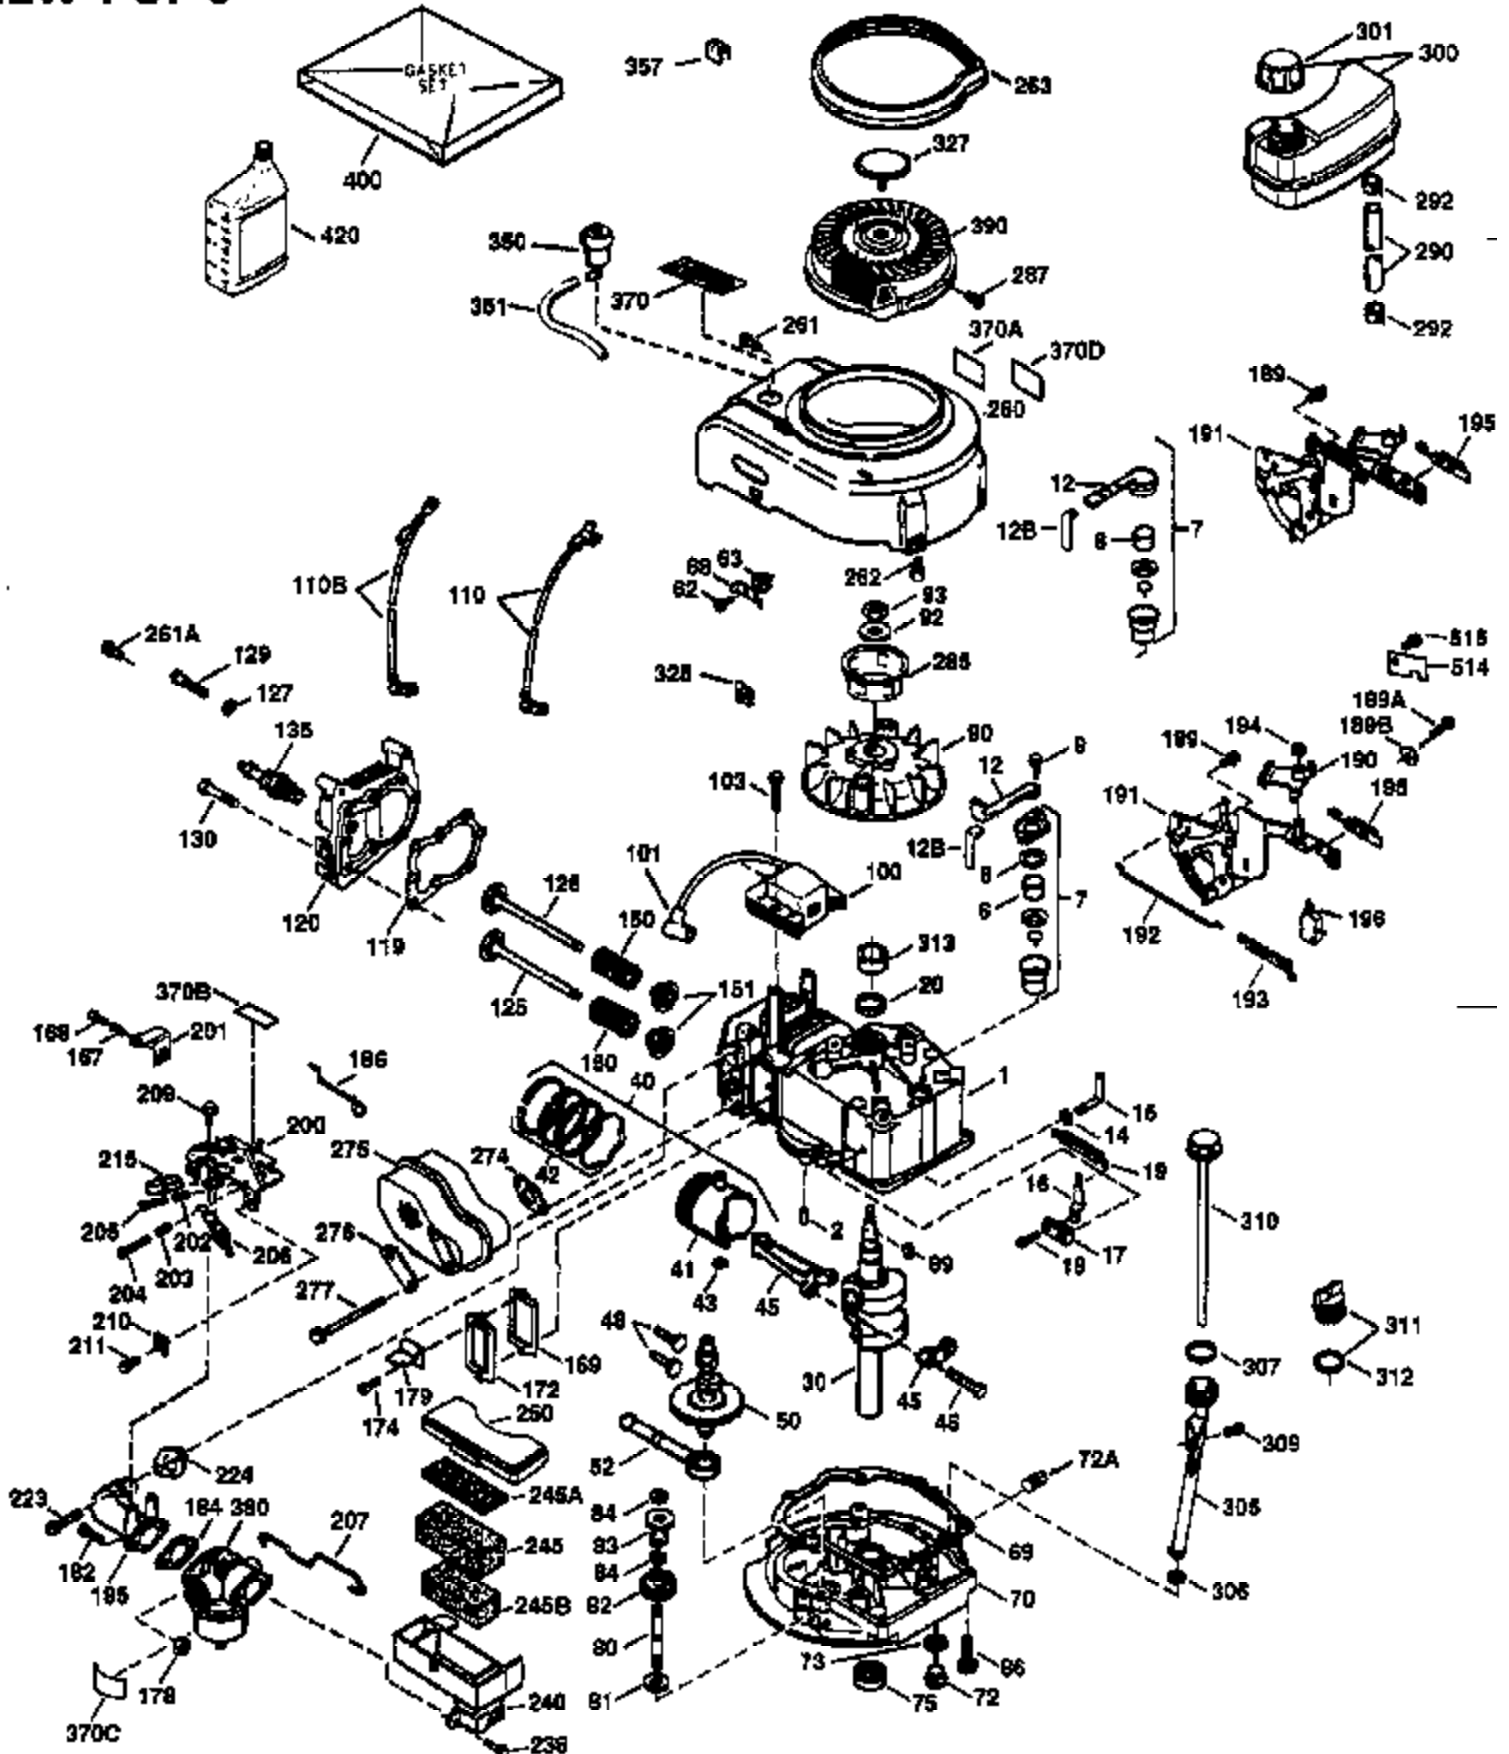

ILLUSTRATION SHOWS TYPICAL PARTS ONLY. ORDER BY PART NUMBER. PARTS NOT LISTED ARE SUPPLIED BY OEM.

VIEW 1 OF 3

Ref #	Part Number	Qty	Description
1	36478	1	Cylinder (Incl. 2,20 & 125)
2	26727	2	Dowel Pin
6	33734	1	Breather Element
7	34214A	1	Breather Ass'y. (Incl.6,8,9,12 & 12B)
8	33735	1	* Breather Gasket
9	30200	2	Screw, 10-24 x 9/16"
12	33886	1	Breather Tube
12B	34695	1	Breather Tube Elbow
14	28277	1	Washer
15	30589	1	Governor Rod
16	31383A	1	Governor Lever
17	31335	1	Governor Lever Clamp
18	650548	1	Screw, 8-32 x 5/16"
19	31361	1	Extension Spring
20	32600	1	Oil Seal
30	35798	1	Crankshaft
40	36073	1	Piston, Pin & Ring Set (Std.)
40	36074	1	Piston, Pin & Ring Set (.010" OS)
40	36075	1	Piston, Pin & Ring Set (.020" OS)
41	36070	1	Piston & Pin Ass'y. (Std.) (Incl. 43)
41	36071	1	Piston & Pin Ass'y. (.010" OS) (Incl. 43)
41	36072	1	Piston & Pin Ass'y. (.020" OS) (Incl. 43)
42	36076	1	Ring Set (Std.)
42	36077	1	Ring Set (.010" OS)
42	36078	1	Ring Set (.020" OS)
43	20381	2	Piston Pin Retaining Ring
45	30963B	1	Connecting Rod (Incl. 46)
46	32610A	2	Connecting Rod Bolt
48	27241	2	Valve Lifter
50	35990	1	Camshaft (BCR)
52	29914	1	Oil Pump Ass'y.
69	35261	1	* Mounting Flange Gasket
70	34311D	1	Mounting Flange (Incl. 72 thru 83)
72	36083	1	Oil Drain Plug
75	27897	1	Oil Seal
80	30574A	1	Governor Shaft
81	30590A	1	Washer
82	30591	1	Governor Gear Ass'y. (Incl. 81)
83	30588A	1	Governor Spool
86	650488	6	Screw, 1/4-20 x 1-1/4"
89	611004	1	Flywheel Key
90	611112	1	Flywheel
92	650815	1	Belleville Washer
93	650816	1	Flywheel Nut
100	34443A	1	Solid State Ignition
101	610118	1	Spark Plug Cover
103	650814	2	Screw, Torx T-15, 10-24 x 1"
110	34961	1	Ground Wire
119	36477	1	* Cylinder Head Gasket
120	36476	1	Cylinder Head
125	36471	1	Exhaust Valve (Std.) (Incl. 151)
125	36472	1	Exhaust Valve (1/32" OS) (Incl. 151)
126	29314B	1	Intake Valve (Std.) (Incl. 151)
126	29315C	1	Intake Valve (1/32" OS) (Incl. 151)
130	6021A	8	Screw, 5/16-18 x 1-1/2"
135	35395	1	Resistor Spark Plug (RJ19LM)
150	35991	2	Valve Spring
151	31673	2	Valve Spring Cap