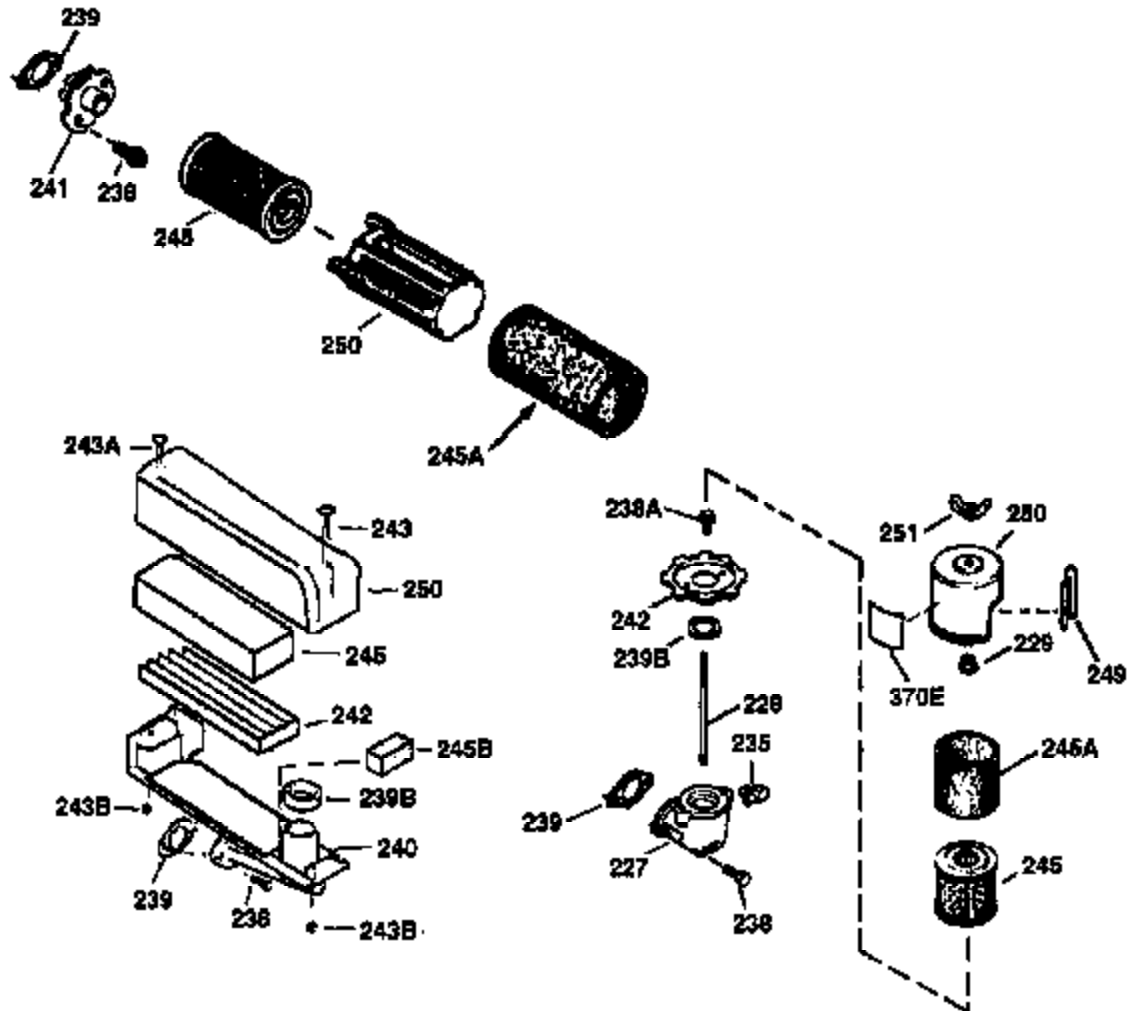

ILLUSTRATION SHOWS TYPICAL PARTS ONLY. ORDER BY PART NUMBER. PARTS NOT LISTED ARE SUPPLIED BY OEM.

VIEW 3 OF 3

Ref #	Part Number	Qty	Description
90	611112	1	Flywheel
238	650932	2	Screw, 10-32 x 49/64"
239	34338	1	* Air Cleaner Gasket
241	35797	1	Air Cleaner Collar
245	35066	1	Air Cleaner Filter
250	35065	1	Air Cleaner Cover
275	36473	1	Muffler (Incl. 277)
277	650988	2	Screw, 1/4-20 x 2-5/16"