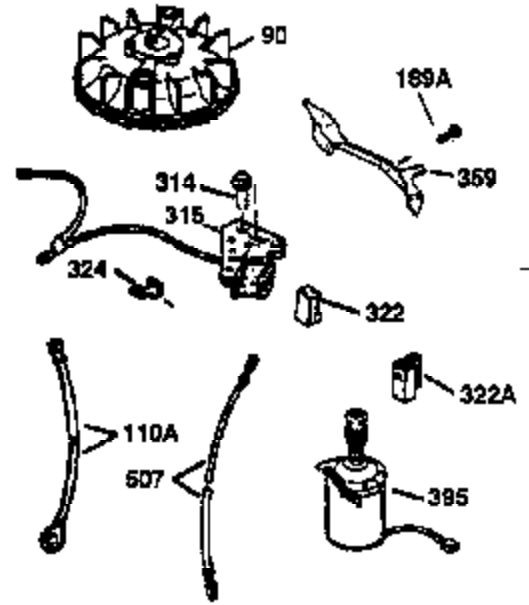

ILLUSTRATION SHOWS TYPICAL PARTS ONLY. ORDER BY PART NUMBER. PARTS NOT LISTED ARE SUPPLIED BY OEM.

VIEW 3 OF 3

Ref #	Part Number	Qty	Description
90	611112	1	Flywheel
238	650932	2	Screw, 10-32 x 49/64"
239	34338	1	* Air Cleaner Gasket
241	35797	1	Air Cleaner Collar
245	35066	1	Air Cleaner Filter
250	35065	1	Air Cleaner Cover
275	36473	1	Muffler (Incl. 277)
277	650988	2	Screw, 1/4-20 x 2-5/16"