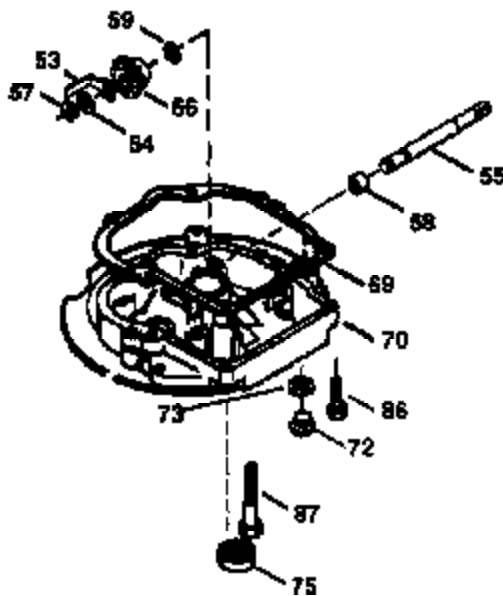

ILLUSTRATION SHOWS TYPICAL PARTS ONLY. ORDER BY PART NUMBER. PARTS NOT LISTED ARE SUPPLIED BY OEM.

VIEW 2 OF 3

Ref #	Part Number	Qty	Description
19	31361	1	Extension Spring
69	35261	1	* Mounting Flange Gasket
70	34311D	1	Mounting Flange (Incl. 72 thru 83)
72	36083	1	Oil Drain Plug
75	27897	1	Oil Seal
86	650488	6	Screw, 1/4-20 x 1-1/4"
182	6201	2	Screw, 1/4-28 x 7/8"
185	31384A	1	Intake Pipe (Incl. 224)
186	34358	1	Governor Link
223	650451	2	Screw, 1/4-20 x 1"
238	650932	2	Screw, 10-32 x 49/64"
239	34338	1	* Air Cleaner Gasket
245	35066	1	Air Cleaner Filter
250	35065	1	Air Cleaner Cover
287	650926	2	Screw, 8-32 x 21/64"
298	28763	3	Screw, 10-32 x 35/64"
300	34369B	1	Fuel Tank (Incl. 292 & 301)
301	35355	1	Fuel Cap
390	590694	1	Rewind Starter (NOTE: This engine could have been built with 590686 starter. Refer to the design of the air intake louvers for part identification. Individual starter parts do not interchange.)