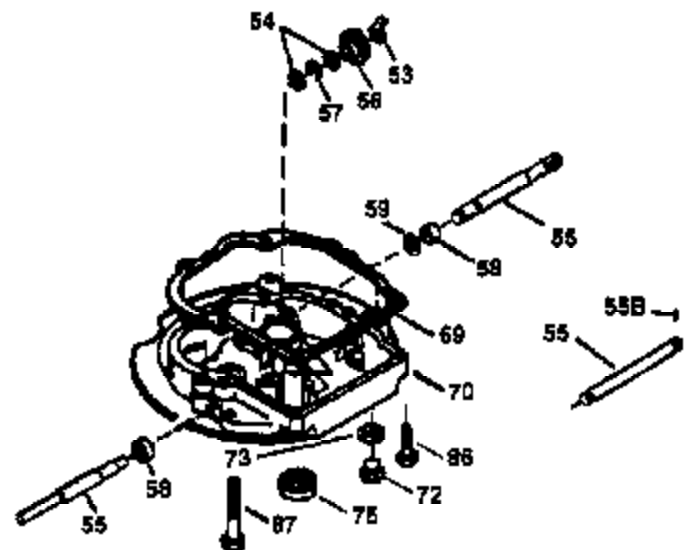

ILLUSTRATION SHOWS TYPICAL PARTS ONLY. ORDER BY PART NUMBER. PARTS NOT LISTED ARE SUPPLIED BY OEM.

VIEW 2 OF 3

Ref #	Part Number	Qty	Description
19	31361	1	Extension Spring
69	35261	1	* Mounting Flange Gasket
70	34311D	1	Mounting Flange (Incl. 72 thru 83)
72	36083	1	Oil Drain Plug
75	27897	1	Oil Seal
86	650488	6	Screw, 1/4-20 x 1-1/4"
182	6201	2	Screw, 1/4-28 x 7/8"
185	31384A	1	Intake Pipe (Incl. 224)
186	34358	1	Governor Link
223	650451	2	Screw, 1/4-20 x 1"
238	650932	2	Screw, 10-32 x 49/64"
239	34338	1	* Air Cleaner Gasket
245	35066	1	Air Cleaner Filter
250	35065	1	Air Cleaner Cover
287	650926	2	Screw, 8-32 x 21/64"
298	28763	3	Screw, 10-32 x 35/64"
300	34369B	1	Fuel Tank (Incl. 292 & 301)
301	35355	1	Fuel Cap
390	590694	1	Rewind Starter (NOTE: This engine could have been built with 590686 starter. Refer to the design of the air intake louvers for part identification. Individual starter parts do not interchange.)