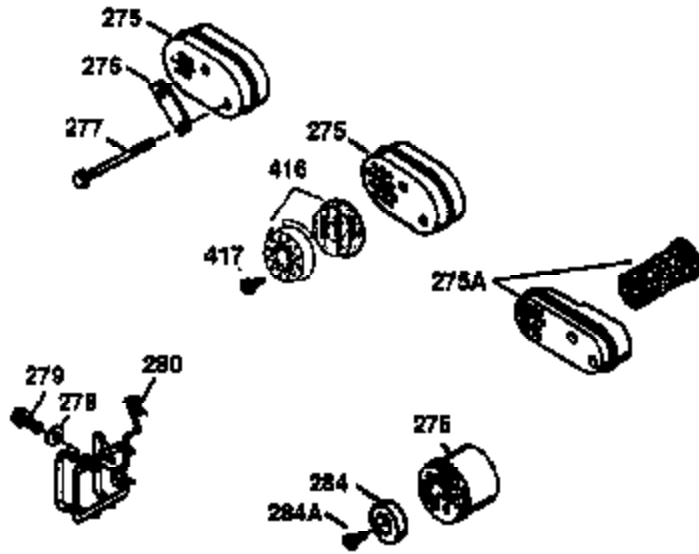

ILLUSTRATION SHOWS TYPICAL PARTS ONLY. ORDER BY PART NUMBER. PARTS NOT LISTED ARE SUPPLIED BY OEM.

VIEW 3 OF 3

Ref #	Part Number	Qty	Description
90	611112	1	Flywheel
238	650806	2	Screw, 10-32 x 5/8"
239	34338	1	* Air Cleaner Gasket
240	34858	1	Air Cleaner Body
245	34340	1	Air Cleaner Filter
250	36213	1	Air Cleaner Cover
275	36456A	1	Muffler (Incl. 277)
277	650988	2	Screw, 1/4-20 x 2-13/64"