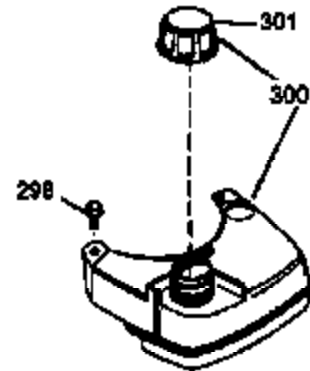

ILLUSTRATION SHOWS TYPICAL PARTS ONLY. ORDER BY PART NUMBER. PARTS NOT LISTED ARE SUPPLIED BY OEM.

VIEW 2 OF 3

Engine Parts List #2

Ref #	Part Number	Qty	Description
19	35998	1	Extension Spring
53	31745	1	Tang Washer
54	31747	1	Flat Washer
55	35218A	1	P.T.O. Shaft
56	33401	1	R.H. Worm Gear
57	33537	1	Retaining Ring
58	31744	1	Oil Seal
69	35261	1	* Mounting Flange Gasket
70	33535C	1	Mounting Flange (Incl. 58,72 thru 83)
72	36083	1	Oil Drain Plug
75	26208	1	Oil Seal
86	650488	5	Screw, 1/4-20 x 1-1/4"
87	650492	1	Screw, 1/4-20 x 2-1/4"
182	6201	2	Screw, 1/4-28 x 7/8"
185	31384A	1	Intake Pipe (Incl. 224)
186	36201	1	Governor Link
223	650451	2	Screw, 1/4-20 x 1"
238	650806	2	Screw, 10-32 x 5/8"
239	34338	1	* Air Cleaner Gasket
245	34340	1	Air Cleaner Filter
250	36213	1	Air Cleaner Cover
263	36240	1	Trim Ring
287	650926	2	Screw, 8-32 x 21/64"
300	35586	1	Fuel Tank (Incl. 292 & 301)
301	35355	1	Fuel Cap
390	590694	1	Rewind Starter (NOTE: This engine could have been built with 590686 starter. Refer to the design of the air intake louvers for part identification. Individual starter parts do not interchange.)