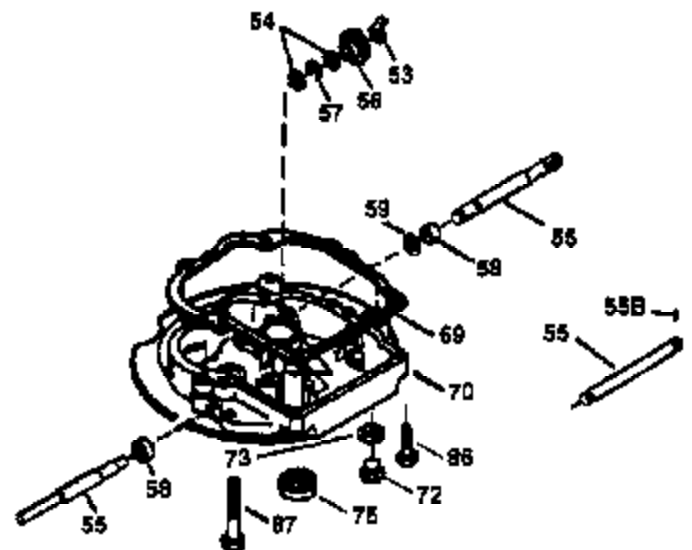

ILLUSTRATION SHOWS TYPICAL PARTS ONLY. ORDER BY PART NUMBER. PARTS NOT LISTED ARE SUPPLIED BY OEM.

VIEW 2 OF 3

Engine Parts List #2

Ref #	Part Number	Qty	Description
19	35998	1	Extension Spring
53	31745	1	Tang Washer
54	31747	1	Flat Washer
55	35218A	1	P.T.O. Shaft
56	33401	1	R.H. Worm Gear
57	33537	1	Retaining Ring
58	31744	1	Oil Seal
69	35261	1	* Mounting Flange Gasket
70	33535C	1	Mounting Flange (Incl. 58,72 thru 83)
72	36083	1	Oil Drain Plug
75	26208	1	Oil Seal
86	650488	5	Screw, 1/4-20 x 1-1/4"
87	650492	1	Screw, 1/4-20 x 2-1/4"
182	6201	2	Screw, 1/4-28 x 7/8"
185	31384A	1	Intake Pipe (Incl. 224)
186	36201	1	Governor Link
223	650451	2	Screw, 1/4-20 x 1"
238	650806	2	Screw, 10-32 x 5/8"
239	34338	1	* Air Cleaner Gasket
245	34340	1	Air Cleaner Filter
250	36213	1	Air Cleaner Cover
263	36240	1	Trim Ring
287	650926	2	Screw, 8-32 x 21/64"
300	35586	1	Fuel Tank (Incl. 292 & 301)
301	35355	1	Fuel Cap
390	590694	1	Rewind Starter (NOTE: This engine could have been built with 590686 starter. Refer to the design of the air intake louvers for part identification. Individual starter parts do not interchange.)