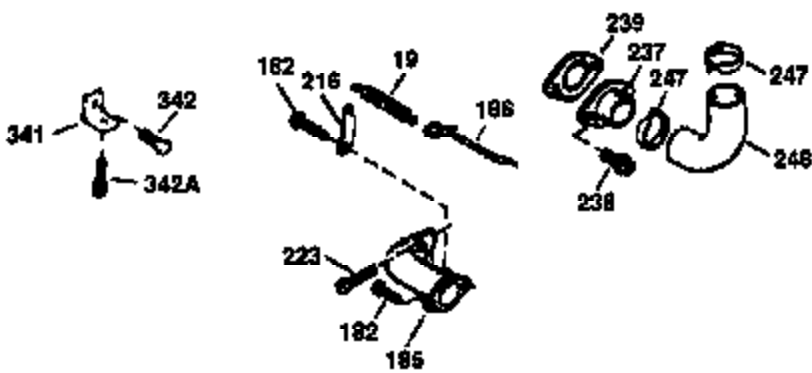

ILLUSTRATION SHOWS TYPICAL PARTS ONLY. ORDER BY PART NUMBER. PARTS NOT LISTED ARE SUPPLIED BY OEM.

VIEW 2 OF 3

Engine Parts List #2

Ref #	Part Number	Qty	Description
19	35998	1	Extension Spring
53	31745	1	Tang Washer
54	31747	1	Flat Washer
55	35218A	1	P.T.O. Shaft
56	33401	1	R.H. Worm Gear
57	33537	1	Retaining Ring
58	31744	1	Oil Seal
69	35261	1	* Mounting Flange Gasket
70	33535C	1	Mounting Flange (Incl. 58,72 thru 83)
72	36083	1	Oil Drain Plug
75	26208	1	Oil Seal
86	650488	5	Screw, 1/4-20 x 1-1/4"
87	650492	1	Screw, 1/4-20 x 2-1/4"
182	6201	2	Screw, 1/4-28 x 7/8"
185	31384A	1	Intake Pipe (Incl. 224)
186	36201	1	Governor Link
223	650451	2	Screw, 1/4-20 x 1"
238	650806	2	Screw, 10-32 x 5/8"
239	34338	1	* Air Cleaner Gasket
245	34340	1	Air Cleaner Filter
250	36213	1	Air Cleaner Cover
263	36240	1	Trim Ring
287	650926	2	Screw, 8-32 x 21/64"
300	35586	1	Fuel Tank (Incl. 292 & 301)
301	35355	1	Fuel Cap
390	590694	1	Rewind Starter (NOTE: This engine could have been built with 590686 starter. Refer to the design of the air intake louvers for part identification. Individual starter parts do not interchange.)