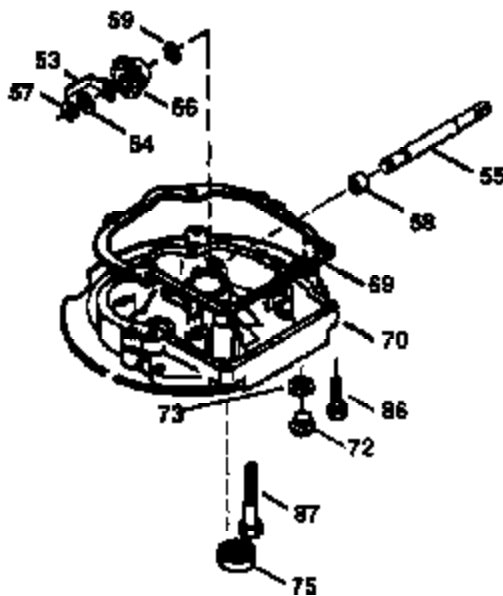

ILLUSTRATION SHOWS TYPICAL PARTS ONLY. ORDER BY PART NUMBER. PARTS NOT LISTED ARE SUPPLIED BY OEM.

VIEW 2 OF 3

Engine Parts List #2

Ref #	Part Number	Qty	Description
19	35998	1	Extension Spring
53	31745	1	Tang Washer
54	31747	1	Flat Washer
55	35218A	1	P.T.O. Shaft
56	33401	1	R.H. Worm Gear
57	33537	1	Retaining Ring
58	31744	1	Oil Seal
69	35261	1	* Mounting Flange Gasket
70	33535C	1	Mounting Flange (Incl. 58,72 thru 83)
72	36083	1	Oil Drain Plug
75	26208	1	Oil Seal
86	650488	5	Screw, 1/4-20 x 1-1/4"
87	650492	1	Screw, 1/4-20 x 2-1/4"
182	6201	2	Screw, 1/4-28 x 7/8"
185	31384A	1	Intake Pipe (Incl. 224)
186	36201	1	Governor Link
223	650451	2	Screw, 1/4-20 x 1"
238	650806	2	Screw, 10-32 x 5/8"
239	34338	1	* Air Cleaner Gasket
245	34340	1	Air Cleaner Filter
250	36213	1	Air Cleaner Cover
263	36240	1	Trim Ring
287	650926	2	Screw, 8-32 x 21/64"
300	35586	1	Fuel Tank (Incl. 292 & 301)
301	35355	1	Fuel Cap
390	590694	1	Rewind Starter (NOTE: This engine could have been built with 590686 starter. Refer to the design of the air intake louvers for part identification. Individual starter parts do not interchange.)