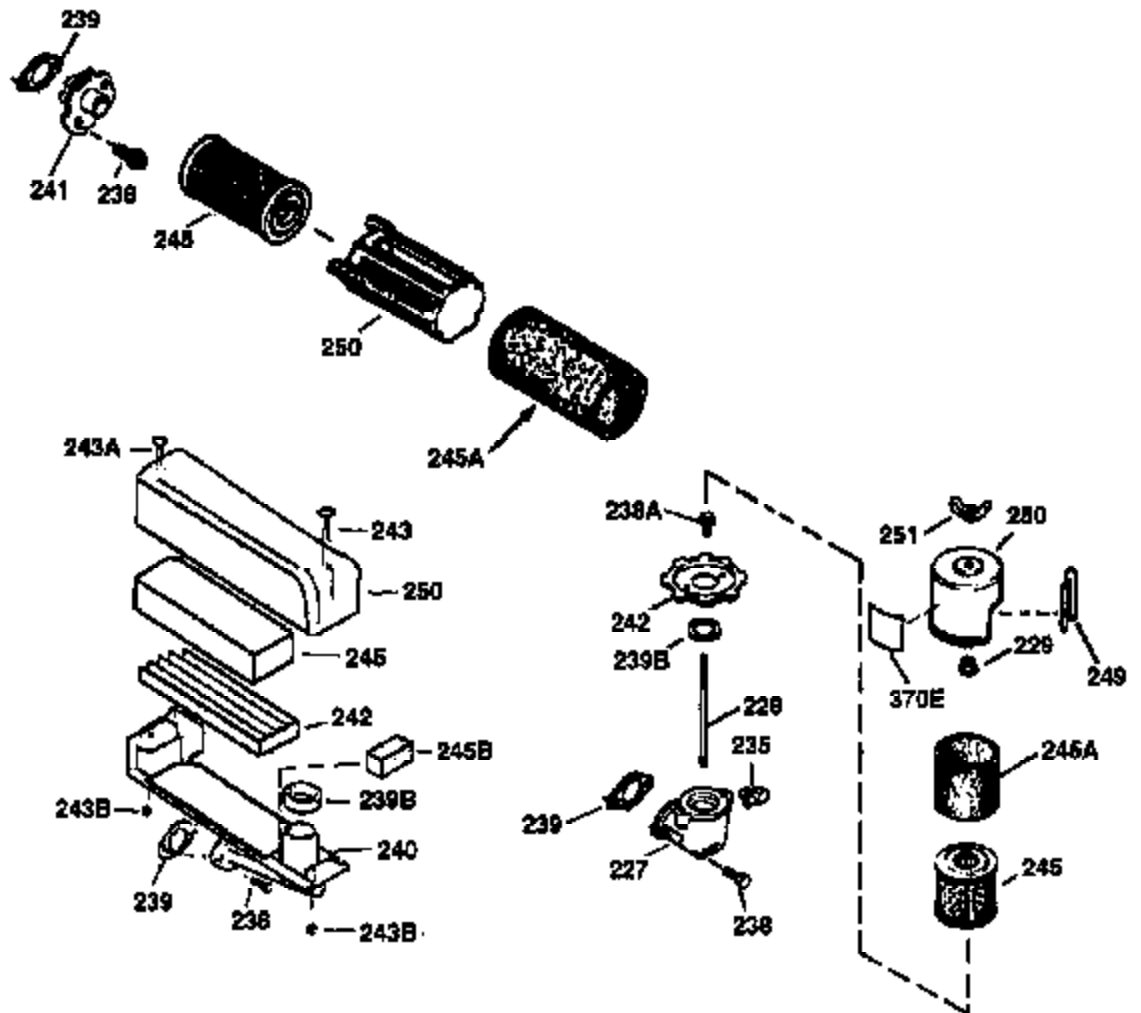

ILLUSTRATION SHOWS TYPICAL PARTS ONLY. ORDER BY PART NUMBER. PARTS NOT LISTED ARE SUPPLIED BY OEM.

VIEW 3 OF 3

Ref #	Part Number	Qty	Description
90	611112	1	Flywheel
238	650806	2	Screw, 10-32 x 5/8"
239	34338	1	* Air Cleaner Gasket
240	34858	1	Air Cleaner Body
245	34340	1	Air Cleaner Filter
250	36213	1	Air Cleaner Cover
275	36456A	1	Muffler (Incl. 277)
277	650988	2	Screw, 1/4-20 x 2-13/64"