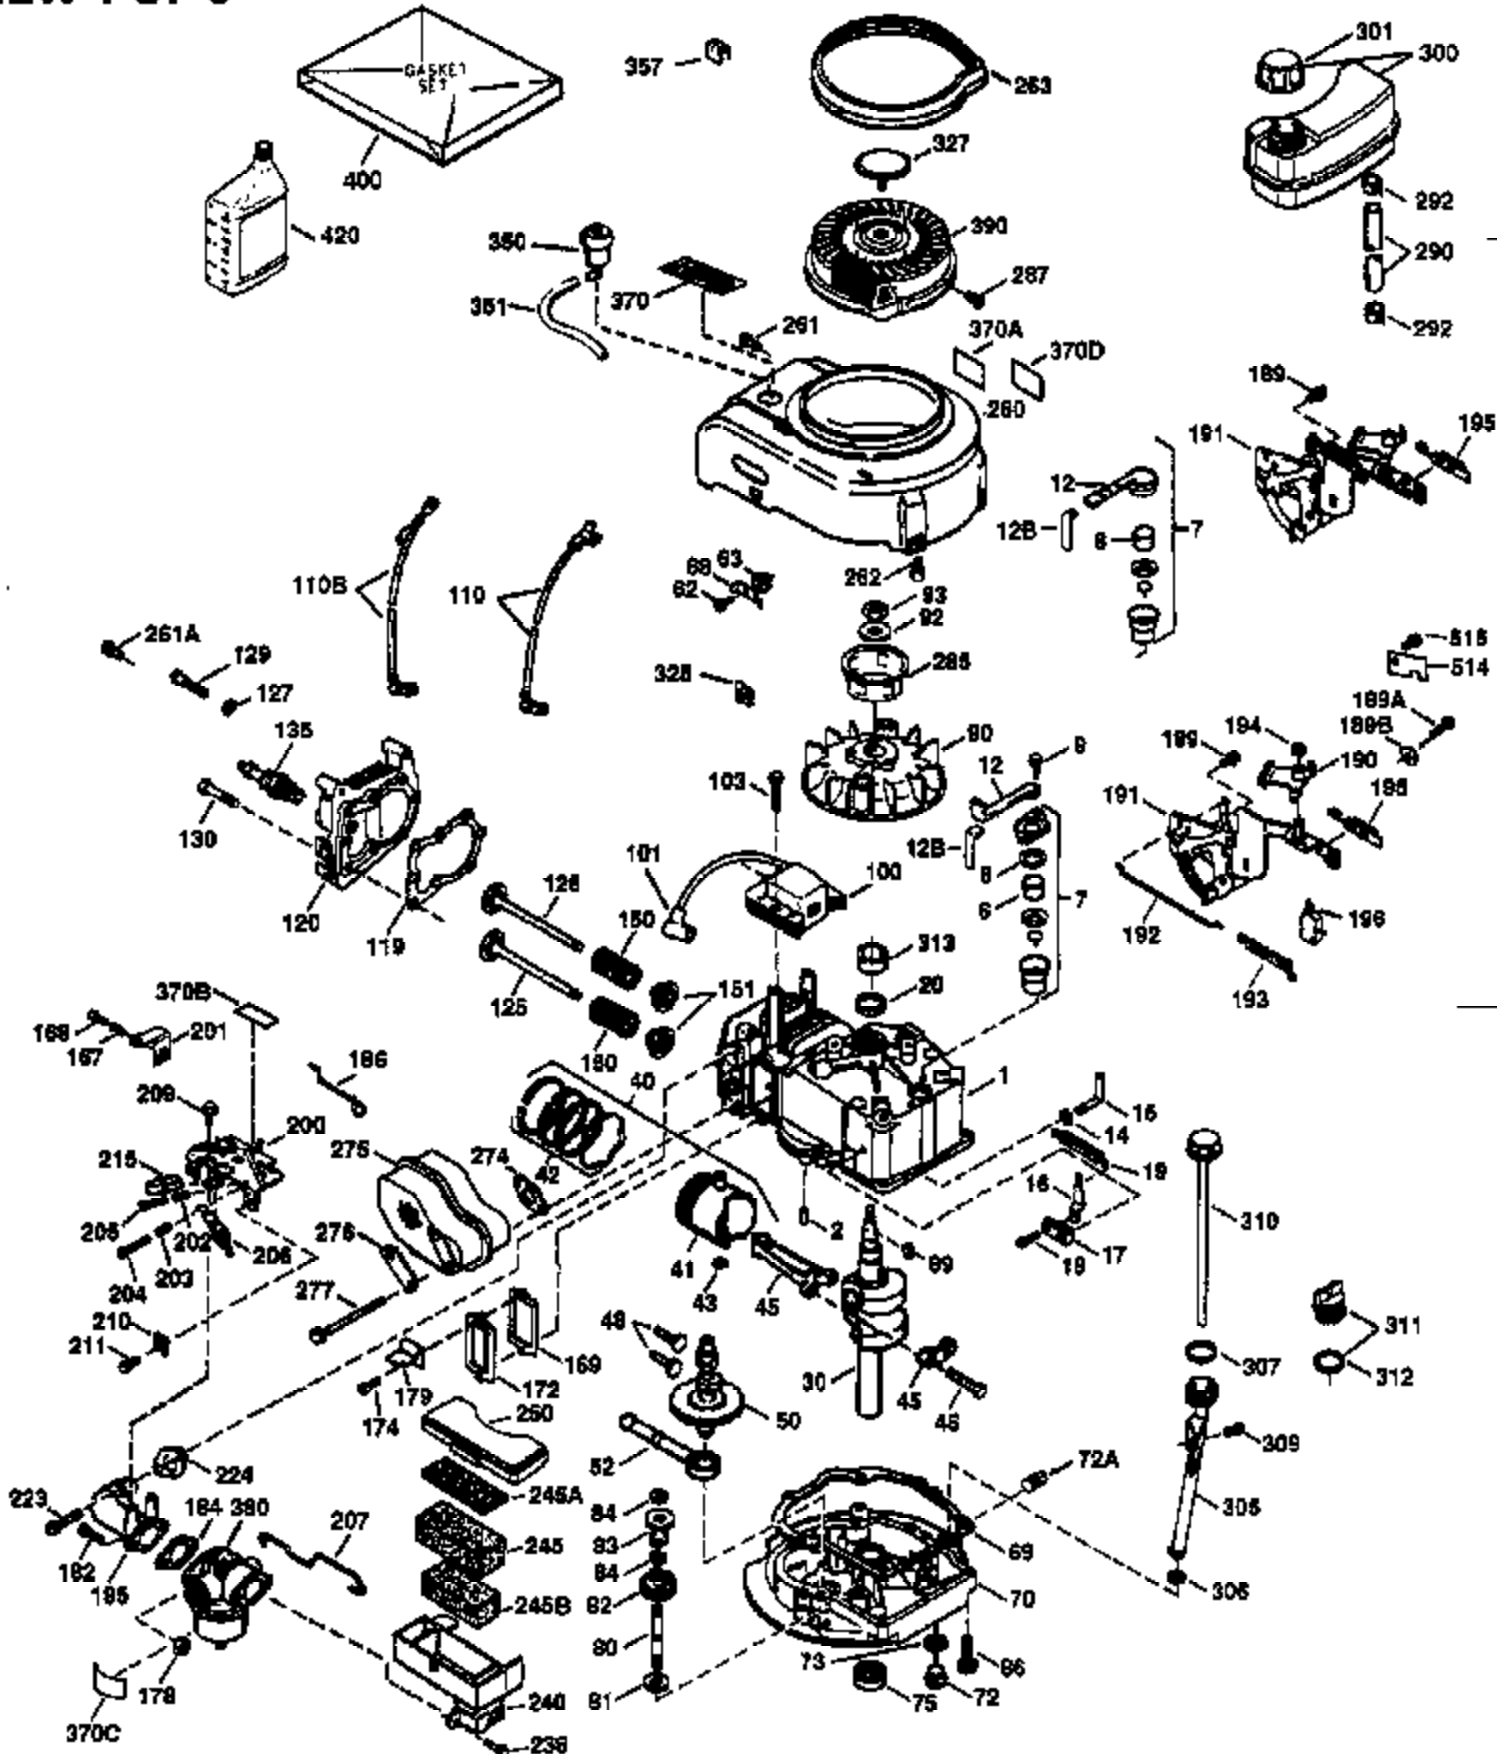

## Engine Parts List #1

Ref #	Part Number	Qty	Description
1	36478	1	Cylinder (Incl. 2 & 20)
2	26727	2	Dowel Pin
6	33734	1	Breather Element
7	34214A	1	Breather Ass'y. (Incl. 6, 8, 9 & 12)
8	33735	1	* Breather Gasket
9	30200	2	Screw, 10-24 x 9/16"
12	33886	1	Breather Tube
14	28277	1	Washer
15	30589	1	Governor Rod
16	31383A	1	Governor Lever
17	31335	1	Governor Lever Clamp
18	650548	1	Screw, 8-32 x 5/16"
19	35998	1	Extension Spring
20	32600	1	Oil Seal
30	34769A	1	Crankshaft
40	36073	1	Piston, Pin & Ring Set (Std.)
40	36074	1	Piston, Pin & Ring Set (.010" OS)
40	36075	1	Piston, Pin & Ring Set (.020" OS)
41	36070	1	Piston & Pin Ass'y. (Std.) (Incl. 43)
41	36071	1	Piston & Pin Ass'y. (.010" OS) (Incl. 43)
41	36072	1	Piston & Pin Ass'y. (.020" OS) (Incl. 43)
42	36076	1	Ring Set (Std.)
42	36077	1	Ring Set (.010" OS)
42	36078	1	Ring Set (.020" OS)
43	20381	2	Piston Pin Retaining Ring
45	30963B	1	Connecting Rod (Incl. 46)
46	32610A	2	Connecting Rod Bolt
48	27241	2	Valve Lifter
50	33639	1	Camshaft (BCR)
52	29914	1	Oil Pump Ass'y.
69	35261	1	* Mounting Flange Gasket
70	33535C	1	Mounting Flange (Incl. 58,72 thru 83)
72	36083	1	Oil Drain Plug
75	26208	1	Oil Seal
80	30574A	1	Governor Shaft
81	30590A	1	Washer
82	30591	1	Governor Gear Ass'y. (Incl. 81)
83	30588A	1	Governor Spool
86	650488	5	Screw, 1/4-20 x 1-1/4"
89	611004	1	Flywheel Key
90	611112	1	Flywheel
92	650815	1	Belleville Washer
93	650816	1	Flywheel Nut
100	34443A	1	Solid State Ignition
101	610118	1	Spark Plug Cover
103	650814	2	Screw, Torx T-15, 10-24 x 1"
110	34961	1	Ground Wire
119	36477	1	* Cylinder Head Gasket
120	36476	1	Cylinder Head
125	36471	1	Exhaust Valve (Std.) (Incl. 151)
125	36472	1	Exhaust Valve (1/32" OS) (Incl. 151)
126	29314B	1	Intake Valve (Std.) (Incl. 151)
126	29315C	1	Intake Valve (1/32" OS) (Incl. 151)
130	6021A	8	Screw, 5/16-18 x 1-1/2"
135	35395	1	Resistor Spark Plug (RJ19LM)
150	35991	2	Valve Spring
151	31673	2	Valve Spring Cap
169	27234A	1	* Valve Cover Gasket