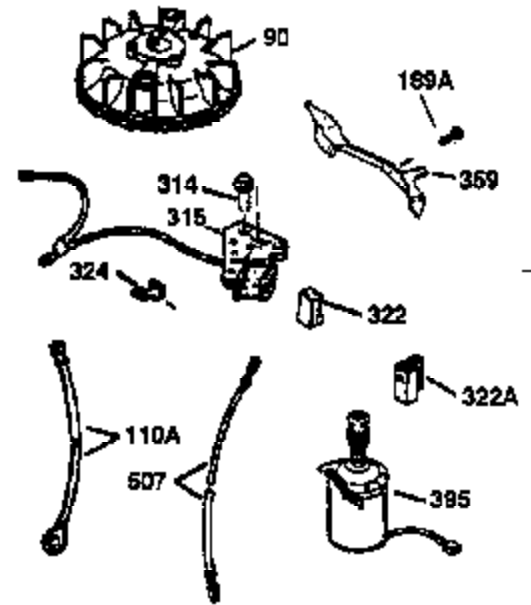

ILLUSTRATION SHOWS TYPICAL PARTS ONLY. ORDER BY PART NUMBER. PARTS NOT LISTED ARE SUPPLIED BY OEM.

VIEW 3 OF 3

Ref #	Part Number	Qty	Description
90	611112	1	Flywheel
238	650806	2	Screw, 10-32 x 5/8"
239	34338	1	* Air Cleaner Gasket
240	34858	1	Air Cleaner Body
245	34340	1	Air Cleaner Filter
250	36213	1	Air Cleaner Cover
275	36456A	1	Muffler (Incl. 277)
277	650988	2	Screw, 1/4-20 x 2-13/64"