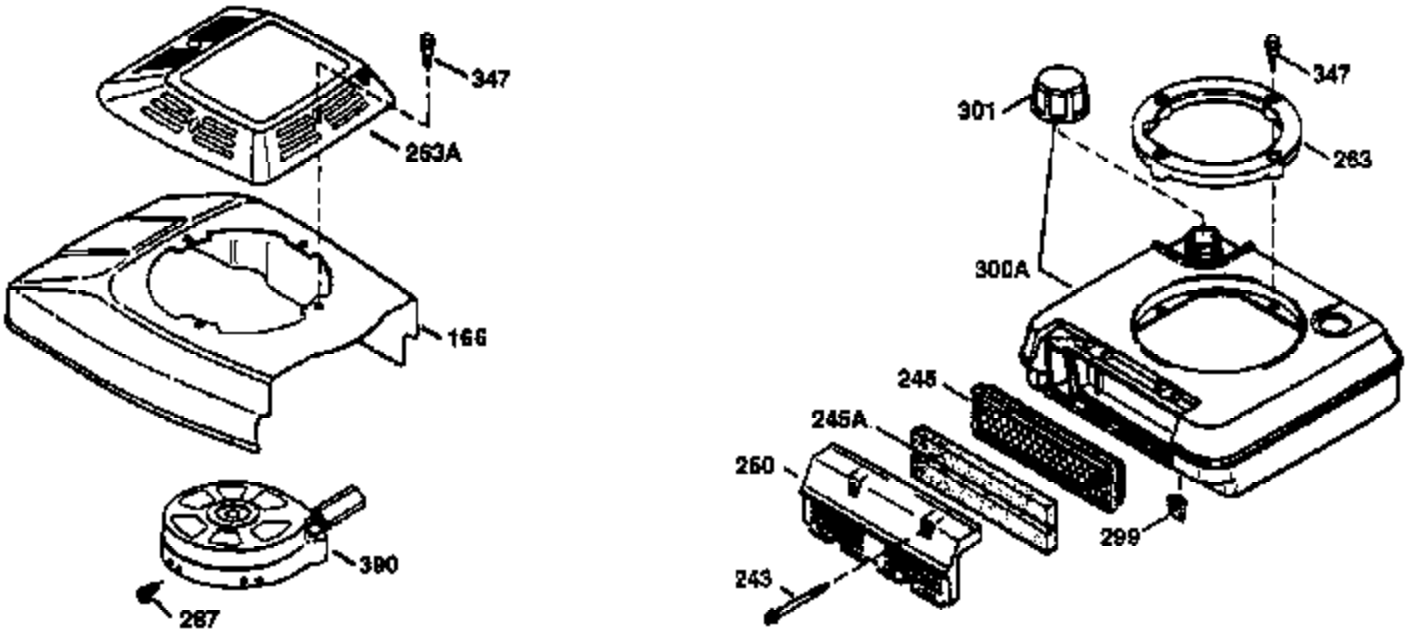

ILLUSTRATION SHOWS TYPICAL PARTS ONLY. ORDER BY PART NUMBER. PARTS NOT LISTED ARE SUPPLIED BY OEM.

VIEW 2 OF 3

Engine Parts List #2

Ref #	Part Number	Qty	Description
19	35998	1	Extension Spring
53	31745	1	Tang Washer
54	31747	1	Flat Washer
55	35218A	1	P.T.O. Shaft
56	33401	1	R.H. Worm Gear
57	33537	1	Retaining Ring
58	31744	1	Oil Seal
69	35261	1	* Mounting Flange Gasket
70	33535C	1	Mounting Flange (Incl. 58,72 thru 83)
72	36083	1	Oil Drain Plug
75	26208	1	Oil Seal
86	650488	5	Screw, 1/4-20 x 1-1/4"
87	650492	1	Screw, 1/4-20 x 2-1/4"
182	6201	2	Screw, 1/4-28 x 7/8"
185	31384A	1	Intake Pipe (Incl. 224)
186	36201	1	Governor Link
223	650451	2	Screw, 1/4-20 x 1"
238	650806	2	Screw, 10-32 x 5/8"
239	34338	1	* Air Cleaner Gasket
245	34340	1	Air Cleaner Filter
250	36213	1	Air Cleaner Cover
263	36240	1	Trim Ring
287	650926	2	Screw, 8-32 x 21/64"
300	35586	1	Fuel Tank (Incl. 292 & 301)
301	35355	1	Fuel Cap
390	590694	1	Rewind Starter (NOTE: This engine could have been built with 590686 starter. Refer to the design of the air intake louvers for part identification. Individual starter parts do not interchange.)