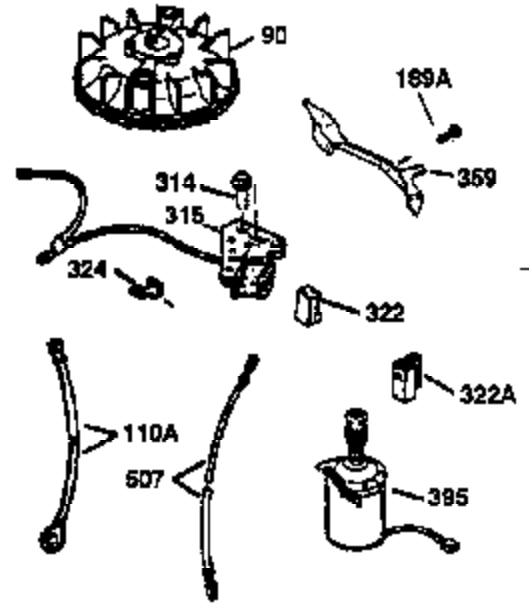

ILLUSTRATION SHOWS TYPICAL PARTS ONLY. ORDER BY PART NUMBER. PARTS NOT LISTED ARE SUPPLIED BY OEM.

VIEW 3 OF 3

Ref #	Part Number	Qty	Description
90	611112	1	Flywheel
238	650932	2	Screw, 10-32 x 49/64"
239	34338	1	* Air Cleaner Gasket
241	35797	1	Air Cleaner Collar
245	35066	1	Air Cleaner Filter
250	35065	1	Air Cleaner Cover
275	36473	1	Muffler (Incl. 277)
277	650988	2	Screw, 1/4-20 x 2-5/16"
416	36085	1	Spark Arrestor Kit (Incl. 417)(Optional)
417	650760	1	Screw, 8-32 x 3/8" (Optional)