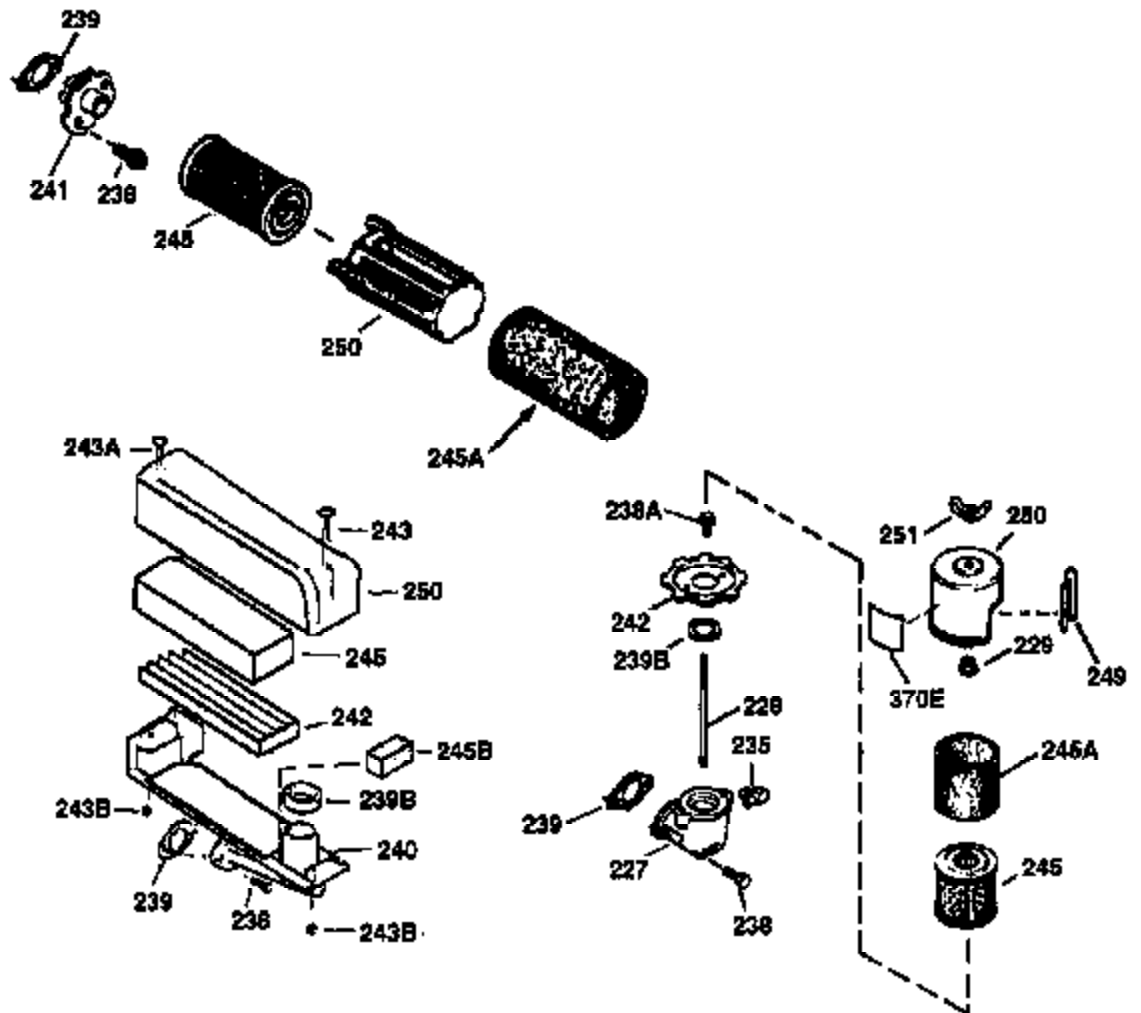

ILLUSTRATION SHOWS TYPICAL PARTS ONLY. ORDER BY PART NUMBER. PARTS NOT LISTED ARE SUPPLIED BY OEM.

VIEW 3 OF 3

Ref #	Part Number	Qty	Description
90	611112	1	Flywheel
238	650932	2	Screw, 10-32 x 49/64"
239	34338	1	* Air Cleaner Gasket
241	35797	1	Air Cleaner Collar
245	35066	1	Air Cleaner Filter
250	35065	1	Air Cleaner Cover
275	36473	1	Muffler (Incl. 277)
277	650988	2	Screw, 1/4-20 x 2-5/16"
416	36085	1	Spark Arrestor Kit (Incl. 417)(Optional)
417	650760	1	Screw, 8-32 x 3/8" (Optional)