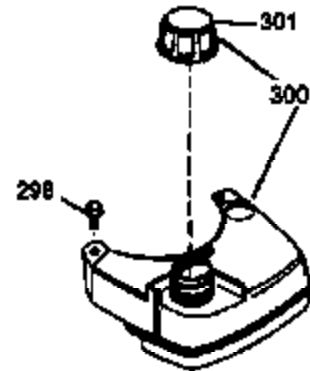

ILLUSTRATION SHOWS TYPICAL PARTS ONLY. ORDER BY PART NUMBER. PARTS NOT LISTED ARE SUPPLIED BY OEM.

VIEW 2 OF 3

Ref #	Part Number	Qty	Description
12A	33886	1	Breather Tube
19	31361	1	Extension Spring
69	35261	1	* Mounting Flange Gasket
70	34311D	1	Mounting Flange (Incl. 72, 73, 75 & 8 0)
72	36083	1	Oil Drain Plug
75	27897	1	Oil Seal
86	650488	6	Screw, 1/4-20 x 1-1/4"
182	6201	2	Screw, 1/4-28 x 7/8"
185	31384A	1	Intake Pipe (Incl. 224)
186	34358	1	Governor Link
223	650451	2	Screw, 1/4-20 x 1"
238	650932	2	Screw, 10-32 x 49/64"
239	34338	1	* Air Cleaner Gasket
245	35066	1	Air Cleaner Filter
250	35065	1	Air Cleaner Cover
275B	391020	1	Spark Arrestor Muffler (Incl. 277A)(Optional)
277A	650795	2	Screw, 1/4-20 x 2-1/4" (Optional)
287	650926	2	Screw, 8-32 x 21/64"
298	28763	3	Screw, 10-32 x 35/64"
300	34369B	1	Fuel Tank (Incl. 292 & 301)
301	35355	1	Fuel Cap
390	590694	1	Rewind Starter (NOTE: This engine could have been built with 590686 starter. Refer to the design of the air intake louvers for part identification. Individual starter parts do not interchange.)