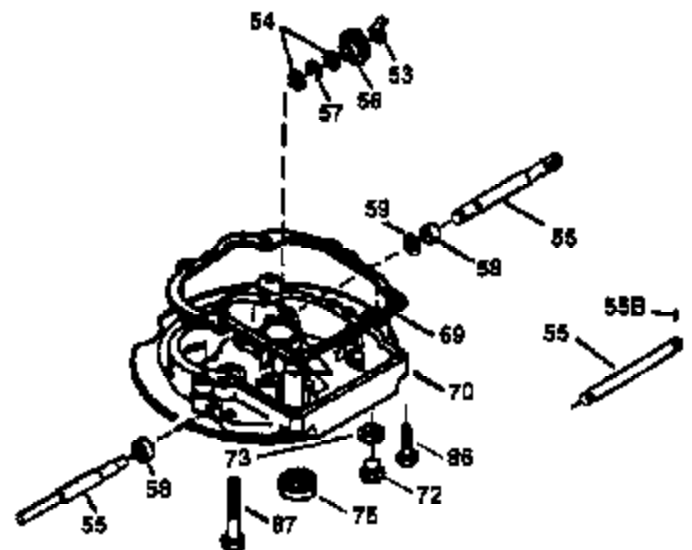

ILLUSTRATION SHOWS TYPICAL PARTS ONLY. ORDER BY PART NUMBER. PARTS NOT LISTED ARE SUPPLIED BY OEM.

VIEW 2 OF 3

Ref #	Part Number	Qty	Description
12A	33886	1	Breather Tube
19	31361	1	Extension Spring
69	35261	1	* Mounting Flange Gasket
70	34311D	1	Mounting Flange (Incl. 72, 73, 75 & 8 0)
72	36083	1	Oil Drain Plug
75	27897	1	Oil Seal
86	650488	6	Screw, 1/4-20 x 1-1/4"
182	6201	2	Screw, 1/4-28 x 7/8"
185	31384A	1	Intake Pipe (Incl. 224)
186	34358	1	Governor Link
223	650451	2	Screw, 1/4-20 x 1"
238	650932	2	Screw, 10-32 x 49/64"
239	34338	1	* Air Cleaner Gasket
245	35066	1	Air Cleaner Filter
250	35065	1	Air Cleaner Cover
275B	391020	1	Spark Arrestor Muffler (Incl. 277A)(Optional)
277A	650795	2	Screw, 1/4-20 x 2-1/4" (Optional)
287	650926	2	Screw, 8-32 x 21/64"
298	28763	3	Screw, 10-32 x 35/64"
300	34369B	1	Fuel Tank (Incl. 292 & 301)
301	35355	1	Fuel Cap
390	590694	1	Rewind Starter (NOTE: This engine could have been built with 590686 starter. Refer to the design of the air intake louvers for part identification. Individual starter parts do not interchange.)