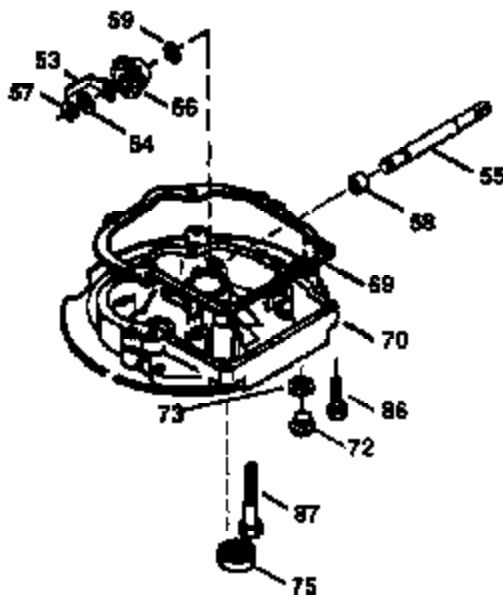

ILLUSTRATION SHOWS TYPICAL PARTS ONLY. ORDER BY PART NUMBER. PARTS NOT LISTED ARE SUPPLIED BY OEM.

VIEW 2 OF 3

Ref #	Part Number	Qty	Description
12A	33886	1	Breather Tube
19	31361	1	Extension Spring
69	35261	1	* Mounting Flange Gasket
70	34311D	1	Mounting Flange (Incl. 72, 73, 75 & 8 0)
72	36083	1	Oil Drain Plug
75	27897	1	Oil Seal
86	650488	6	Screw, 1/4-20 x 1-1/4"
182	6201	2	Screw, 1/4-28 x 7/8"
185	31384A	1	Intake Pipe (Incl. 224)
186	34358	1	Governor Link
223	650451	2	Screw, 1/4-20 x 1"
238	650932	2	Screw, 10-32 x 49/64"
239	34338	1	* Air Cleaner Gasket
245	35066	1	Air Cleaner Filter
250	35065	1	Air Cleaner Cover
275B	391020	1	Spark Arrestor Muffler (Incl. 277A)(Optional)
277A	650795	2	Screw, 1/4-20 x 2-1/4" (Optional)
287	650926	2	Screw, 8-32 x 21/64"
298	28763	3	Screw, 10-32 x 35/64"
300	34369B	1	Fuel Tank (Incl. 292 & 301)
301	35355	1	Fuel Cap
390	590694	1	Rewind Starter (NOTE: This engine could have been built with 590686 starter. Refer to the design of the air intake louvers for part identification. Individual starter parts do not interchange.)