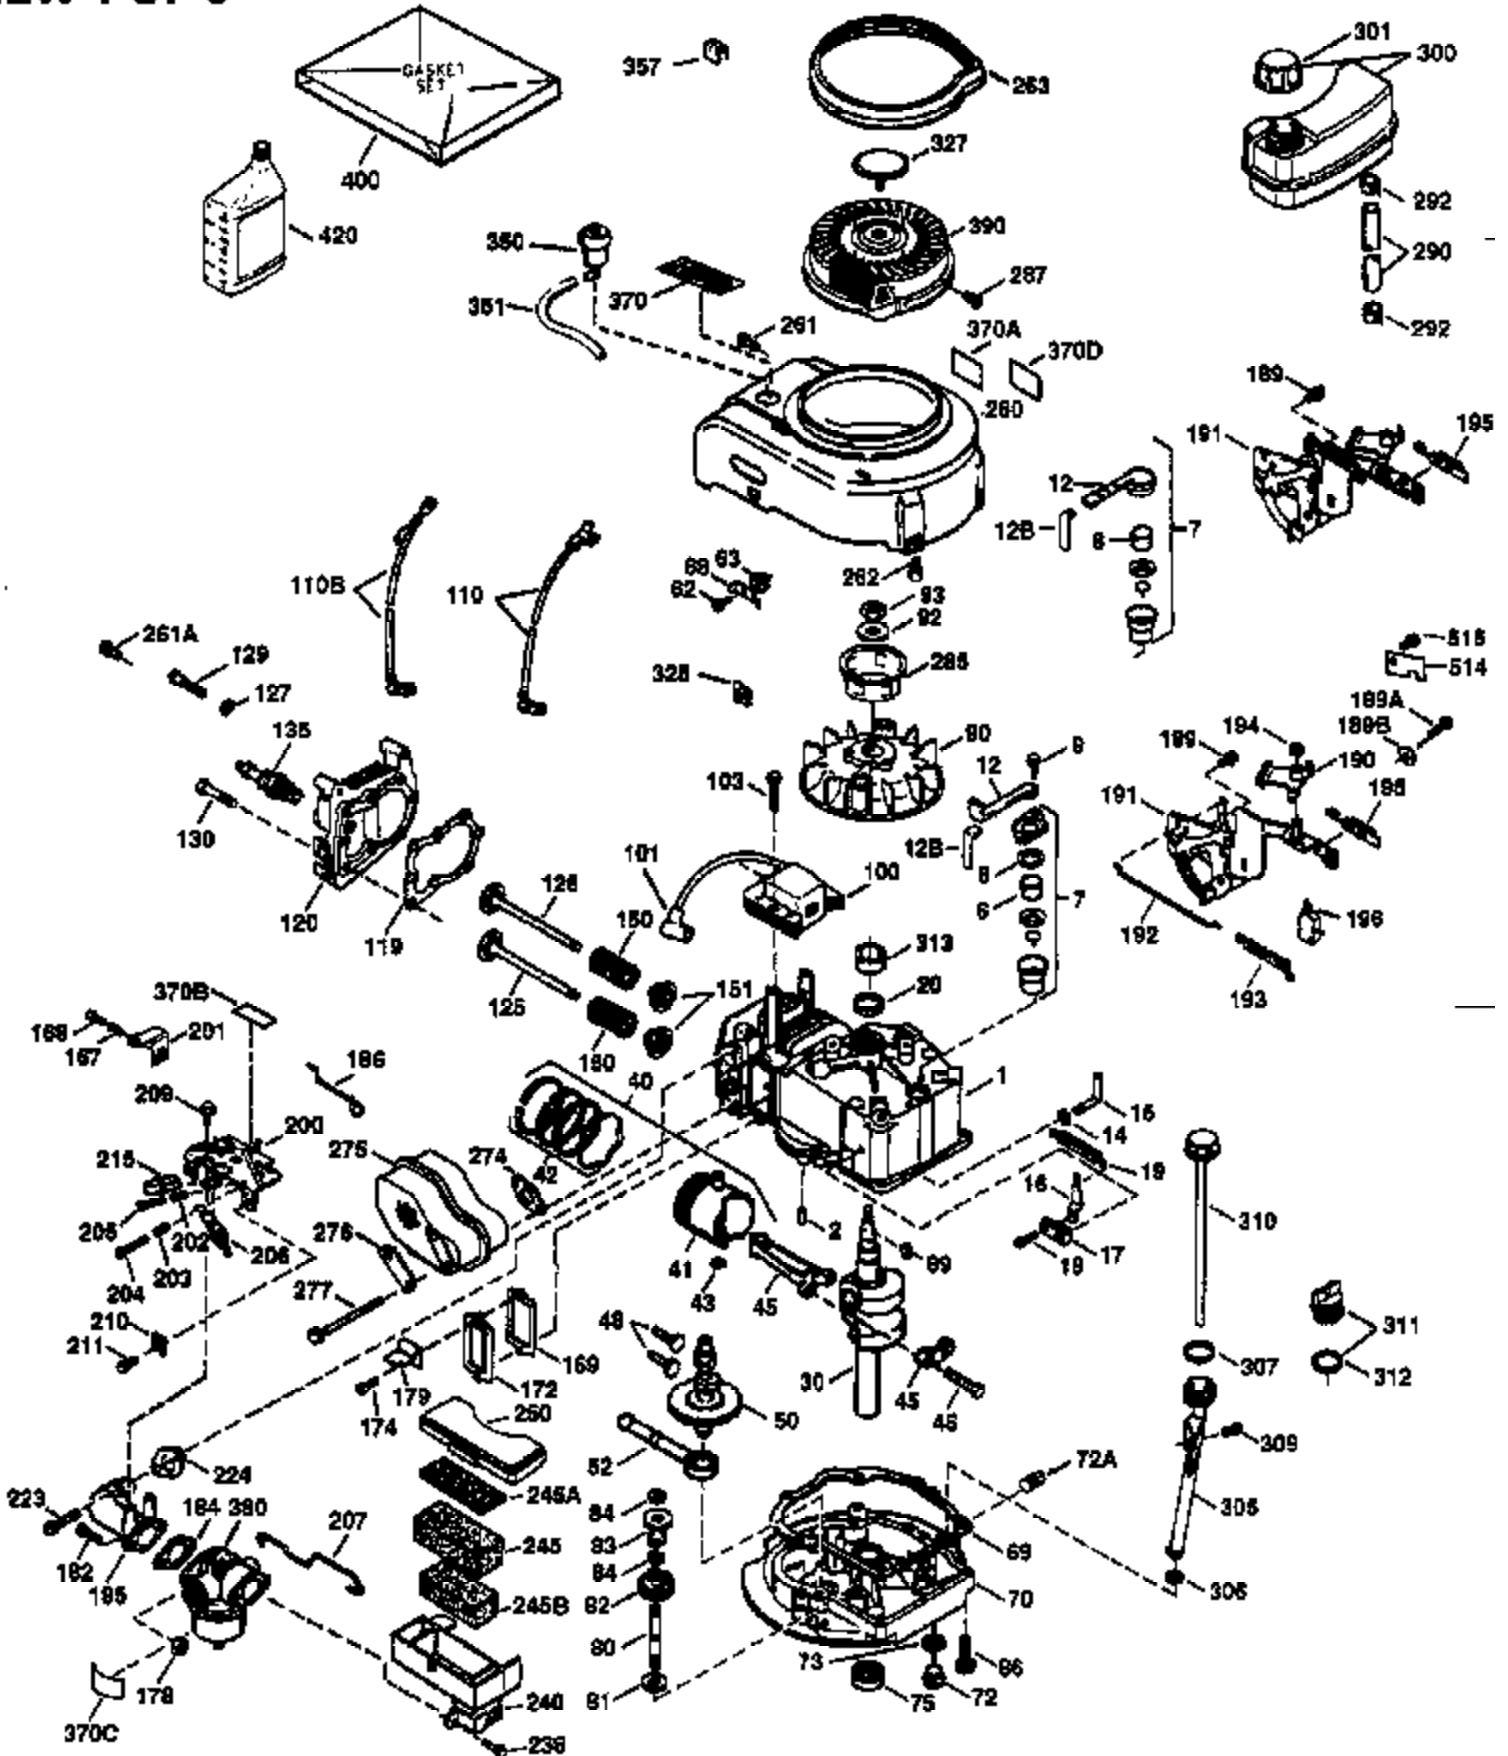

ILLUSTRATION SHOWS TYPICAL PARTS ONLY. ORDER BY PART NUMBER. PARTS NOT LISTED ARE SUPPLIED BY OEM.

VIEW 1 OF 3

Ref #	Part Number	Qty	Description
1	36478	1	Cylinder (Incl. 2 & 20)
2	26727	2	Dowel Pin
6	33734	1	Breather Element
7	34214A	1	Breather Ass'y. (Incl. 6,8,9,12,12B)
8	33735	1	* Breather Gasket
9	30200	2	Screw, 10-24 x 9/16"
12B	34695	1	Breather Tube Elbow
12	33886	1	Breather Tube
14	28277	1	Washer
15	30589	1	Governor Rod
16	31383A	1	Governor Lever
17	31335	1	Governor Lever Clamp
18	650548	1	Screw, 8-32 x 5/16"
19	35998	1	Extension Spring
20	32600	1	Oil Seal
30	36215A	1	Crankshaft
40	36073	1	Piston, Pin & Ring Set (Std.)
40	36074	1	Piston, Pin & Ring Set (.010" OS)
40	36075	1	Piston, Pin & Ring Set (.020" OS)
41	36070	1	Piston & Pin Ass'y. (Std.) (Incl. 43)
41	36071	1	Piston & Pin Ass'y. (.010" OS) (Incl. 43)
41	36072	1	Piston & Pin Ass'y. (.020" OS) (Incl. 43)
42	36076	1	Ring Set (Std.)
42	36077	1	Ring Set (.010" OS)
42	36078	1	Ring Set (.020" OS)
43	20381	2	Piston Pin Retaining Ring
45	30963B	1	Connecting Rod (Incl. 46)
46	32610A	2	Connecting Rod Bolt
48	27241	2	Valve Lifter
50	35992	1	Camshaft (MCR)
52	29914	1	Oil Pump Ass'y.
69	35261	1	* Mounting Flange Gasket
70	34311D	1	Mounting Flange (Incl. 72 thru 83)
72	36083	1	Oil Drain Plug
75	27897	1	Oil Seal
80	30574A	1	Governor Shaft
81	30590A	1	Washer
82	30591	1	Governor Gear Ass'y. (Incl. 81)
83	30588A	1	Governor Spool
86	650488	6	Screw, 1/4-20 x 1-1/4"
89	611004	1	Flywheel Key
90	611112	1	Flywheel
92	650815	1	Belleville Washer
93	650816	1	Flywheel Nut
100	34443A	1	Solid State Ignition
101	610118	1	Spark Plug Cover
103	650814	2	Screw, Torx T-15, 10-24 x 1"
110	34961	1	Ground Wire
119	36477	1	* Cylinder Head Gasket
120	36476	1	Cylinder Head
125	36471	1	Exhaust Valve (Std.) (Incl. 151)
125	36472	1	Exhaust Valve (1/32" OS) (Incl. 151)
126	29314B	1	Intake Valve (Std.) (Incl. 151)
126	29315C	1	Intake Valve (1/32" OS) (Incl. 151)
130	6021A	8	Screw, 5/16-18 x 1-1/2"
135	35395	1	Resistor Spark Plug (RJ19LM)
150	35991	2	Valve Spring
151	31673	2	Valve Spring Cap