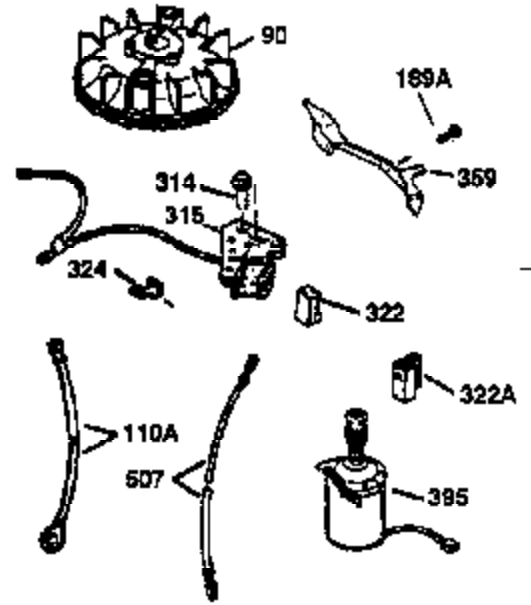

ILLUSTRATION SHOWS TYPICAL PARTS ONLY. ORDER BY PART NUMBER. PARTS NOT LISTED ARE SUPPLIED BY OEM.

VIEW 3 OF 3

Ref #	Part Number	Qty	Description
90	611112	1	Flywheel
238	650932	2	Screw, 10-32 x 49/64"
239	34338	1	* Air Cleaner Gasket
241	35797	1	Air Cleaner Collar
245	35066	1	Air Cleaner Filter
250	35986	1	Air Cleaner Cover
275	35993	1	Muffler
276	35994	1	Locking Plate
277	650957	2	Screw, 1/4-20 x 2-31/32"