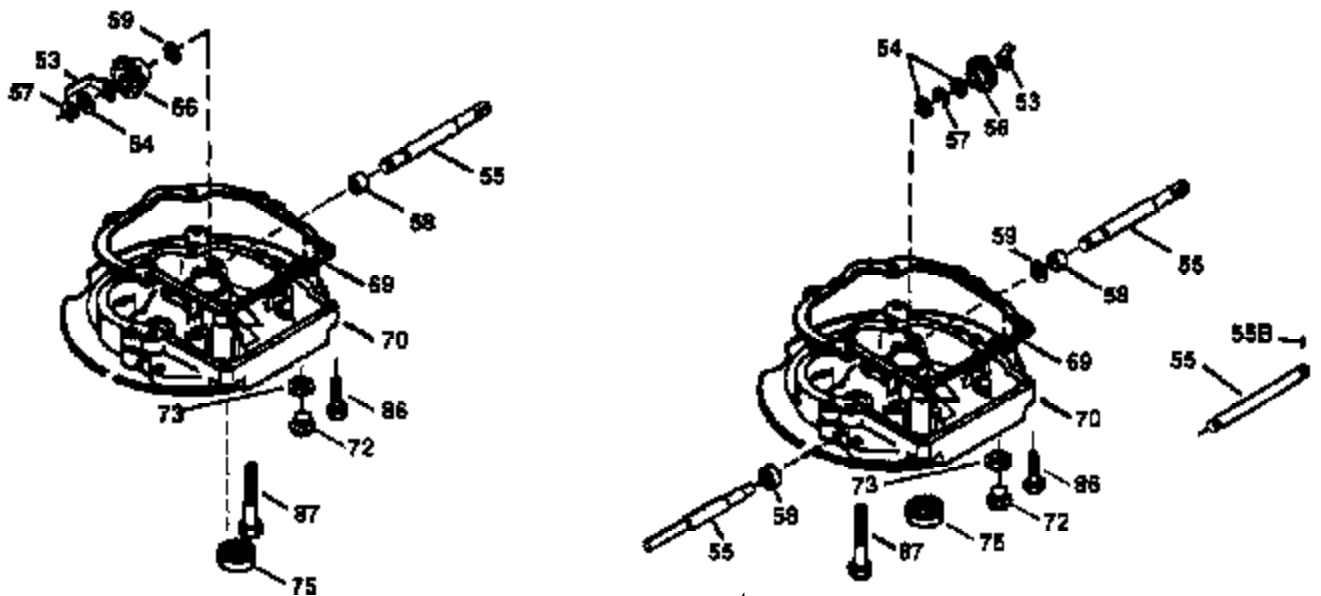

ILLUSTRATION SHOWS TYPICAL PARTS ONLY. ORDER BY PART NUMBER. PARTS NOT LISTED ARE SUPPLIED BY OEM.

VIEW 2 OF 3

Ref #	Part Number	Qty	Description
19	35998	1	Extension Spring
69	35261	1	* Mounting Flange Gasket
70	34311D	1	Mounting Flange (Incl. 72 thru 83)
72	36083	1	Oil Drain Plug
75	27897	1	Oil Seal
86	650488	6	Screw, 1/4-20 x 1-1/4"
182	6201	2	Screw, 1/4-28 x 7/8"
185	31384A	1	Intake Pipe (Incl. 224)
186	36201	1	Governor Link
223	650451	2	Screw, 1/4-20 x 1"
238	650932	2	Screw, 10-32 x 49/64"
239	34338	1	* Air Cleaner Gasket
245	35066	1	Air Cleaner Filter
250	35986	1	Air Cleaner Cover
263	36214	1	Trim Ring
287	650926	2	Screw, 8-32 x 21/64"
300	35586	1	Fuel Tank (Incl. 292 & 301)
301	35355	1	Fuel Cap
390	590694	1	Rewind Starter (NOTE: This engine could have been built with 590686 starter. Refer to the design of the air intake louvers for part identification. Individual starter parts do not interchange.)