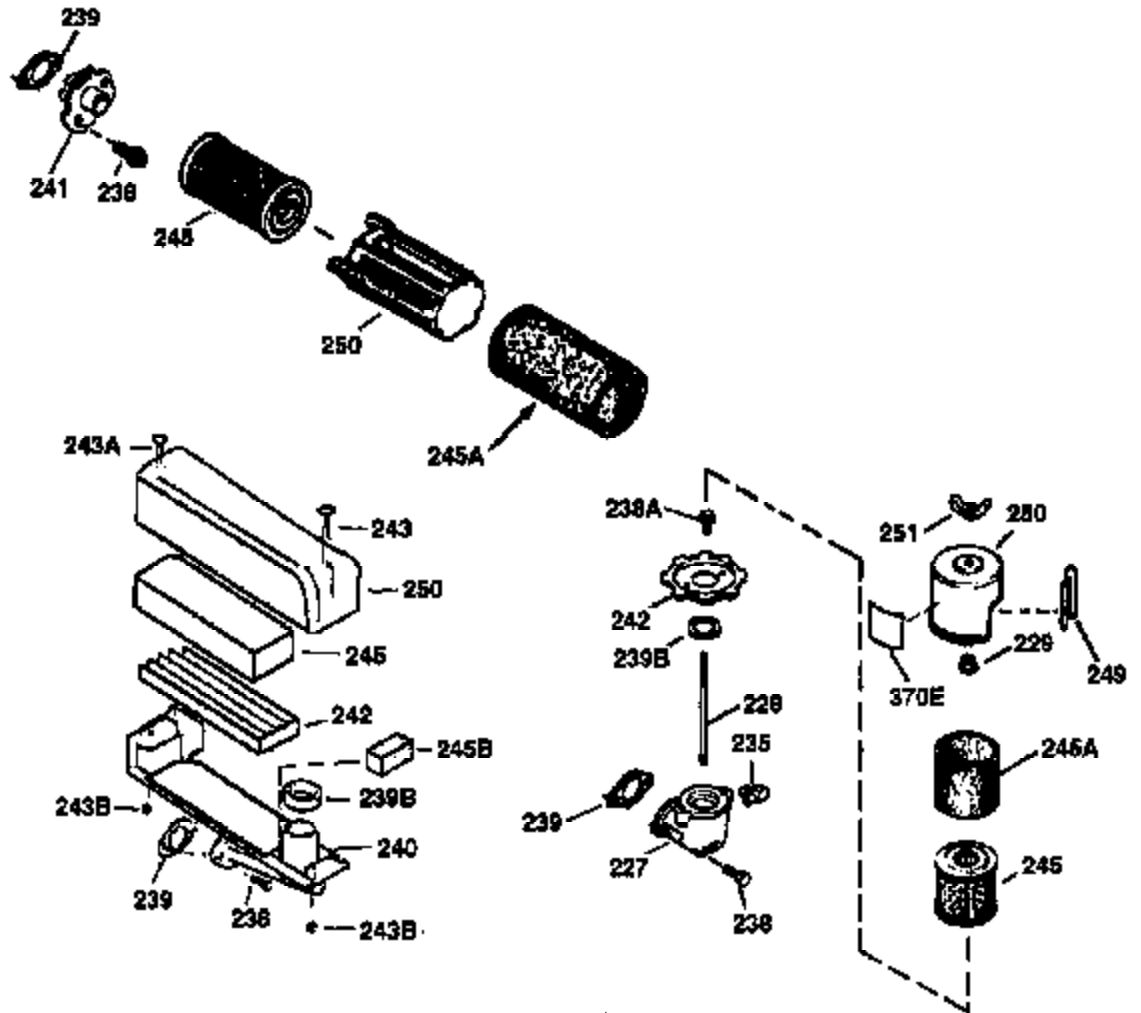

ILLUSTRATION SHOWS TYPICAL PARTS ONLY. ORDER BY PART NUMBER. PARTS NOT LISTED ARE SUPPLIED BY OEM.

VIEW 3 OF 3

Ref #	Part Number	Qty	Description
90	611112	1	Flywheel
238	650932	2	Screw, 10-32 x 49/64"
239	34338	1	* Air Cleaner Gasket
241	35797	1	Air Cleaner Collar
245	35066	1	Air Cleaner Filter
250	35986	1	Air Cleaner Cover
275	35993	1	Muffler
276	35994	1	Locking Plate
277	650957	2	Screw, 1/4-20 x 2-31/32"