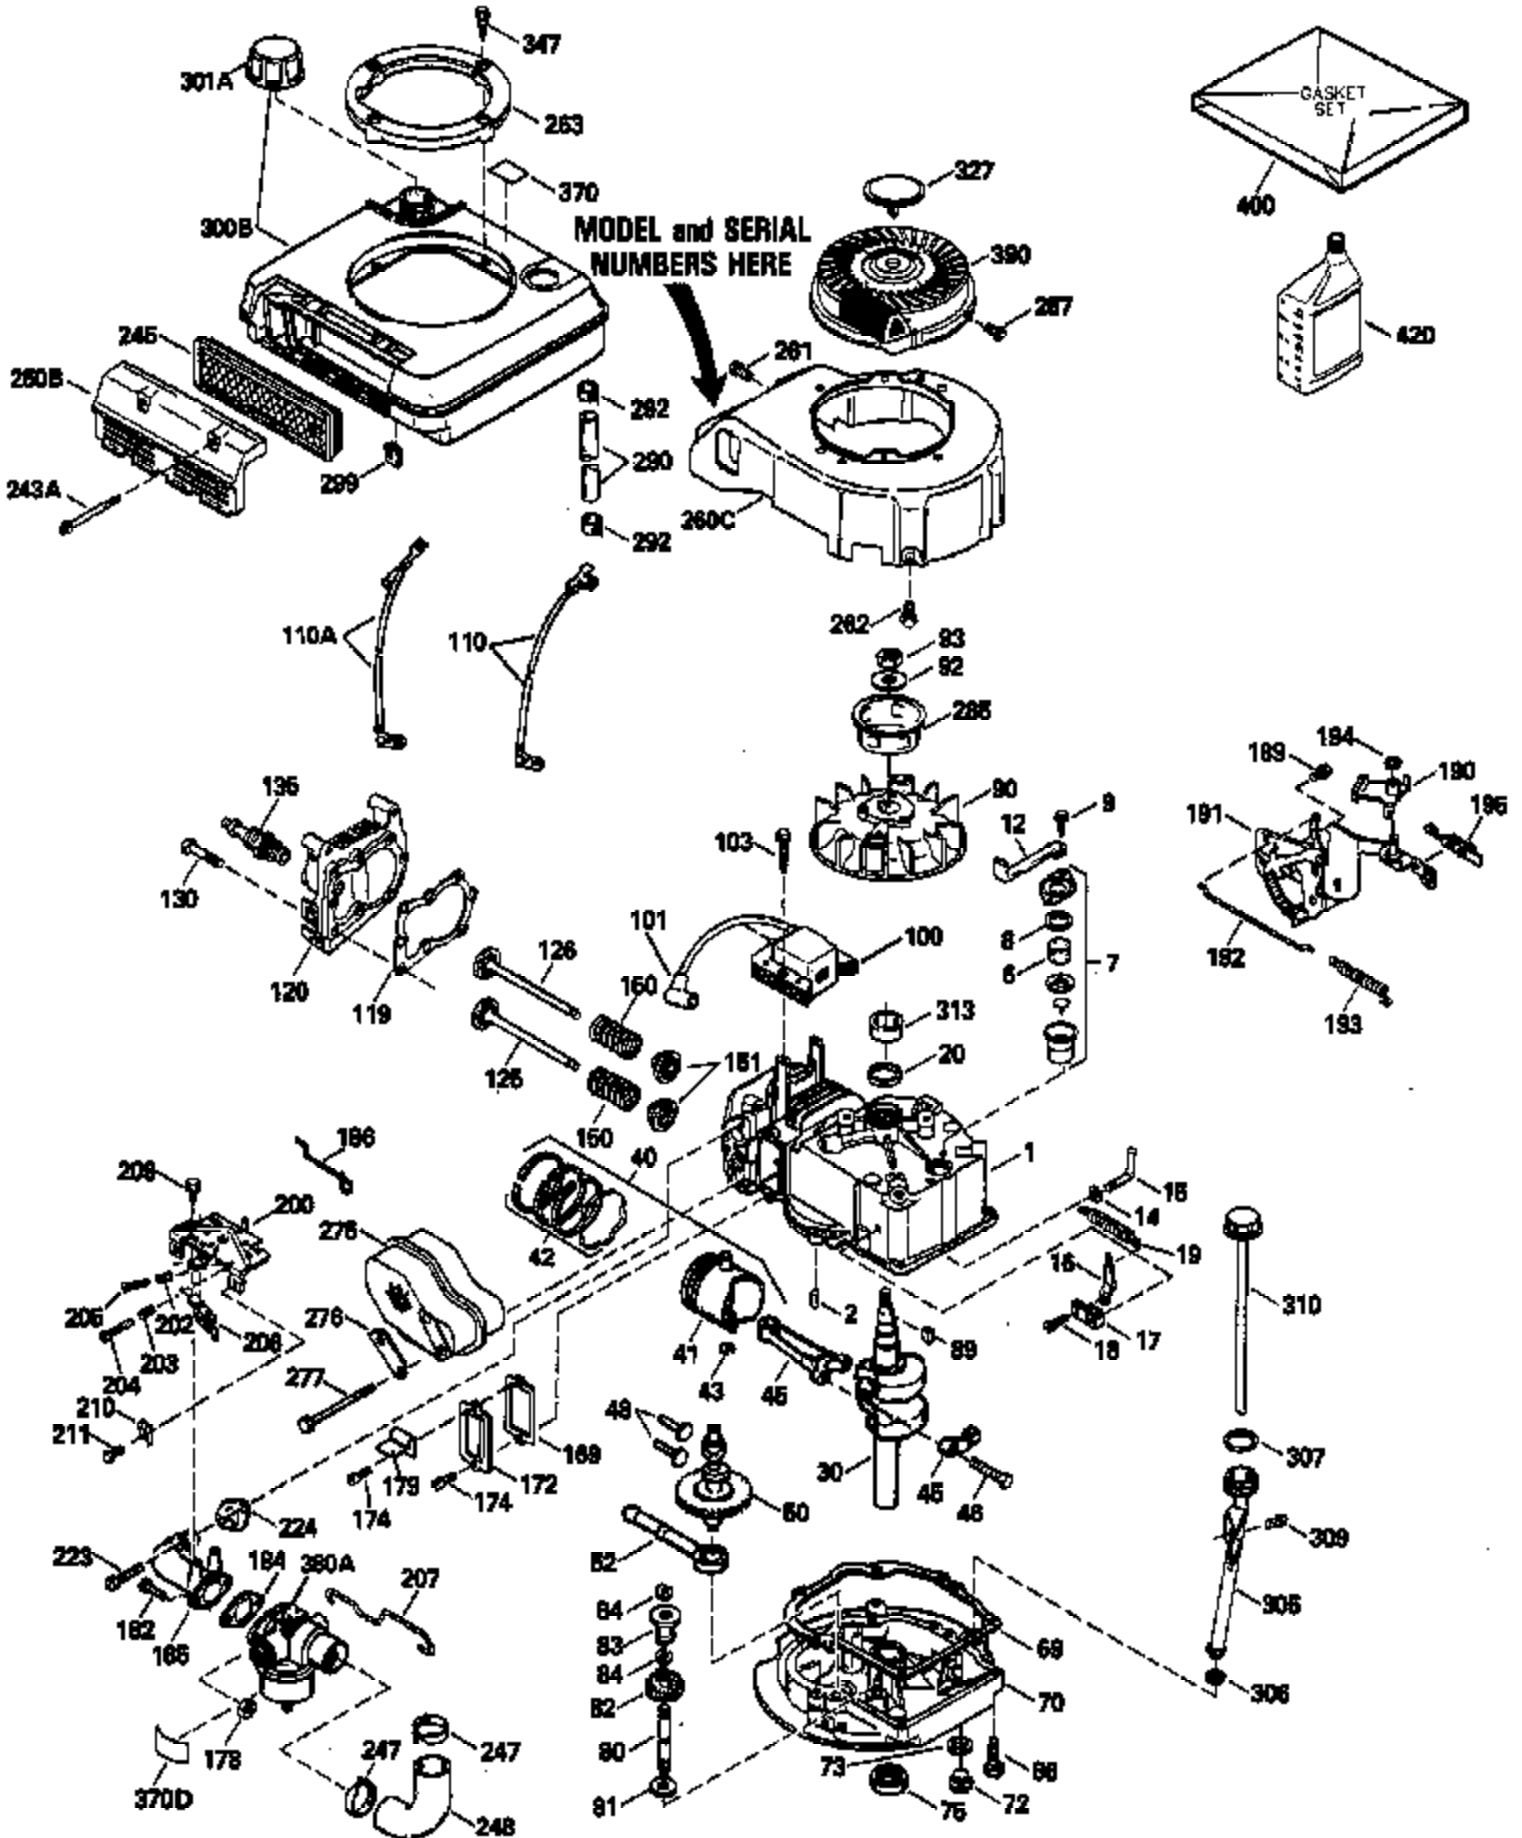

## Engine Parts List #1

Ref #	Part Number	Qty	Description
1	36478A	1	Cylinder (Incl. 2,7,20 & 125)
2	26727	2	Dowel Pin
6	33734	1	Breather Element
7	36557	1	Breather Body Ass'y. (Incl. 6 & 12)
12	36558	1	Breather Cover & Tube
14	28277	1	Washer
15	31513	1	Governor Rod
16	31383A	1	Governor Lever
17	31335	1	Governor Lever Clamp
18	650548	1	Screw, 8-32 x 5/16"
19	35998	1	Extension Spring
20	32600	1	Oil Seal
30	34769A	1	Crankshaft
40	36073	1	Piston, Pin & Ring Set (Std.)
40	36074	1	Piston, Pin & Ring Set (.010" OS)
40	36075	1	Piston, Pin & Ring Set (.020" OS)
41	36070	1	Piston & Pin Ass'y. (Std.) (Incl. 43)
41	36071	1	Piston & Pin Ass'y. (.010" OS) (Incl. 43)
41	36072	1	Piston & Pin Ass'y. (.020" OS) (Incl. 43)
42	36076	1	Ring Set (Std.)
42	36077	1	Ring Set (.010" OS)
42	36078	1	Ring Set (.020" OS)
43	20381	2	Piston Pin Retaining Ring
45	30963B	1	Connecting Rod (Incl. 46)
46	32610A	2	Connecting Rod Bolt
48	27241	2	Valve Lifter
50	33533	1	Camshaft (MCR)
52	29914	1	Oil Pump Ass'y.
69	35261	1	* Mounting Flange Gasket
70	33535C	1	Mounting Flange (Incl.58,72 thru 83)
72	36083	1	Oil Drain Plug
75	26208	1	Oil Seal
80	30574A	1	Governor Shaft
81	30590A	1	Washer
82	30591	1	Governor Gear Ass'y. (Incl. 81)
83	30588A	1	Governor Spool
86	650488	5	Screw, 1/4-20 x 1-1/4"
89	611004	1	Flywheel Key
90	611112	1	Flywheel
92	650815	1	Belleville Washer
93	650816	1	Flywheel Nut
100	34443A	1	Solid State Ignition
101	610118	1	Spark Plug Cover
103	651007	2	Screw, Torx T-15, 10-24 x 15/16"
110	34961	1	Ground Wire
119	36477	1	* Cylinder Head Gasket
120	36476	1	Cylinder Head
125	36471	1	Exhaust Valve (Std.) (Incl. 151)
125	36472	1	Exhaust Valve (1/32" OS) (Incl. 151)
126	29314B	1	Intake Valve (Std.) (Incl. 151)
126	29315C	1	Intake Valve (1/32" OS) (Incl. 151)
130	6021A	8	Screw, 5/16-18 x 1-1/2"
135	35395	1	Resistor Spark Plug (RJ19LM)
150	35991	2	Valve Spring
151	31673	2	Valve Spring Cap
169	27234A	1	* Valve Cover Gasket
172	32755	1	Valve Cover
174	30200	2	Screw, 10-24 x 9/16"