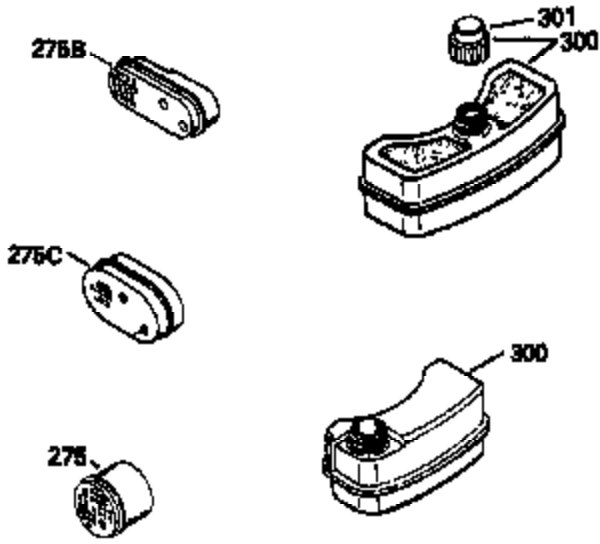

ILLUSTRATION SHOWS TYPICAL PARTS ONLY. ORDER BY PART NUMBER. PARTS NOT LISTED ARE SUPPLIED BY OEM.

Engine Parts List #2

Ref #	Part Number	Qty	Description
40	36073	1	Piston, Pin & Ring Set (Std.)
40	36074	1	Piston, Pin & Ring Set (.010" OS)
40	36075	1	Piston, Pin & Ring Set (.020" OS)
53	31745	1	Tang Washer
54	31747	1	Washer
55	35218A	1	P.T.O. Shaft
56	33401	1	R.H. Worm Gear
57	33537	1	Retainer Ring
58	31744	1	Oil Seal
69	35261	1	* Mounting Flange Gasket
72	36083	1	Oil Drain Plug
75	26208	1	Oil Seal
86	650488	5	Screw, 1/4-20 x 1-1/4"
87	650492	1	Screw, 1/4-20 x 2-1/4"
238	650806	2	Screw, 10-32 x 5/8"
239	34338	1	* Air Cleaner Gasket
240	34858	1	Air Cleaner Body
250	36213	1	Air Cleaner Cover
260	36212	1	Blower Housing
275	36473	1	Muffler (Incl. 277)
300	35586	1	Fuel Tank (Incl. 292 & 301)
301	35355	1	Fuel Cap
370A	36261	1	Lubrication Decal
380	632670	1	Carburetor (Incl. 184)
416	36085	1	Spark Arrestor Kit (Incl. 417)(Optional)
417	650760	1	Screw, 8-32 x 3/8" (Optional)