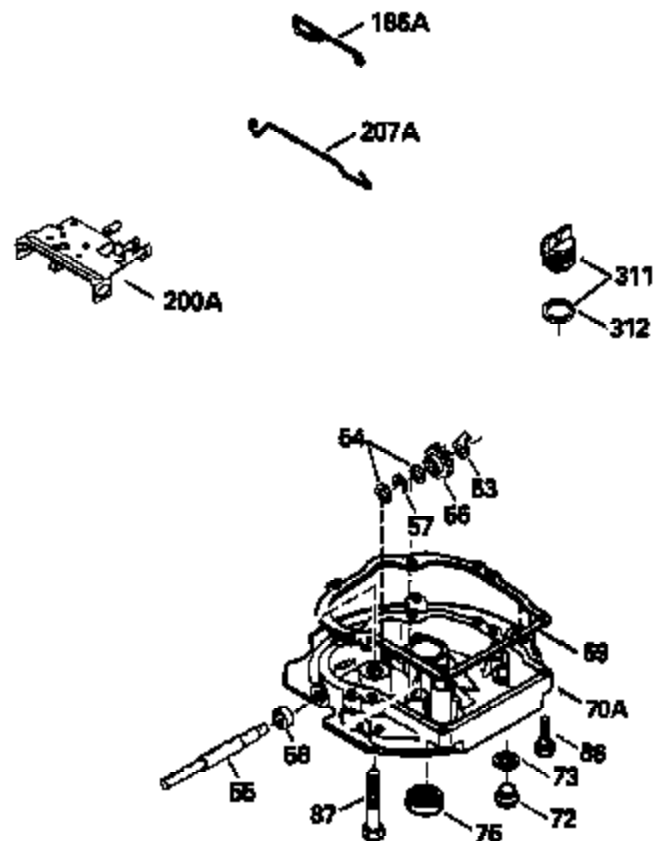

ILLUSTRATION SHOWS TYPICAL PARTS ONLY. ORDER BY PART NUMBER. PARTS NOT LISTED ARE SUPPLIED BY OEM.

Engine Parts List #2

Ref #	Part Number	Qty	Description
40	36073	1	Piston, Pin & Ring Set (Std.)
40	36074	1	Piston, Pin & Ring Set (.010" OS)
40	36075	1	Piston, Pin & Ring Set (.020" OS)
53	31745	1	Tang Washer
54	31747	1	Washer
55	35218A	1	P.T.O. Shaft
56	33401	1	R.H. Worm Gear
57	33537	1	Retainer Ring
58	31744	1	Oil Seal
69	35261	1	* Mounting Flange Gasket
72	36083	1	Oil Drain Plug
75	26208	1	Oil Seal
86	650488	5	Screw, 1/4-20 x 1-1/4"
87	650492	1	Screw, 1/4-20 x 2-1/4"
238	650806	2	Screw, 10-32 x 5/8"
239	34338	1	* Air Cleaner Gasket
240	34858	1	Air Cleaner Body
250	36213	1	Air Cleaner Cover
260	36212	1	Blower Housing
275	36473	1	Muffler (Incl. 277)
300	35586	1	Fuel Tank (Incl. 292 & 301)
301	35355	1	Fuel Cap
370A	36261	1	Lubrication Decal
380	632670	1	Carburetor (Incl. 184)
416	36085	1	Spark Arrestor Kit (Incl. 417)(Optional)
417	650760	1	Screw, 8-32 x 3/8" (Optional)