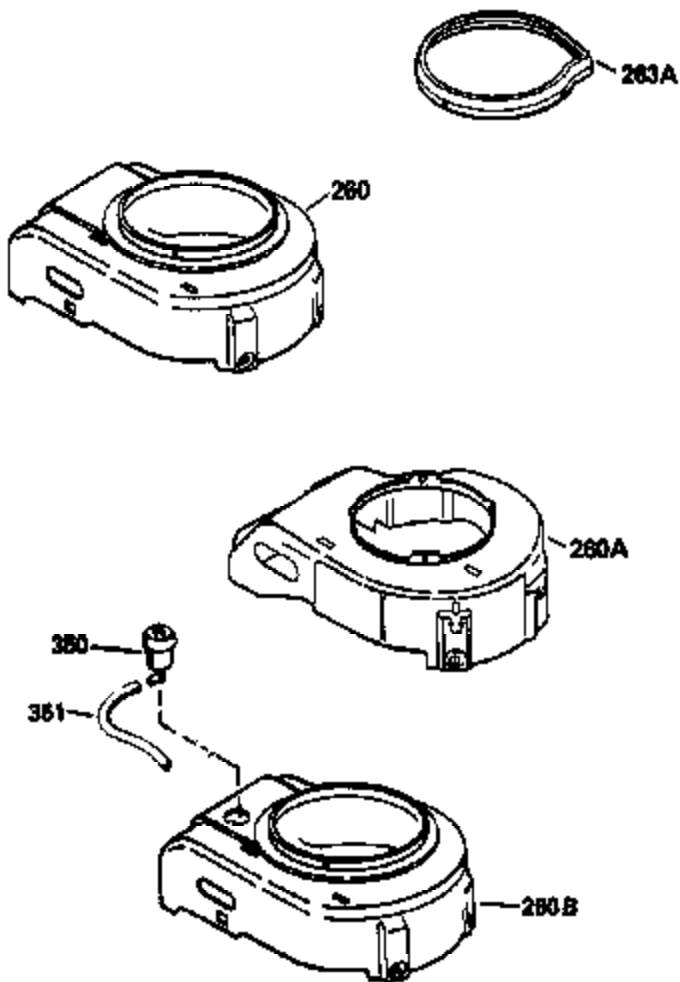

ILLUSTRATION SHOWS TYPICAL PARTS ONLY. ORDER BY PART NUMBER. PARTS NOT LISTED ARE SUPPLIED BY OEM.

Engine Parts List #2

Ref #	Part Number	Qty	Description
40	36073	1	Piston, Pin & Ring Set (Std.)
40	36074	1	Piston, Pin & Ring Set (.010" OS)
40	36075	1	Piston, Pin & Ring Set (.020" OS)
53	31745	1	Tang Washer
54	31747	1	Washer
55	35218A	1	P.T.O. Shaft
56	33401	1	R.H. Worm Gear
57	33537	1	Retainer Ring
58	31744	1	Oil Seal
69	35261	1	* Mounting Flange Gasket
72	36083	1	Oil Drain Plug
75	26208	1	Oil Seal
86	650488	5	Screw, 1/4-20 x 1-1/4"
87	650492	1	Screw, 1/4-20 x 2-1/4"
238	650806	2	Screw, 10-32 x 5/8"
239	34338	1	* Air Cleaner Gasket
240	34858	1	Air Cleaner Body
250	36213	1	Air Cleaner Cover
260	36212	1	Blower Housing
275	36473	1	Muffler (Incl. 277)
300	35586	1	Fuel Tank (Incl. 292 & 301)
301	35355	1	Fuel Cap
370A	36261	1	Lubrication Decal
380	632670	1	Carburetor (Incl. 184)
416	36085	1	Spark Arrestor Kit (Incl. 417)(Optional)
417	650760	1	Screw, 8-32 x 3/8" (Optional)