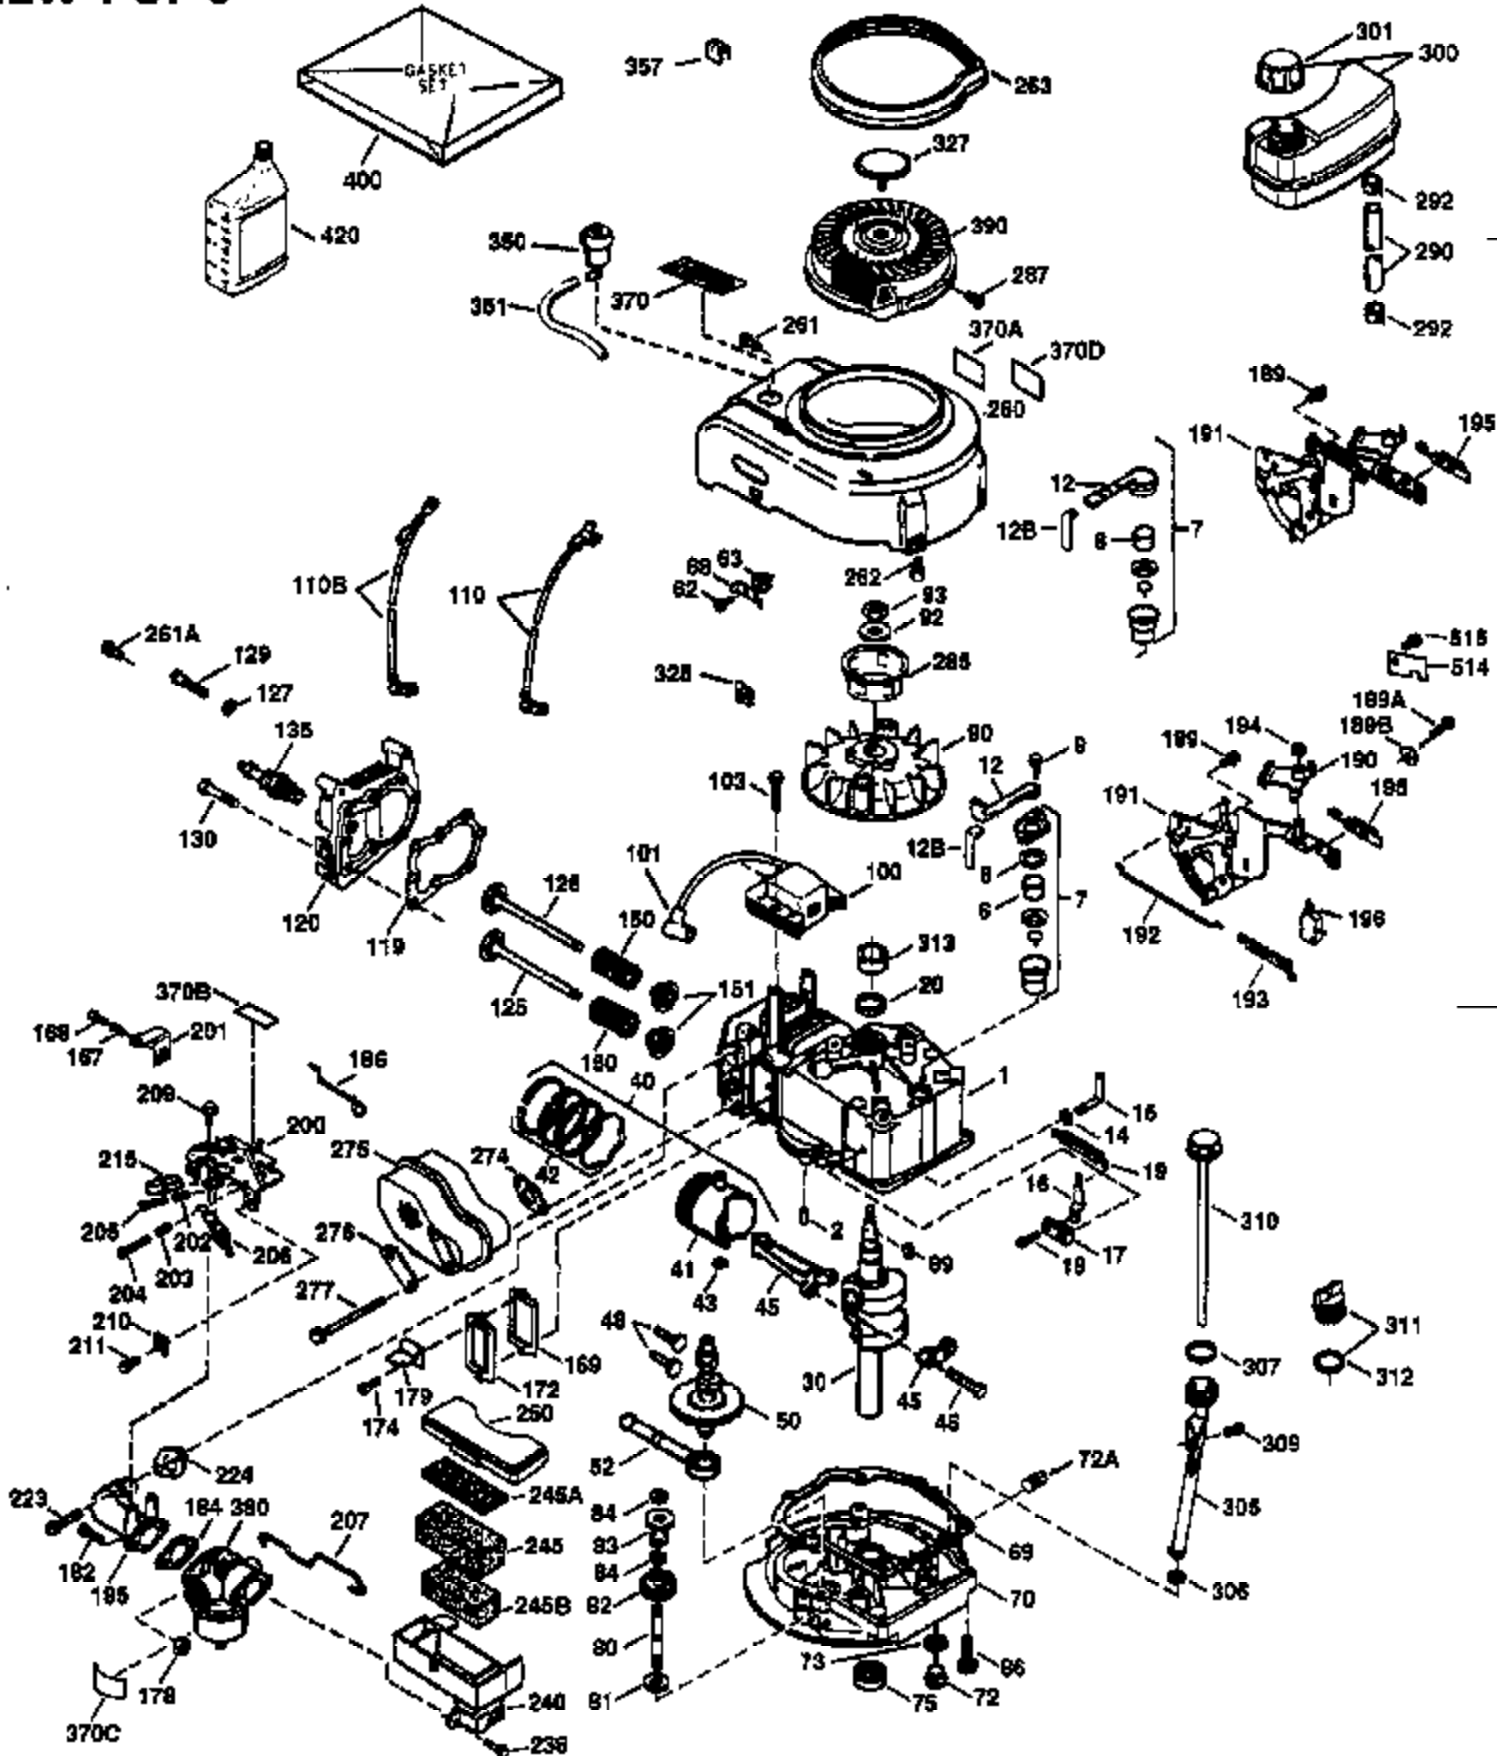

ILLUSTRATION SHOWS TYPICAL PARTS ONLY. ORDER BY PART NUMBER. PARTS NOT LISTED ARE SUPPLIED BY OEM.

VIEW 1 OF 3

Engine Parts List #1

Ref #	Part Number	Qty	Description
1	36265	1	Cylinder (Incl. 2 & 20)
2	26727	2	Dowel Pin
6	33734	1	Breather Element
7	34214A	1	Breather Ass'y. (Incl.6,8,9,12 & 12B)
8	33735	1	* Breather Gasket
9	30200	2	Screw, 10-24 x 9/16"
12	33886	1	Breather Tube
12B	34695	1	Breather Tube Elbow
14	28277	1	Washer
15	30589	1	Governor Rod
16	31383A	1	Governor Lever
17	31335	1	Governor Lever Clamp
18	650548	1	Screw, 8-32 x 5/16"
19	31361	1	Extension Spring
20	32600	1	Oil Seal
30	35996	1	Crankshaft
40	36073	1	Piston, Pin & Ring Set (Std.)
40	36074	1	Piston, Pin & Ring Set (.010" OS)
40	36075	1	Piston, Pin & Ring Set (.020" OS)
41	36070	1	Piston & Pin Ass'y. (Std.) (Incl. 43)
41	36071	1	Piston & Pin Ass'y. (.010" OS) (Incl. 43)
41	36072	1	Piston & Pin Ass'y. (.020" OS) (Incl. 43)
42	36076	1	Ring Set (Std.)
42	36077	1	Ring Set (.010" OS)
42	36078	1	Ring Set (.020" OS)
43	20381	2	Piston Pin Retaining Ring
45	30963B	1	Connecting Rod (Incl. 46)
46	32610A	2	Connecting Rod Bolt
48	27241	2	Valve Lifter
50	35990	1	Camshaft (BCR)
52	29914	1	Oil Pump Ass'y.
69	35261	1	* Mounting Flange Gasket
70	34311D	1	Mounting Flange (Incl. 72 thru 83)
72	30572	1	Oil Drain Plug (Incl. 73)
73	28833	1	Drain Plug Gasket
75	27897	1	Oil Seal
80	30574A	1	Governor Shaft
81	30590A	1	Washer
82	30591	1	Governor Gear Ass'y. (Incl. 81)
83	30588A	1	Governor Spool
86	650488	6	Screw, 1/4-20 x 1-1/4"
89	611004	1	Flywheel Key
90	611112	1	Flywheel
92	650815	1	Belleville Washer
93	650816	1	Flywheel Nut
100	34443A	1	Solid State Ignition
101	610118	1	Spark Plug Cover
103	650814	2	Screw, Torx T-15, 10-24 x 1"
110	34961	1	Ground Wire
119	33554A	1	* Cylinder Head Gasket
120	34342	1	Cylinder Head
125	29313C	1	Exhaust Valve (Std.) (Incl. 151)
125	29315C	1	Exhaust Valve (1/32" OS) (Incl. 151)
126	29314B	1	Intake Valve (Std.) (Incl. 151)
126	29315C	1	Intake Valve (1/32" OS) (Incl. 151)
130	6021A	8	Screw, 5/16-18 x 1-1/2"
135	35395	1	Resistor Spark Plug (RJ19LM)
150	35991	2	Valve Spring