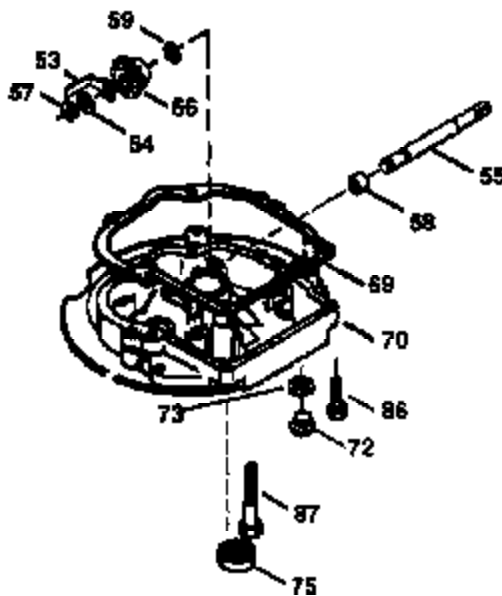

ILLUSTRATION SHOWS TYPICAL PARTS ONLY. ORDER BY PART NUMBER. PARTS NOT LISTED ARE SUPPLIED BY OEM.

VIEW 2 OF 3

Ref #	Part Number	Qty	Description
19	31361	1	Extension Spring
69	35261	1	* Mounting Flange Gasket
70	34311D	1	Mounting Flange (Incl. 72 thru 83)
72	30572	1	Oil Drain Plug (Incl. 73)
73	28833	1	Drain Plug Gasket
75	27897	1	Oil Seal
86	650488	6	Screw, 1/4-20 x 1-1/4"
182	6201	2	Screw, 1/4-28 x 7/8"
185	31384A	1	Intake Pipe (Incl. 224)
186	34358	1	Governor Link
223	650451	2	Screw, 1/4-20 x 1"
238	650932	2	Screw, 10-32 x 49/64"
239	34338	1	* Air Cleaner Gasket
245	35066	1	Air Cleaner Filter
250	35065	1	Air Cleaner Cover
287	650926	2	Screw, 8-32 x 21/64"
298	28763	3	Screw, 10-32 x 35/64"
300	34369A	1	Fuel Tank (Incl. 292 & 301)
301	35355	1	Fuel Cap
390	590686	1	Rewind Starter