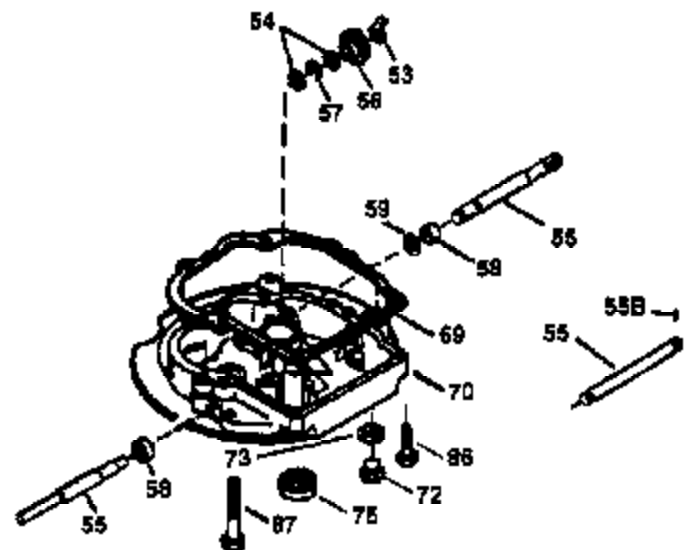

ILLUSTRATION SHOWS TYPICAL PARTS ONLY. ORDER BY PART NUMBER. PARTS NOT LISTED ARE SUPPLIED BY OEM.

VIEW 2 OF 3

Ref #	Part Number	Qty	Description
19	31361	1	Extension Spring
69	35261	1	* Mounting Flange Gasket
70	34311D	1	Mounting Flange (Incl. 72 thru 83)
72	30572	1	Oil Drain Plug (Incl. 73)
73	28833	1	Drain Plug Gasket
75	27897	1	Oil Seal
86	650488	6	Screw, 1/4-20 x 1-1/4"
182	6201	2	Screw, 1/4-28 x 7/8"
185	31384A	1	Intake Pipe (Incl. 224)
186	34358	1	Governor Link
223	650451	2	Screw, 1/4-20 x 1"
238	650932	2	Screw, 10-32 x 49/64"
239	34338	1	* Air Cleaner Gasket
245	35066	1	Air Cleaner Filter
250	35065	1	Air Cleaner Cover
287	650926	2	Screw, 8-32 x 21/64"
298	28763	3	Screw, 10-32 x 35/64"
300	34369A	1	Fuel Tank (Incl. 292 & 301)
301	35355	1	Fuel Cap
390	590686	1	Rewind Starter