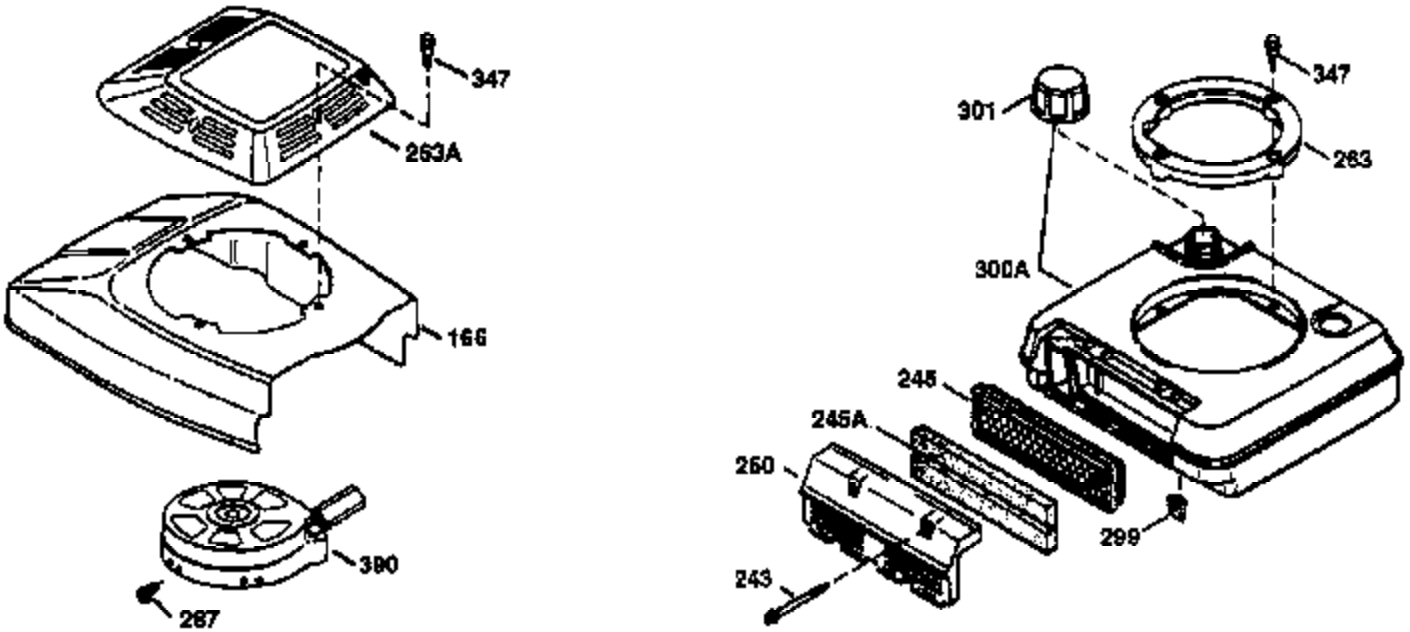

ILLUSTRATION SHOWS TYPICAL PARTS ONLY. ORDER BY PART NUMBER. PARTS NOT LISTED ARE SUPPLIED BY OEM.

VIEW 2 OF 3

Ref #	Part Number	Qty	Description
19	31361	1	Extension Spring
69	35261	1	* Mounting Flange Gasket
70	34311D	1	Mounting Flange (Incl. 72 thru 83)
72	36083	1	Oil Drain Plug
75	27897	1	Oil Seal
86	650488	6	Screw, 1/4-20 x 1-1/4"
182	6201	2	Screw, 1/4-28 x 7/8"
185	31384A	1	Intake Pipe (Incl. 224)
186	34337	1	Governor Link
223	650451	2	Screw, 1/4-20 x 1"
238	650806	2	Screw, 10-32 x 5/8"
239	34338	1	* Air Cleaner Gasket
245	34340	1	Air Cleaner Filter
250	36213	1	Air Cleaner Cover
263	36214	1	Trim Ring
287	650926	2	Screw, 8-32 x 21/64"
300	35586	1	Fuel Tank (Incl. 292 & 301)
301	35355	1	Fuel Cap
390	590686	1	Rewind Starter