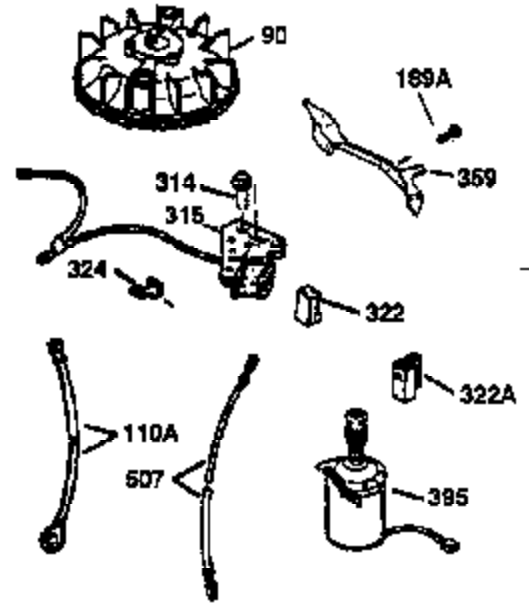

ILLUSTRATION SHOWS TYPICAL PARTS ONLY. ORDER BY PART NUMBER. PARTS NOT LISTED ARE SUPPLIED BY OEM.

VIEW 3 OF 3

Ref #	Part Number	Qty	Description
90	611112	1	Flywheel
238	650806	2	Screw, 10-32 x 5/8"
239	34338	1	* Air Cleaner Gasket
240	34858	1	Air Cleaner Body
245	34340	1	Air Cleaner Filter
250	36213	1	Air Cleaner Cover
275A	391020	1	Spark Arrestor Muffler (Optional) (In cl. 277)
275	35603A	1	Muffler (Incl. 277)
276	33753	1	Locking Plate
277	650795	2	Screw, 1/4-20 x 2-1/4"