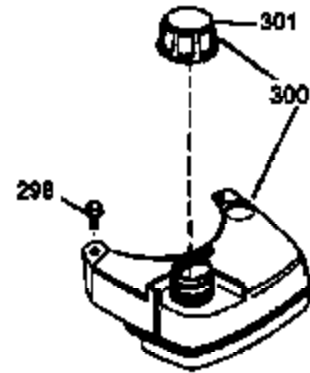

ILLUSTRATION SHOWS TYPICAL PARTS ONLY. ORDER BY PART NUMBER. PARTS NOT LISTED ARE SUPPLIED BY OEM.

VIEW 2 OF 3

Ref #	Part Number	Qty	Description
19	31361	1	Extension Spring
69	35261	1	* Mounting Flange Gasket
70	34311D	1	Mounting Flange (Incl. 72 thru 83)
72	36083	1	Oil Drain Plug
75	27897	1	Oil Seal
86	650488	6	Screw, 1/4-20 x 1-1/4"
182	6201	2	Screw, 1/4-28 x 7/8"
185	31384A	1	Intake Pipe (Incl. 224)
186	34337	1	Governor Link
223	650451	2	Screw, 1/4-20 x 1"
238	650806	2	Screw, 10-32 x 5/8"
239	34338	1	* Air Cleaner Gasket
245	34340	1	Air Cleaner Filter
250	36213	1	Air Cleaner Cover
263	36214	1	Trim Ring
287	650926	2	Screw, 8-32 x 21/64"
300	35586	1	Fuel Tank (Incl. 292 & 301)
301	35355	1	Fuel Cap
390	590686	1	Rewind Starter