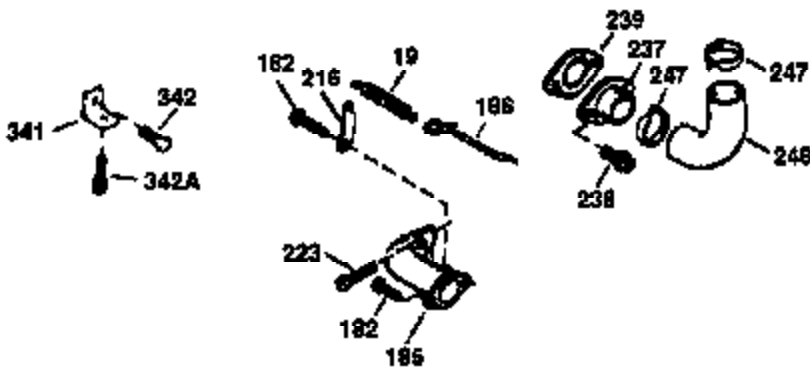

ILLUSTRATION SHOWS TYPICAL PARTS ONLY. ORDER BY PART NUMBER. PARTS NOT LISTED ARE SUPPLIED BY OEM.

VIEW 2 OF 3

Ref #	Part Number	Qty	Description
19	31361	1	Extension Spring
69	35261	1	* Mounting Flange Gasket
70	34311D	1	Mounting Flange (Incl. 72 thru 83)
72	36083	1	Oil Drain Plug
75	27897	1	Oil Seal
86	650488	6	Screw, 1/4-20 x 1-1/4"
182	6201	2	Screw, 1/4-28 x 7/8"
185	31384A	1	Intake Pipe (Incl. 224)
186	34337	1	Governor Link
223	650451	2	Screw, 1/4-20 x 1"
238	650806	2	Screw, 10-32 x 5/8"
239	34338	1	* Air Cleaner Gasket
245	34340	1	Air Cleaner Filter
250	36213	1	Air Cleaner Cover
263	36214	1	Trim Ring
287	650926	2	Screw, 8-32 x 21/64"
300	35586	1	Fuel Tank (Incl. 292 & 301)
301	35355	1	Fuel Cap
390	590686	1	Rewind Starter