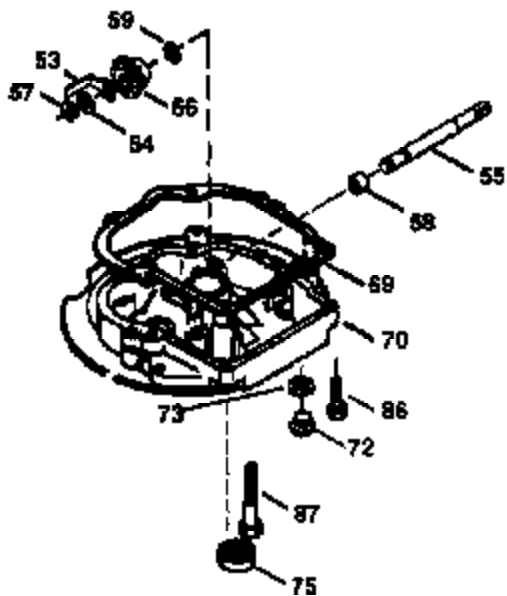

ILLUSTRATION SHOWS TYPICAL PARTS ONLY. ORDER BY PART NUMBER. PARTS NOT LISTED ARE SUPPLIED BY OEM.

VIEW 2 OF 3

Ref #	Part Number	Qty	Description
19	31361	1	Extension Spring
69	35261	1	* Mounting Flange Gasket
70	34311D	1	Mounting Flange (Incl. 72 thru 83)
72	36083	1	Oil Drain Plug
75	27897	1	Oil Seal
86	650488	6	Screw, 1/4-20 x 1-1/4"
182	6201	2	Screw, 1/4-28 x 7/8"
185	31384A	1	Intake Pipe (Incl. 224)
186	34337	1	Governor Link
223	650451	2	Screw, 1/4-20 x 1"
238	650806	2	Screw, 10-32 x 5/8"
239	34338	1	* Air Cleaner Gasket
245	34340	1	Air Cleaner Filter
250	36213	1	Air Cleaner Cover
263	36214	1	Trim Ring
287	650926	2	Screw, 8-32 x 21/64"
300	35586	1	Fuel Tank (Incl. 292 & 301)
301	35355	1	Fuel Cap
390	590686	1	Rewind Starter