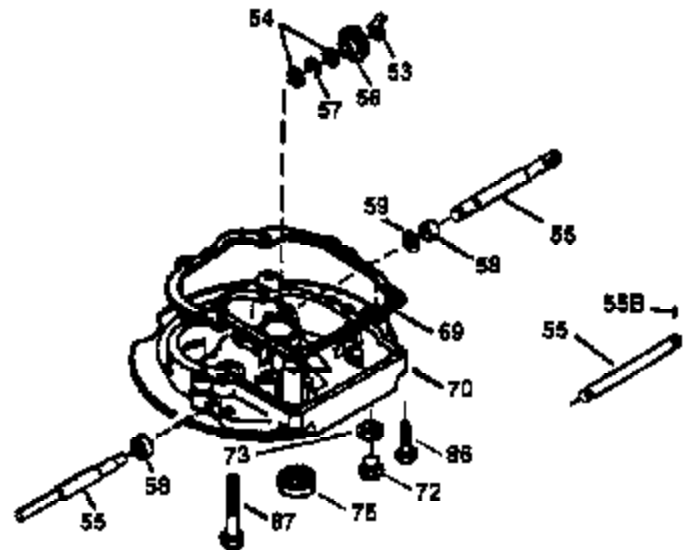

ILLUSTRATION SHOWS TYPICAL PARTS ONLY. ORDER BY PART NUMBER. PARTS NOT LISTED ARE SUPPLIED BY OEM.

VIEW 2 OF 3

Ref #	Part Number	Qty	Description
19	31361	1	Extension Spring
69	35261	1	* Mounting Flange Gasket
70	34311D	1	Mounting Flange (Incl. 72 thru 83)
72	36083	1	Oil Drain Plug
75	27897	1	Oil Seal
86	650488	6	Screw, 1/4-20 x 1-1/4"
182	6201	2	Screw, 1/4-28 x 7/8"
185	31384A	1	Intake Pipe (Incl. 224)
186	34337	1	Governor Link
223	650451	2	Screw, 1/4-20 x 1"
238	650806	2	Screw, 10-32 x 5/8"
239	34338	1	* Air Cleaner Gasket
245	34340	1	Air Cleaner Filter
250	36213	1	Air Cleaner Cover
263	36214	1	Trim Ring
287	650926	2	Screw, 8-32 x 21/64"
300	35586	1	Fuel Tank (Incl. 292 & 301)
301	35355	1	Fuel Cap
390	590686	1	Rewind Starter