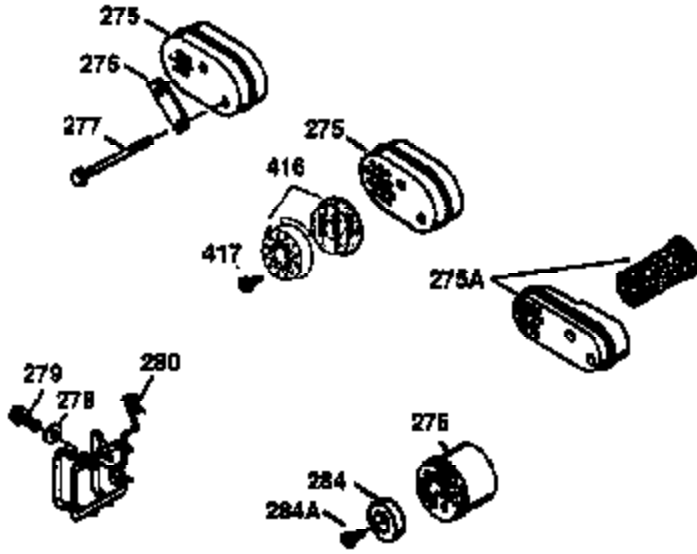

ILLUSTRATION SHOWS TYPICAL PARTS ONLY. ORDER BY PART NUMBER. PARTS NOT LISTED ARE SUPPLIED BY OEM.

VIEW 3 OF 3

Ref #	Part Number	Qty	Description
90	611112	1	Flywheel
238	650806	2	Screw, 10-32 x 5/8"
239	34338	1	* Air Cleaner Gasket
240	34858	1	Air Cleaner Body
245	34340	1	Air Cleaner Filter
250	36213	1	Air Cleaner Cover
275A	391020	1	Spark Arrestor Muffler (Optional) (In cl. 277)
275	35603A	1	Muffler (Incl. 277)
276	33753	1	Locking Plate
277	650795	2	Screw, 1/4-20 x 2-1/4"