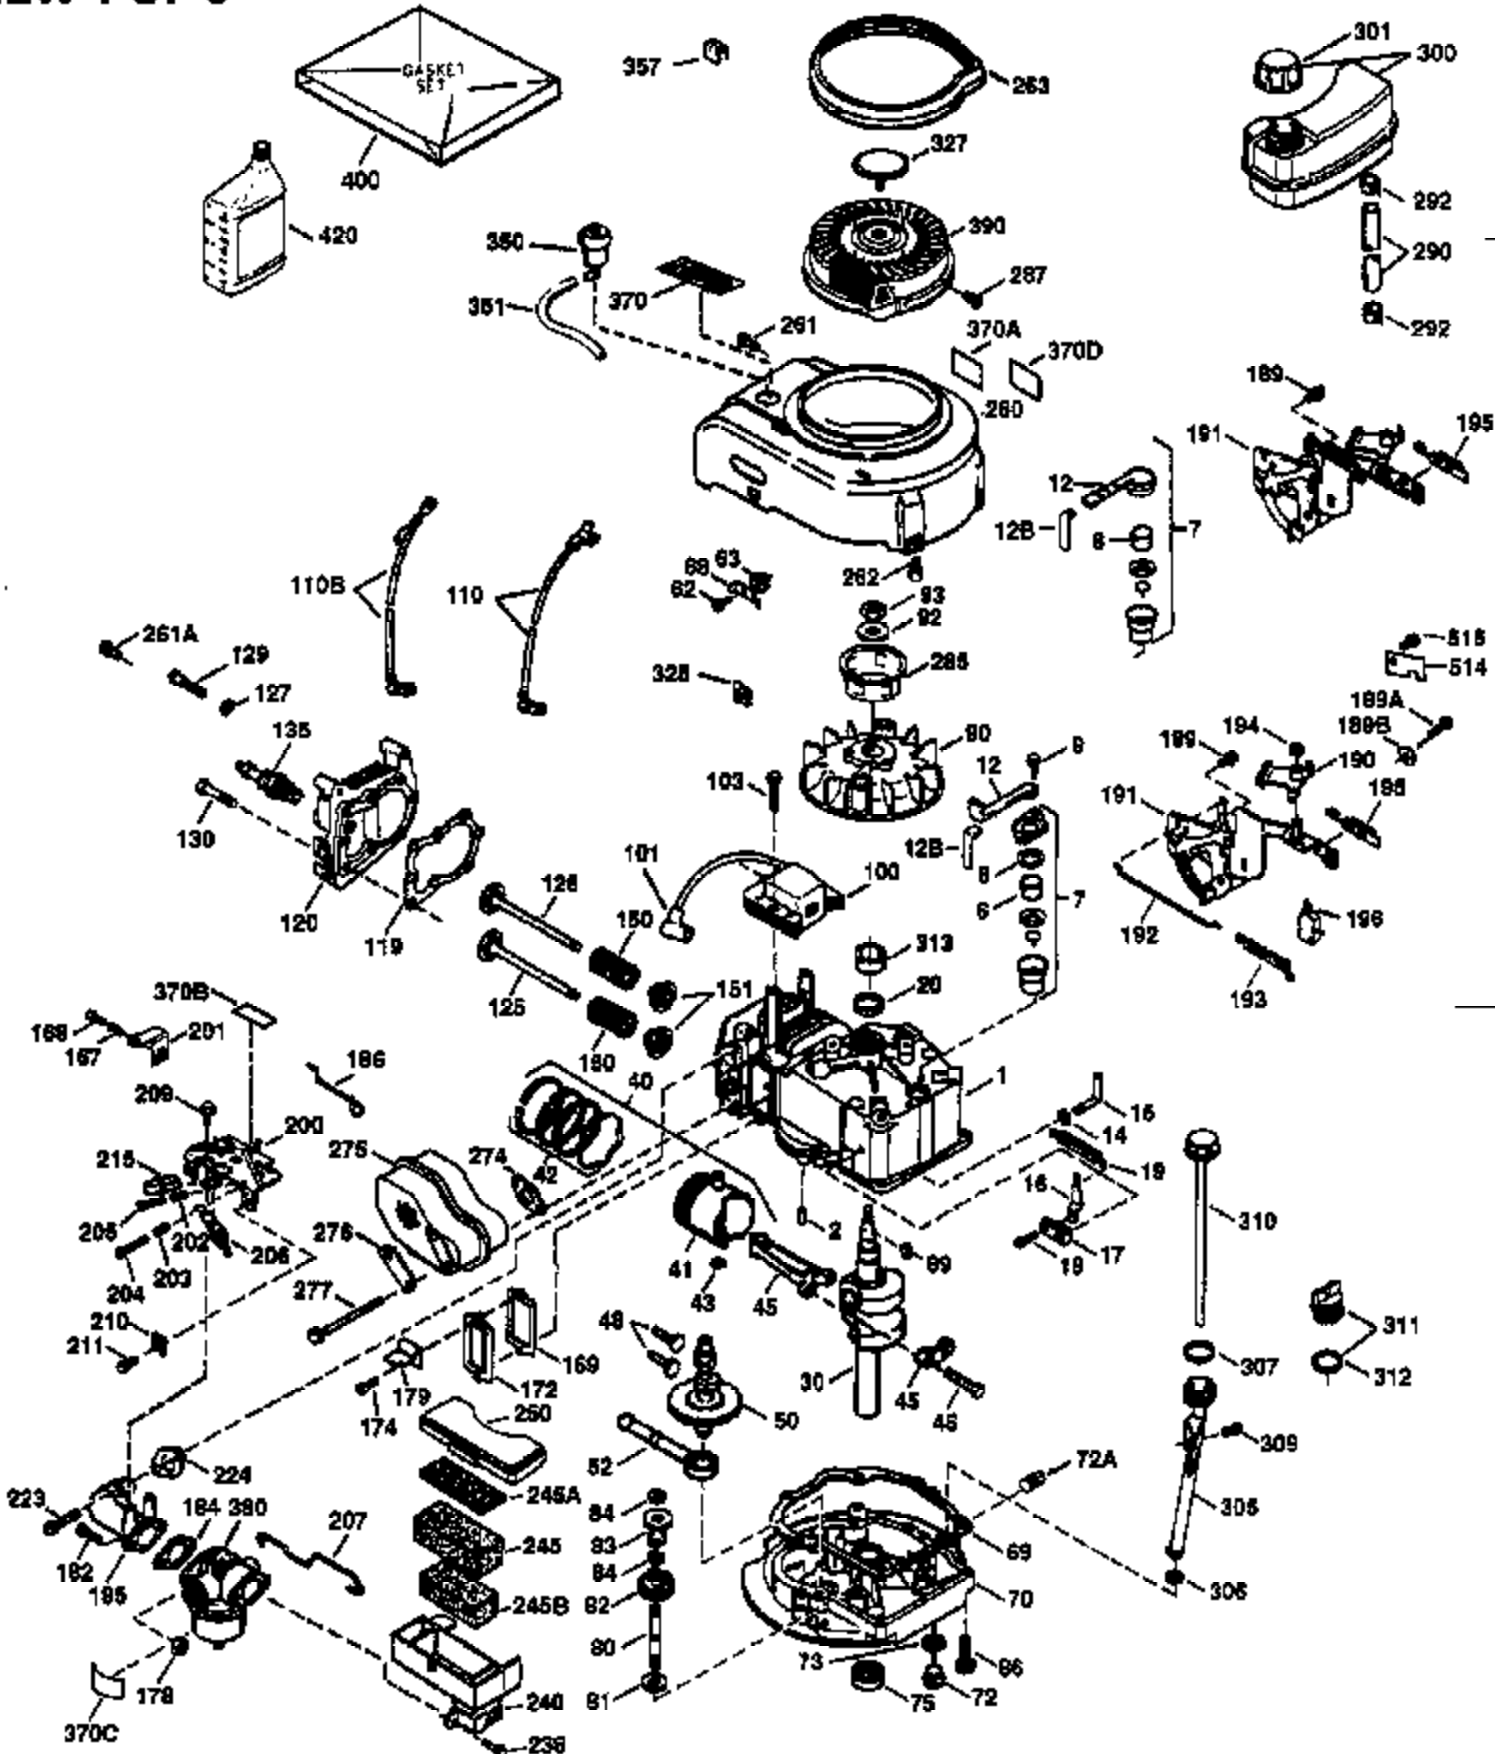

ILLUSTRATION SHOWS TYPICAL PARTS ONLY. ORDER BY PART NUMBER. PARTS NOT LISTED ARE SUPPLIED BY OEM.

VIEW 1 OF 3

Engine Parts List #1

Ref #	Part Number	Qty	Description
1	36265	1	Cylinder (Incl. 2 & 20)
2	26727	2	Dowel Pin
6	33734	1	Breather Element
7	34214A	1	Breather Ass'y. (Incl. 6, 8, 9 & 12)
8	33735	1	* Breather Gasket
9	30200	2	Screw, 10-24 x 9/16"
12	33886	1	Breather Tube
14	28277	1	Washer
15	30589	1	Governor Rod
16	31383A	1	Governor Lever
17	31335	1	Governor Lever Clamp
18	650548	1	Screw, 8-32 x 5/16"
19	31361	1	Extension Spring
20	32600	1	Oil Seal
30	36215A	1	Crankshaft
40	36073	1	Piston, Pin & Ring Set (Std.)
40	36074	1	Piston, Pin & Ring Set (.010" OS)
40	36075	1	Piston, Pin & Ring Set (.020" OS)
41	36070	1	Piston & Pin Ass'y. (Std.) (Incl. 43)
41	36071	1	Piston & Pin Ass'y. (.010" OS) (Incl. 43)
41	36072	1	Piston & Pin Ass'y. (.020" OS) (Incl. 43)
42	36076	1	Ring Set (Std.)
42	36077	1	Ring Set (.010" OS)
42	36078	1	Ring Set (.020" OS)
43	20381	2	Piston Pin Retaining Ring
45	30963B	1	Connecting Rod (Incl. 46)
46	32610A	2	Connecting Rod Bolt
48	27241	2	Valve Lifter
50	35990	1	Camshaft (BCR)
52	29914	1	Oil Pump Ass'y.
69	35261	1	* Mounting Flange Gasket
70	34311D	1	Mounting Flange (Incl. 72 thru 83)
72	36083	1	Oil Drain Plug
75	27897	1	Oil Seal
80	30574A	1	Governor Shaft
81	30590A	1	Washer
82	30591	1	Governor Gear Ass'y. (Incl. 81)
83	30588A	1	Governor Spool
86	650488	6	Screw, 1/4-20 x 1-1/4"
89	611004	1	Flywheel Key
90	611112	1	Flywheel
92	650815	1	Belleville Washer
93	650816	1	Flywheel Nut
100	34443A	1	Solid State Ignition
101	610118	1	Spark Plug Cover
103	650814	2	Screw, Torx T-15, 10-24 x 1"
110	34961	1	Ground Wire
119	33554A	1	* Cylinder Head Gasket
120	34342	1	Cylinder Head
125	29313C	1	Exhaust Valve (Std.) (Incl. 151)
125	29315C	1	Exhaust Valve (1/32" OS) (Incl. 151)
126	29314B	1	Intake Valve (Std.) (Incl. 151)
126	29315C	1	Intake Valve (1/32" OS) (Incl. 151)
130	6021A	8	Screw, 5/16-18 x 1-1/2"
135	35395	1	Resistor Spark Plug (RJ19LM)
150	35991	2	Valve Spring
151	31673	2	Valve Spring Cap
169	27234A	1	* Valve Cover Gasket