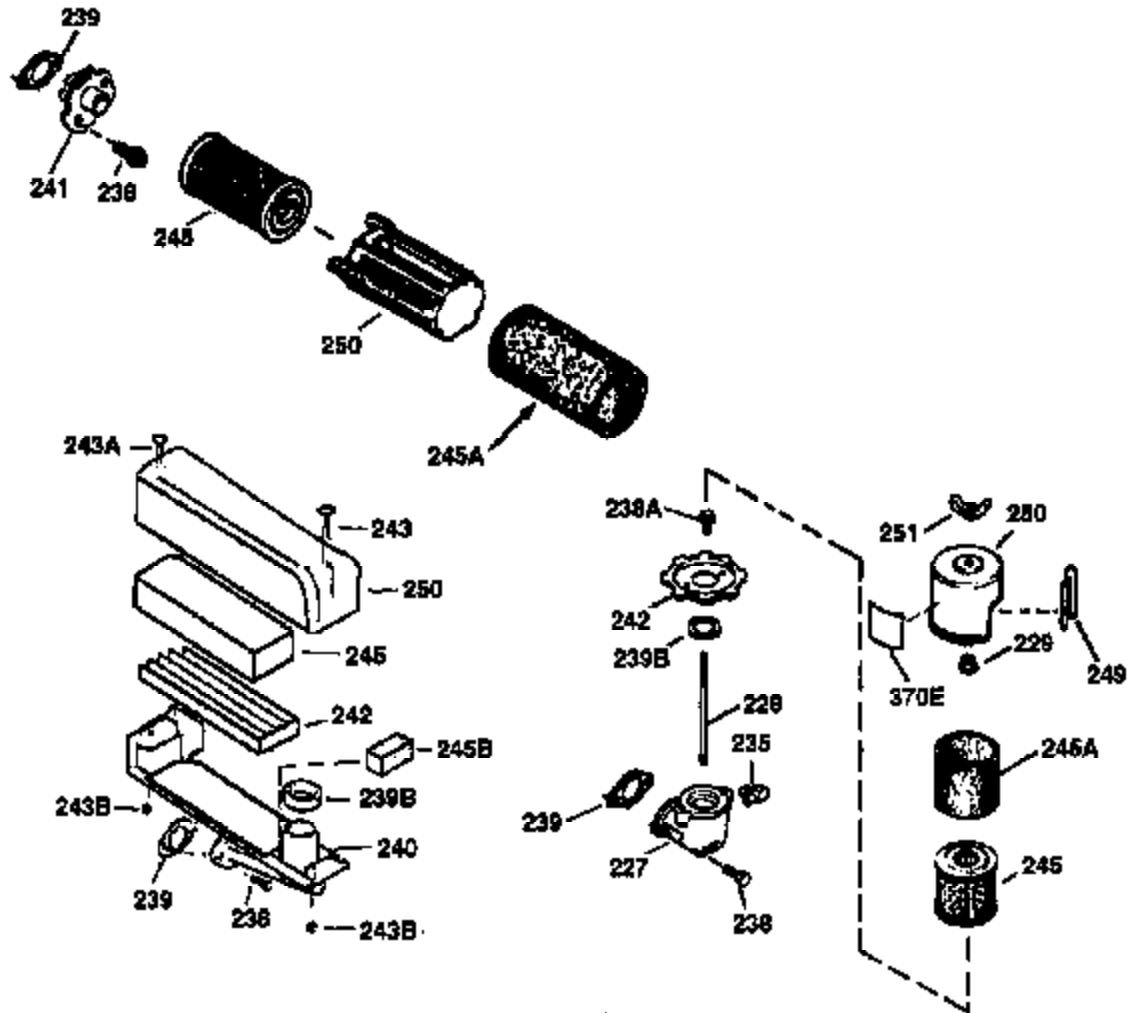

ILLUSTRATION SHOWS TYPICAL PARTS ONLY. ORDER BY PART NUMBER. PARTS NOT LISTED ARE SUPPLIED BY OEM.

VIEW 3 OF 3

Ref #	Part Number	Qty	Description
90	611112	1	Flywheel
238	650806	2	Screw, 10-32 x 5/8"
239	34338	1	* Air Cleaner Gasket
240	34858	1	Air Cleaner Body
245	34340	1	Air Cleaner Filter
250	36213	1	Air Cleaner Cover
275A	391020	1	Spark Arrestor Muffler (Optional) (In cl. 277)
275	35603A	1	Muffler (Incl. 277)
276	33753	1	Locking Plate
277	650795	2	Screw, 1/4-20 x 2-1/4"