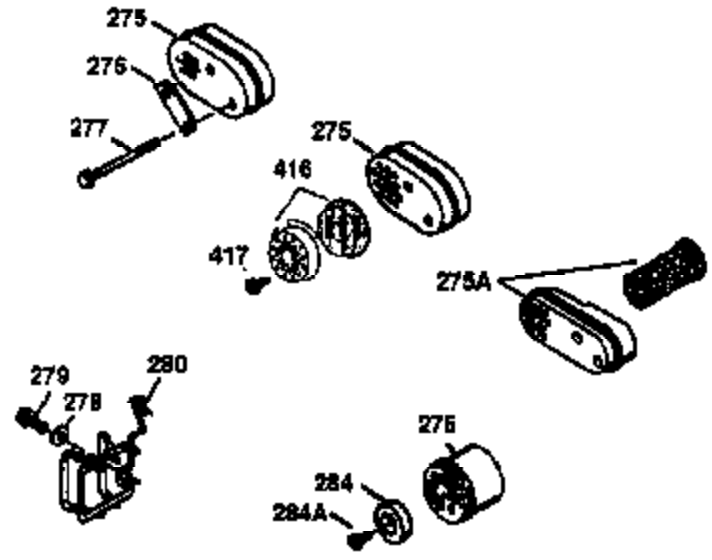

ILLUSTRATION SHOWS TYPICAL PARTS ONLY. ORDER BY PART NUMBER. PARTS NOT LISTED ARE SUPPLIED BY OEM.

VIEW 3 OF 3

Ref #	Part Number	Qty	Description
90	611112	1	Flywheel
238	650806	2	Screw, 10-32 x 5/8"
239	34338	1	* Air Cleaner Gasket
240	34858	1	Air Cleaner Body
245	34340	1	Air Cleaner Filter
250	36213	1	Air Cleaner Cover
275	34613	1	Muffler
276	33753	1	Locking Plate
277	650795	2	Screw, 1/4-20 x 2-1/4"