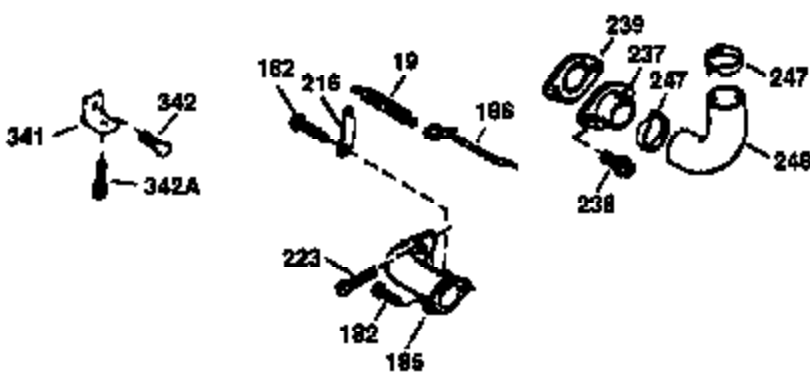

ILLUSTRATION SHOWS TYPICAL PARTS ONLY. ORDER BY PART NUMBER. PARTS NOT LISTED ARE SUPPLIED BY OEM.

VIEW 2 OF 3

Ref #	Part Number	Qty	Description
19	35998	1	Extension Spring
69	35261	1	* Mounting Flange Gasket
70	34311D	1	Mounting Flange (Incl. 72, 75 & 80)
72	36083	1	Oil Drain Plug
75	27897	1	Oil Seal
86	650488	6	Screw, 1/4-20 x 1-1/4"
182	6201	2	Screw, 1/4-28 x 7/8"
185	31384A	1	Intake Pipe (Incl. 224)
186	36201	1	Governor Link
223	650451	2	Screw, 1/4-20 x 1"
238	650806	2	Screw, 10-32 x 5/8"
239	34338	1	* Air Cleaner Gasket
245	34340	1	Air Cleaner Filter
250	36213	1	Air Cleaner Cover
263	36214	1	Trim Ring
287	650884	2	Screw, 8-32 x 1/2"
300	35586	1	Fuel Tank (Incl. 292 & 301)
301	35355	1	Fuel Cap
390	590686	1	Rewind Starter