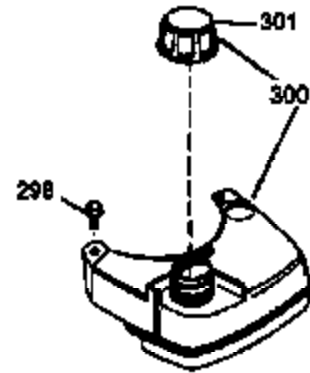

ILLUSTRATION SHOWS TYPICAL PARTS ONLY. ORDER BY PART NUMBER. PARTS NOT LISTED ARE SUPPLIED BY OEM.

VIEW 2 OF 3

Ref #	Part Number	Qty	Description
19	35998	1	Extension Spring
69	35261	1	* Mounting Flange Gasket
70	34311D	1	Mounting Flange (Incl. 72, 75 & 80)
72	36083	1	Oil Drain Plug
75	27897	1	Oil Seal
86	650488	6	Screw, 1/4-20 x 1-1/4"
182	6201	2	Screw, 1/4-28 x 7/8"
185	31384A	1	Intake Pipe (Incl. 224)
186	36201	1	Governor Link
223	650451	2	Screw, 1/4-20 x 1"
238	650806	2	Screw, 10-32 x 5/8"
239	34338	1	* Air Cleaner Gasket
245	34340	1	Air Cleaner Filter
250	36213	1	Air Cleaner Cover
263	36214	1	Trim Ring
287	650884	2	Screw, 8-32 x 1/2"
300	35586	1	Fuel Tank (Incl. 292 & 301)
301	35355	1	Fuel Cap
390	590686	1	Rewind Starter