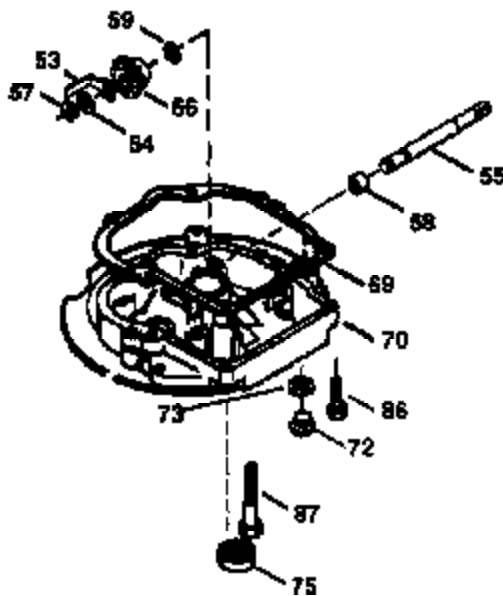

ILLUSTRATION SHOWS TYPICAL PARTS ONLY. ORDER BY PART NUMBER. PARTS NOT LISTED ARE SUPPLIED BY OEM.

VIEW 2 OF 3

Ref #	Part Number	Qty	Description
19	35998	1	Extension Spring
69	35261	1	* Mounting Flange Gasket
70	34311D	1	Mounting Flange (Incl. 72, 75 & 80)
72	36083	1	Oil Drain Plug
75	27897	1	Oil Seal
86	650488	6	Screw, 1/4-20 x 1-1/4"
182	6201	2	Screw, 1/4-28 x 7/8"
185	31384A	1	Intake Pipe (Incl. 224)
186	36201	1	Governor Link
223	650451	2	Screw, 1/4-20 x 1"
238	650806	2	Screw, 10-32 x 5/8"
239	34338	1	* Air Cleaner Gasket
245	34340	1	Air Cleaner Filter
250	36213	1	Air Cleaner Cover
263	36214	1	Trim Ring
287	650884	2	Screw, 8-32 x 1/2"
300	35586	1	Fuel Tank (Incl. 292 & 301)
301	35355	1	Fuel Cap
390	590686	1	Rewind Starter