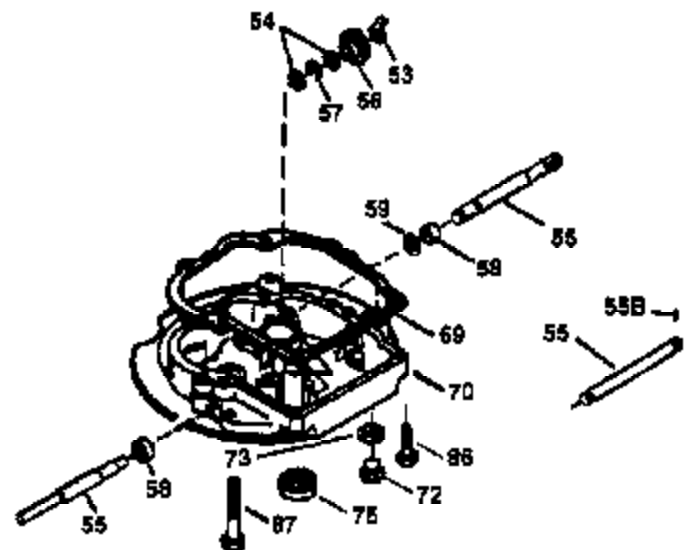

ILLUSTRATION SHOWS TYPICAL PARTS ONLY. ORDER BY PART NUMBER. PARTS NOT LISTED ARE SUPPLIED BY OEM.

VIEW 2 OF 3

Ref #	Part Number	Qty	Description
19	35998	1	Extension Spring
69	35261	1	* Mounting Flange Gasket
70	34311D	1	Mounting Flange (Incl. 72, 75 & 80)
72	36083	1	Oil Drain Plug
75	27897	1	Oil Seal
86	650488	6	Screw, 1/4-20 x 1-1/4"
182	6201	2	Screw, 1/4-28 x 7/8"
185	31384A	1	Intake Pipe (Incl. 224)
186	36201	1	Governor Link
223	650451	2	Screw, 1/4-20 x 1"
238	650806	2	Screw, 10-32 x 5/8"
239	34338	1	* Air Cleaner Gasket
245	34340	1	Air Cleaner Filter
250	36213	1	Air Cleaner Cover
263	36214	1	Trim Ring
287	650884	2	Screw, 8-32 x 1/2"
300	35586	1	Fuel Tank (Incl. 292 & 301)
301	35355	1	Fuel Cap
390	590686	1	Rewind Starter