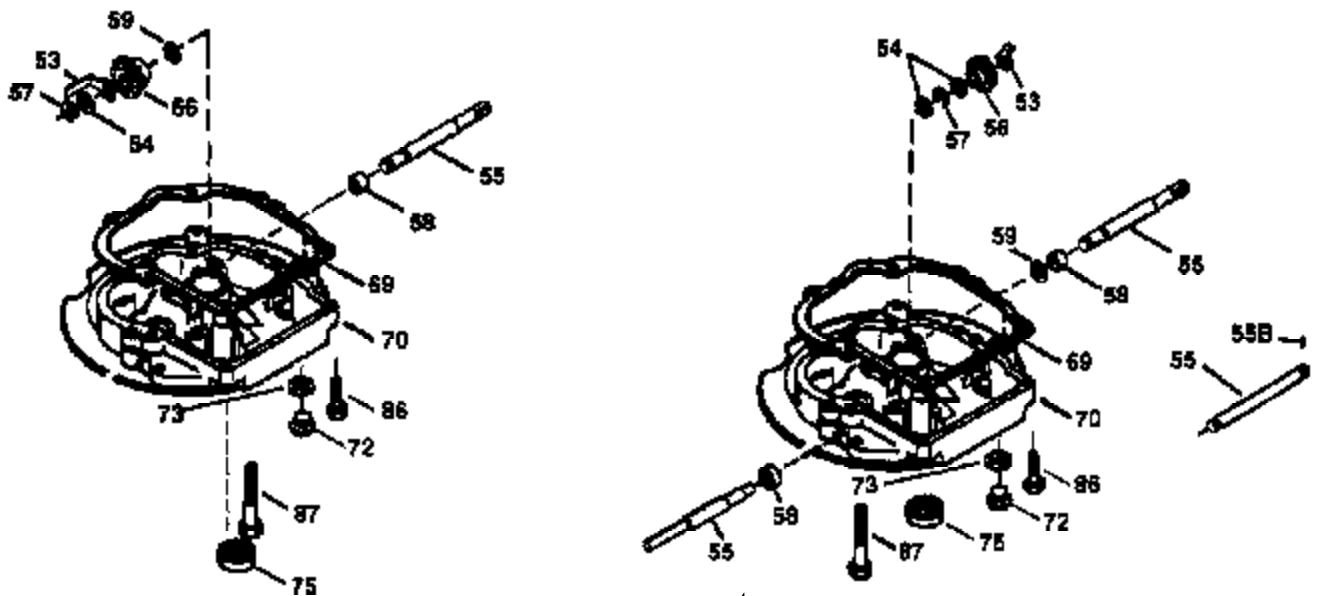

ILLUSTRATION SHOWS TYPICAL PARTS ONLY. ORDER BY PART NUMBER. PARTS NOT LISTED ARE SUPPLIED BY OEM.

VIEW 2 OF 3

Ref #	Part Number	Qty	Description
19	31361	1	Extension Spring
69	35261	1	* Mounting Flange Gasket
70	32612A	1	Mounting Flange (Incl. 72, 75 & 80)
72	36083	1	Oil Drain Plug
75	27897	1	Oil Seal
86	650488	6	Screw, 1/4-20 x 1-1/4"
182	6201	2	Screw, 1/4-28 x 7/8"
185	31384A	1	Intake Pipe (Incl. 224)
186	34337	1	Governor Link
223	650451	2	Screw, 1/4-20 x 1"
238	650806	2	Screw, 10-32 x 5/8"
239	34338	1	* Air Cleaner Gasket
245	34340	1	Air Cleaner Filter
250	36213	1	Air Cleaner Cover
287	650884	2	Screw, 8-32 x 1/2"
300	35586	1	Fuel Tank (Incl. 292 & 301)
301	35355	1	Fuel Cap
390	590686	1	Rewind Starter