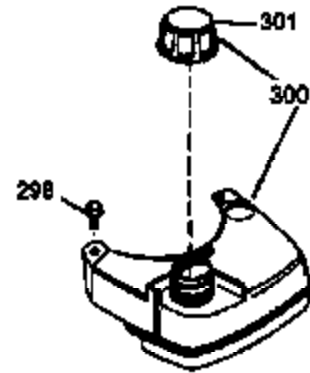

ILLUSTRATION SHOWS TYPICAL PARTS ONLY. ORDER BY PART NUMBER. PARTS NOT LISTED ARE SUPPLIED BY OEM.

VIEW 2 OF 3

Ref #	Part Number	Qty	Description
19	31361	1	Extension Spring
69	35261	1	* Mounting Flange Gasket
70	32612A	1	Mounting Flange (Incl. 72, 75 & 80)
72	36083	1	Oil Drain Plug
75	27897	1	Oil Seal
86	650488	6	Screw, 1/4-20 x 1-1/4"
182	6201	2	Screw, 1/4-28 x 7/8"
185	31384A	1	Intake Pipe (Incl. 224)
186	34337	1	Governor Link
223	650451	2	Screw, 1/4-20 x 1"
238	650806	2	Screw, 10-32 x 5/8"
239	34338	1	* Air Cleaner Gasket
245	34340	1	Air Cleaner Filter
250	36213	1	Air Cleaner Cover
287	650884	2	Screw, 8-32 x 1/2"
300	35586	1	Fuel Tank (Incl. 292 & 301)
301	35355	1	Fuel Cap
390	590686	1	Rewind Starter