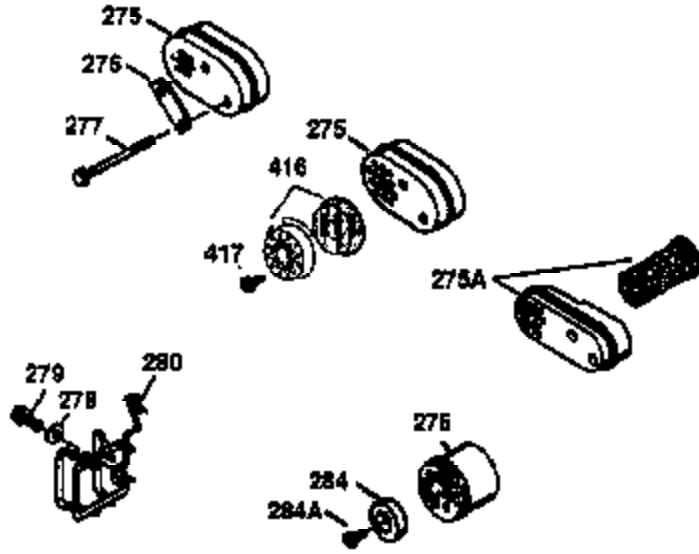

ILLUSTRATION SHOWS TYPICAL PARTS ONLY. ORDER BY PART NUMBER. PARTS NOT LISTED ARE SUPPLIED BY OEM.

VIEW 3 OF 3

Ref #	Part Number	Qty	Description
90	611112	1	Flywheel
238	650806	2	Screw, 10-32 x 5/8"
239	34338	1	* Air Cleaner Gasket
240	34858	1	Air Cleaner Body
245	34340	1	Air Cleaner Filter
250	34341B	1	Air Cleaner Cover
275	35603	1	Muffler (Incl. 277)
276	33753	1	Locking Plate
277	650795	2	Screw, 1/4-20 x 2-1/4"