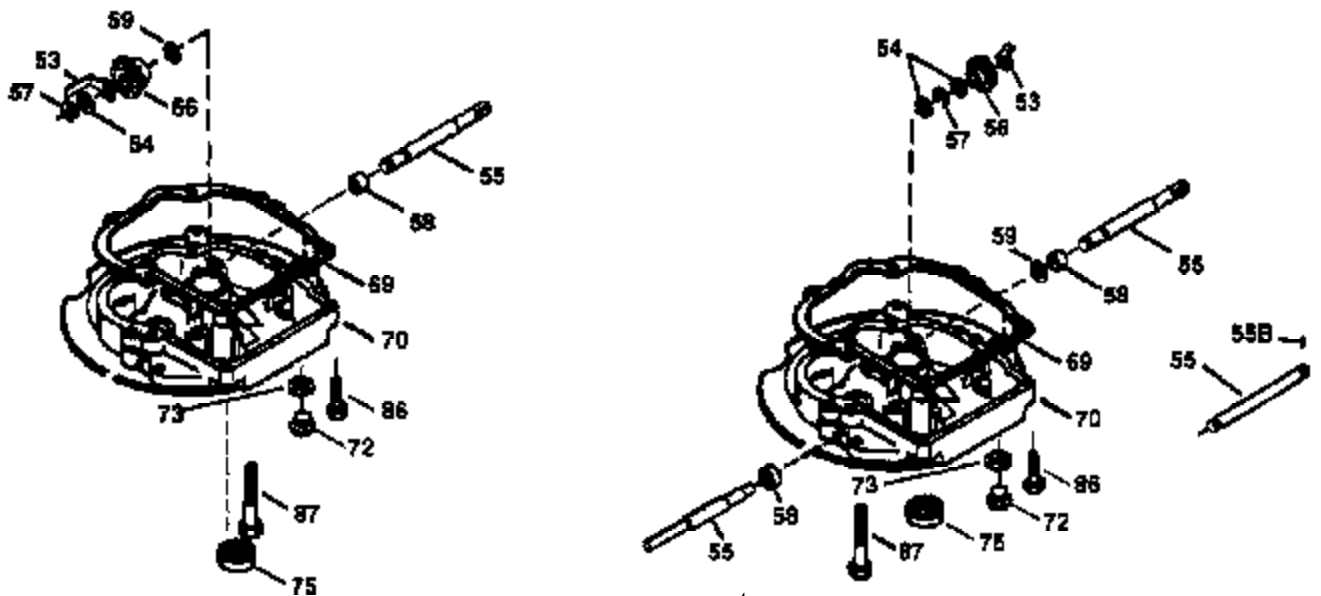

ILLUSTRATION SHOWS TYPICAL PARTS ONLY. ORDER BY PART NUMBER. PARTS NOT LISTED ARE SUPPLIED BY OEM.

VIEW 2 OF 3

Ref #	Part Number	Qty	Description
19	31361	1	Extension Spring
69	35261	1	* Mounting Flange Gasket
70	34311D	1	Mounting Flange (Incl. 72, 75 & 80)
72	36083	1	Oil Drain Plug
75	27897	1	Oil Seal
86	650488	6	Screw, 1/4-20 x 1-1/4"
182	6201	2	Screw, 1/4-28 x 7/8"
185	31384A	1	Intake Pipe (Incl. 224)
186	34337	1	Governor Link
223	650451	2	Screw, 1/4-20 x 1"
238	650806	2	Screw, 10-32 x 5/8"
239	34338	1	* Air Cleaner Gasket
245	34340	1	Air Cleaner Filter
250	34341B	1	Air Cleaner Cover
263	36240	1	Trim Ring
287	650884	2	Screw, 8-32 x 1/2"
300	35586	1	Fuel Tank (Incl. 292 & 301)
301	35355	1	Fuel Cap
390	590686	1	Rewind Starter