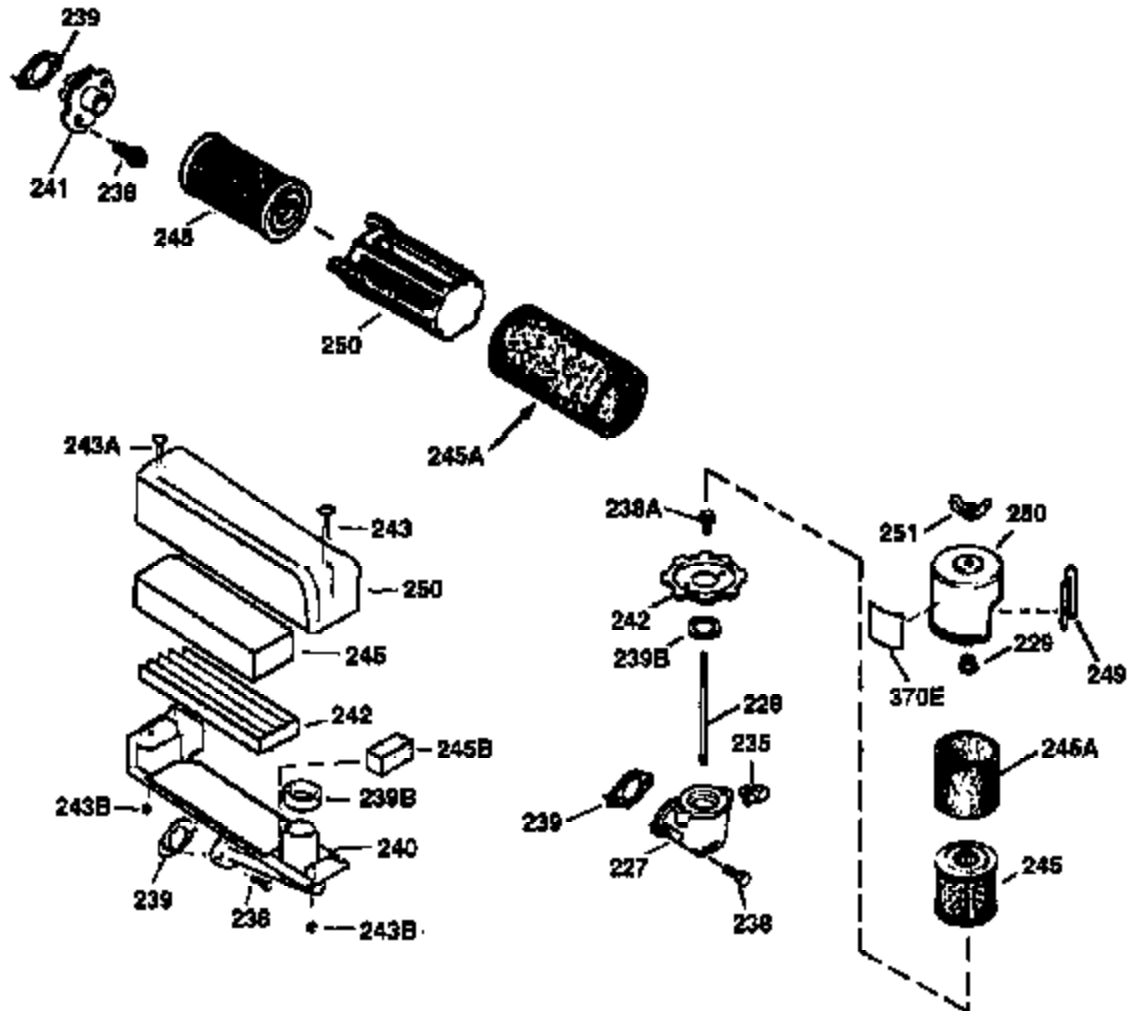

ILLUSTRATION SHOWS TYPICAL PARTS ONLY. ORDER BY PART NUMBER. PARTS NOT LISTED ARE SUPPLIED BY OEM.

VIEW 3 OF 3

Ref #	Part Number	Qty	Description
90	611112	1	Flywheel
238	650806	2	Screw, 10-32 x 5/8"
239	34338	1	* Air Cleaner Gasket
240	34858	1	Air Cleaner Body
245	34340	1	Air Cleaner Filter
250	34341B	1	Air Cleaner Cover
275	35603	1	Muffler (Incl. 277)
276	33753	1	Locking Plate
277	650795	2	Screw, 1/4-20 x 2-1/4"