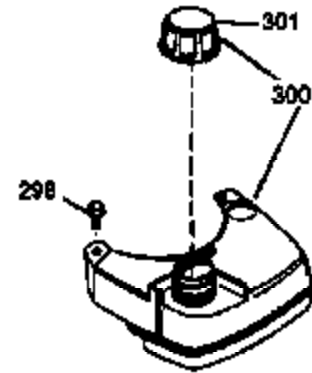

ILLUSTRATION SHOWS TYPICAL PARTS ONLY. ORDER BY PART NUMBER. PARTS NOT LISTED ARE SUPPLIED BY OEM.

VIEW 2 OF 3

Ref #	Part Number	Qty	Description
19	31361	1	Extension Spring
69	35261	1	* Mounting Flange Gasket
70	34311D	1	Mounting Flange (Incl. 72, 75 & 80)
72	36083	1	Oil Drain Plug
75	27897	1	Oil Seal
86	650488	6	Screw, 1/4-20 x 1-1/4"
182	6201	2	Screw, 1/4-28 x 7/8"
185	31384A	1	Intake Pipe (Incl. 224)
186	34337	1	Governor Link
223	650451	2	Screw, 1/4-20 x 1"
238	650806	2	Screw, 10-32 x 5/8"
239	34338	1	* Air Cleaner Gasket
245	34340	1	Air Cleaner Filter
250	34341B	1	Air Cleaner Cover
263	36240	1	Trim Ring
287	650884	2	Screw, 8-32 x 1/2"
300	35586	1	Fuel Tank (Incl. 292 & 301)
301	35355	1	Fuel Cap
390	590686	1	Rewind Starter