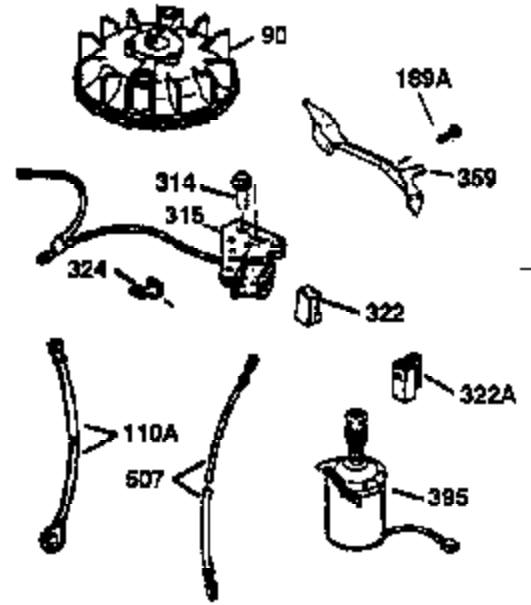

ILLUSTRATION SHOWS TYPICAL PARTS ONLY. ORDER BY PART NUMBER. PARTS NOT LISTED ARE SUPPLIED BY OEM.

VIEW 3 OF 3

Ref #	Part Number	Qty	Description
90	611112	1	Flywheel
238	650806	2	Screw, 10-32 x 5/8"
239	34338	1	* Air Cleaner Gasket
240	34858	1	Air Cleaner Body
245	34340	1	Air Cleaner Filter
250	34341B	1	Air Cleaner Cover
275	35603	1	Muffler (Incl. 277)
276	33753	1	Locking Plate
277	650795	2	Screw, 1/4-20 x 2-1/4"