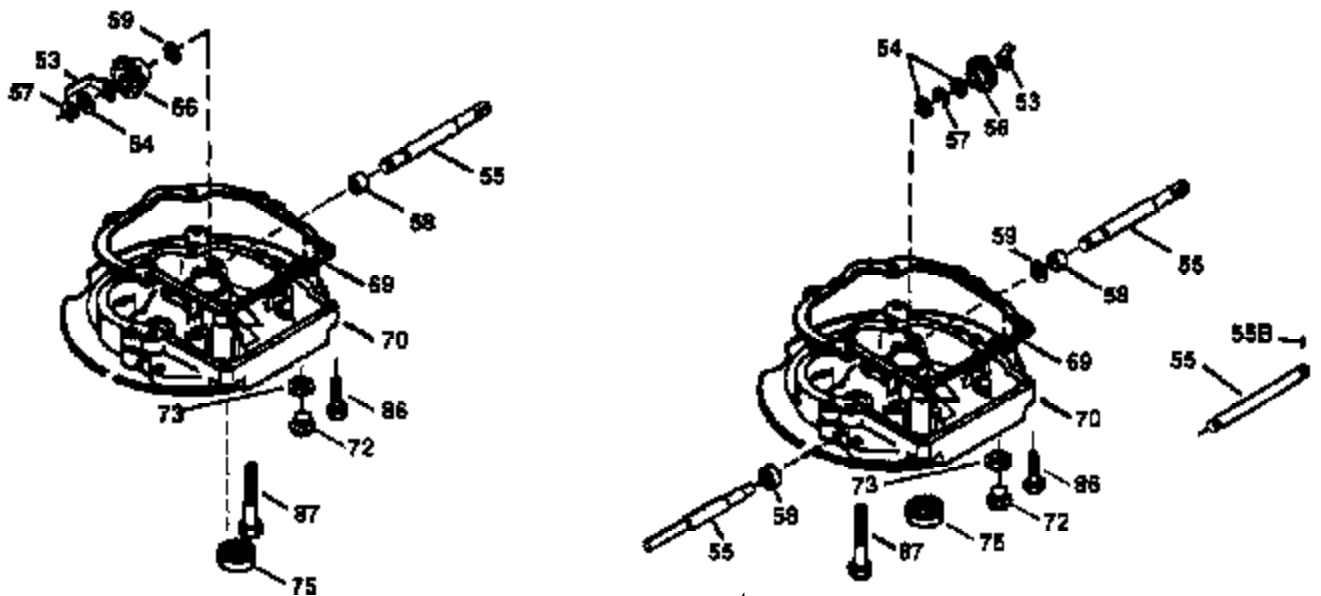

ILLUSTRATION SHOWS TYPICAL PARTS ONLY. ORDER BY PART NUMBER. PARTS NOT LISTED ARE SUPPLIED BY OEM.

VIEW 2 OF 3

Ref #	Part Number	Qty	Description
19	31361	1	Extension Spring
69	35261	1	* Mounting Flange Gasket
70	34311D	1	Mounting Flange (Incl. 72, 75 & 80)
72	36083	1	Oil Drain Plug
75	27897	1	Oil Seal
86	650488	6	Screw, 1/4-20 x 1-1/4"
182	6201	2	Screw, 1/4-28 x 7/8"
185	31384A	1	Intake Pipe (Incl. 224)
186	34337	1	Governor Link
223	650451	2	Screw, 1/4-20 x 1"
238	650806	2	Screw, 10-32 x 5/8"
239	34338	1	* Air Cleaner Gasket
245	34340	1	Air Cleaner Filter
250	36213	1	Air Cleaner Cover
287	650884	2	Screw, 8-32 x 1/2"
300	35586	1	Fuel Tank (Incl. 292 & 301)
301	35355	1	Fuel Cap
390	590688	1	Rewind Starter