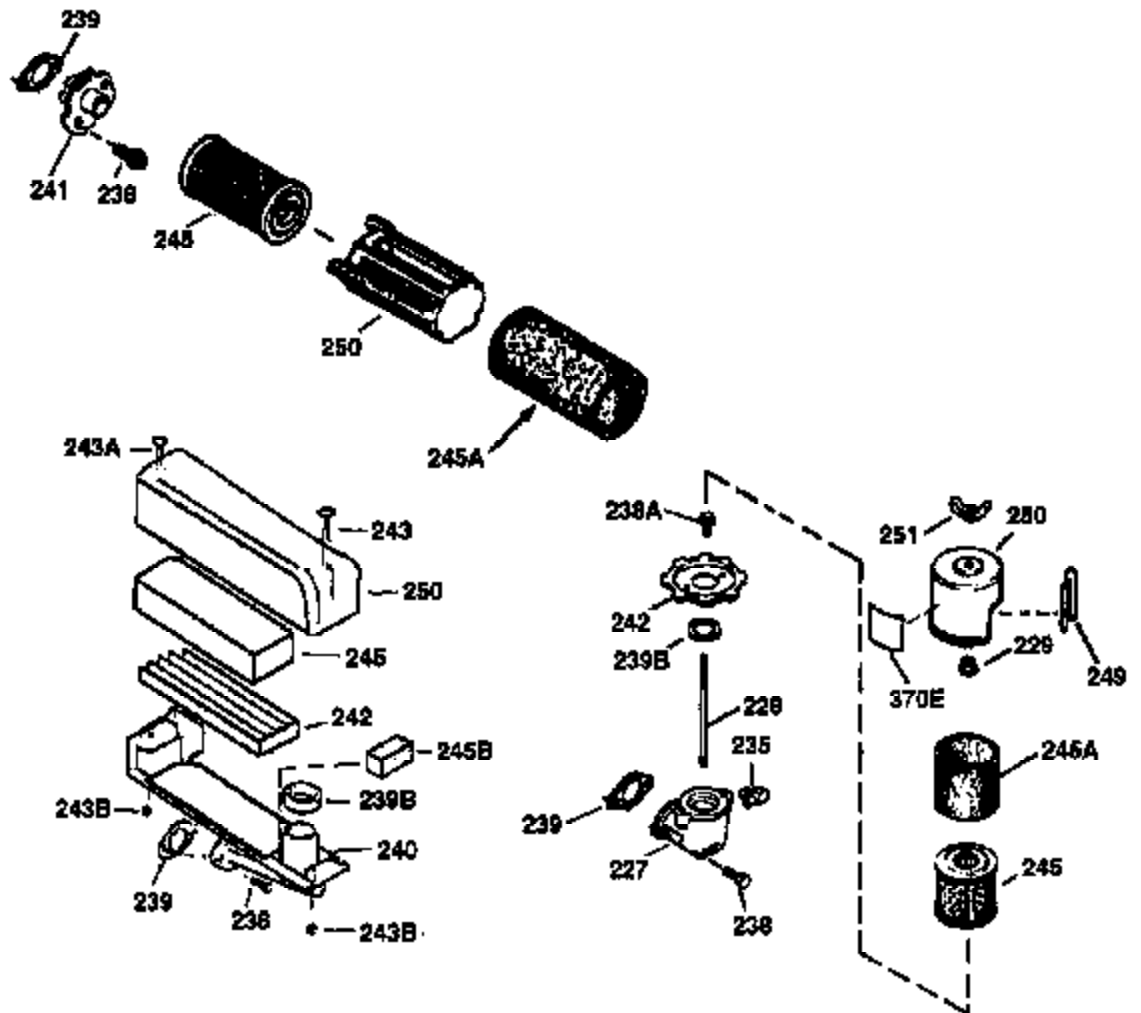

ILLUSTRATION SHOWS TYPICAL PARTS ONLY. ORDER BY PART NUMBER. PARTS NOT LISTED ARE SUPPLIED BY OEM.

VIEW 3 OF 3

Ref #	Part Number	Qty	Description
90	611112	1	Flywheel
238	650806	2	Screw, 10-32 x 5/8"
239	34338	1	* Air Cleaner Gasket
240	34858	1	Air Cleaner Body
245	34340	1	Air Cleaner Filter
250	36213	1	Air Cleaner Cover
275	35993	1	Muffler
276	35994	1	Locking Plate
277	650957	2	Screw, 1/4-20 x 2-31/32"