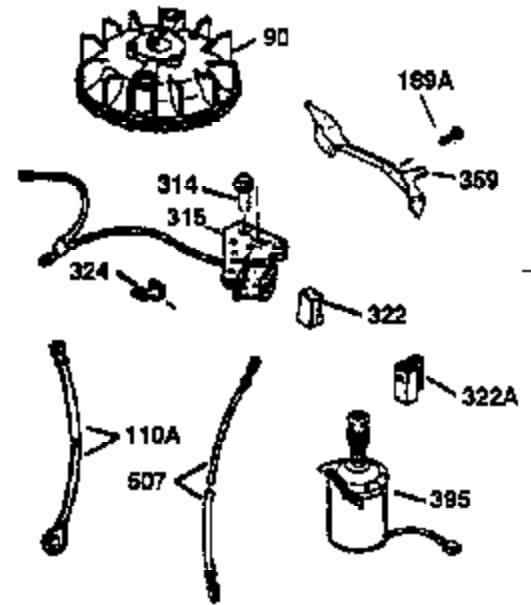

ILLUSTRATION SHOWS TYPICAL PARTS ONLY. ORDER BY PART NUMBER. PARTS NOT LISTED ARE SUPPLIED BY OEM.

VIEW 3 OF 3

Ref #	Part Number	Qty	Description
90	611112	1	Flywheel
238	650806	2	Screw, 10-32 x 5/8"
239	34338	1	* Air Cleaner Gasket
240	34858	1	Air Cleaner Body
245	34340	1	Air Cleaner Filter
250	36213	1	Air Cleaner Cover
275	35993	1	Muffler
276	35994	1	Locking Plate
277	650957	2	Screw, 1/4-20 x 2-31/32"