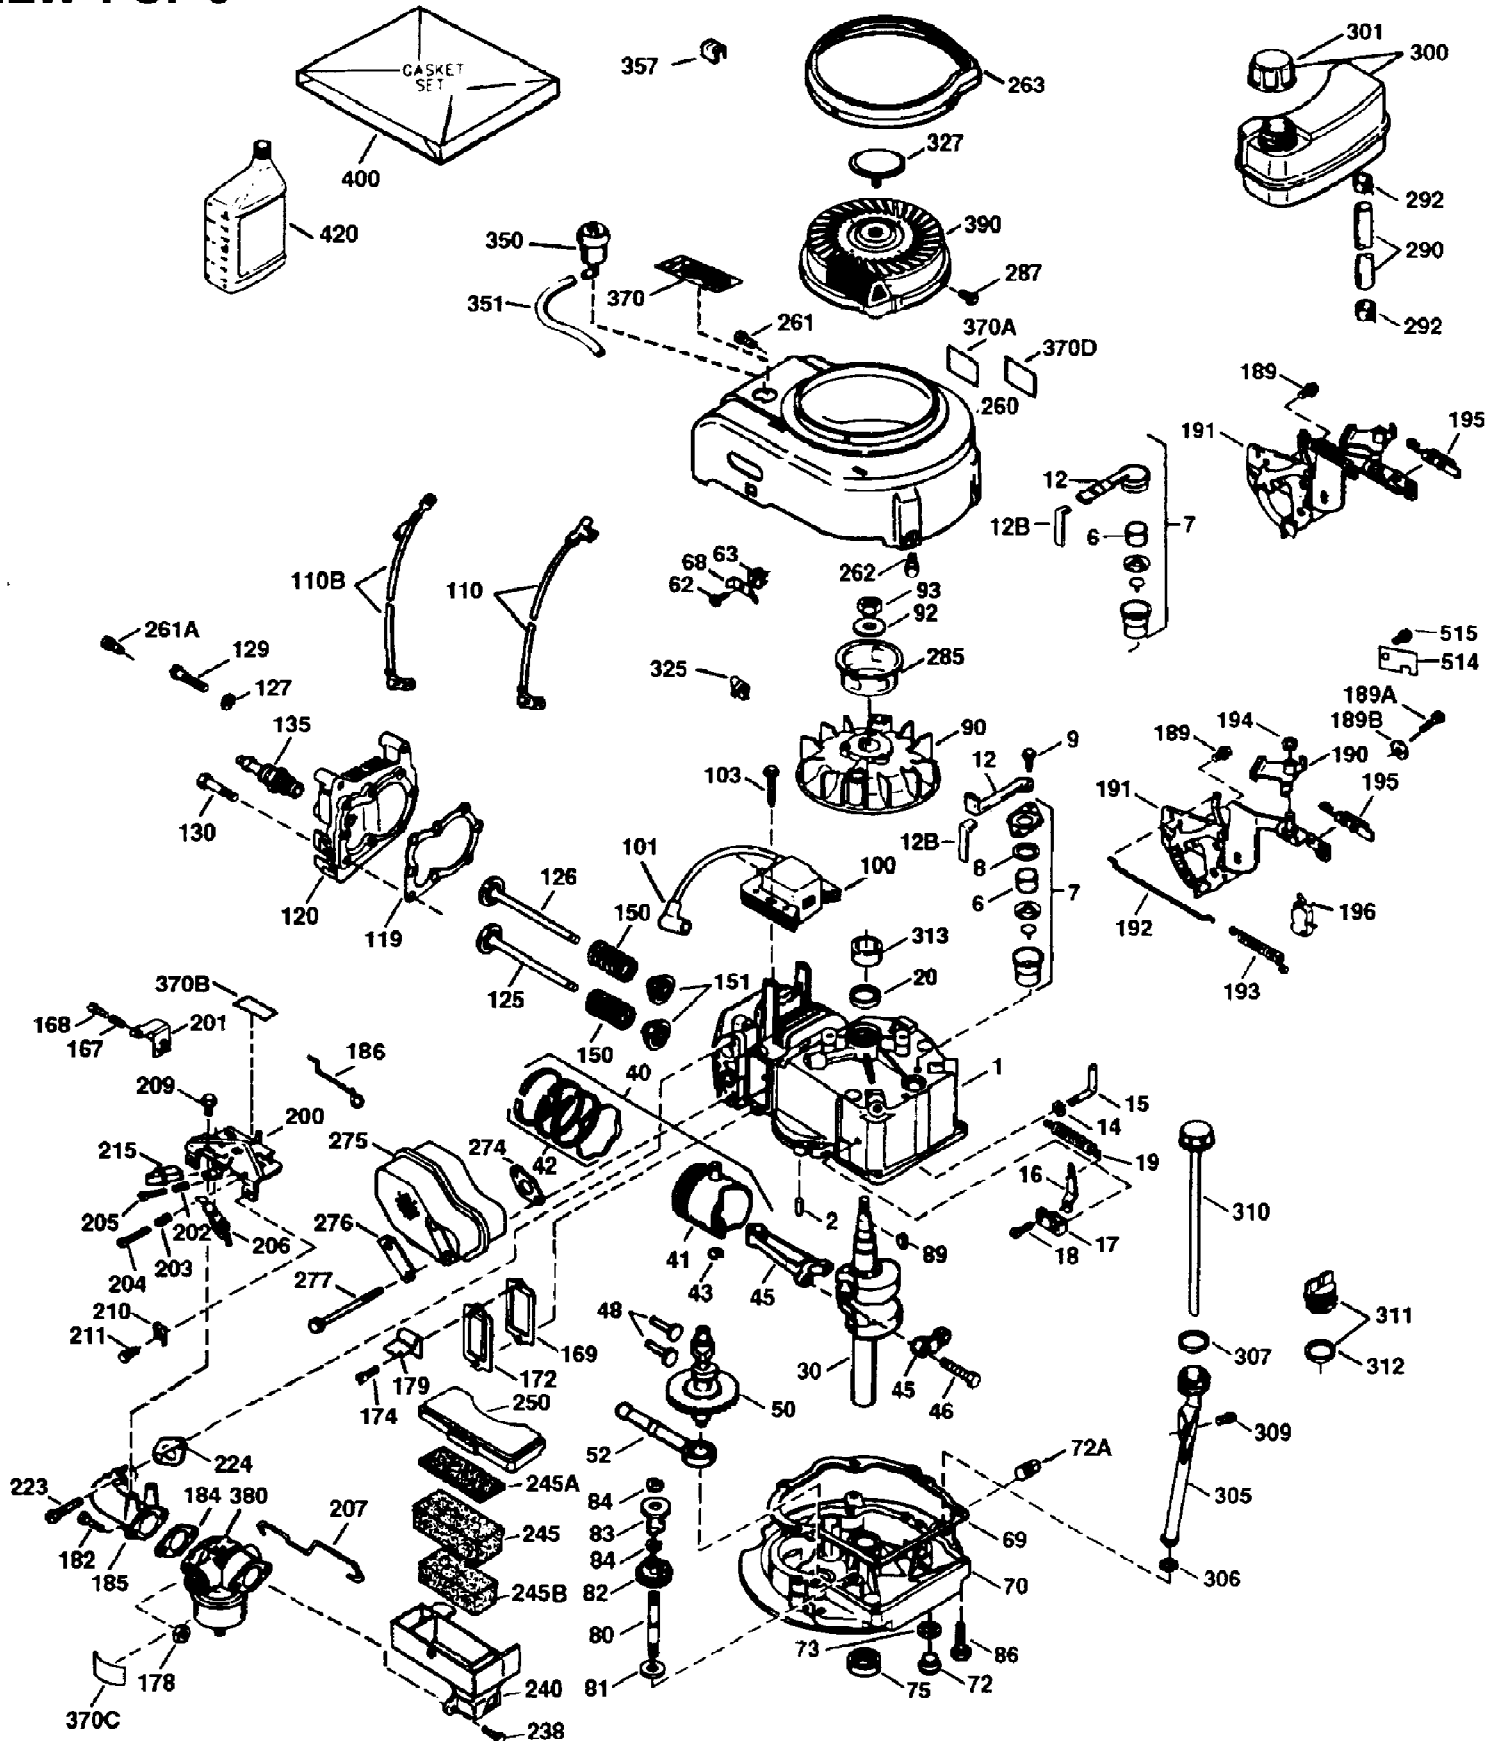

ILLUSTRATION SHOWS TYPICAL PARTS ONLY. ORDER BY PART NUMBER. PARTS NOT LISTED ARE SUPPLIED BY OEM.

VIEW 1 OF 3

Ref #	Part Number	Qty	S/P/F	Description
1	36265	1		"Cylinder (Incl. 2 & 20)
2	26727	2		Dowel Pin
6	33734	1		Breather Element
7	34214A	1	S/P	Breather Ass'y. (Incl.6,8,9,12 & 12B)
8	33735	1		* Breather Gasket
9	30200	1	/P	Screw, 10-24 x 9/16"
12B	34695	1		Breather Tube Elbow
12	33886	1	/P	Breather Tube
14	28277	1		Flat Washer
15	30589	1		Governor Rod (Incl. 14)
16	31383A	1	/P	Governor Lever
17	31335	1		Governor Lever Clamp
18	650548	1	S	Screw, 8-32 x 5/16"
19	31361	1		Extension Spring
20	32600	1		Oil Seal
30	35996	1		Crankshaft
40	36073	1	S	Piston, Pin & Ring Set (Std.)
40	36074	1	S	Piston, Pin & Ring Set (.010" OS)
40	36075	1	/P	Piston, Pin & Ring Set (.020" OS)
41	36070	1	S	Piston & Pin Ass'y. (Std.) (Incl. 43)
41	36071	1	S	Piston & Pin Ass'y. (.010" OS) Incl. 43
41	36072	1	S	Piston & Pin Ass'y. (.020" OS) Incl. 43
42	36076	1	S	Ring Set (Std.)
42	36077	1	S	Ring Set (.010" OS)
42	36078	1		Ring Set (.020" OS)
43	20381	2		Piston Pin Retaining Ring
45	30963B	1	/P	Connecting Rod Ass'y. (Incl. 46)
46	32610A	2	/P	Connecting Rod Bolt
48	27241	2		Valve Lifter
50	35992	1	/P	Camshaft (MCR)
52	29914	1		Oil Pump Ass'y.
69	35261	1	S/P	* Mounting Flange Gasket
70	34311D	1	S/P	Mounting Flange (Incl. 72 thru 83)
72	30572	1	S/P	Oil Drain Plug (Incl. 73)
73	28833	1	/P	Drain Plug Gasket
75	27897	1		Oil Seal
80	30574A	1	/P	Governor Shaft
81	30590A	1	/P	Washer
82	30591	1	/P	Governor Gear Ass'y.(Incl. 81)
83	30588A	1	/P	Governor Spool
86	650488	6	/P	Screw, 1/4-20 x 1-1/4"
89	611004	1		Flywheel Key (also available in Packa ged Part #740007B)
90	611299	1		Flywheel
92	650815	1	/P	Belleville Washer
93	650816	1		Flywheel Nut
100	34443A	1	S/P	Solid State Ignition
101	610118	1		Spark Plug Cover
103	650814	2	S	Screw, Torx T-15, 10-24 x 1"
110	34961	1	S/P	Ground Wire
119	33554A	1	S/P	* Cylinder Head Gasket
120	34342	1	S	Cylinder Head
125	29313C	1	/P	Exhaust Valve (Std.) (Incl. 151)