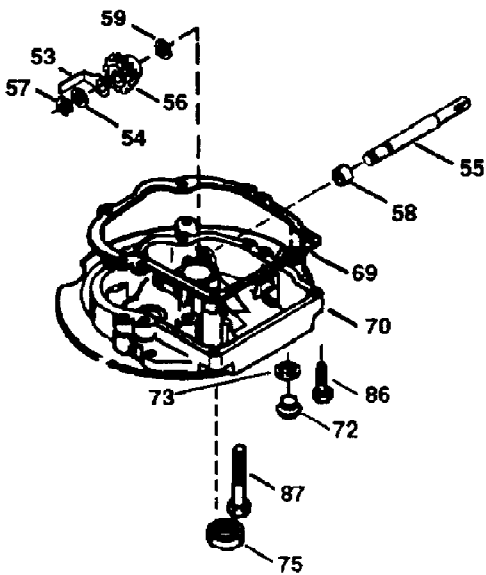

ILLUSTRATION SHOWS TYPICAL PARTS ONLY. ORDER BY PART NUMBER. PARTS NOT LISTED ARE SUPPLIED BY OEM.

VIEW 2 OF 3

Ref #	Part Number	Qty	S/P/F	Description
19	31361	1		Extension Spring
69	35261	1	S/P	* Mounting Flange Gasket
70	34311D	1	S/P	Mounting Flange (Incl. 72 thru 83)
72	30572	1	S/P	Oil Drain Plug (Incl. 73)
73	28833	1	/P	Drain Plug Gasket
75	27897	1		Oil Seal
86	650488	6	/P	Screw, 1/4-20 x 1-1/4"
166	35827	1		Engine Shroud
182	6201	2	/P	Screw, 1/4-28 x 7/8"
185	31384A	1	/P	Intake Pipe (Incl. 224)
186	34358	1		Governor Link
223	650451	2	/P	Screw, 1/4-20 x 1"
238	650932	2		Screw, 10-32 x 49/64"
239	34338	1		* Air Cleaner Gasket
245	35066	1		Air Filter (Paper) (also available in Packaged Part #740095 (Qty.2))
250	35986	1		Air Cleaner Cover
263A	35821	1		Grill Starter
287	650926	2	/P	Screw, 8-32 x 21/64"
300	35586	1	S/P	Fuel Tank (Incl. 292 & 301)
301	35355	1	S	Fuel Cap (Red)
347	650898	4	S	Screw, 10-32 x 27/32"
390	590637	1	S	Rewind Starter
999	730278	1	/P	Summer Maintenance Kit (incl. Oil, Spark Plug, Air Cleaners (2), & Ultra-Fresh)