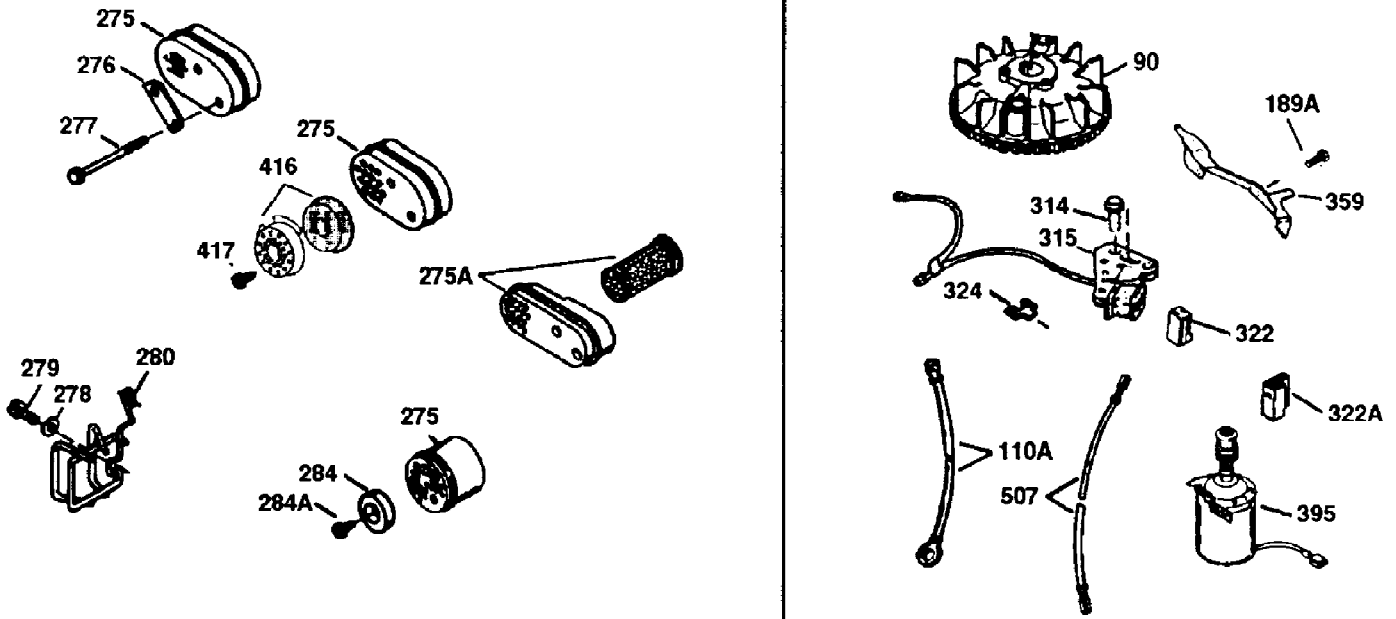

ILLUSTRATION SHOWS TYPICAL PARTS ONLY. ORDER BY PART NUMBER. PARTS NOT LISTED ARE SUPPLIED BY OEM.

VIEW 3 OF 3

Ref #	Part Number	Qty	S/P/F	Description
90	611299	1		Flywheel
238	650932	2		Screw, 10-32 x 49/64"
239	34338	1		* Air Cleaner Gasket
241	35797	1		Air Filter Collar
245	35066	1		Air Filter (Paper) (also available in Packaged Part #740095 (Qty.2))
250	35986	1		Air Cleaner Cover
275	35993	1		Muffler
276	35994	1		Locking Plate
277	650957	2		Screw, 1/4-20 x 2-31/32"
999	730278	1	/P	Summer Maintenance Kit (incl. Oil, Spark Plug, Air Cleaners (2), & Ultra-Fresh)