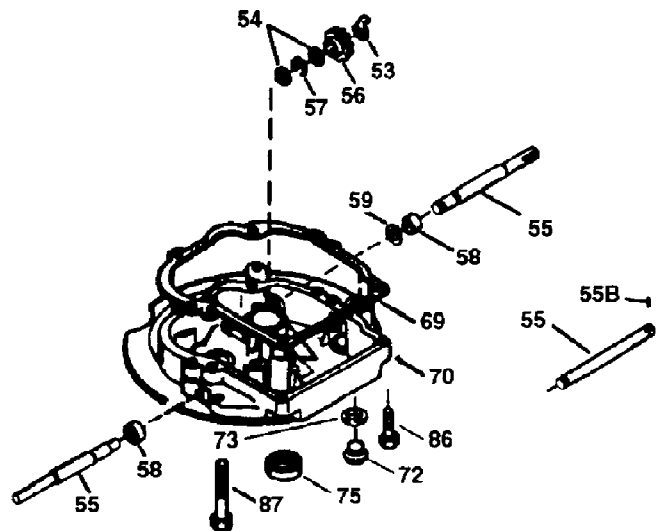

ILLUSTRATION SHOWS TYPICAL PARTS ONLY. ORDER BY PART NUMBER. PARTS NOT LISTED ARE SUPPLIED BY OEM.

VIEW 2 OF 3

Ref #	Part Number	Qty	S/P/F	Description
19	31361	1		Extension Spring
69	35261	1	S/P	* Mounting Flange Gasket
70	34311D	1	S/P	Mounting Flange (Incl. 72 thru 83)
72	30572	1	S/P	Oil Drain Plug (Incl. 73)
73	28833	1	/P	Drain Plug Gasket
75	27897	1		Oil Seal
86	650488	6	/P	Screw, 1/4-20 x 1-1/4"
166	35827	1		Engine Shroud
182	6201	2	/P	Screw, 1/4-28 x 7/8"
185	31384A	1	/P	Intake Pipe (Incl. 224)
186	34358	1		Governor Link
223	650451	2	/P	Screw, 1/4-20 x 1"
238	650932	2		Screw, 10-32 x 49/64"
239	34338	1		* Air Cleaner Gasket
245	35066	1		Air Filter (Paper) (also available in Packaged Part #740095 (Qty.2))
250	35986	1		Air Cleaner Cover
263A	35821	1		Grill Starter
287	650926	2	/P	Screw, 8-32 x 21/64"
300	35586	1	S/P	Fuel Tank (Incl. 292 & 301)
301	35355	1	S	Fuel Cap (Red)
347	650898	4	S	Screw, 10-32 x 27/32"
390	590637	1	S	Rewind Starter
999	730278	1	/P	Summer Maintenance Kit (incl. Oil, Spark Plug, Air Cleaners (2), & Ultra-Fresh)