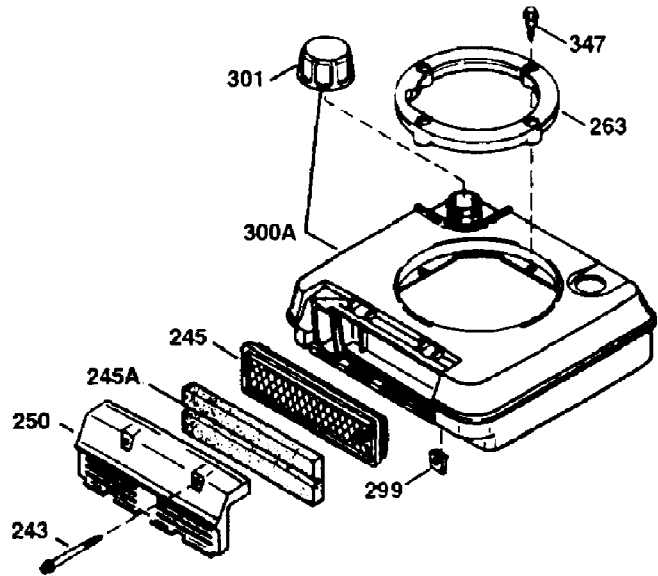

ILLUSTRATION SHOWS TYPICAL PARTS ONLY. ORDER BY PART NUMBER. PARTS NOT LISTED ARE SUPPLIED BY OEM.

VIEW 2 OF 3

Ref #	Part Number	Qty	S/P/F	Description
19	31361	1		Extension Spring
69	35261	1	S/P	* Mounting Flange Gasket
70	34311D	1	S/P	Mounting Flange (Incl. 72 thru 83)
72	30572	1	S/P	Oil Drain Plug (Incl. 73)
73	28833	1	/P	Drain Plug Gasket
75	27897	1		Oil Seal
86	650488	6	/P	Screw, 1/4-20 x 1-1/4"
166	35827	1		Engine Shroud
182	6201	2	/P	Screw, 1/4-28 x 7/8"
185	31384A	1	/P	Intake Pipe (Incl. 224)
186	34358	1		Governor Link
223	650451	2	/P	Screw, 1/4-20 x 1"
238	650932	2		Screw, 10-32 x 49/64"
239	34338	1		* Air Cleaner Gasket
245	35066	1		Air Filter (Paper) (also available in Packaged Part #740095 (Qty.2))
250	35986	1		Air Cleaner Cover
263A	35821	1		Grill Starter
287	650926	2	/P	Screw, 8-32 x 21/64"
300	35586	1	S/P	Fuel Tank (Incl. 292 & 301)
301	35355	1	S	Fuel Cap (Red)
347	650898	4	S	Screw, 10-32 x 27/32"
390	590637	1	S	Rewind Starter
999	730278	1	/P	Summer Maintenance Kit (incl. Oil, Spark Plug, Air Cleaners (2), & Ultra-Fresh)