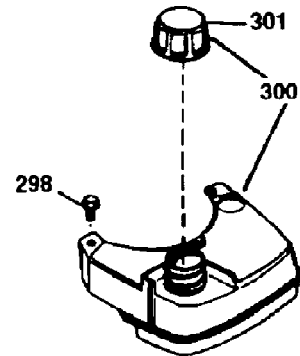

ILLUSTRATION SHOWS TYPICAL PARTS ONLY. ORDER BY PART NUMBER. PARTS NOT LISTED ARE SUPPLIED BY OEM.

VIEW 2 OF 3

Ref #	Part Number	Qty	S/P/F	Description
19	31361	1		Extension Spring
69	35261	1	S/P	* Mounting Flange Gasket
70	34311D	1	S/P	Mounting Flange (Incl. 72 thru 83)
72	30572	1	S/P	Oil Drain Plug (Incl. 73)
73	28833	1	/P	Drain Plug Gasket
75	27897	1		Oil Seal
86	650488	6	/P	Screw, 1/4-20 x 1-1/4"
166	35827	1		Engine Shroud
182	6201	2	/P	Screw, 1/4-28 x 7/8"
185	31384A	1	/P	Intake Pipe (Incl. 224)
186	34358	1		Governor Link
223	650451	2	/P	Screw, 1/4-20 x 1"
238	650932	2		Screw, 10-32 x 49/64"
239	34338	1		* Air Cleaner Gasket
245	35066	1		Air Filter (Paper) (also available in Packaged Part #740095 (Qty.2))
250	35986	1		Air Cleaner Cover
263A	35821	1		Grill Starter
287	650926	2	/P	Screw, 8-32 x 21/64"
300	35586	1	S/P	Fuel Tank (Incl. 292 & 301)
301	35355	1	S	Fuel Cap (Red)
347	650898	4	S	Screw, 10-32 x 27/32"
390	590637	1	S	Rewind Starter
999	730278	1	/P	Summer Maintenance Kit (incl. Oil, Spark Plug, Air Cleaners (2), & Ultra-Fresh)