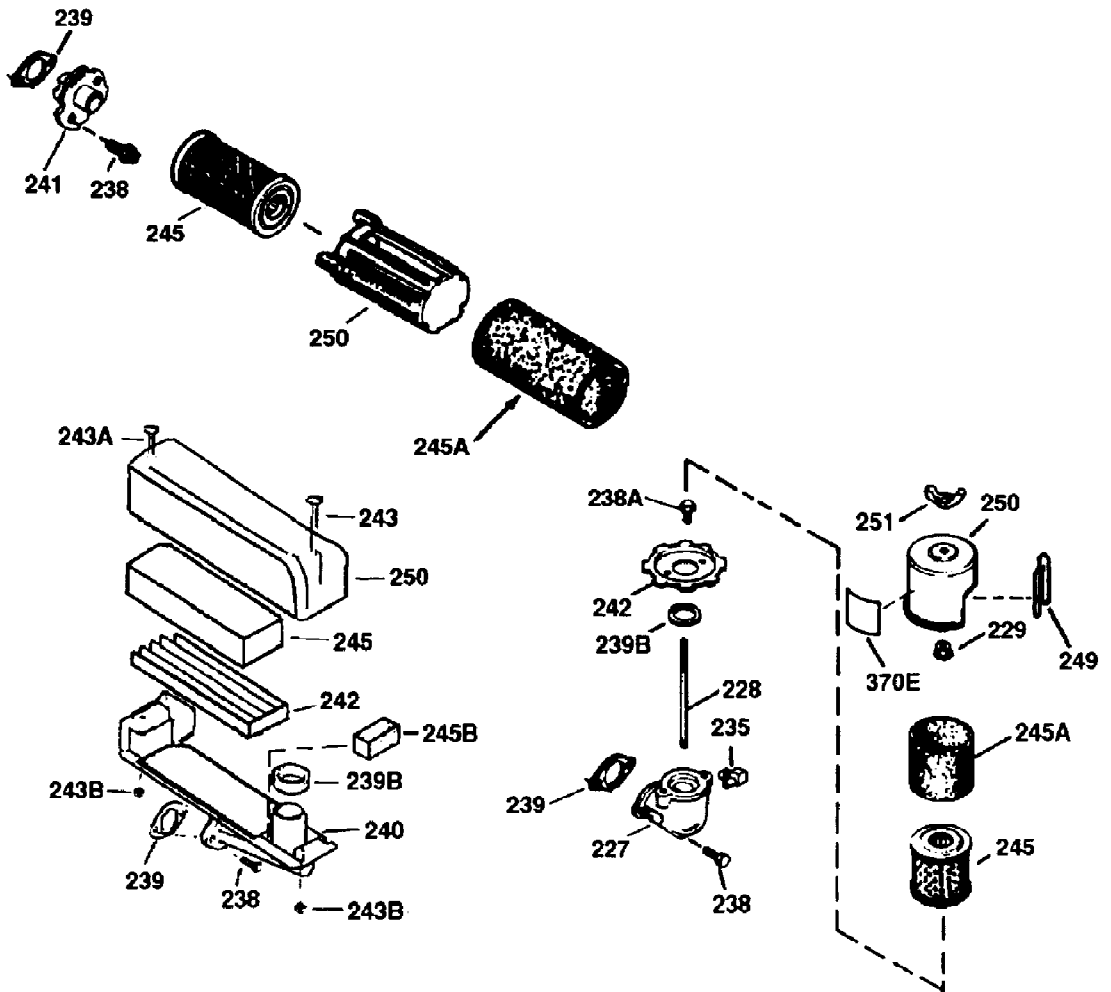

ILLUSTRATION SHOWS TYPICAL PARTS ONLY. ORDER BY PART NUMBER. PARTS NOT LISTED ARE SUPPLIED BY OEM.

VIEW 3 OF 3

Ref #	Part Number	Qty	S/P/F	Description
90	611299	1		Flywheel
238	650932	2		Screw, 10-32 x 49/64"
239	34338	1		* Air Cleaner Gasket
241	35797	1		Air Filter Collar
245	35066	1		Air Filter (Paper) (also available in Packaged Part #740095 (Qty.2))
250	35986	1		Air Cleaner Cover
275	35993	1		Muffler
276	35994	1		Locking Plate
277	650957	2		Screw, 1/4-20 x 2-31/32"
999	730278	1	/P	Summer Maintenance Kit (incl. Oil, Spark Plug, Air Cleaners (2), & Ultra-Fresh)