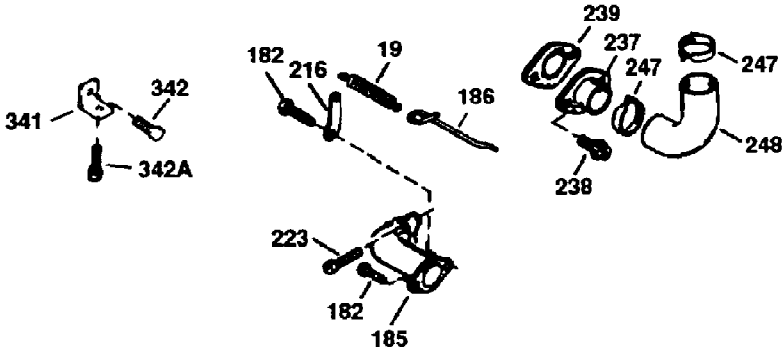

ILLUSTRATION SHOWS TYPICAL PARTS ONLY. ORDER BY PART NUMBER. PARTS NOT LISTED ARE SUPPLIED BY OEM.

VIEW 2 OF 3

Ref #	Part Number	Qty	S/P/F	Description
19	31361	1		Extension Spring
69	35261	1	S/P	* Mounting Flange Gasket
70	34311D	1	S/P	Mounting Flange (Incl. 72 thru 83)
72	30572	1	S/P	Oil Drain Plug (Incl. 73)
73	28833	1	/P	Drain Plug Gasket
75	27897	1		Oil Seal
86	650488	6	/P	Screw, 1/4-20 x 1-1/4"
166	35827	1		Engine Shroud
182	6201	2	/P	Screw, 1/4-28 x 7/8"
185	31384A	1	/P	Intake Pipe (Incl. 224)
186	34358	1		Governor Link
223	650451	2	/P	Screw, 1/4-20 x 1"
238	650932	2		Screw, 10-32 x 49/64"
239	34338	1		* Air Cleaner Gasket
245	35066	1		Air Filter (Paper) (also available in Packaged Part #740095 (Qty.2))
250	35986	1		Air Cleaner Cover
263A	35821	1		Grill Starter
287	650926	2	/P	Screw, 8-32 x 21/64"
300	35586	1	S/P	Fuel Tank (Incl. 292 & 301)
301	35355	1	S	Fuel Cap (Red)
347	650898	4	S	Screw, 10-32 x 27/32"
390	590637	1	S	Rewind Starter
999	730278	1	/P	Summer Maintenance Kit (incl. Oil, Spark Plug, Air Cleaners (2), & Ultra-Fresh)