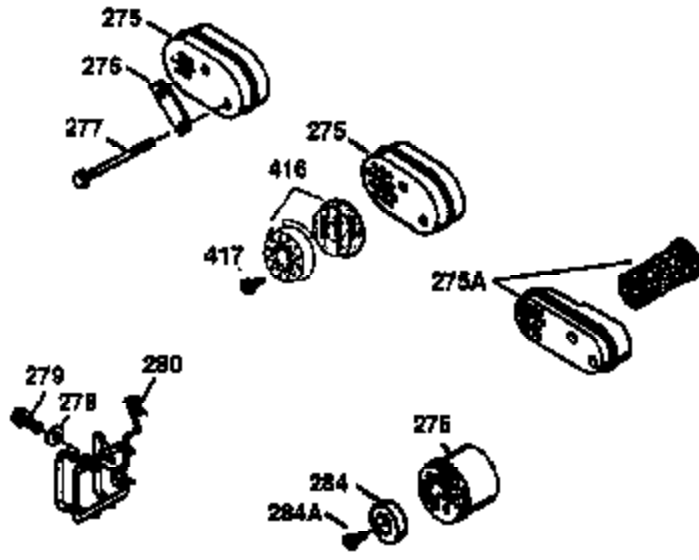

ILLUSTRATION SHOWS TYPICAL PARTS ONLY. ORDER BY PART NUMBER. PARTS NOT LISTED ARE SUPPLIED BY OEM.

VIEW 3 OF 3

Ref #	Part Number	Qty	Description
90	611112	1	Flywheel
238	650937	2	Screw, 10-32 x 43/64"
239	35848	1	Air Cleaner Gasket
239B	36277	1	Air Cleaner Seal
240	36273	1	Air Cleaner Body (Incl. 239)
242	36276	1	Air Cleaner Filter Base
243B	650967	2	Square Nut, M-5 x 0.8-6h
243	650966	1	Screw, M-5 x 0.8-6g x 2-7/16"
243A	650968	1	Screw, M-5 x 0.8-6g x 1-7/16"
245	36278	1	Air Cleaner Filter
245A	36275	1	Air Cleaner Filter
250	36274	1	Air Cleaner Cover
275	36473	1	Muffler (Incl. 277)
277	650988	2	Screw, 1/4-20 x 2-5/16"