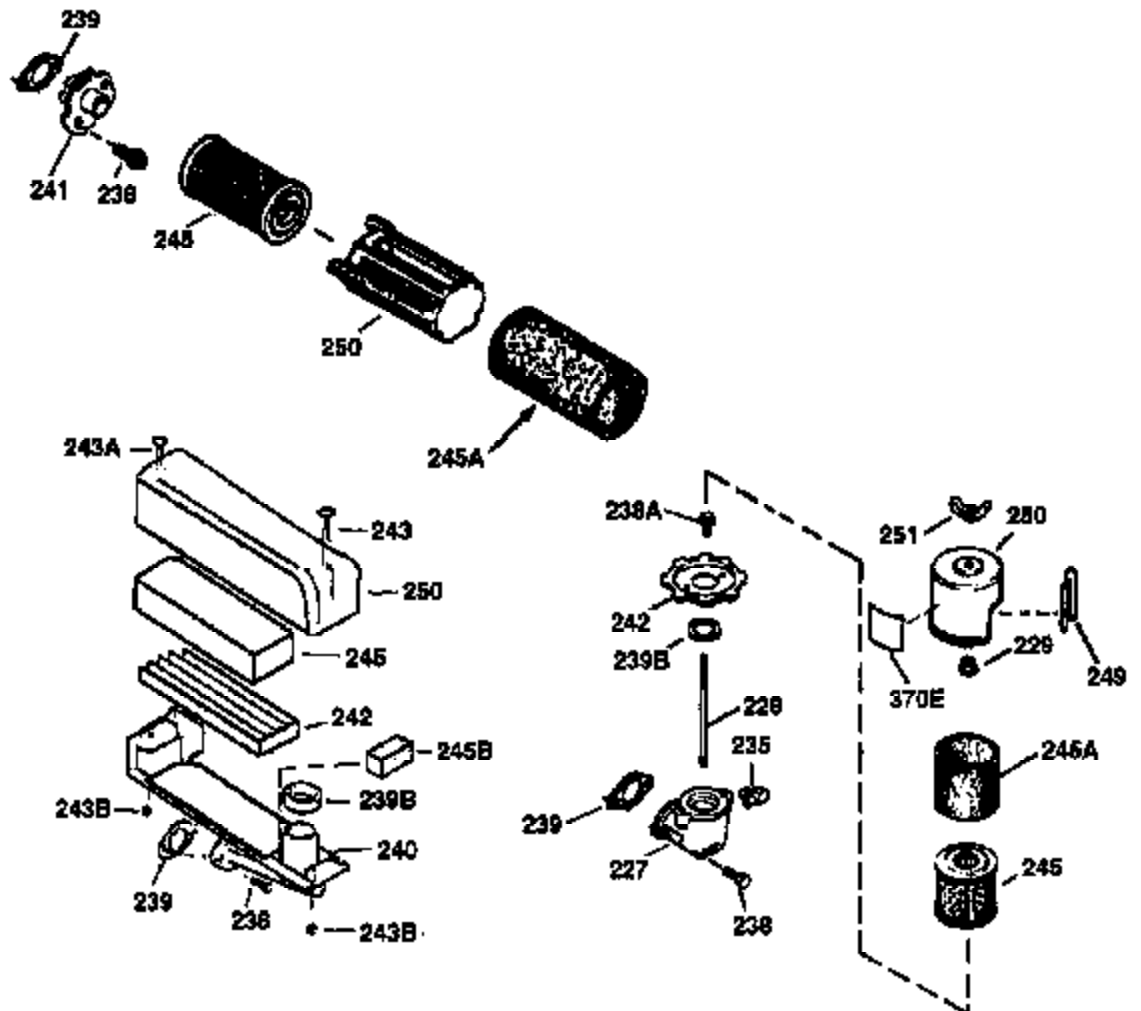

ILLUSTRATION SHOWS TYPICAL PARTS ONLY. ORDER BY PART NUMBER. PARTS NOT LISTED ARE SUPPLIED BY OEM.

VIEW 3 OF 3

Ref #	Part Number	Qty	Description
90	611112	1	Flywheel
238	650937	2	Screw, 10-32 x 43/64"
239	35848	1	Air Cleaner Gasket
239B	36277	1	Air Cleaner Seal
240	36273	1	Air Cleaner Body (Incl. 239)
242	36276	1	Air Cleaner Filter Base
243B	650967	2	Square Nut, M-5 x 0.8-6h
243	650966	1	Screw, M-5 x 0.8-6g x 2-7/16"
243A	650968	1	Screw, M-5 x 0.8-6g x 1-7/16"
245	36278	1	Air Cleaner Filter
245A	36275	1	Air Cleaner Filter
250	36274	1	Air Cleaner Cover
275	36473	1	Muffler (Incl. 277)
277	650988	2	Screw, 1/4-20 x 2-5/16"