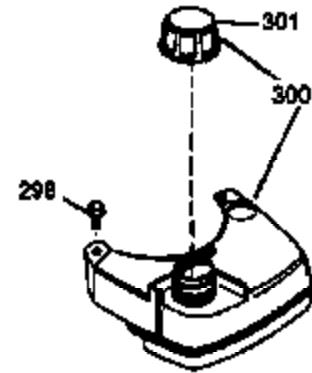

ILLUSTRATION SHOWS TYPICAL PARTS ONLY. ORDER BY PART NUMBER. PARTS NOT LISTED ARE SUPPLIED BY OEM.

VIEW 2 OF 3

Ref #	Part Number	Qty	Description
19	31361	1	Extension Spring
69	35261	1	* Mounting Flange Gasket
70	34311D	1	Mounting Flange (Incl. 72 thru 83)
72	36083	1	Oil Drain Plug
75	27897	1	Oil Seal
86	650488	6	Screw, 1/4-20 x 1-1/4"
182	6201	2	Screw, 1/4-28 x 7/8"
185	31384A	1	Intake Pipe (Incl. 224)
186	34337	1	Governor Link
223	650451	2	Screw, 1/4-20 x 1"
238	650937	2	Screw, 10-32 x 43/64"
239	35848	1	Air Cleaner Gasket
243	650966	1	Screw, M-5 x 0.8-6g x 2-7/16"
245	36278	1	Air Cleaner Filter
245A	36275	1	Air Cleaner Filter
250	36274	1	Air Cleaner Cover
263	36280	1	Recoil Ring
287	650926	2	Screw, 8-32 x 21/64"
298	28763	2	Screw, 10-32 x 35/64"
300	36279	1	Fuel Tank (Incl. 292 & 301)
301	35355	1	Fuel Cap
390	590732	1	Rewind Starter (NOTE: This engine could have been built with 590688 starter. Refer to the design of the air intake louvers for part identification. Individual starter parts do not interchange.)