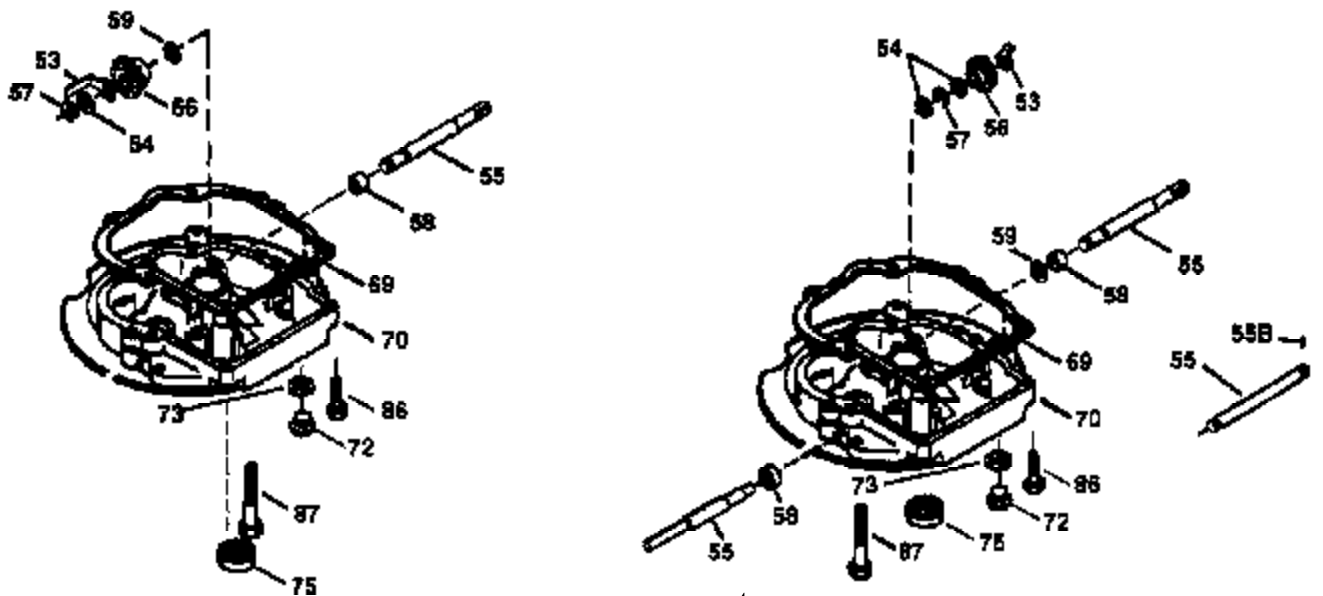

ILLUSTRATION SHOWS TYPICAL PARTS ONLY. ORDER BY PART NUMBER. PARTS NOT LISTED ARE SUPPLIED BY OEM.

VIEW 2 OF 3

Ref #	Part Number	Qty	Description
19	31361	1	Extension Spring
69	35261	1	* Mounting Flange Gasket
70	34311D	1	Mounting Flange (Incl. 72 thru 83)
72	36083	1	Oil Drain Plug
75	27897	1	Oil Seal
86	650488	6	Screw, 1/4-20 x 1-1/4"
182	6201	2	Screw, 1/4-28 x 7/8"
185	31384A	1	Intake Pipe (Incl. 224)
186	34337	1	Governor Link
223	650451	2	Screw, 1/4-20 x 1"
238	650937	2	Screw, 10-32 x 43/64"
239	35848	1	Air Cleaner Gasket
243	650966	1	Screw, M-5 x 0.8-6g x 2-7/16"
245	36278	1	Air Cleaner Filter
245A	36275	1	Air Cleaner Filter
250	36274	1	Air Cleaner Cover
263	36280	1	Recoil Ring
287	650926	2	Screw, 8-32 x 21/64"
298	28763	2	Screw, 10-32 x 35/64"
300	36279	1	Fuel Tank (Incl. 292 & 301)
301	35355	1	Fuel Cap
390	590732	1	Rewind Starter (NOTE: This engine could have been built with 590688 starter. Refer to the design of the air intake louvers for part identification. Individual starter parts do not interchange.)