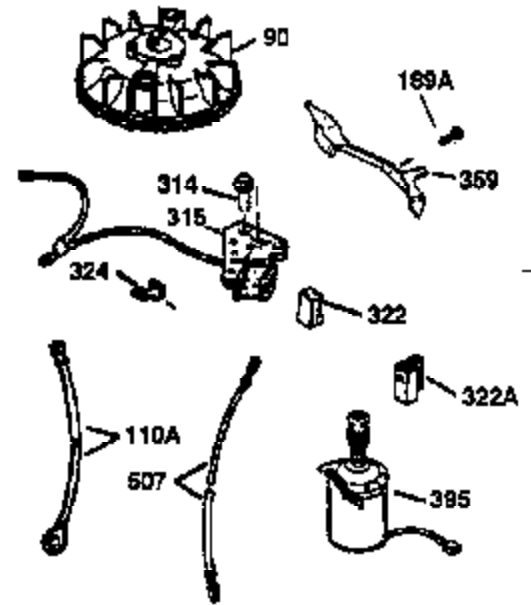

ILLUSTRATION SHOWS TYPICAL PARTS ONLY. ORDER BY PART NUMBER. PARTS NOT LISTED ARE SUPPLIED BY OEM.

VIEW 3 OF 3

Ref #	Part Number	Qty	Description
90	611112	1	Flywheel
238	650937	2	Screw, 10-32 x 43/64"
239	35848	1	Air Cleaner Gasket
239B	36277	1	Air Cleaner Seal
240	36273	1	Air Cleaner Body (Incl. 239)
242	36276	1	Air Cleaner Filter Base
243B	650967	2	Square Nut, M-5 x 0.8-6h
243	650966	1	Screw, M-5 x 0.8-6g x 2-7/16"
243A	650968	1	Screw, M-5 x 0.8-6g x 1-7/16"
245	36278	1	Air Cleaner Filter
245A	36275	1	Air Cleaner Filter
250	36274	1	Air Cleaner Cover
275	36473	1	Muffler (Incl. 277)
277	650988	2	Screw, 1/4-20 x 2-5/16"