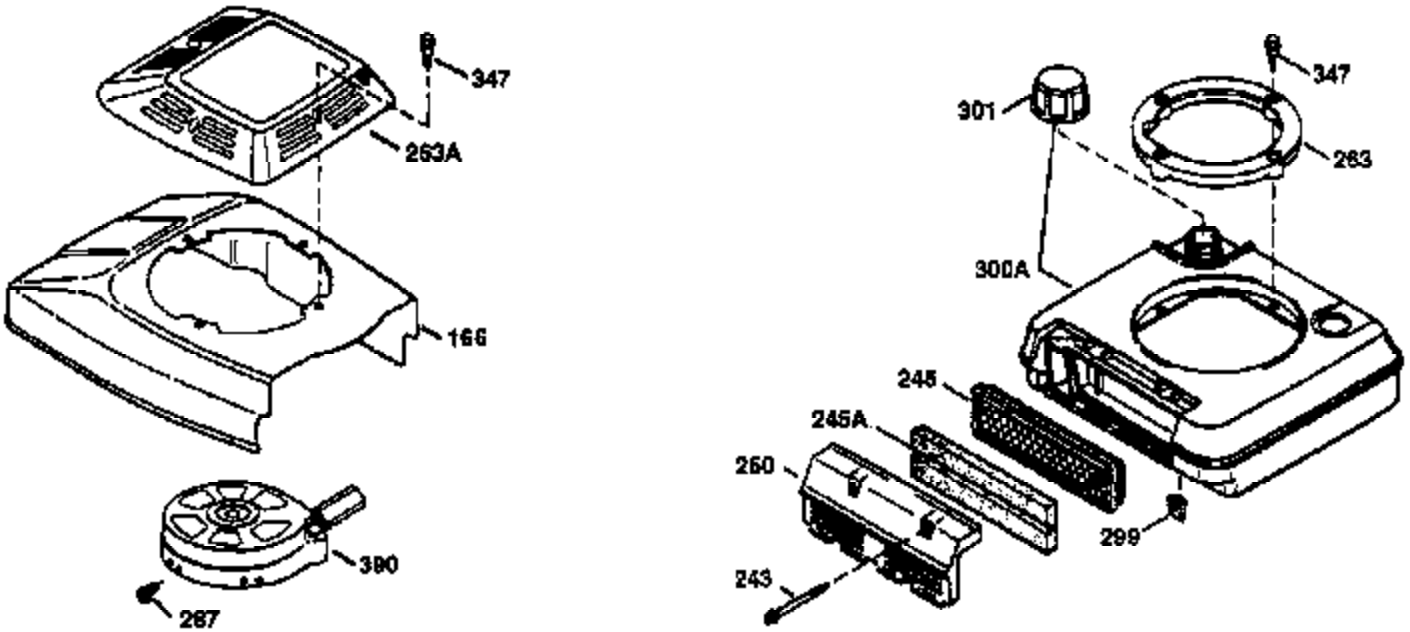

ILLUSTRATION SHOWS TYPICAL PARTS ONLY. ORDER BY PART NUMBER. PARTS NOT LISTED ARE SUPPLIED BY OEM.

VIEW 2 OF 3

Ref #	Part Number	Qty	Description
19	31361	1	Extension Spring
69	35261	1	* Mounting Flange Gasket
70	34311D	1	Mounting Flange (Incl. 72 thru 83)
72	36083	1	Oil Drain Plug
75	27897	1	Oil Seal
86	650488	6	Screw, 1/4-20 x 1-1/4"
182	6201	2	Screw, 1/4-28 x 7/8"
185	31384A	1	Intake Pipe (Incl. 224)
186	34337	1	Governor Link
223	650451	2	Screw, 1/4-20 x 1"
238	650937	2	Screw, 10-32 x 43/64"
239	35848	1	Air Cleaner Gasket
243	650966	1	Screw, M-5 x 0.8-6g x 2-7/16"
245	36278	1	Air Cleaner Filter
245A	36275	1	Air Cleaner Filter
250	36274	1	Air Cleaner Cover
263	36280	1	Recoil Ring
287	650926	2	Screw, 8-32 x 21/64"
298	28763	2	Screw, 10-32 x 35/64"
300	36279	1	Fuel Tank (Incl. 292 & 301)
301	35355	1	Fuel Cap
390	590732	1	Rewind Starter (NOTE: This engine could have been built with 590688 starter. Refer to the design of the air intake louvers for part identification. Individual starter parts do not interchange.)