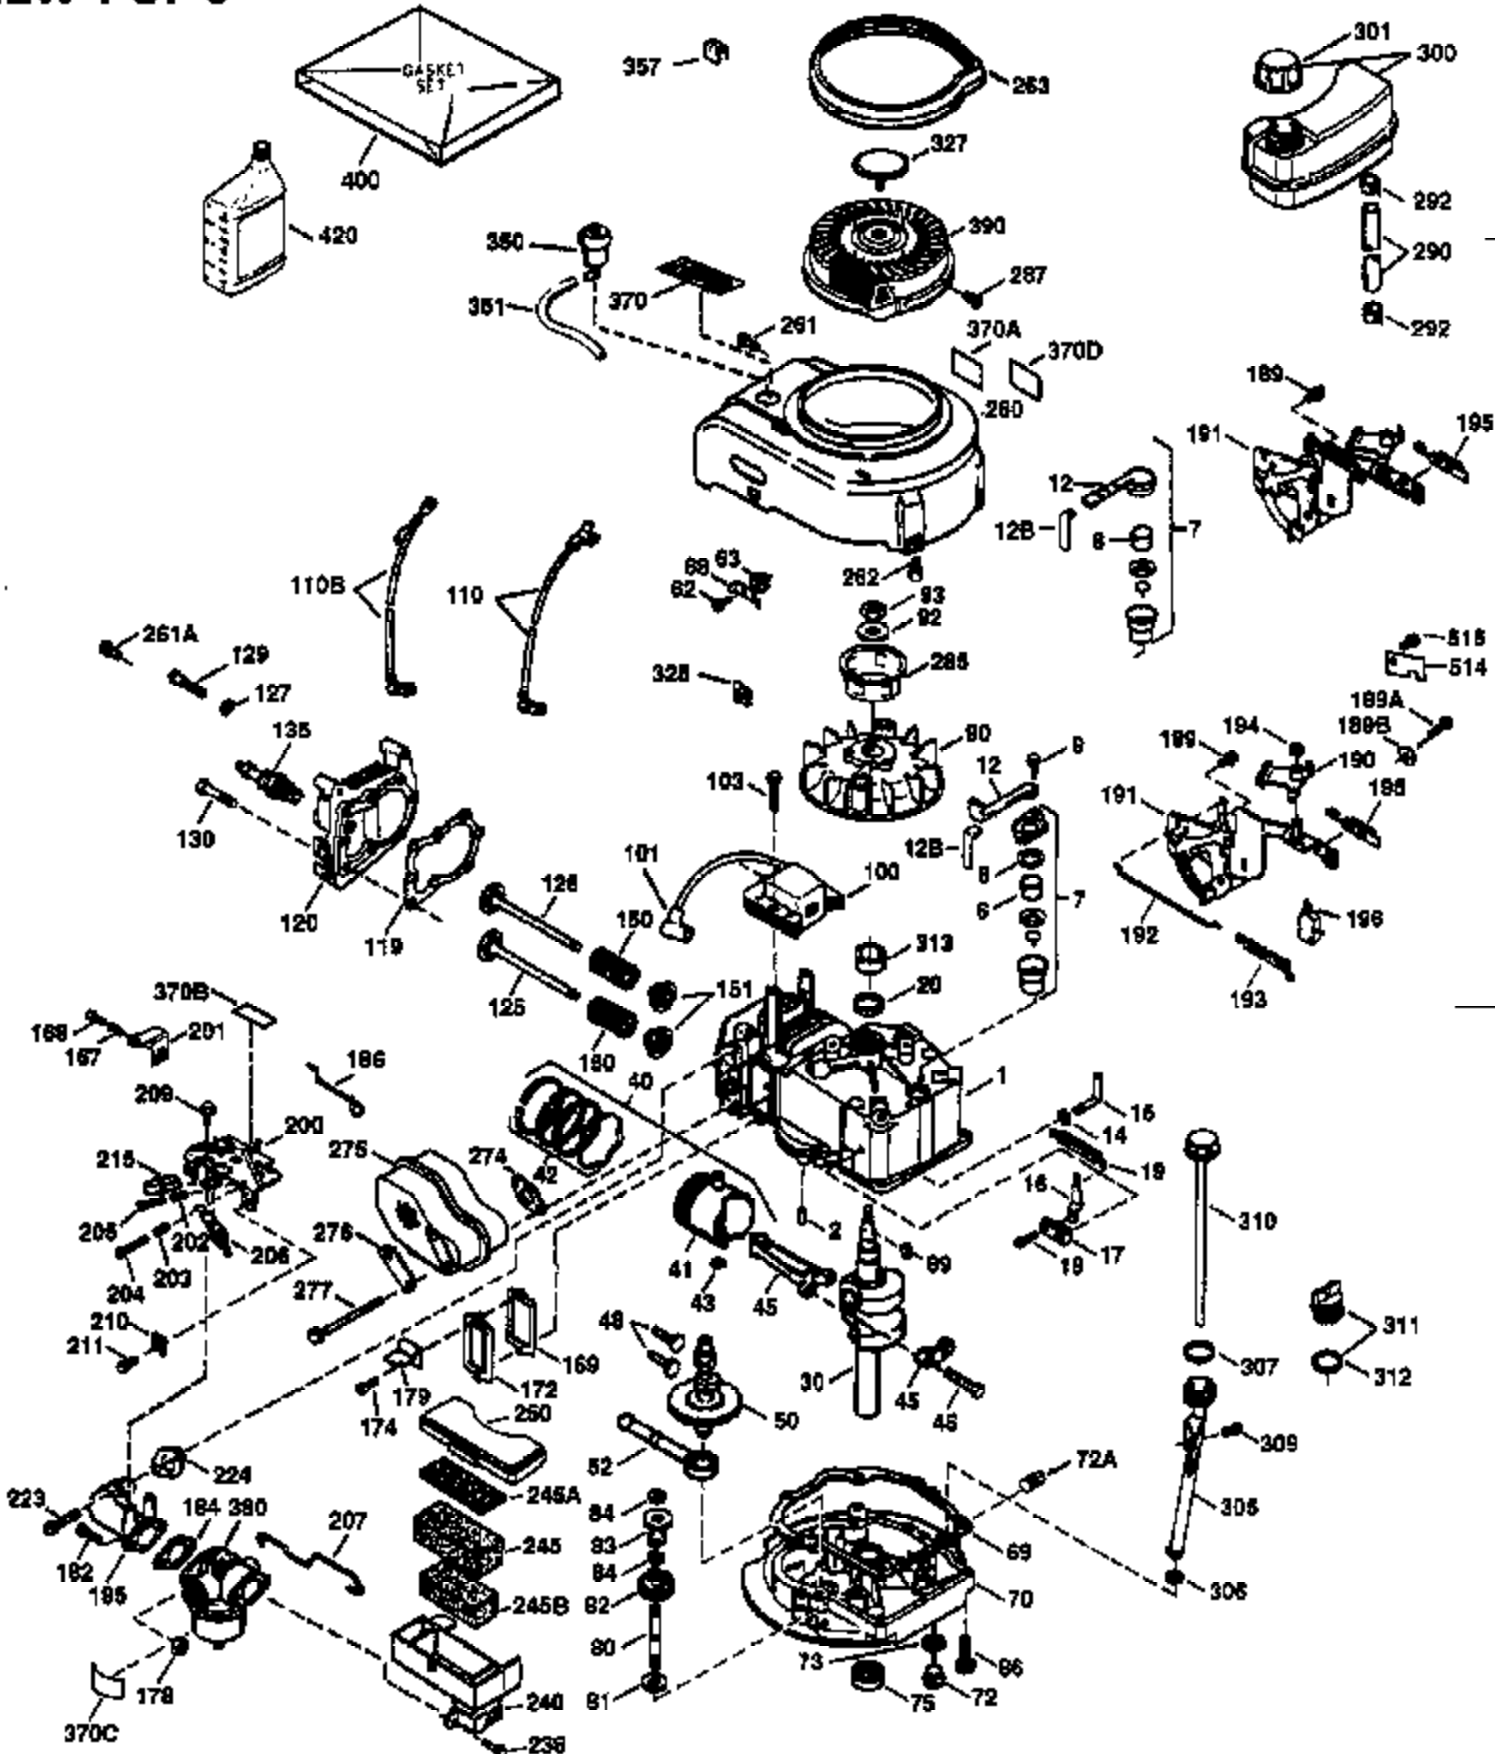

## Engine Parts List #1

Ref #	Part Number	Qty	Description
1	36478	1	Cylinder (Incl. 2,20 & 125)
2	26727	2	Dowel Pin
6	33734	1	Breather Element
7	34214A	1	Breather Ass'y. (Incl. 6, 8, 9 & 12)
8	33735	1	* Breather Gasket
9	30200	2	Screw, 10-24 x 9/16"
12	33886	1	Breather Tube
14	28277	1	Washer
15	30589	1	Governor Rod (Incl. 14)
16	31383A	1	Governor Lever
17	31335	1	Governor Lever Clamp
18	650548	1	Screw, 8-32 x 5/16"
19	31361	1	Extension Spring
20	32600	1	Oil Seal
30	36267A	1	Crankshaft
40	36073	1	Piston, Pin & Ring Set (Std.)
40	36074	1	Piston, Pin & Ring Set (.010" OS)
40	36075	1	Piston, Pin & Ring Set (.020" OS)
41	36070	1	Piston & Pin Ass'y. (Std.) (Incl. 43)
41	36071	1	Piston & Pin Ass'y. (.010" OS) (Incl. 43)
41	36072	1	Piston & Pin Ass'y. (.020" OS) (Incl. 43)
42	36076	1	Ring Set (Std.)
42	36077	1	Ring Set (.010" OS)
42	36078	1	Ring Set (.020" OS)
43	20381	2	Piston Pin Retaining Ring
45	30963B	1	Connecting Rod Ass'y. (Incl. 46)
46	32610A	2	Connecting Rod Bolt
48	27241	2	Valve Lifter
50	35992	1	Camshaft (MCR)
52	29914	1	Oil Pump Ass'y.
69	35261	1	* Mounting Flange Gasket
70	34311D	1	Mounting Flange (Incl. 72 thru 83)
72	36083	1	Oil Drain Plug
75	27897	1	Oil Seal
80	30574A	1	Governor Shaft
81	30590A	1	Washer
82	30591	1	Governor Gear Ass'y.(Incl. 81)
83	30588A	1	Governor Spool
86	650488	6	Screw, 1/4-20 x 1-1/4"
89	611004	1	Flywheel Key
90	611112	1	Flywheel
92	650815	1	Belleville Washer
93	650816	1	Flywheel Nut
100	34443A	1	Solid State Ignition
101	610118	1	Spark Plug Cover
103	650814	2	Screw, Torx T-15, 10-24 x 1"
110	36230	1	Ground Wire
119	36443	1	Cylinder Head Gasket
120	36268	1	Cylinder Head
125	36471	1	Exhaust Valve (Std.) (Incl. 151)
125	36472	1	Exhaust Valve (1/32" OS) (Incl. 151)
126	29314B	1	Intake Valve (Std.) (Incl. 151)
126	29315C	1	Intake Valve (1/32" OS) (Incl. 151)
130	6021A	8	Screw, 5/16-18 x 1-1/2"
135	35395	1	Resistor Spark Plug (RJ19LM)
150	35991	2	Valve Spring
151	31673	2	Valve Spring Cap
169	27234A	1	* Valve Cover Gasket