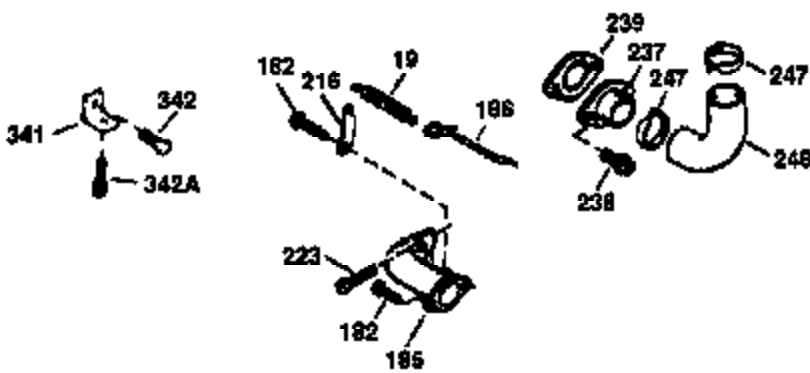

ILLUSTRATION SHOWS TYPICAL PARTS ONLY. ORDER BY PART NUMBER. PARTS NOT LISTED ARE SUPPLIED BY OEM.

VIEW 2 OF 3

Ref #	Part Number	Qty	Description
19	31361	1	Extension Spring
69	35261	1	* Mounting Flange Gasket
70	34311D	1	Mounting Flange (Incl. 72 thru 83)
72	36083	1	Oil Drain Plug
75	27897	1	Oil Seal
86	650488	6	Screw, 1/4-20 x 1-1/4"
182	6201	2	Screw, 1/4-28 x 7/8"
185	31384A	1	Intake Pipe (Incl. 224)
186	34337	1	Governor Link
223	650451	2	Screw, 1/4-20 x 1"
238	650937	2	Screw, 10-32 x 43/64"
239	35848	1	Air Cleaner Gasket
243	650966	1	Screw, M-5 x 0.8-6g x 2-7/16"
245	36278	1	Air Cleaner Filter
245A	36275	1	Air Cleaner Filter
250	36274	1	Air Cleaner Cover
263	36280	1	Recoil Ring
287	650926	2	Screw, 8-32 x 21/64"
298	28763	2	Screw, 10-32 x 35/64"
300	36279	1	Fuel Tank (Incl. 292 & 301)
301	35355	1	Fuel Cap
390	590732	1	Rewind Starter (NOTE: This engine could have been built with 590688 starter. Refer to the design of the air intake louvers for part identification. Individual starter parts do not interchange.)