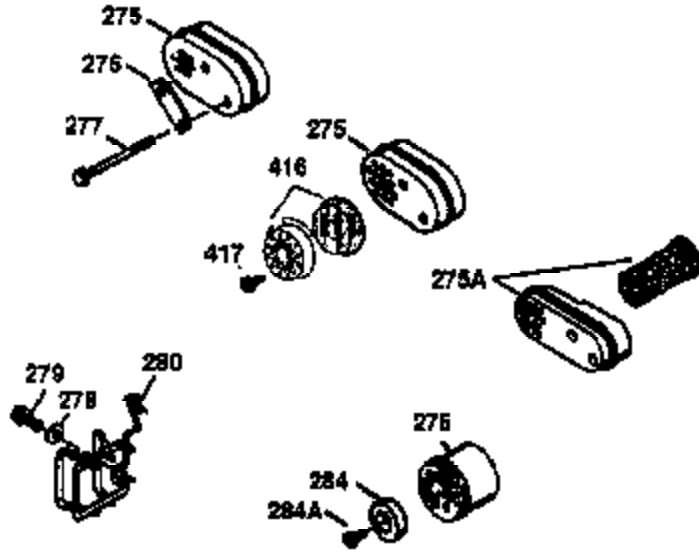

ILLUSTRATION SHOWS TYPICAL PARTS ONLY. ORDER BY PART NUMBER. PARTS NOT LISTED ARE SUPPLIED BY OEM.

VIEW 3 OF 3

Ref #	Part Number	Qty	Description
90	611112	1	Flywheel
243	650899	2	Screw, 10-32 x 2-3/32"
245	35500	1	Air Cleaner Filter
250	35503	1	Air Cleaner Cover
275	36473	1	Muffler
277	650988	2	Screw, 1/4-20 x 2-5/16"