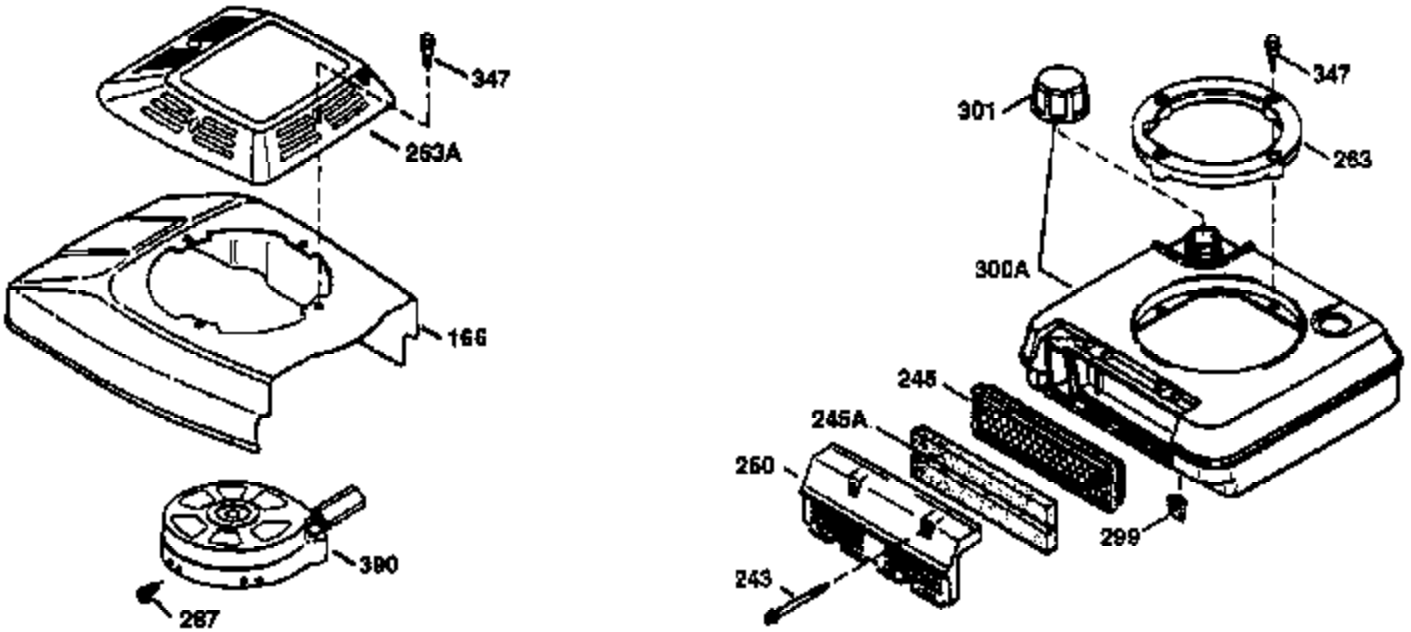

ILLUSTRATION SHOWS TYPICAL PARTS ONLY. ORDER BY PART NUMBER. PARTS NOT LISTED ARE SUPPLIED BY OEM.

VIEW 2 OF 3

Ref #	Part Number	Qty	Description
19	31361	1	Extension Spring
69	35261	1	Mounting Flange Gasket
70	34311D	1	Mounting Flange (Incl. 72 thru 83)
72	36083	1	Oil Drain Plug
75	27897	1	Oil Seal
86	650488	6	Screw, 1/4-20 x 1-1/4"
182	6201	2	Screw, 1/4-28 x 7/8"
185	31384A	1	Intake Pipe (Incl. 224)
186	34337	1	Governor Link
223	650451	2	Screw, 1/4-20 x 1"
243	650899	2	Screw, 10-32 x 2-3/32"
245	35500	1	Air Cleaner Filter
247	35505	2	Air Cleaner Tube Clamp
248	35504	1	Air Cleaner Tube
250	35503	1	Air Cleaner Cover
263	36484	1	Trim Ring
287	650926	2	Screw, 8-32 x 21/64"
299	650900	2	"U" Type Nut, 10-32
300	35501A	1	Shroud & Tank Ass'y. (Incl. 301)
301	35355	1	Fuel Cap
347	650898	4	Screw, 10-32 x 27/32"
390	590694	1	Rewind Starter (NOTE: This engine could have been built with 590686 starter. Refer to the design of the air intake louvers for part identification. Individual starter parts do not interchange.)