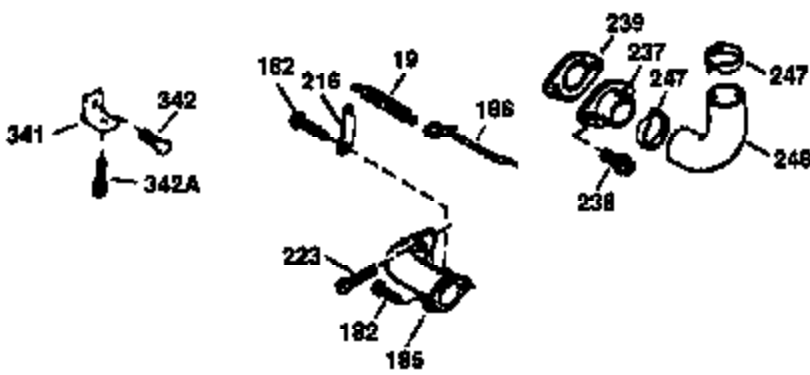

ILLUSTRATION SHOWS TYPICAL PARTS ONLY. ORDER BY PART NUMBER. PARTS NOT LISTED ARE SUPPLIED BY OEM.

VIEW 2 OF 3

Ref #	Part Number	Qty	Description
19	31361	1	Extension Spring
69	35261	1	Mounting Flange Gasket
70	34311D	1	Mounting Flange (Incl. 72 thru 83)
72	36083	1	Oil Drain Plug
75	27897	1	Oil Seal
86	650488	6	Screw, 1/4-20 x 1-1/4"
182	6201	2	Screw, 1/4-28 x 7/8"
185	31384A	1	Intake Pipe (Incl. 224)
186	34337	1	Governor Link
223	650451	2	Screw, 1/4-20 x 1"
243	650899	2	Screw, 10-32 x 2-3/32"
245	35500	1	Air Cleaner Filter
247	35505	2	Air Cleaner Tube Clamp
248	35504	1	Air Cleaner Tube
250	35503	1	Air Cleaner Cover
263	36484	1	Trim Ring
287	650926	2	Screw, 8-32 x 21/64"
299	650900	2	"U" Type Nut, 10-32
300	35501A	1	Shroud & Tank Ass'y. (Incl. 301)
301	35355	1	Fuel Cap
347	650898	4	Screw, 10-32 x 27/32"
390	590694	1	Rewind Starter (NOTE: This engine could have been built with 590686 starter. Refer to the design of the air intake louvers for part identification. Individual starter parts do not interchange.)