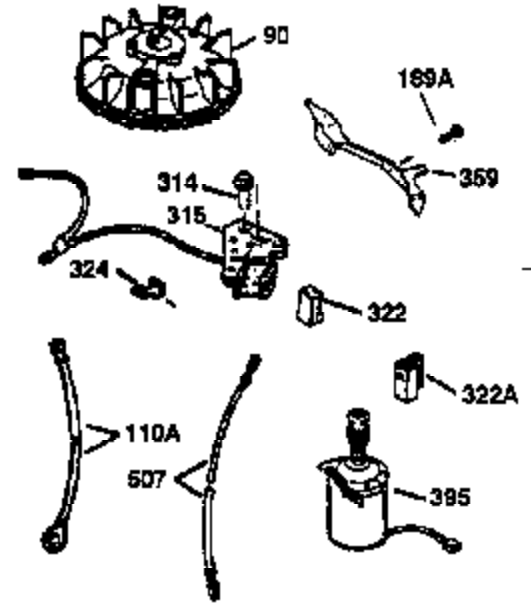

ILLUSTRATION SHOWS TYPICAL PARTS ONLY. ORDER BY PART NUMBER. PARTS NOT LISTED ARE SUPPLIED BY OEM.

VIEW 3 OF 3

Ref #	Part Number	Qty	Description
90	611112	1	Flywheel
243	650899	2	Screw, 10-32 x 2-3/32"
245	35500	1	Air Cleaner Filter
250	35503	1	Air Cleaner Cover
275	36473	1	Muffler
277	650988	2	Screw, 1/4-20 x 2-5/16"