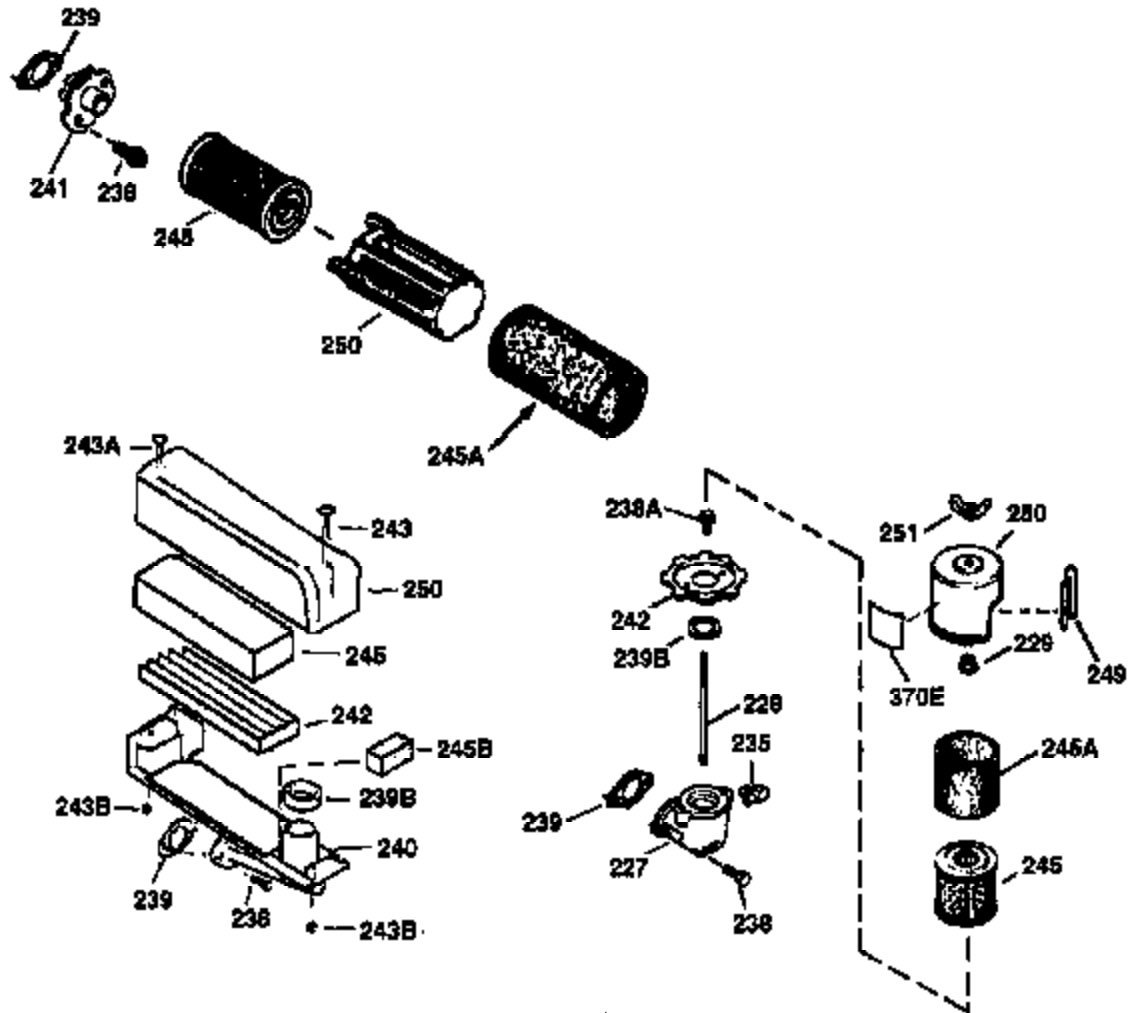

ILLUSTRATION SHOWS TYPICAL PARTS ONLY. ORDER BY PART NUMBER. PARTS NOT LISTED ARE SUPPLIED BY OEM.

VIEW 3 OF 3

Ref #	Part Number	Qty	Description
90	611112	1	Flywheel
243	650899	2	Screw, 10-32 x 2-3/32"
245	35500	1	Air Cleaner Filter
250	35503	1	Air Cleaner Cover
275	36473	1	Muffler
277	650988	2	Screw, 1/4-20 x 2-5/16"