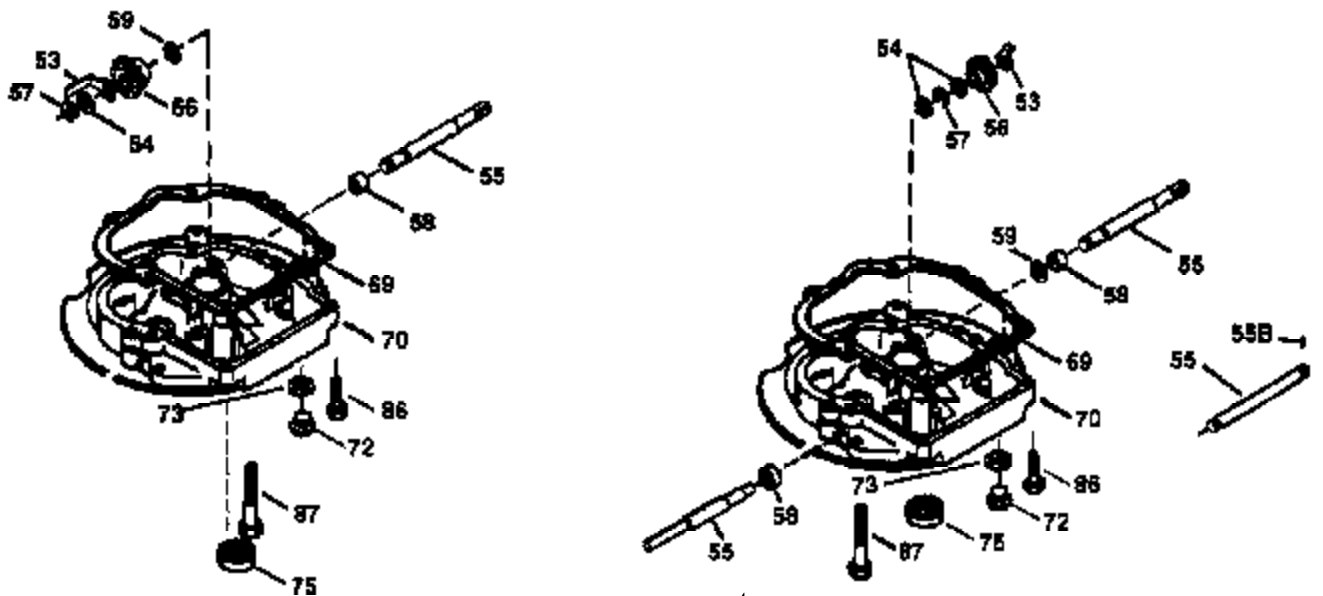

ILLUSTRATION SHOWS TYPICAL PARTS ONLY. ORDER BY PART NUMBER. PARTS NOT LISTED ARE SUPPLIED BY OEM.

VIEW 2 OF 3

Ref #	Part Number	Qty	Description
19	31361	1	Extension Spring
69	35261	1	Mounting Flange Gasket
70	34311D	1	Mounting Flange (Incl. 72 thru 83)
72	36083	1	Oil Drain Plug
75	27897	1	Oil Seal
86	650488	6	Screw, 1/4-20 x 1-1/4"
182	6201	2	Screw, 1/4-28 x 7/8"
185	31384A	1	Intake Pipe (Incl. 224)
186	34337	1	Governor Link
223	650451	2	Screw, 1/4-20 x 1"
243	650899	2	Screw, 10-32 x 2-3/32"
245	35500	1	Air Cleaner Filter
247	35505	2	Air Cleaner Tube Clamp
248	35504	1	Air Cleaner Tube
250	35503	1	Air Cleaner Cover
263	36484	1	Trim Ring
287	650926	2	Screw, 8-32 x 21/64"
299	650900	2	"U" Type Nut, 10-32
300	35501A	1	Shroud & Tank Ass'y. (Incl. 301)
301	35355	1	Fuel Cap
347	650898	4	Screw, 10-32 x 27/32"
390	590694	1	Rewind Starter (NOTE: This engine could have been built with 590686 starter. Refer to the design of the air intake louvers for part identification. Individual starter parts do not interchange.)