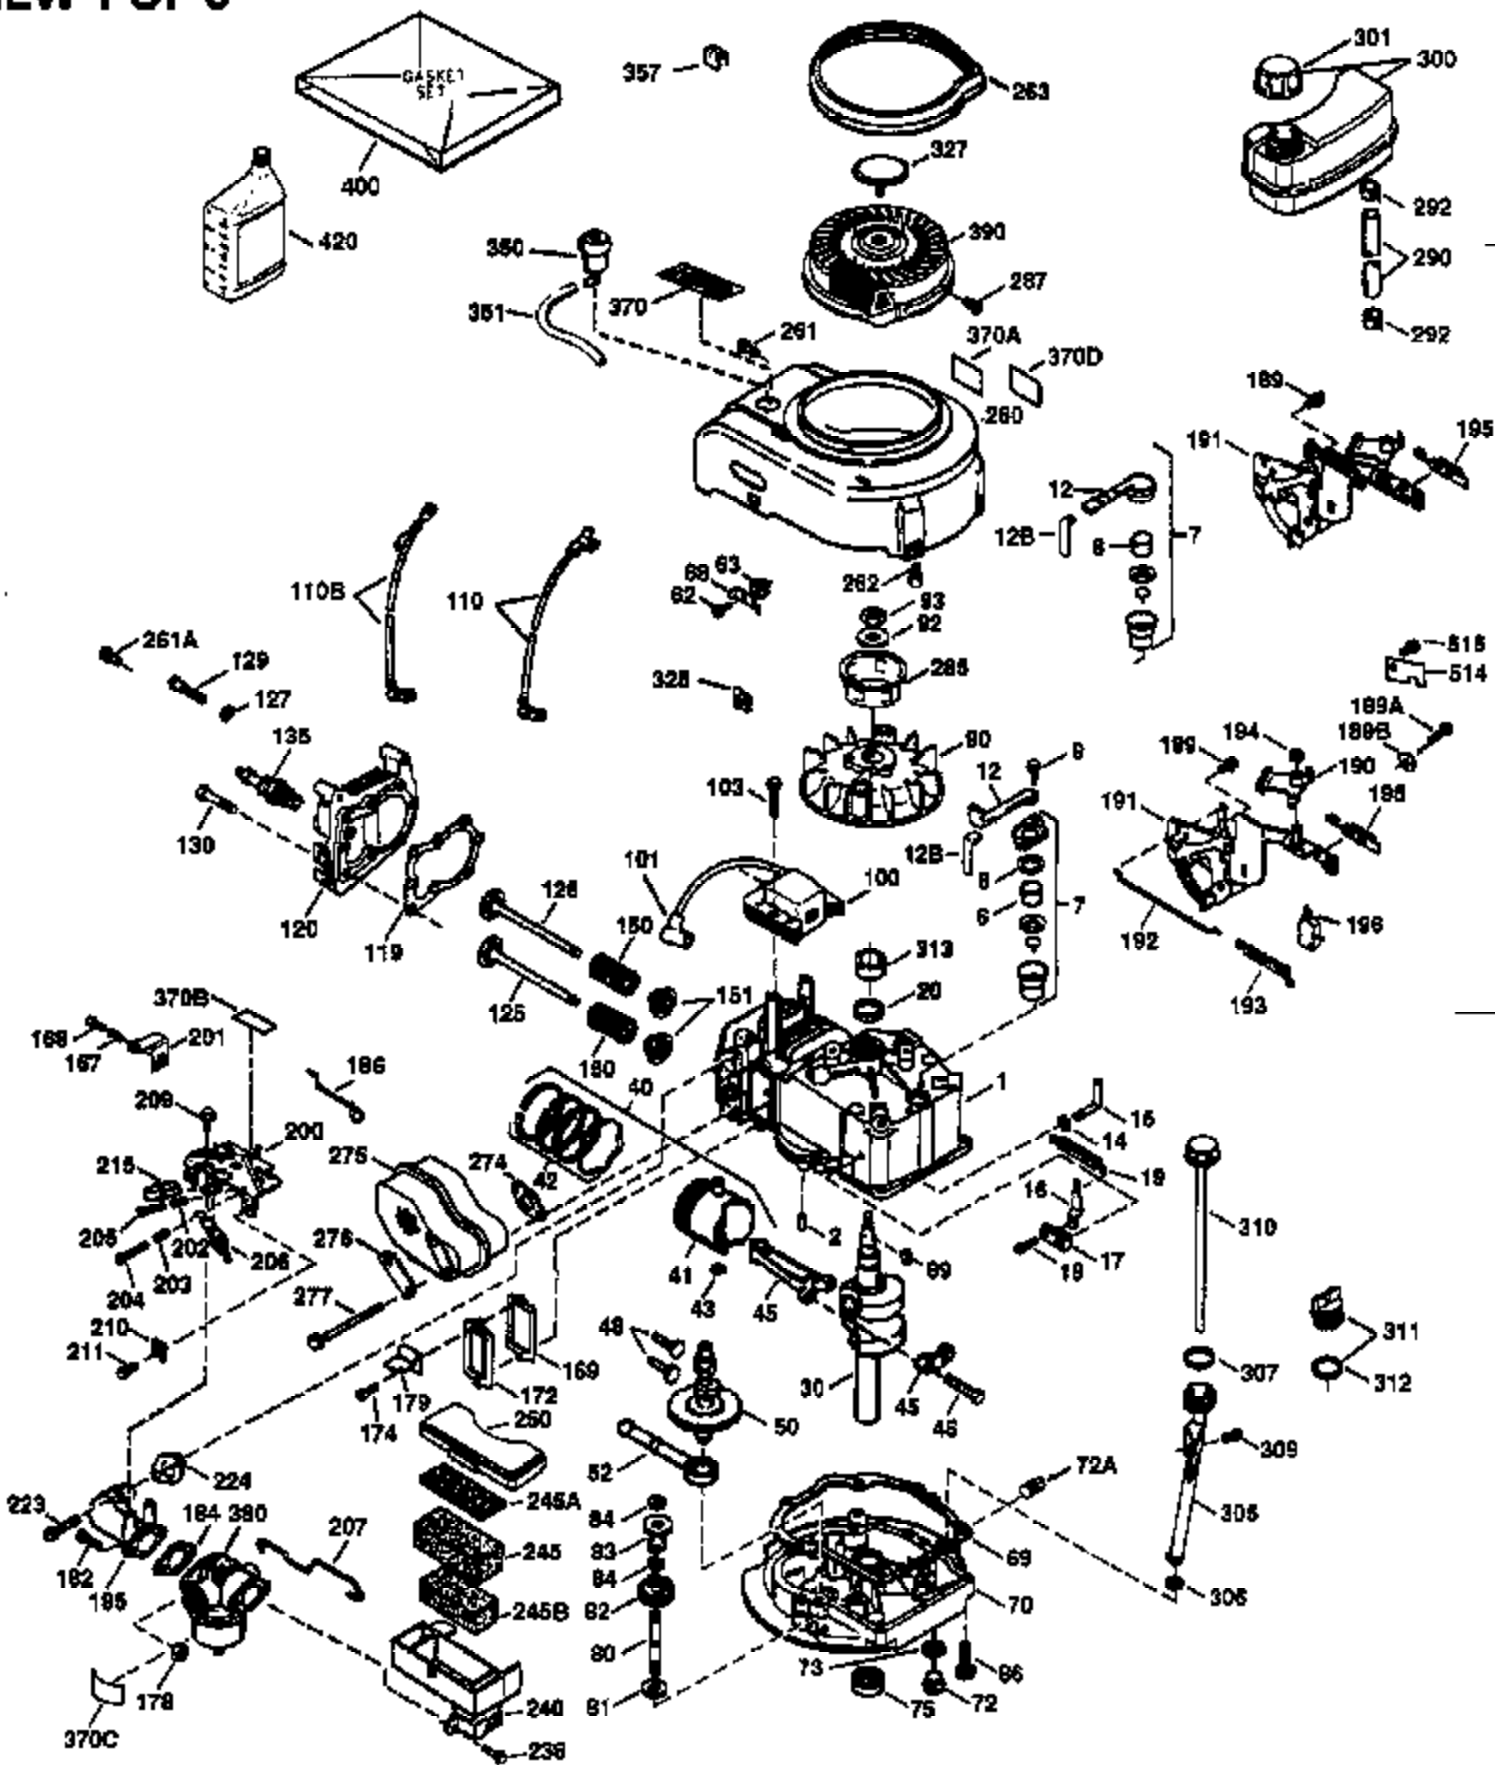

## Engine Parts List #1

Ref #	Part Number	Qty	Description
1	36478	1	Cylinder (Incl. 2,20 & 125)
2	26727	2	Dowel Pin
6	33734	1	Breather Element
7	34214A	1	Breather Ass'y. (Incl. 6, 8, 9 & 12)
8	33735	1	* Breather Gasket
9	30200	2	Screw, 10-24 x 9/16"
12	35496	1	Breather Tube
14	28277	1	Washer
15	30589	1	Governor Rod (Incl. 14)
16	31383A	1	Governor Lever
17	31335	1	Governor Lever Clamp
18	650548	1	Screw, 8-32 x 5/16"
19	31361	1	Extension Spring
20	32600	1	Oil Seal
30	35606	1	Crankshaft
40	36073	1	Piston, Pin & Ring Set (Std.)
40	36074	1	Piston, Pin & Ring Set (.010" OS)
40	36075	1	Piston, Pin & Ring Set (.020" OS)
41	36070	1	Piston & Pin Ass'y. (Std.) (Incl. 43)
41	36071	1	Piston & Pin Ass'y. (.010" OS) (Incl. 43)
41	36072	1	Piston & Pin Ass'y. (.020" OS) (Incl. 43)
42	36076	1	Ring Set (Std.)
42	36077	1	Ring Set (.010" OS)
42	36078	1	Ring Set (.020" OS)
43	20381	2	Piston Pin Retaining Ring
45	30963B	1	Connecting Rod Ass'y. (Incl. 46)
46	32610A	2	Connecting Rod Bolt
48	27241	2	Valve Lifter
50	35992	1	Camshaft (MCR)
52	29914	1	Oil Pump Ass'y.
69	35261	1	Mounting Flange Gasket
70	34311D	1	Mounting Flange (Incl. 72 thru 83)
72	36083	1	Oil Drain Plug
75	27897	1	Oil Seal
80	30574A	1	Governor Shaft
81	30590A	1	Washer
82	30591	1	Governor Gear Ass'y. (Incl.8l)
83	30588A	1	Governor Spool
86	650488	6	Screw, 1/4-20 x 1-1/4"
89	611004	1	Flywheel Key
90	611112	1	Flywheel
92	650815	1	Belleville Washer
93	650816	1	Flywheel Nut
100	34443A	1	Solid State Ignition
101	610118	1	Spark Plug Cover
103	650814	2	Screw, Torx T-15, 10-24 x 1"
110	34961	1	Ground Wire
119	36477	1	* Cylinder Head Gasket
120	36476	1	Cylinder Head
125	36471	1	Exhaust Valve (Std.) (Incl. 151)
125	36472	1	Exhaust Valve (1/32" OS) (Incl. 151)
126	29314B	1	Intake Valve (Std.) (Incl. 151)
126	29315C	1	Intake Valve (1/32" OS) (Incl. 151)
130	6021A	8	Screw, 5/16-18 x 1-1/2"
135	35395	1	Resistor Spark Plug (RJ19LM)
150	35991	2	Valve Spring
151	31673	2	Valve Spring Cap
169	27234A	1	* Valve Cover Gasket