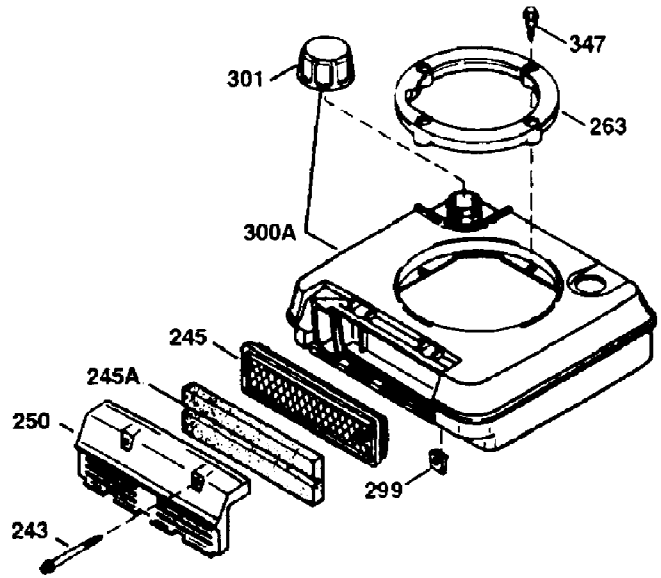

ILLUSTRATION SHOWS TYPICAL PARTS ONLY. ORDER BY PART NUMBER. PARTS NOT LISTED ARE SUPPLIED BY OEM.

VIEW 2 OF 3

Ref #	Part Number	Qty	S/P/F	Description
19	31361	1		Extension Spring
69	35261	1	S/P	Mounting Flange Gasket
70	34311D	1	S/P	Mounting Flange (Incl. 72 thru 83)
72	36083	1	/P	Oil Drain Plug
75	27897	1		Oil Seal
86	650488	6	/P	Screw, 1/4-20 x 1-1/4"
182	6201	2	/P	Screw, 1/4-28 x 7/8"
185	31384A	1	/P	Intake Pipe (Incl. 224)
186	34337	1		Governor Link
223	650451	2	/P	Screw, 1/4-20 x 1"
243	650899	2		Screw, 10-32 x 2-3/32"
245	35500	1		Air Filter (also available in Package d Part #740013B)
247	35505	2		Air Cleaner Tube Clamp
248	35504	1		Air Cleaner Tube
250	35503	1		Air Cleaner Cover
263	35502	1		Trim Ring
287	650926	2	/P	Screw, 8-32 x 21/64"
299	650900	2		"U" Type Nut, 10-32
300	35501A	1	/P	Shroud & Tank Ass'y. (Incl. 301)
301	35355	1	S	Fuel Cap (Red)
347	650898	4	S	Screw, 10-32 x 27/32"
390	590686	1	S/P	Rewind Starter