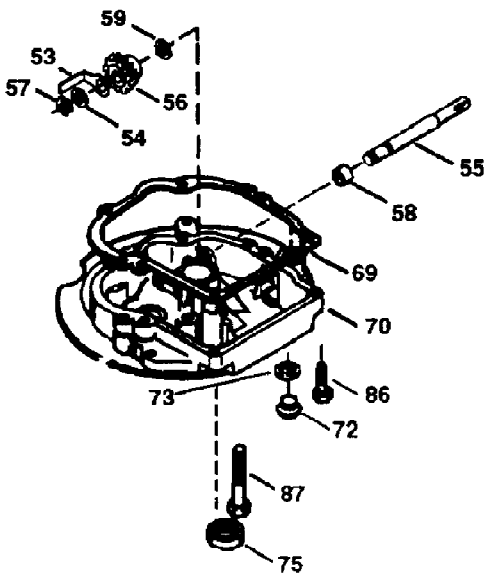

ILLUSTRATION SHOWS TYPICAL PARTS ONLY. ORDER BY PART NUMBER. PARTS NOT LISTED ARE SUPPLIED BY OEM.

VIEW 2 OF 3

Ref #	Part Number	Qty	S/P/F	Description
19	31361	1		Extension Spring
69	35261	1	S/P	Mounting Flange Gasket
70	34311D	1	S/P	Mounting Flange (Incl. 72 thru 83)
72	36083	1	/P	Oil Drain Plug
75	27897	1		Oil Seal
86	650488	6	/P	Screw, 1/4-20 x 1-1/4"
182	6201	2	/P	Screw, 1/4-28 x 7/8"
185	31384A	1	/P	Intake Pipe (Incl. 224)
186	34337	1		Governor Link
223	650451	2	/P	Screw, 1/4-20 x 1"
243	650899	2		Screw, 10-32 x 2-3/32"
245	35500	1		Air Filter (also available in Package d Part #740013B)
247	35505	2		Air Cleaner Tube Clamp
248	35504	1		Air Cleaner Tube
250	35503	1		Air Cleaner Cover
263	35502	1		Trim Ring
287	650926	2	/P	Screw, 8-32 x 21/64"
299	650900	2		"U" Type Nut, 10-32
300	35501A	1	/P	Shroud & Tank Ass'y. (Incl. 301)
301	35355	1	S	Fuel Cap (Red)
347	650898	4	S	Screw, 10-32 x 27/32"
390	590686	1	S/P	Rewind Starter