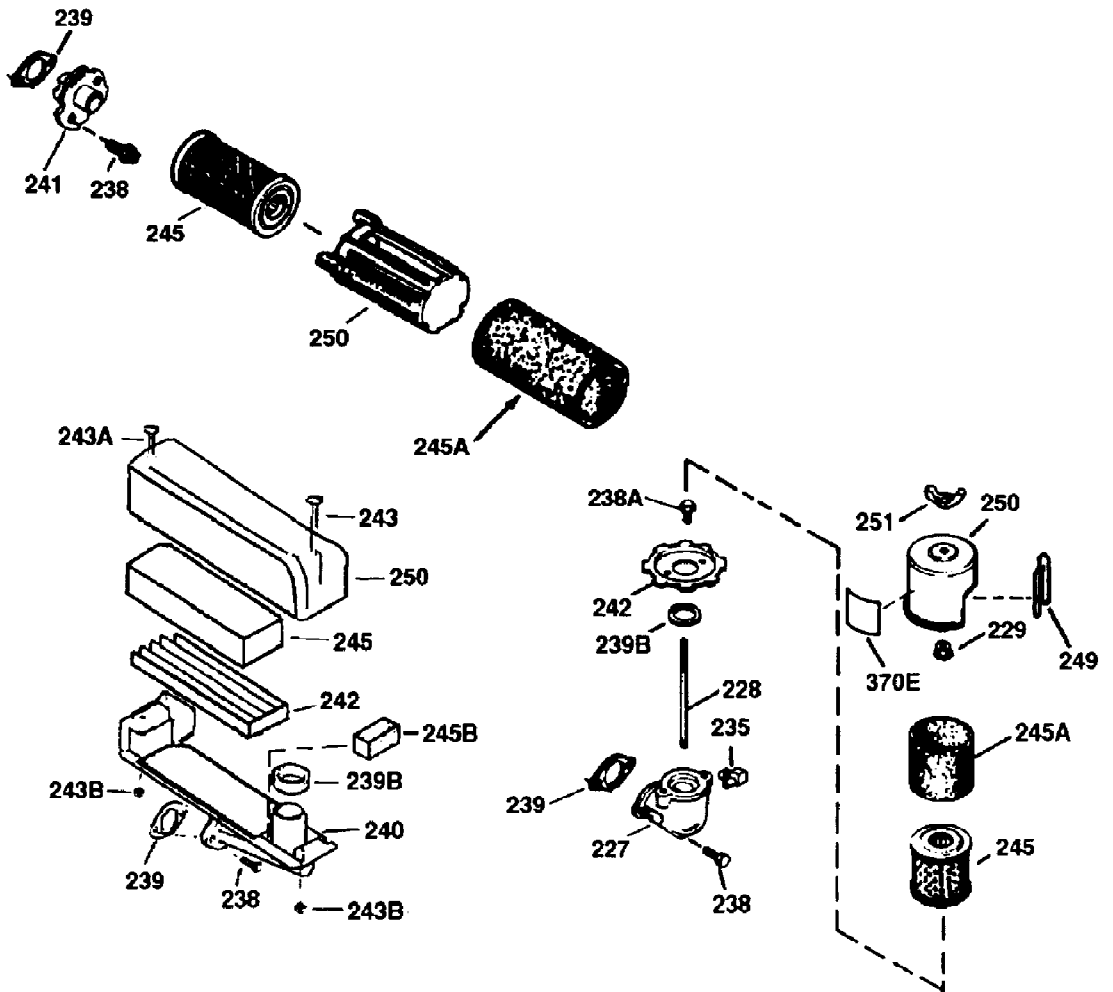

ILLUSTRATION SHOWS TYPICAL PARTS ONLY. ORDER BY PART NUMBER. PARTS NOT LISTED ARE SUPPLIED BY OEM.

VIEW 3 OF 3

Ref #	Part Number	Qty	S/P/F	Description
90	611299	1		Flywheel
243	650899	2		Screw, 10-32 x 2-3/32"
245	35500	1		Air Filter (also available in Package d Part #740013B)
250	35503	1		Air Cleaner Cover
275	35993	1		Muffler
276	35994	1		Locking Plate
277	650957	2		Screw, 1/4-20 x 2-31/32"