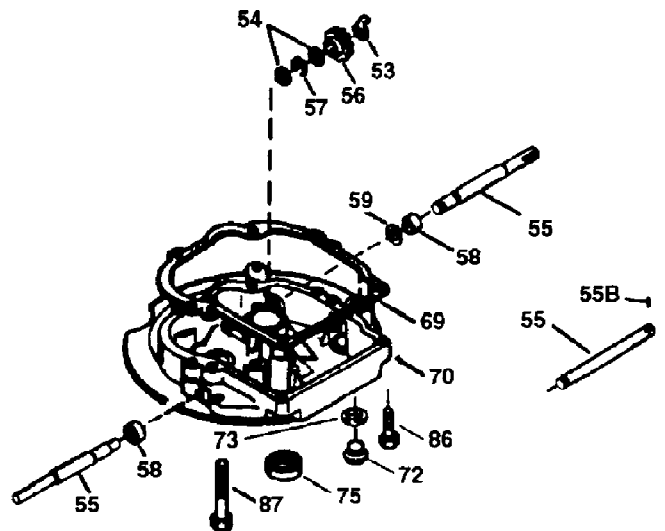

ILLUSTRATION SHOWS TYPICAL PARTS ONLY. ORDER BY PART NUMBER. PARTS NOT LISTED ARE SUPPLIED BY OEM.

VIEW 2 OF 3

Ref #	Part Number	Qty	S/P/F	Description
19	31361	1		Extension Spring
69	35261	1	S/P	Mounting Flange Gasket
70	34311D	1	S/P	Mounting Flange (Incl. 72 thru 83)
72	36083	1	/P	Oil Drain Plug
75	27897	1		Oil Seal
86	650488	6	/P	Screw, 1/4-20 x 1-1/4"
182	6201	2	/P	Screw, 1/4-28 x 7/8"
185	31384A	1	/P	Intake Pipe (Incl. 224)
186	34337	1		Governor Link
223	650451	2	/P	Screw, 1/4-20 x 1"
243	650899	2		Screw, 10-32 x 2-3/32"
245	35500	1		Air Filter (also available in Package d Part #740013B)
247	35505	2		Air Cleaner Tube Clamp
248	35504	1		Air Cleaner Tube
250	35503	1		Air Cleaner Cover
263	35502	1		Trim Ring
287	650926	2	/P	Screw, 8-32 x 21/64"
299	650900	2		"U" Type Nut, 10-32
300	35501A	1	/P	Shroud & Tank Ass'y. (Incl. 301)
301	35355	1	S	Fuel Cap (Red)
347	650898	4	S	Screw, 10-32 x 27/32"
390	590686	1	S/P	Rewind Starter