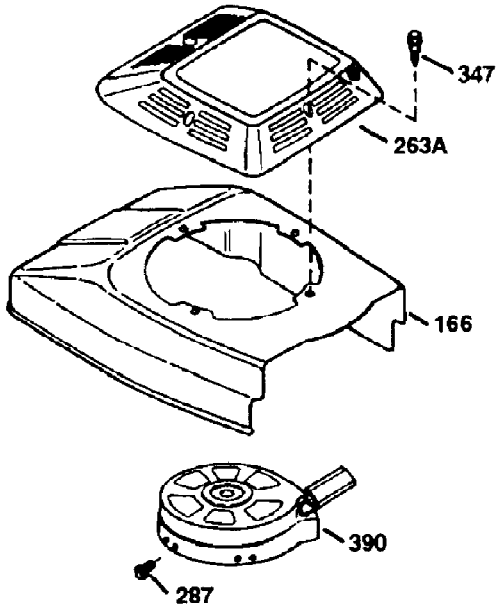

ILLUSTRATION SHOWS TYPICAL PARTS ONLY. ORDER BY PART NUMBER. PARTS NOT LISTED ARE SUPPLIED BY OEM.

VIEW 2 OF 3

Ref #	Part Number	Qty	S/P/F	Description
19	31361	1		Extension Spring
69	35261	1	S/P	Mounting Flange Gasket
70	34311D	1	S/P	Mounting Flange (Incl. 72 thru 83)
72	36083	1	/P	Oil Drain Plug
75	27897	1		Oil Seal
86	650488	6	/P	Screw, 1/4-20 x 1-1/4"
182	6201	2	/P	Screw, 1/4-28 x 7/8"
185	31384A	1	/P	Intake Pipe (Incl. 224)
186	34337	1		Governor Link
223	650451	2	/P	Screw, 1/4-20 x 1"
243	650899	2		Screw, 10-32 x 2-3/32"
245	35500	1		Air Filter (also available in Package d Part #740013B)
247	35505	2		Air Cleaner Tube Clamp
248	35504	1		Air Cleaner Tube
250	35503	1		Air Cleaner Cover
263	35502	1		Trim Ring
287	650926	2	/P	Screw, 8-32 x 21/64"
299	650900	2		"U" Type Nut, 10-32
300	35501A	1	/P	Shroud & Tank Ass'y. (Incl. 301)
301	35355	1	S	Fuel Cap (Red)
347	650898	4	S	Screw, 10-32 x 27/32"
390	590686	1	S/P	Rewind Starter