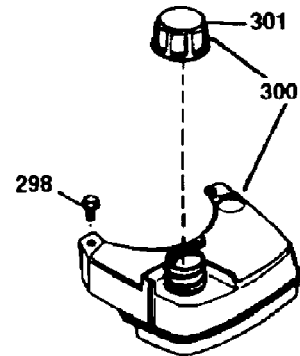

ILLUSTRATION SHOWS TYPICAL PARTS ONLY. ORDER BY PART NUMBER. PARTS NOT LISTED ARE SUPPLIED BY OEM.

VIEW 2 OF 3

Ref #	Part Number	Qty	S/P/F	Description
19	31361	1		Extension Spring
69	35261	1	S/P	Mounting Flange Gasket
70	34311D	1	S/P	Mounting Flange (Incl. 72 thru 83)
72	36083	1	/P	Oil Drain Plug
75	27897	1		Oil Seal
86	650488	6	/P	Screw, 1/4-20 x 1-1/4"
182	6201	2	/P	Screw, 1/4-28 x 7/8"
185	31384A	1	/P	Intake Pipe (Incl. 224)
186	34337	1		Governor Link
223	650451	2	/P	Screw, 1/4-20 x 1"
243	650899	2		Screw, 10-32 x 2-3/32"
245	35500	1		Air Filter (also available in Package d Part #740013B)
247	35505	2		Air Cleaner Tube Clamp
248	35504	1		Air Cleaner Tube
250	35503	1		Air Cleaner Cover
263	35502	1		Trim Ring
287	650926	2	/P	Screw, 8-32 x 21/64"
299	650900	2		"U" Type Nut, 10-32
300	35501A	1	/P	Shroud & Tank Ass'y. (Incl. 301)
301	35355	1	S	Fuel Cap (Red)
347	650898	4	S	Screw, 10-32 x 27/32"
390	590686	1	S/P	Rewind Starter