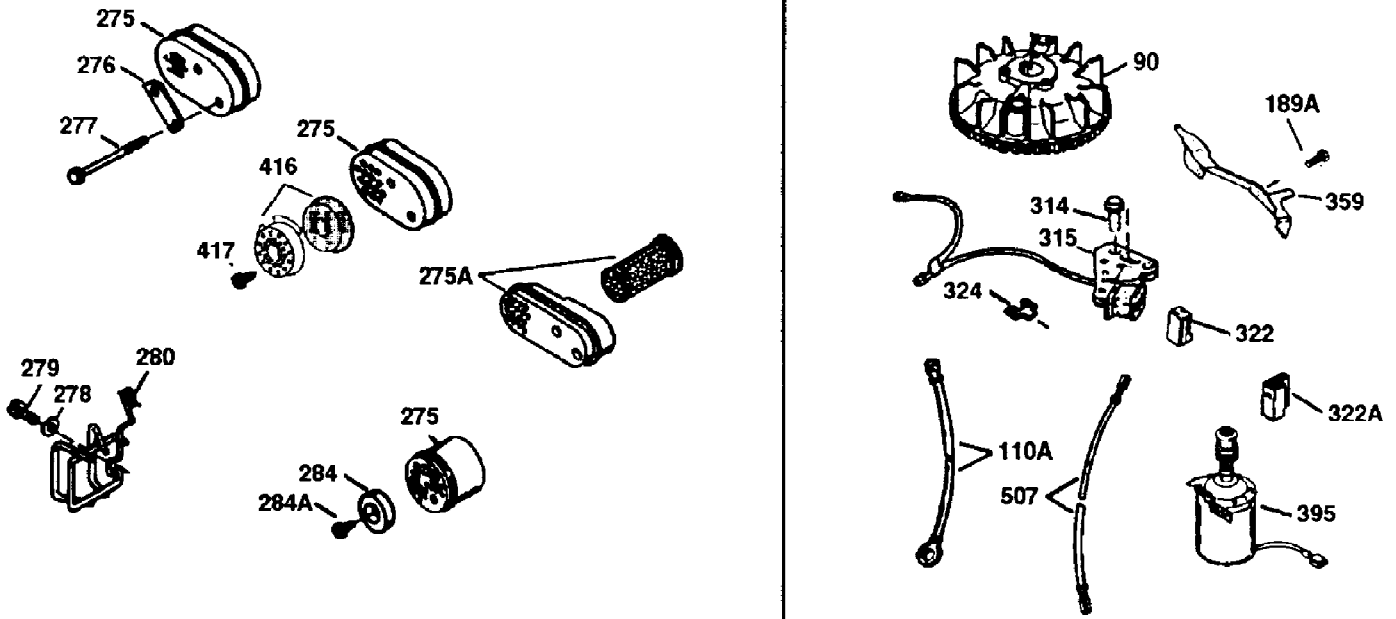

ILLUSTRATION SHOWS TYPICAL PARTS ONLY. ORDER BY PART NUMBER. PARTS NOT LISTED ARE SUPPLIED BY OEM.

VIEW 3 OF 3

Ref #	Part Number	Qty	S/P/F	Description
90	611299	1		Flywheel
243	650899	2		Screw, 10-32 x 2-3/32"
245	35500	1		Air Filter (also available in Package d Part #740013B)
250	35503	1		Air Cleaner Cover
275	35993	1		Muffler
276	35994	1		Locking Plate
277	650957	2		Screw, 1/4-20 x 2-31/32"