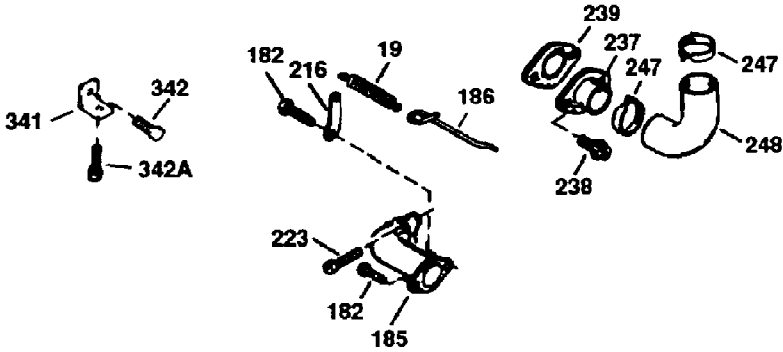

ILLUSTRATION SHOWS TYPICAL PARTS ONLY. ORDER BY PART NUMBER. PARTS NOT LISTED ARE SUPPLIED BY OEM.

VIEW 2 OF 3

Ref #	Part Number	Qty	S/P/F	Description
19	31361	1		Extension Spring
69	35261	1	S/P	Mounting Flange Gasket
70	34311D	1	S/P	Mounting Flange (Incl. 72 thru 83)
72	36083	1	/P	Oil Drain Plug
75	27897	1		Oil Seal
86	650488	6	/P	Screw, 1/4-20 x 1-1/4"
182	6201	2	/P	Screw, 1/4-28 x 7/8"
185	31384A	1	/P	Intake Pipe (Incl. 224)
186	34337	1		Governor Link
223	650451	2	/P	Screw, 1/4-20 x 1"
243	650899	2		Screw, 10-32 x 2-3/32"
245	35500	1		Air Filter (also available in Package d Part #740013B)
247	35505	2		Air Cleaner Tube Clamp
248	35504	1		Air Cleaner Tube
250	35503	1		Air Cleaner Cover
263	35502	1		Trim Ring
287	650926	2	/P	Screw, 8-32 x 21/64"
299	650900	2		"U" Type Nut, 10-32
300	35501A	1	/P	Shroud & Tank Ass'y. (Incl. 301)
301	35355	1	S	Fuel Cap (Red)
347	650898	4	S	Screw, 10-32 x 27/32"
390	590686	1	S/P	Rewind Starter