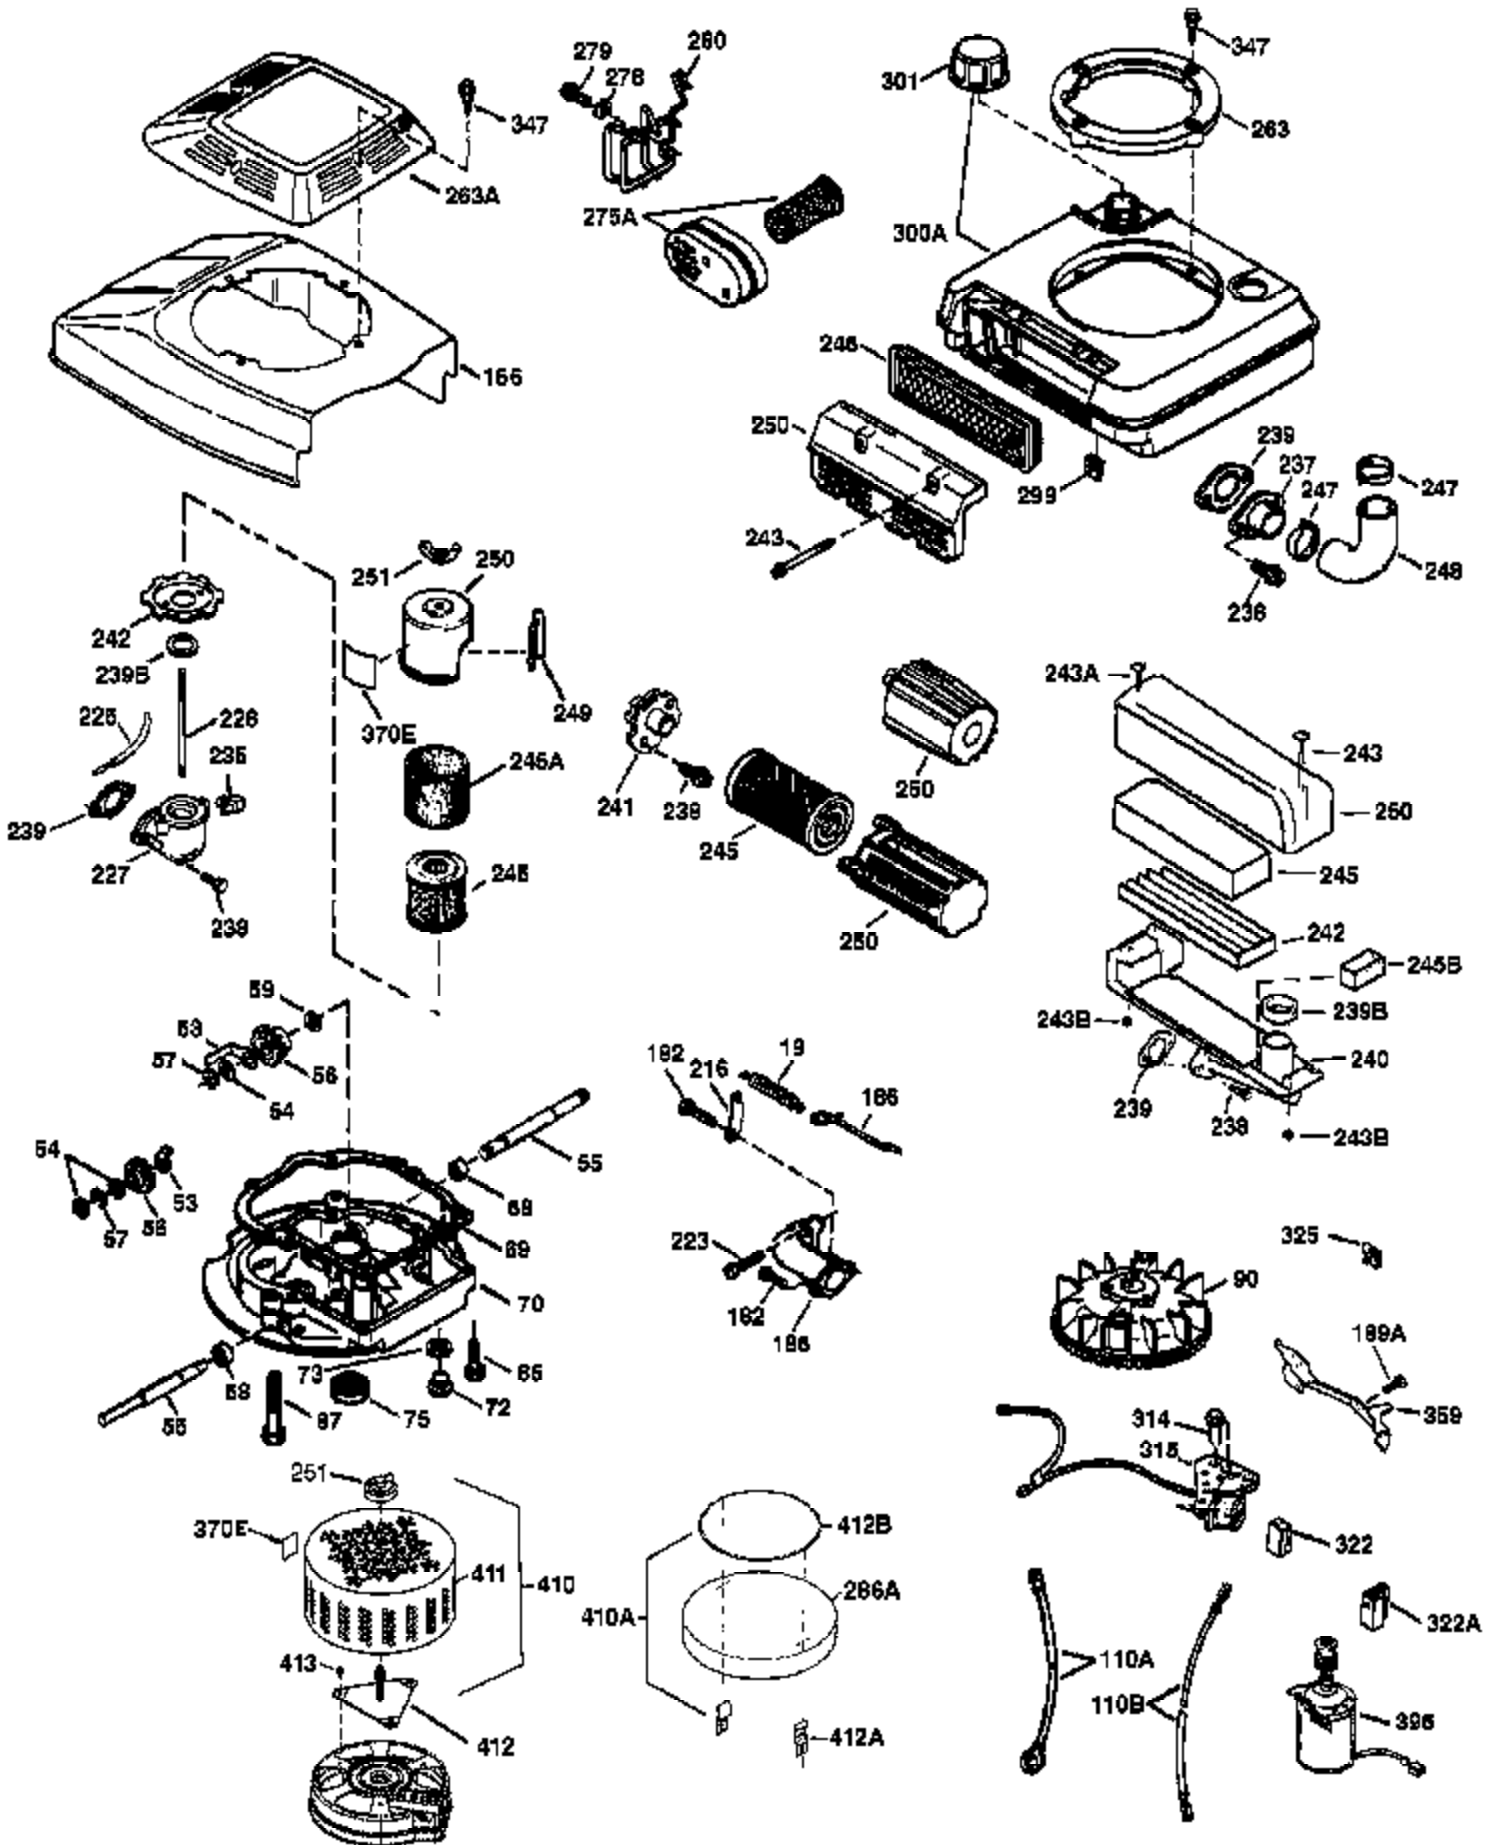

Engine Parts List #2

Ref #	Part Number	Qty	Description
19	36281	1	Extension Spring
69	35261	1	* Mounting Flange Gasket
70	34311D	1	Mounting Flange (Incl. 72 thru 83)
72	30572	1	Oil Drain Plug (Incl. 73)
73	28833	1	Drain Plug Gasket
75	27897	1	Oil Seal
86	650488	6	Screw, 1/4-20 x 1-1/4"
90	611213	1	Flywheel
182	6201	2	Screw, 1/4-28 x 7/8"
185	36544	1	Intake Pipe
186	34337	1	Governor Link
206	610973	1	Terminal
223	650451	2	Screw, 1/4-20 x 1"
238	650806	2	Screw, 10-32 x 5/8"
239	34338	1	* Air Cleaner Gasket
240	36743	1	Air Cleaner Body
245	36745	1	Air Cleaner Filter
250	36744	1	Air Cleaner Cover
263A	36758	1	Starter Grill
301	36246	1	Fuel Cap
380	632742	1	Carburetor (Incl. 184)