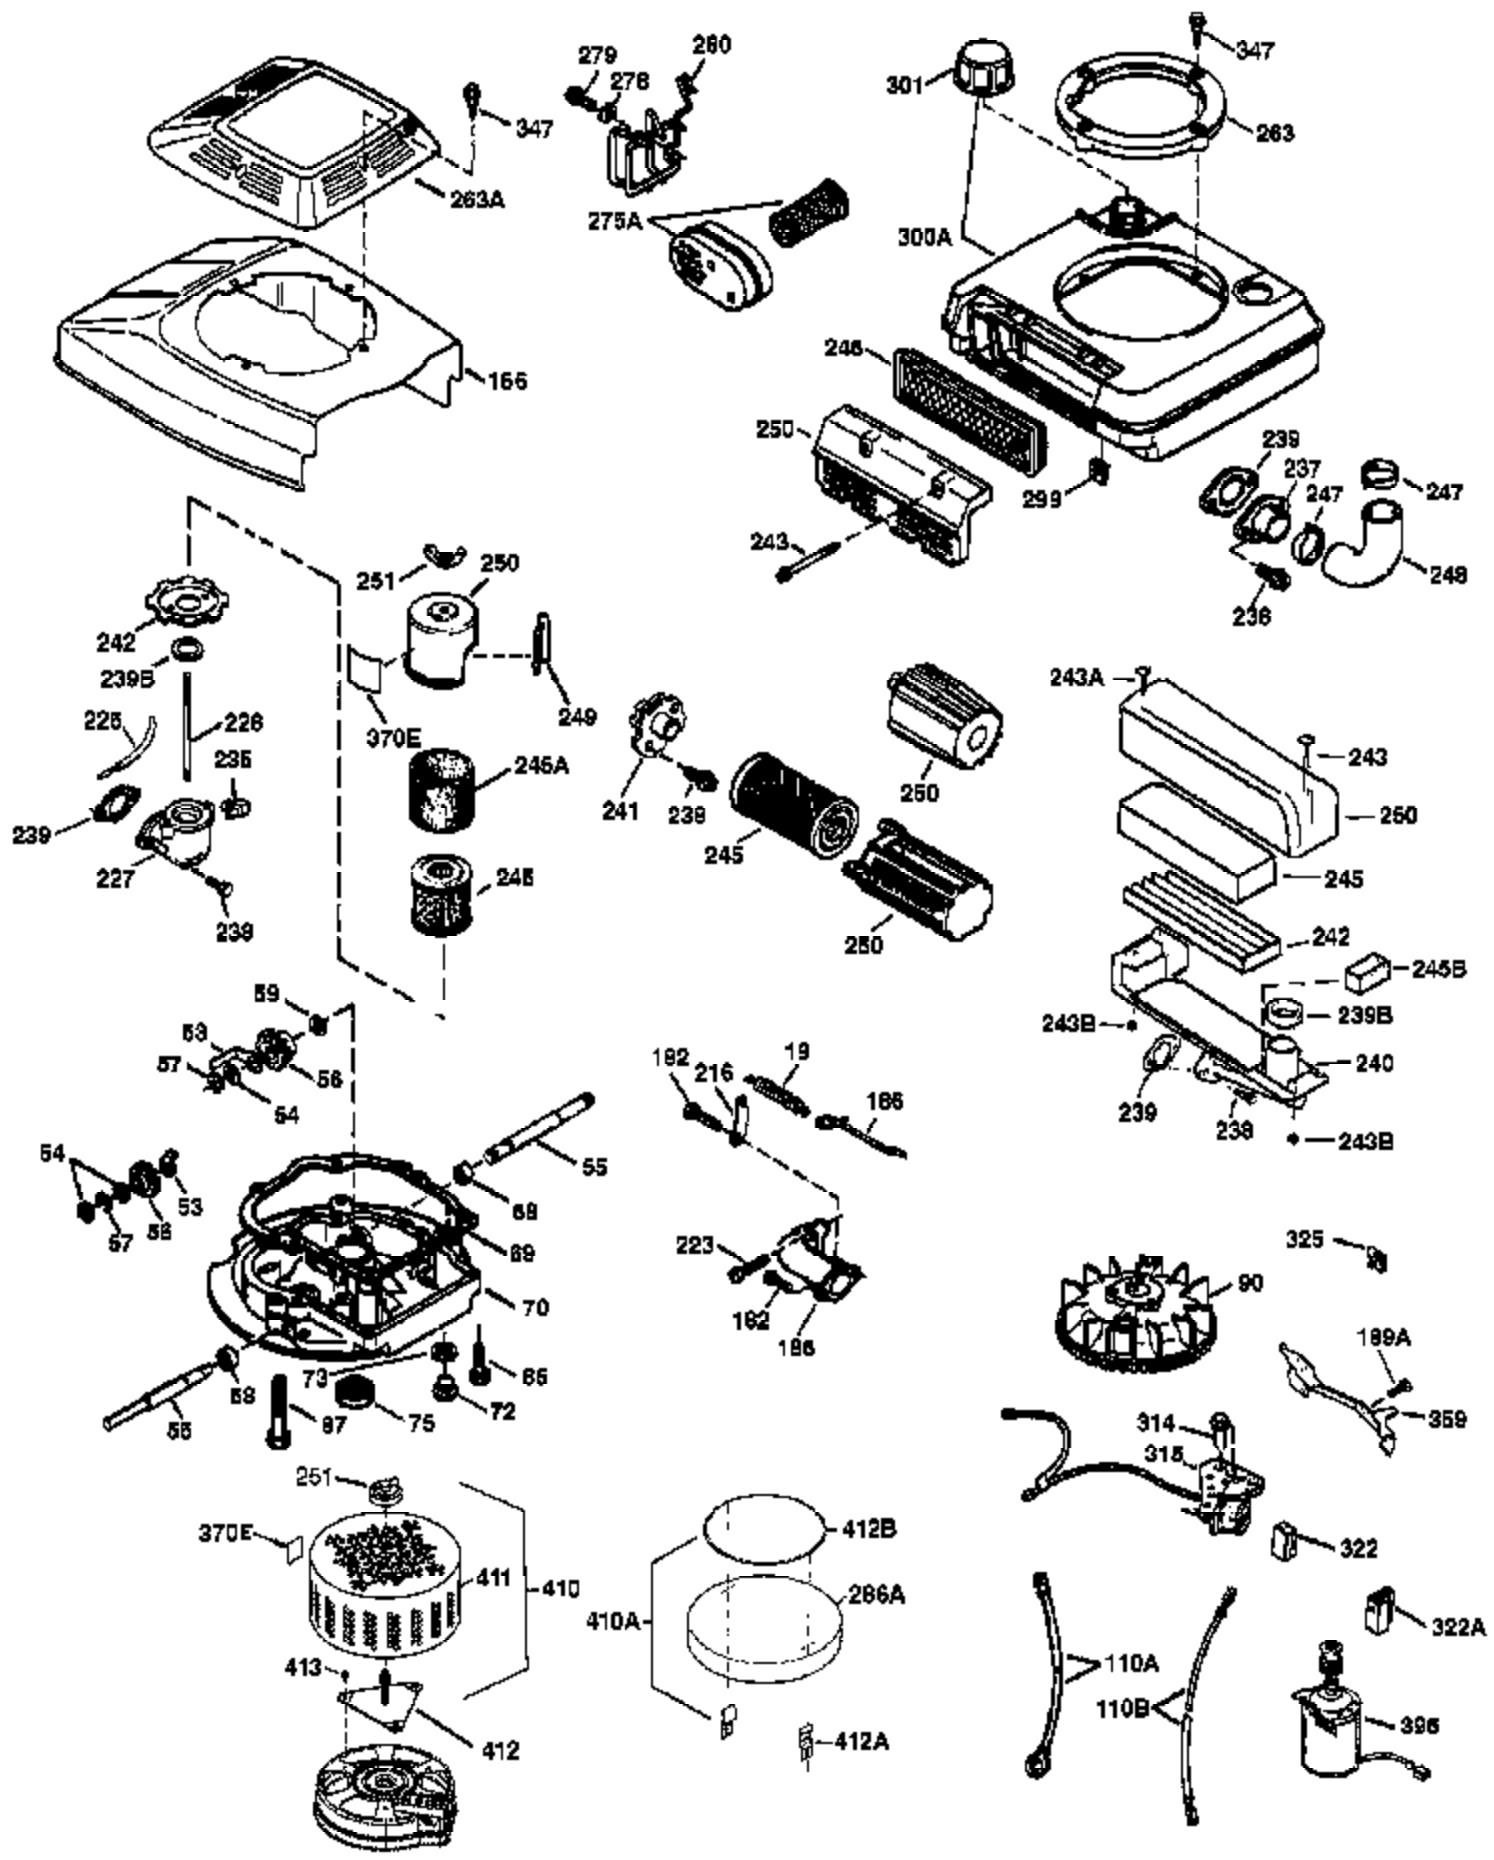

Ref #	Part Number	Qty	Description
172	32755	1	Valve Cover
174	30200	2	Screw, 10-24 x 9/16"
178	29752	2	Nut & Lock Washer, 1/4-28
179	30593	1	Retainer Clip
182	6201	2	Screw, 1/4-28 x 7/8"
184	26756	1	* Carburetor To Intake Pipe Gasket
185	36544	1	Intake Pipe
186	34337	1	Governor Link
200	33205A	1	Control Bracket (Incl. 202 thru 206)
202	36482	1	Compression Spring
203	31342	1	Compression Spring
204	650549	1	Screw, 5-40 x 7/16"
205	650777	1	Screw, 6-32 x 21/32"
206	610973	1	Terminal
207	34336	1	Throttle Link
209	30200	2	Screw, 10-24 x 9/16"
215	32410	1	Control Knob
223	650451	2	Screw, 1/4-20 x 1"
224	34690A	1	* Intake Pipe Gasket
238	650932	2	Screw, 10-32 x 49/64"
250	35986	1	Air Cleaner Cover
260	36749	1	Blower Housing
261	30200	2	Screw, 10-24 x 9/16"
262	650831	2	Screw, 1/4-20 x 1/2"
263	36214	1	Trim Ring
275	36473	1	Muffler (Incl. 277)
277	650988	2	Screw, 1/4-20 x 2-5/16"
285	35000A	1	Starter Cup
287	650926	2	Screw, 8-32 x 21/64"
290	34357	1	Fuel Line
292	26460	2	Fuel Line Clamp
300	35586	1	Fuel Tank (Incl. 292 & 301)
301	36246	1	Fuel Cap
305	35577	1	Oil Fill Tube
306	36832	1	* "O"-Ring
307	35499	1	"O"-Ring
309	650562	1	Screw, 10-32 x 1/2"
310	35578	1	Dipstick
313	34080	1	Spacer
370A	36261	1	Lubrication Decal
370K	36695	1	Starter Decal
370B	35169	1	Control Decal
380	632744	1	Carburetor (Incl. 184)
390	590732	1	Rewind Starter
400	36481	1	* Gasket Set (Incl. items marked PK i n notes) Incl. part #'s: 26756 (1), 27234A (1), 33735 (1), 36832 (1), 34338 (1), 34690A (1), 35261 (1), 36477 (1)
416	36085	1	Spark Arrestor Kit (Incl. 417)(Optional)
417	650760	1	Screw, 8-32 x 3/8" (Optional)
420	730225	1	SAE 30 4-Cycle Engine Oil (Quart)