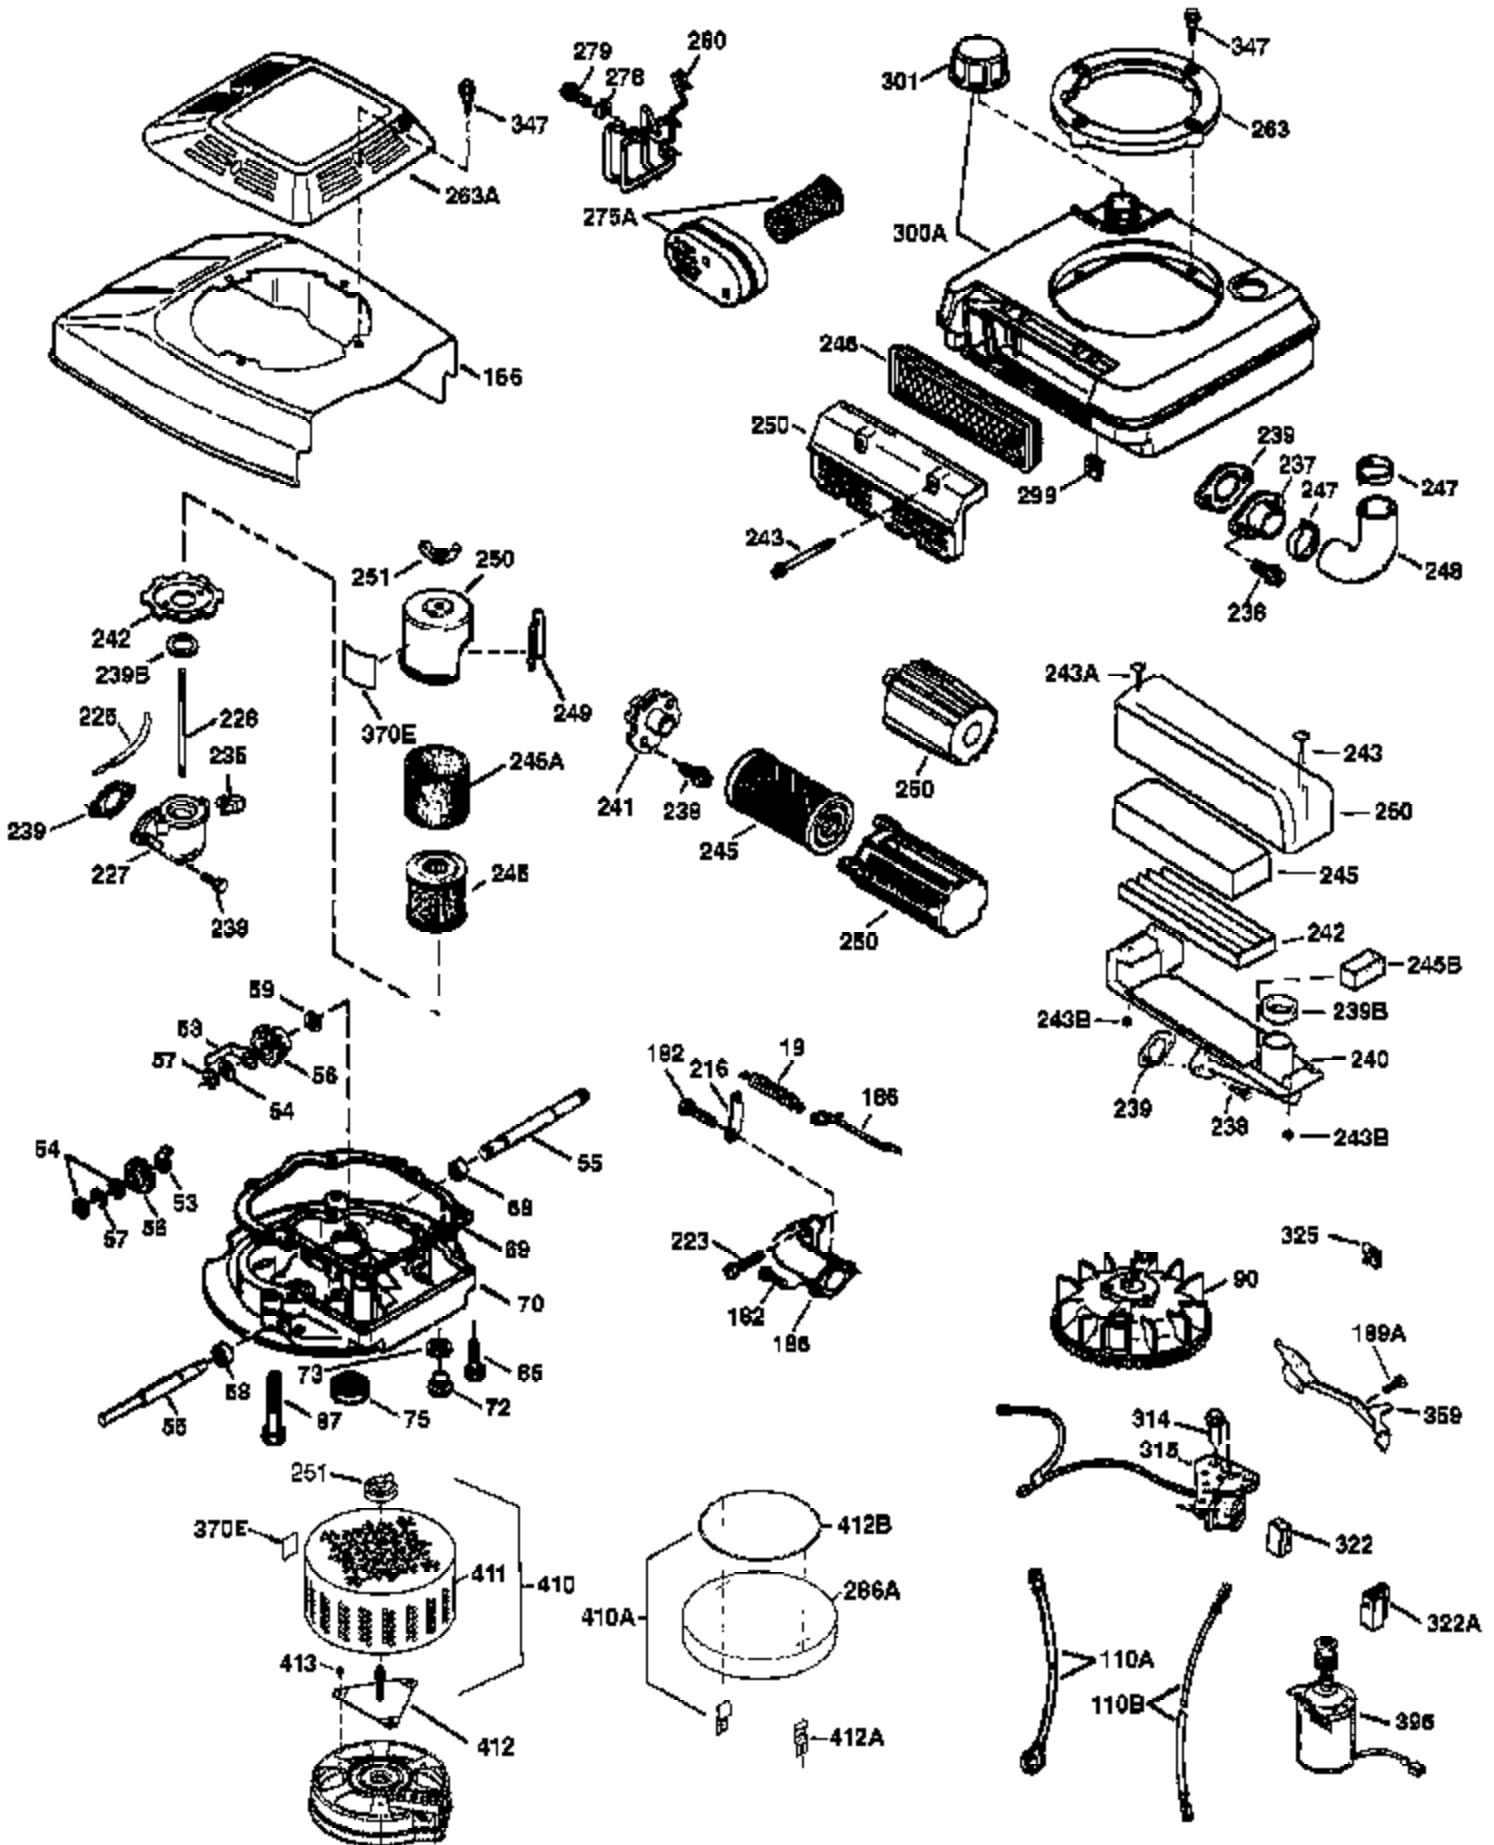

Ref #	Part Number	Qty	Description
172	32755	1	Valve Cover
174	30200	2	Screw, 10-24 x 9/16"
178	29752	2	Nut & Lock Washer, 1/4-28
179	30593	1	Retainer Clip
182	6201	2	Screw, 1/4-28 x 7/8"
184	26756	1	* Carburetor To Intake Pipe Gasket
185	36544	1	Intake Pipe
186	34337	1	Governor Link
200	33205A	1	Control Bracket (Incl. 202 thru 206)
202	36482	1	Compression Spring
203	31342	1	Compression Spring
204	650549	1	Screw, 5-40 x 7/16"
205	650777	1	Screw, 6-32 x 21/32"
206	610973	1	Terminal
207	34336	1	Throttle Link
209	30200	2	Screw, 10-24 x 9/16"
215	32410	1	Control Knob
223	650451	2	Screw, 1/4-20 x 1"
224	34690A	1	* Intake Pipe Gasket
238	650932	2	Screw, 10-32 x 49/64"
250	35986	1	Air Cleaner Cover
260	36749	1	Blower Housing
261	30200	2	Screw, 10-24 x 9/16"
262	650831	2	Screw, 1/4-20 x 1/2"
263	36214	1	Trim Ring
275	35993	1	Muffler
276	35994	1	Locking Plate
277	650957	2	Screw, 1/4-20 x 2-31/32"
285	35000A	1	Starter Cup
287	650926	2	Screw, 8-32 x 21/64"
290	34357	1	Fuel Line
292	26460	2	Fuel Line Clamp
300	35586	1	Fuel Tank (Incl. 292 & 301)
301	36246	1	Fuel Cap
305	35577	1	Oil Fill Tube
306	36832	1	* "O"-Ring
307	35499	1	"O"-Ring
309	650562	1	Screw, 10-32 x 1/2"
310	35578	1	Dipstick
313	34080	1	Spacer
370A	36261	1	Lubrication Decal
370K	36695	1	Starter Decal
370B	35169	1	Control Decal
380	632744	1	Carburetor (Incl. 184)
390	590732	1	Rewind Starter (NOTE: This engine could have been built with 590738 starter).
400	36481	1	* Gasket Set (Incl. items marked PK in notes) Incl. part #'s 26756 (1), 27234A (1), 33735 (1), 36832 (1), 34338 (1), 34690A (1), 35261 (1), 36477 (1)
416	36085	1	Spark Arrestor Kit (Incl. 417)(Optional)
417	650760	1	Screw, 8-32 x 3/8" (Optional)
420	730225	1	SAE 30 4-Cycle Engine Oil (1 Quart)