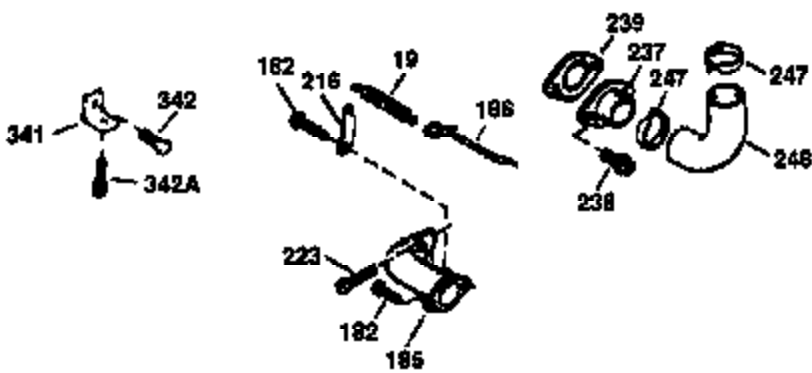

ILLUSTRATION SHOWS TYPICAL PARTS ONLY. ORDER BY PART NUMBER. PARTS NOT LISTED ARE SUPPLIED BY OEM.

VIEW 2 OF 3

Engine Parts List #2

Ref #	Part Number	Qty	Description
12A	36558	1	Breather Cover & Tube
19	36281	1	Extension Spring
69	35261	1	* Mounting Flange Gasket
70	34311D	1	Mounting Flange (Incl. 72 thru 83)
72	36083	1	Oil Drain Plug
75	27897	1	Oil Seal
86	650488	6	Screw, 1/4-20 x 1-1/4"
182	6201	2	Screw, 1/4-28 x 7/8"
185	36544	1	Intake Pipe
186	34337	1	Governor Link
223	650451	2	Screw, 1/4-20 x 1"
238	650932	2	Screw, 10-32 x 49/64"
239	34338	1	* Air Cleaner Gasket
245	35066	1	Air Cleaner Filter
250	35986	1	Air Cleaner Cover
263	36214	1	Trim Ring
287	650926	2	Screw, 8-32 x 21/64"
300	35586	1	Fuel Tank (Incl. 292 & 301)
301	36246	1	Fuel Cap
370K	36695	1	Starter Decal
390	590732	1	Rewind Starter (NOTE: This engine could have been built with 590738 starter).