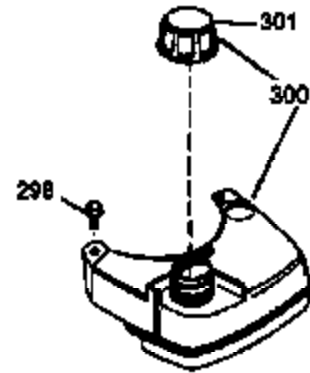

ILLUSTRATION SHOWS TYPICAL PARTS ONLY. ORDER BY PART NUMBER. PARTS NOT LISTED ARE SUPPLIED BY OEM.

VIEW 2 OF 3

Engine Parts List #2

Ref #	Part Number	Qty	Description
12A	36558	1	Breather Cover & Tube
19	36281	1	Extension Spring
69	35261	1	* Mounting Flange Gasket
70	34311D	1	Mounting Flange (Incl. 72 thru 83)
72	36083	1	Oil Drain Plug
75	27897	1	Oil Seal
86	650488	6	Screw, 1/4-20 x 1-1/4"
182	6201	2	Screw, 1/4-28 x 7/8"
185	36544	1	Intake Pipe
186	34337	1	Governor Link
223	650451	2	Screw, 1/4-20 x 1"
238	650932	2	Screw, 10-32 x 49/64"
239	34338	1	* Air Cleaner Gasket
245	35066	1	Air Cleaner Filter
250	35986	1	Air Cleaner Cover
263	36214	1	Trim Ring
287	650926	2	Screw, 8-32 x 21/64"
300	35586	1	Fuel Tank (Incl. 292 & 301)
301	36246	1	Fuel Cap
370K	36695	1	Starter Decal
390	590732	1	Rewind Starter (NOTE: This engine could have been built with 590738 starter).