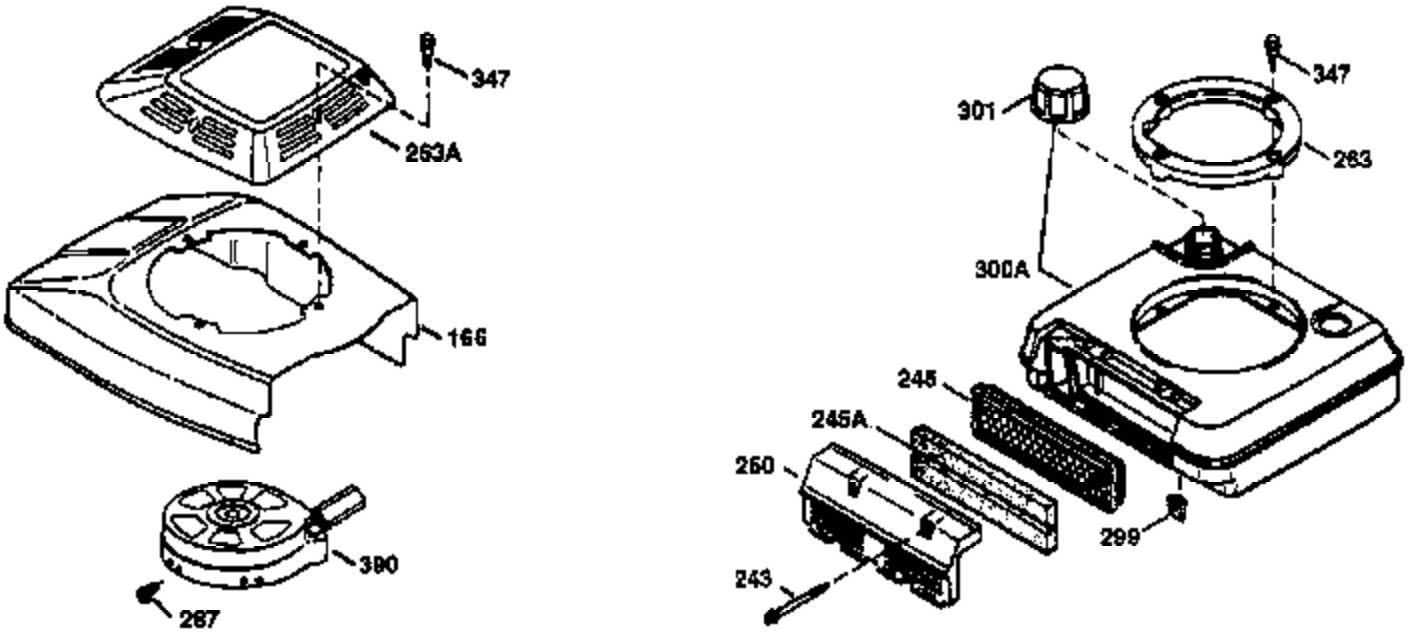

ILLUSTRATION SHOWS TYPICAL PARTS ONLY. ORDER BY PART NUMBER. PARTS NOT LISTED ARE SUPPLIED BY OEM.

VIEW 2 OF 3

Engine Parts List #2

Ref #	Part Number	Qty	Description
12A	36558	1	Breather Cover & Tube
19	36281	1	Extension Spring
69	35261	1	* Mounting Flange Gasket
70	34311D	1	Mounting Flange (Incl. 72 thru 83)
72	36083	1	Oil Drain Plug
75	27897	1	Oil Seal
86	650488	6	Screw, 1/4-20 x 1-1/4"
182	6201	2	Screw, 1/4-28 x 7/8"
185	36544	1	Intake Pipe
186	34337	1	Governor Link
223	650451	2	Screw, 1/4-20 x 1"
238	650932	2	Screw, 10-32 x 49/64"
239	34338	1	* Air Cleaner Gasket
245	35066	1	Air Cleaner Filter
250	35986	1	Air Cleaner Cover
263	36214	1	Trim Ring
287	650926	2	Screw, 8-32 x 21/64"
300	35586	1	Fuel Tank (Incl. 292 & 301)
301	36246	1	Fuel Cap
370K	36695	1	Starter Decal
390	590732	1	Rewind Starter (NOTE: This engine could have been built with 590738 starter).